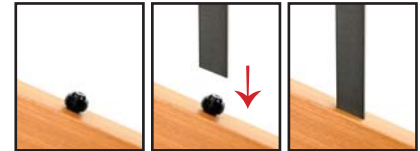

Available in:
Black

5° Round Baluster Connector for Ramps

Sold in poly bag of 20. 40/case

Five degree connector for 3/4" round balusters in a ramp application. Features a tall connector that assures positive engagement for a secure connection. Includes 1-1/2" stainless steel screws.
Enough for 10 Balusters.

Item # DP770 - Black

Universal Baluster Connector Pro Pack - 500 ct.

Sold in Pails.

Fits most 3/4" diameter balusters in the market today. Contractor pail contains 500 connectors and 1-1/2" #2 square drive stainless steel screws. Eliminates packaging hassles for the professional deck builder and enables them to do two - three average decks per pail. Screws bagged separately for convenience.
Enough for 250 Balusters.

Item # ADIPROPACK500BP

Item # ADIPROPACK500 - Same as round baluster connector above, but with attached washer. For use with balusters when ends are not powder coated.

Available in:
Black

U-Ball Connector

Sold in packs of 50.

Universal connector for 3/4" square or round balusters. Features a round hidden connector that allows for a secure connection at varying angles. Excellent for odd angle applications. Requires baluster to be cut if at an angle on both ends. Includes 1-1/2" stainless steel screws.

Item #: UBALL

Universal Baluster Spacing Template - 48"

Sold in any quantity.

Spaces balusters at 4-1/2" **on center** to meet railing code. Allows for even spacing of DekPro™ round, square and architectural baluster connectors. Round and square connectors fit into template, for architectural connectors use small hole to locate. Shift template progressively down the lineal for longer length railings.

Item # DPBALUSTERTEMP - 48" Length PVC Template