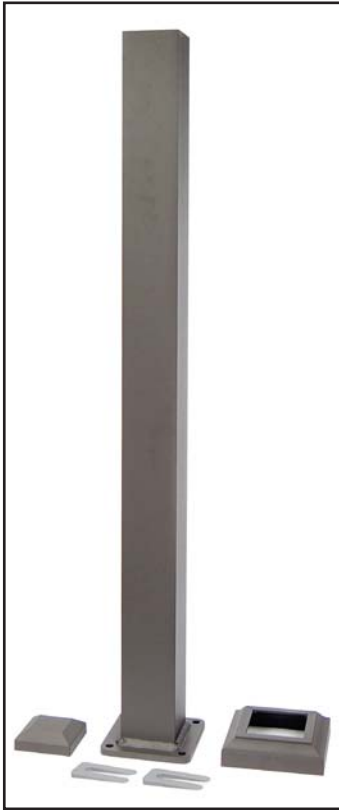

- Available in:
- Absolute Black
 - Cocoa Bronze
 - Dream White
 - Maple Cream

3" Aluminum Post w/ Post Cap and Skirt

Sold in any quantity.

3" Aluminum post with 5" welded flange. Base plate is 3/8" thick with 3/8" holes spaced 4" on center for fasteners. Post skirt measure 5-3/8".
Post cap and 2 piece skirt & tapered shims included.