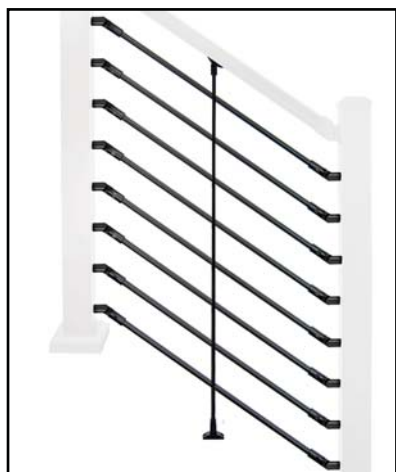

Item # PRJIG3RR - 3" post jig for rod rail

ACTUAL FREIGHT CHARGES APPLY TO DEKPROTM PRESTIGE RAIL ORDERS

DekproTM Prestige with Horizontal Balusters - Absolute Black

Horizontal Baluster Kits for DekProTM Prestige