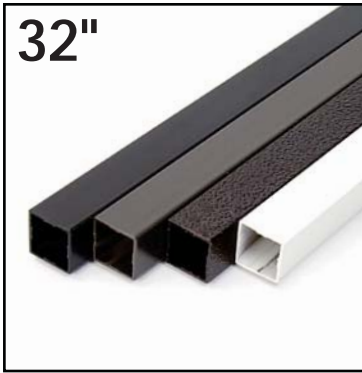

1. Available in:
2. ☐ Black
   - ☐ Bronze
   - ☐ Ham. Bronze
   - ☐ White

32" Square 10 Pk Aluminum Balusters

Sold in packs of 10. 10/case

32" x 3/4" Smooth satin square baluster designed for 42" rail height. Each baluster is individually poly bagged for added protection.

- Item # DP260 - Black
- Item # DP262 - Bronze
- Item # DP267 - Hammered Bronze
- Item # DP261 - White

Use 2.67 balusters per lineal foot for estimating. (2.67 X Lineal Feet = Quantity)