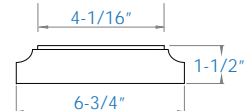

4" Post Skirt (2 piece)

- Item # PR4SKIRTABT2PC - Absolute Black
- Item # PR4SKIRTCBT2PC - Cocoa Bronze
- Item # PR4SKIRTDWT2PC - Dream White
- Item # PR4SKIRTMCT2PC - Maple Cream

Aluminum Textured Rail Systems ■ DekPro™ Prestige