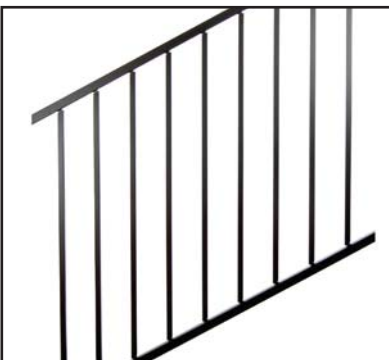

Fortress® Fe²⁶ Adjustable Iron Stair Panels

Available in:

- Black Sand
- Ant. Bronze
- Gloss Black

Fe²⁶ Iron Adjustable Stair Panel

Sold in any quantity.

Fortress Fe²⁶ welded adjustable iron panel for stairs and ramps, achieves a total railing height of either 36" or 40". Panel adjustable from 5° - 45°. Brackets sold separately, see page 75.

8' - Fe²⁶ Adjustable Stair Panel

36" Rail Height (34" x 93.5" Panel)

42" Rail Height (40" x 93.5" Panel)

- Item # 53234948 - Black Sand (Txt)
- Item # 53234946 - Antique Bronze
- Item # 650403 - Gloss Black

- Item # 53240948 - Black Sand (Txt)
- Item # 53240086 - Antique Bronze
- Item # 650408 - Gloss Black