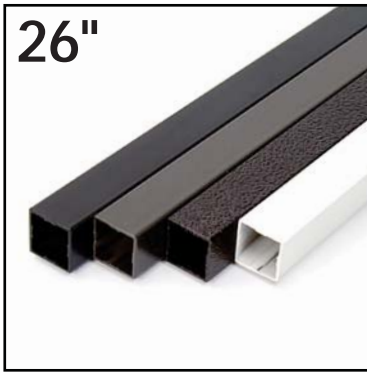

1. Available in:
2. ☐ Black
   - ☐ Bronze
   - ☐ Ham. Bronze
   - ☐ White

26" Square 10 Pk Aluminum Balusters

Sold in packs of 10. 10/case

26" x 3/4" Smooth satin square baluster designed for 36" rail height. Each baluster is individually poly bagged for added protection.

- Item # DP212 - Black
- Item # DP214 - Bronze
- Item # DP219 - Hammered Bronze
- Item # DP222 - White

Use 2.67 balusters per lineal foot for estimating. (2.67 X Lineal Feet = Quantity)