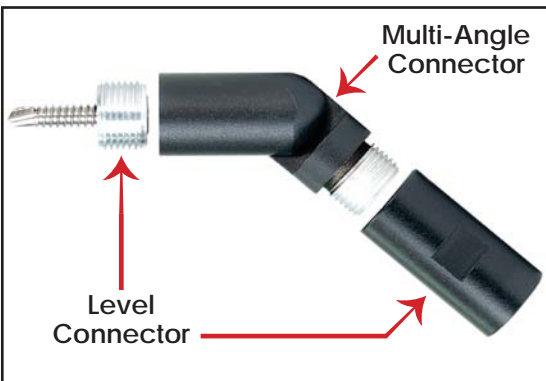

Angle:

Item # 203006 - Black Textured
Item # 203007 - Anodized