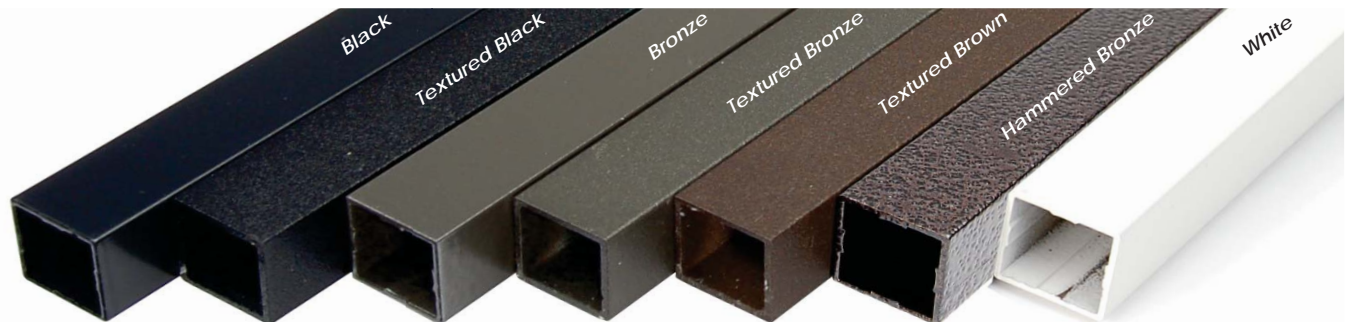

AAMA 2604 Powder coated balusters. Painted ends eliminate the need for a washered connector. Colors shown are an approximate representation only, please see actual product sample when selecting color