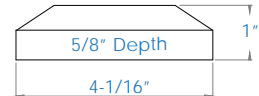

4" Post Cap

- Item # PR4PCAPABT - Absolute Black
- Item # PR4PCAPCBT - Cocoa Bronze
- Item # PR4PCAPDWT - Dream White
- Item # PR4PCAMCT - Maple Cream

1. Available in:
2. Absolute Black
   - Cocoa Bronze
   - Dream White
   - Maple Cream

Post Skirt - Replacement

Sold in any quantity.

2 piece skirts for both 3" and 4" posts.

3" Post Skirt (2 piece)

- Item # PR3SKIRTABT - Absolute Black
- Item # PR3SKIRTCBT - Cocoa Bronze
- Item # PR3SKIRTDWT - Dream White
- Item # PR3SKIRTMCT - Maple Cream