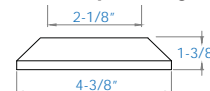

2" Post Skirt 2 pc. - Replacement

Sold in any quantity.

Fe²⁶ - 4-3/8" Post skirt included w/ post. **Also Sold separately.**

- Item # 53504108 - Black Sand (Textured)
- Item # 53504106 - Antique Bronze
- Item # 650027 - Gloss Black