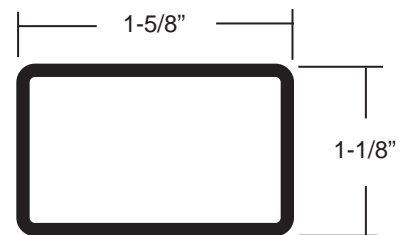

Top Rail Profile