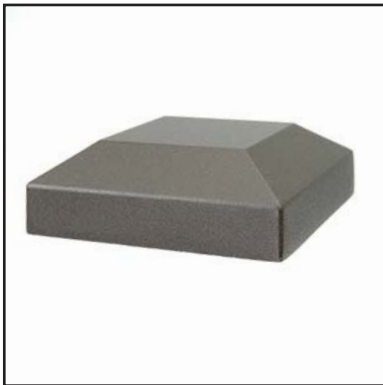

- Item # PRSPSTRIP6 - 6' Strip
- Item # PRSPSTRIP8 - 8' Strip

ACTUAL FREIGHT CHARGES APPLY TO DEKPRO™ PRESTIGE RAIL ORDERS

- Available in:
- Absolute Black
 - Cocoa Bronze
 - Dream White
 - Maple Cream

Post Cap - Replacement