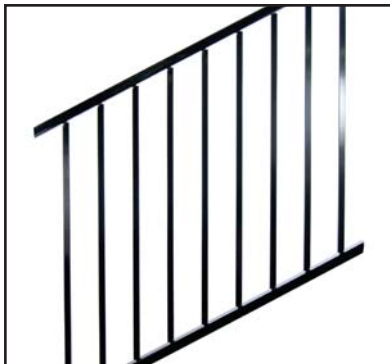

Fortress® Al¹³⁺ Adjustable Aluminum Stair Panels

Available in:

- ☐ White
- ☒ Black Sand

8' - Al¹³⁺ Adjustable Stair Aluminum Panel

Sold in any quantity

Fortress Al¹³ aluminum panel for stairs and ramps, achieves a total railing height of either 36" or 42". Panel adjustable from 5° - 45°. Brackets sold separately, see next page.

36" Rail Height (34" x 93" Panel)

Item # 51234721 - White
Item # 51234728 - Black Sand (Txt)

42" Rail Height (40" x 93" Panel)

Item # 51240931 - White
Item # 51240938 - Black Sand (Txt)