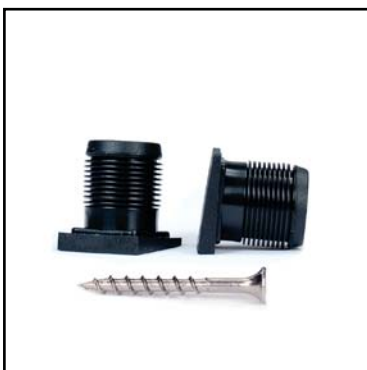

Item # DP376 - Black

See next page for baluster connector layout template

Available in:
 Black
 Bronze
 Ham. Bronze
 White

Square Baluster Stair Connector

Sold in poly bag of 20. 35/case

For 3/4" square balusters being used on stairs with 33-37 degree angle. Features a tall connector that assures positive engagement for a secure connection. Includes 1-1/2" stainless steel screws. **Enough for 10 Balusters.**

Item # DP377 - Black
 Item # DP377BZ - Bronze
 Item # DP377HB - Hammered Bronze
 Item # DP377WH - White

Available in:
 Black

5° Square Baluster Connector for Ramps

Sold in poly bag of 20. 40/case

Five degree connector for 3/4" square balusters in a ramp application. Features a tall connector that assures positive engagement for a secure connection. Includes 1-1/2" stainless steel screws. **Enough for 10 Balusters.**