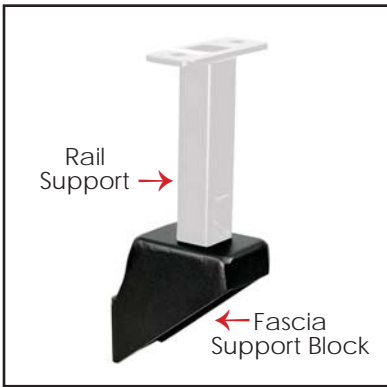

Available in:

☐ White

☒ Black Sand

AI¹³⁺ Fascia Mount Rail Support Block

Sold in any quantity.

3-3/4" Support block provides support at mid-span of railing for fascia mount applications. Includes screws.

Fascia Support Block:

Item # 53503031 - White
Item # 53503038 - Black Sand (Textured)

3-3/4" Rail Support

Item # 55535001 - White
Item # 55535008 - Black Sand (Textured)