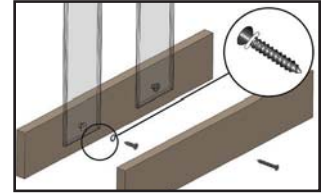

Fortress® Glass Balusters