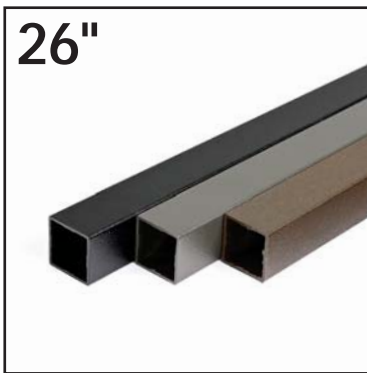

1. Available in:
2. ☐ Text. Black
   - ☐ Text. Bronze
   - ☐ Text. Brown

26" Textured Square 10 Pk Aluminum Balusters

Sold in packs of 10. 10/case

26" x 3/4" Textured square baluster designed for a 36" rail height. Each baluster is individually poly bagged for added protection.

- Item # DP212T - Textured Black
- Item # DP214T - Textured Bronze
- Item # DP213T - Textured Brown

Use 2.67 balusters per lineal foot for estimating. (2.67 X Lineal Feet = Quantity)