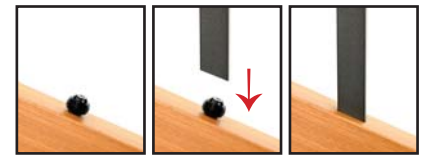

Available in:
☒ Black
☐ Bronze
☐ White

Architectural Square Baluster Connector

Sold in poly bag of 20. 20/case

Level connector for 3/4" square balusters. Features a decorative architectural design. Also has anti-rotation spike on bottom of connector. Measures 1-3/8" square, 1/2" height. Includes 1-1/2" stainless steel screws.

Enough for 10 Balusters.

Item # DP152 - Black
Item # DP156 - Bronze
Item # DP154 - White

See below for baluster connector layout template

Available in:
☒ Black
☐ Bronze
☐ White

Architectural Stair Square Baluster Connector

Sold in poly bag of 20. 10/case

One piece stair connector for 3/4" square balusters being used on stairs with 33-37 degree angle. Features a decorative architectural design. Measures 1-5/8" L x 1-3/8" W. Includes 1-1/2" stainless steel screws.

Enough for 10 Balusters.

Item # DP158 - Black
Item # DP162 - Bronze
Item # DP160 - White

Available in:
☒ Black

U-Ball Connector

Sold in packs of 50.

Universal connector for 3/4" square or round balusters. Features a round hidden connector that allows for a secure connection at varying angles. Excellent for odd angle applications. Requires baluster to be cut if at an angle on both ends. Includes 1-1/2" stainless steel screws.

Enough for 25 Balusters.

Item #: UBALL

Universal Baluster Spacing Template - 48"

Sold in any quantity.

Spaces balusters at 4-1/2" **on center** to meet railing code. Allows for even spacing of DekPro™ round, square and architectural baluster connectors. Round and square connectors fit into template, for architectural connectors use small hole to locate. Shift template progressively down the lineal for longer length railings.

Item # DPBALUSTERTEMP - 48" Length PVC Template