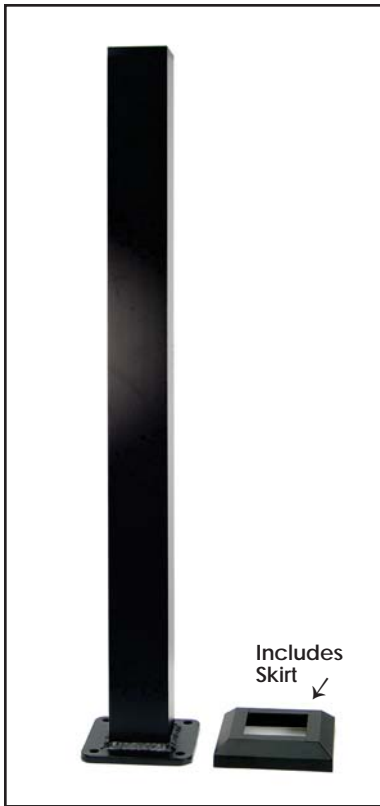

ACTUAL FREIGHT CHARGES APPLY TO FORTRESS® RAIL ORDERS

Fortress® AI¹³⁺ Posts, Caps & Skirts

Available in:

☐ White

☒ Black Sand

AI¹³⁺ - 3" Aluminum Post with 2 pc. Skirt

Sold in any quantity.

3" x 39-1/2" Aluminum post with 5-1/2" welded flange used to install panels at a 36" railing height. Flange holes are 1/2" for fasteners. **Includes skirt for base.**

Item # 51339011 - White

Item # 59339038 - Black Sand (Textured)

3" x 45-1/2" Aluminum post with 5-1/2" welded flange used to install panels at a 42" railing height. Flange holes are 1/2" for fasteners. **Includes skirt for base.**

Item # 51345011 - White

Item # 59345038 - Black Sand (Textured)

FortressAccents 3" Post Cap

Sold in any quantity.

Accents flat die cast aluminum post cap for 3" post.

Item # 52500031 - White

Item # 52500038 - Black Sand (Textured)

3" Post Skirt 2 pc. - Replacement

Sold in any quantity.

AI¹³ - 5-3/4" Post base cover included. Also sold separately. Measures 5-3/4" x 1-1/2" with 3-1/8" opening.

Item # 51500031 - White

Item # 51500038 - Black Sand (Textured)