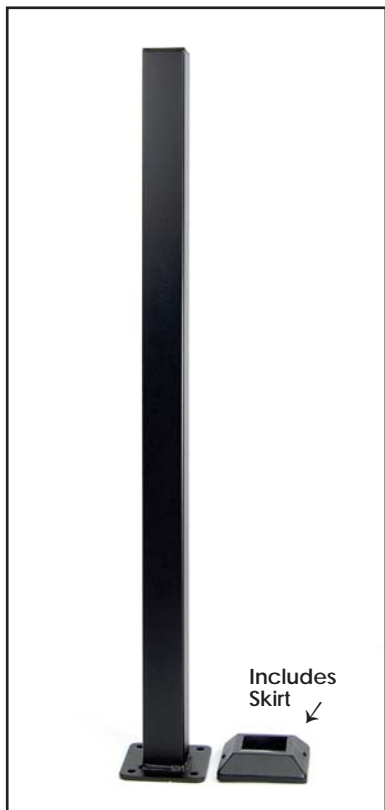

ACTUAL FREIGHT CHARGES APPLY TO FORTRESS® RAIL ORDERS

Fortress® Fe²⁶ Surface Mount Posts

Available in:

Black Sand

Ant. Bronze

Gloss Black

Fe²⁶ - 2" Iron Post with 2 pc. Skirt

Sold in any quantity.

2" x 39-1/2" Iron post with 4" welded flange used to install panels at a 36" rail height. Flange holes are 1/2" for fasteners. **Includes skirt for base.**

- Item # 53302418 - Black Sand (Textured)
- Item # 53302416 - Antique Bronze
- Item # 53302410 - Gloss Black

2" x 45-1/2" Iron post with 4" welded flange used to install panels at a 42" rail height. Flange holes are 1/2" for fasteners. **Includes skirt for base.**

- Item # 53302478 - Black Sand (Textured)
- Item # 53302476 - Antique Bronze
- Item # 53302470 - Gloss Black

FortressAccents 2" Post Cap

Sold in any quantity.

Accents flat die cast aluminum post cap for 2" post.

- Item # 52500028 - Black Sand (Textured)
- Item # 52500026 - Antique Bronze
- Item # 52500020 - Gloss Black

2" Post Skirt 2 pc. - Replacement

Sold in any quantity.

Fe²⁶ - 4-3/8" Post skirt included w/ post. **Also Sold separately.**

- Item # 53504108 - Black Sand (Textured)
- Item # 53504106 - Antique Bronze
- Item # 650027 - Gloss Black