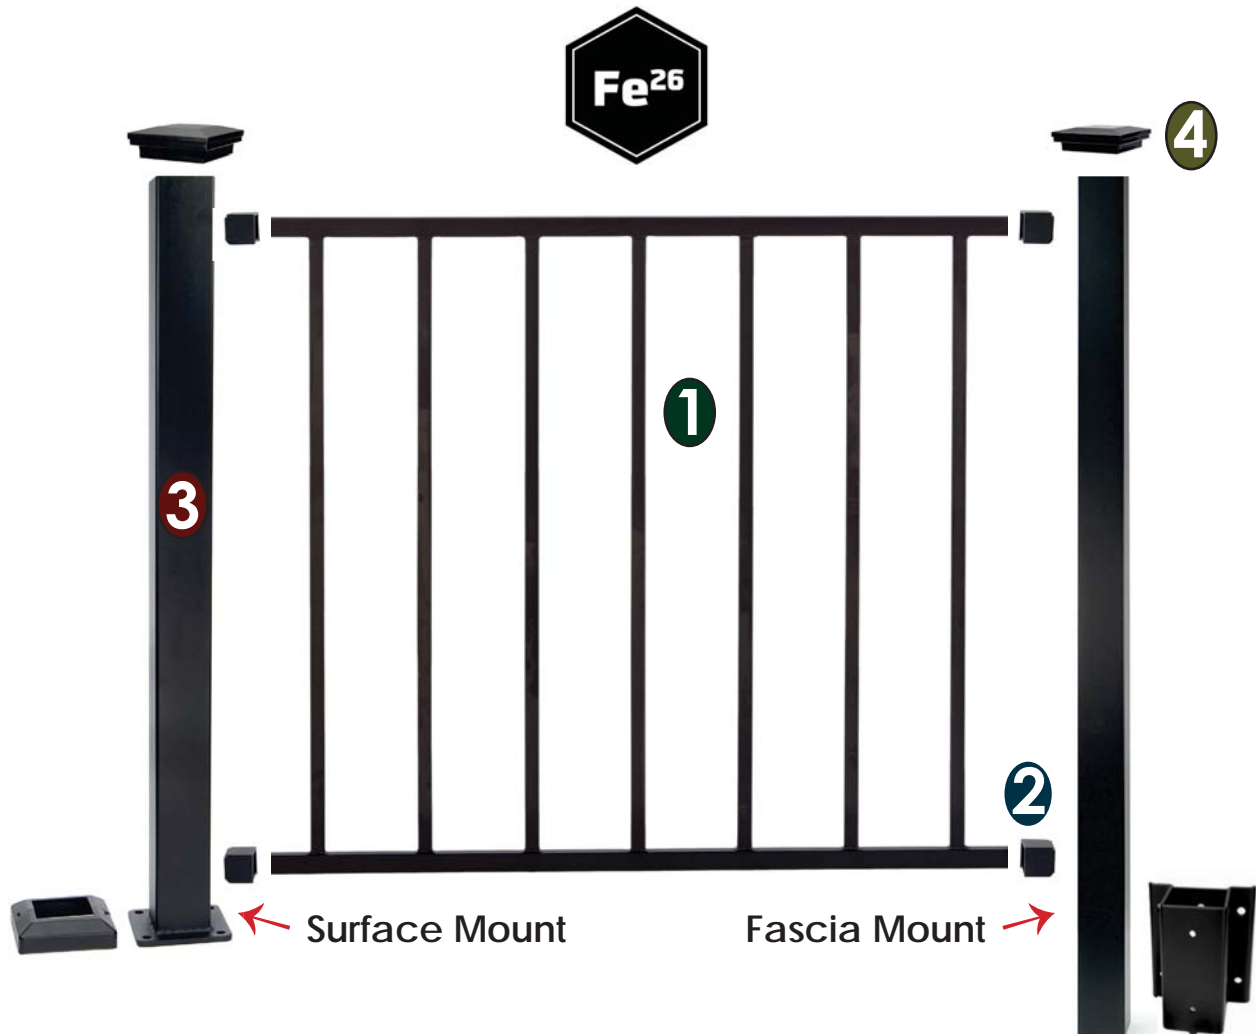

Fortress® Fe²⁶ Iron Railing Overview

Use the steps below for the following pages to complete your rail

STEP 1 Choose Panel
Vertical or Horizontal Infill

STEP 3 Choose post
Surface or Fascia Mount

STEP 2 Choose Brackets (4 Pack)

STEP 4 Select a Post Cap

Fortress® Iron Railing System

Fortress FE26 railing system features fully pre-welded iron rails that provide a clean, classic appearance. Panels install easily with a simple bracket system. Pre-galvanized steel, zinc phosphate, e-coat and premium powder coating make it the most economical and durable iron railing system on the market. Rail panels can be used as a complete system or they can be installed between existing posts.