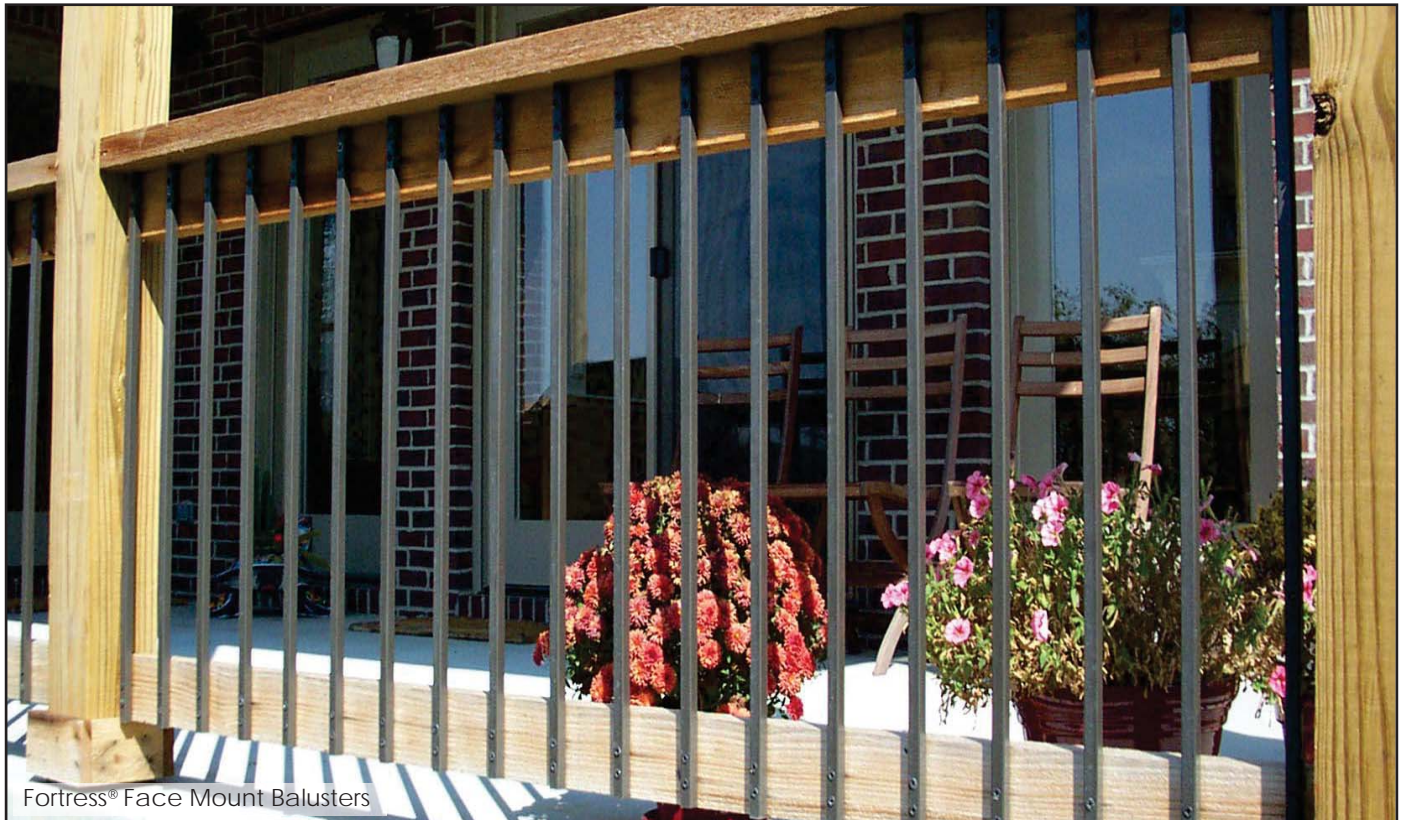

Fortress® Face Mount Balusters