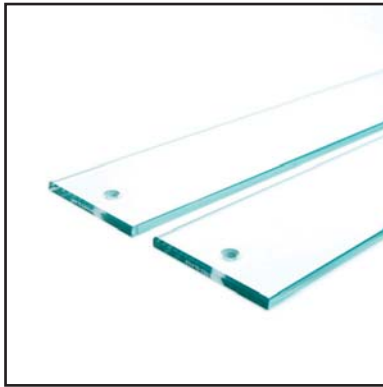

Available in:
Clear

26" & 34" Pure View® Glass - Standard

Sold in packs of 5. 3/case

26" & 34" Pure View 5/16" tempered glass balusters that are 3-3/4" wide for straight installations. Fasteners not included.