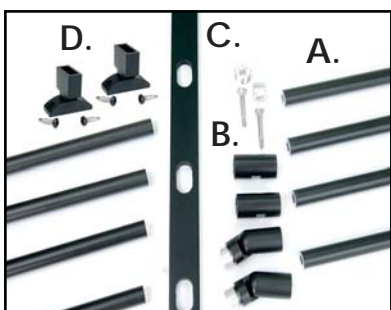

6' Rail Kit (5/8" x 72")

Item # 203063 - Black Textured
Item # 203062 - Anodized

8' Rail Kit (5/8" x 96")

Item # 203067 - Black Textured
Item # 203066 - Anodized

Stair Kit Includes:

- A. 8 - 5/8" Diameter Horizontal Balusters
- B. 16 - Stair Horizontal Baluster Connectors w/ Fasteners
- C. 1 - Mid-Rail Support
- D. 2 - Mid-Rail Support Connector Shoes w/ Fasteners