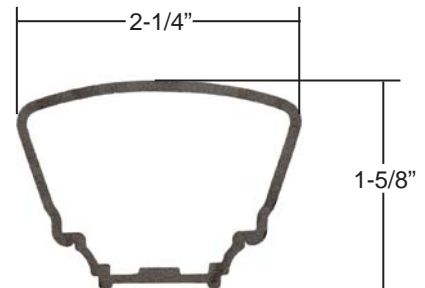

Top Rail Profile