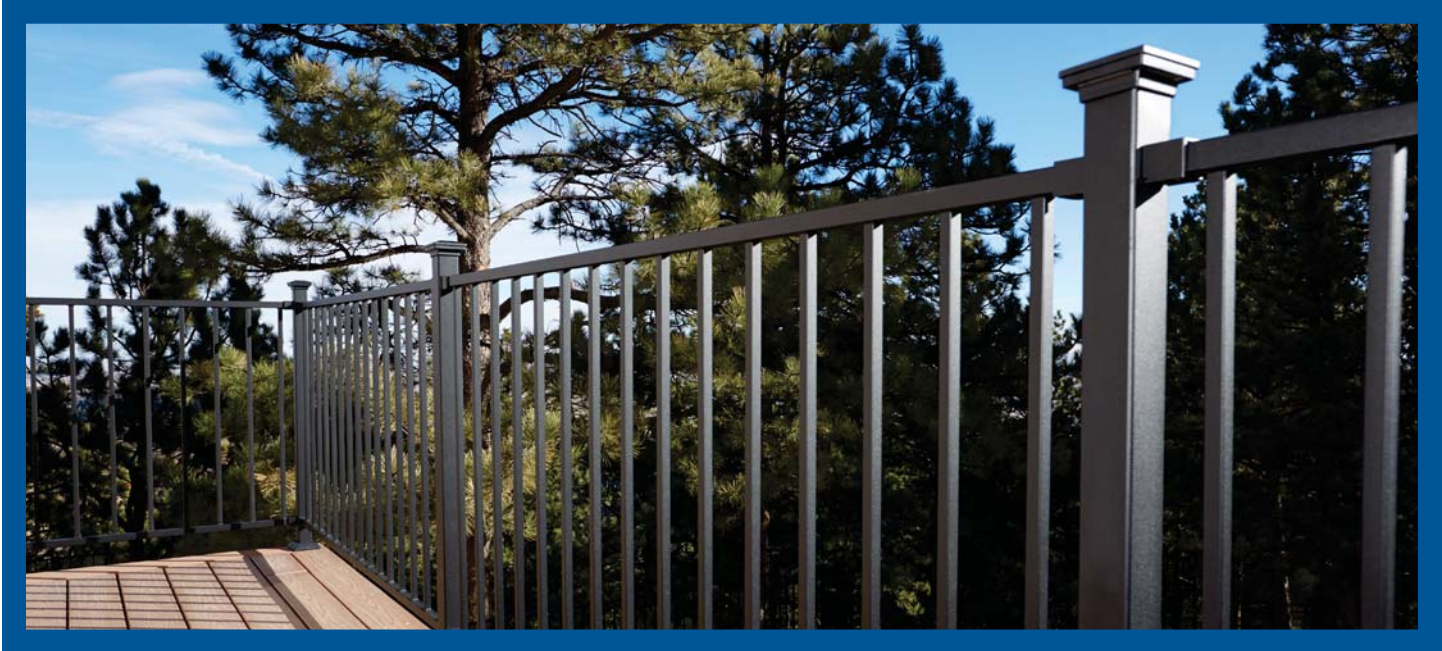

IRON RAILING SYSTEM

Fortress® Fe26
Iron Panel Railing System

pg 72 - 82