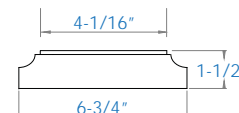

ACTUAL FREIGHT CHARGES APPLY TO DEKPRO™ PRESTIGE RAIL ORDERS

Available in:

- Absolute Black
- Cocoa Bronze
- Dream White
- Maple Cream

4" Aluminum Post Sleeve

Sold in any quantity.

4" aluminum sleeve designed to slide over a 3-5/8" wood post.
Does **not** include post cap or skirt.

4" x 40"

- Item # PR4040PSLEEVEABT - Absolute Black
- Item # PR4040PSLEEVECBT - Cocoa Bronze
- Item # PR4040PSLEEVEDWT - Dream White
- Item # PR4040PSLEEVEEMCT - Maple Cream

4" x 44"

- Item # PR4044PSLEEVEABT - Absolute Black
- Item # PR4044PSLEEVECBT - Cocoa Bronze
- Item # PR4044PSLEEVEDWT - Dream White
- Item # PR4044PSLEEVEEMCT - Maple Cream

4" x 54"

- Item # PR4054PSLEEVEABT - Absolute Black
- Item # PR4054PSLEEVECBT - Cocoa Bronze
- Item # PR4054PSLEEVEDWT - Dream White
- Item # PR4054PSLEEVEEMCT - Maple Cream

Available in:

- Absolute Black
- Cocoa Bronze
- Dream White
- Maple Cream

4" Summit Pyramid Post Cap

Sold in any quantity.

4" Aluminum pyramid post cap with fine textured powder coat finish.

- Item # DPPC4PABT - Absolute Black
- Item # DPPC4PCBT - Cocoa Bronze
- Item # DPPC4PDWT - Dream White
- Item # DPPC4PMCT - Maple Cream

Available in:

- Absolute Black
- Cocoa Bronze
- Dream White
- Maple Cream

4" Plateau Flat Top Post Cap

Sold in any quantity.

4" Aluminum flat top post cap with fine textured powder coat finish.

- Item # DPPC4FABT - Absolute Black
- Item # DPPC4FCBT - Cocoa Bronze
- Item # DPPC4FDWT - Dream White
- Item # DPPC4FMCT - Maple Cream

Available in:

- Absolute Black
- Cocoa Bronze
- Dream White
- Maple Cream

4" Post Skirt - 2 Piece

Sold in any quantity.

4" Aluminum 2 piece post skirt with fine textured powder coat finish.
Measures 6-3/4" x 1-1/2" with 4-1/16" opening.

- Item # PR4SKIRTABT2PC - Absolute Black
- Item # PR4SKIRTCBT2PC - Cocoa Bronze
- Item # PR4SKIRTDWT2PC - Dream White
- Item # PR4SKIRTMCT2PC - Maple Cream