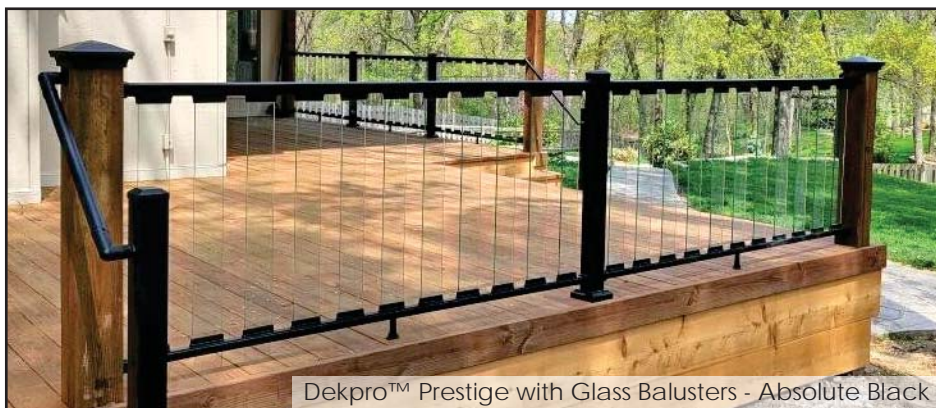

ACTUAL FREIGHT CHARGES APPLY TO DEKPRO^{TM} PRESTIGE RAIL ORDERS

Dekpro™ Prestige with Glass Balusters - Absolute Black

DekPro^{TM} Prestige Glass Level Railing (Textured)