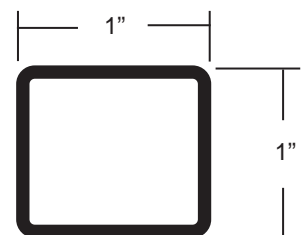

Top Rail Profile