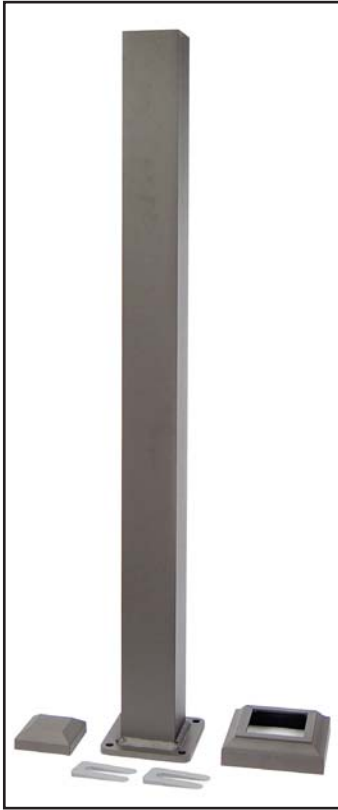

ACTUAL FREIGHT CHARGES APPLY TO DEKPRO^{TM} PRESTIGE RAIL ORDERS

3" and 4" Posts (Textured)

Available in:

- Absolute Black
- Cocoa Bronze
- Dream White

3" Aluminum Post w/ Post Cap and Skirt

Sold in any quantity.

3" Aluminum post with 5" welded flange. Base plate is 3/8" thick with 3/8" holes spaced 4" on center for fasteners. Post skirt measure 5-3/8".
Post cap and 2 piece skirt & tapered shims included.

3" x 40"

- Item # PR3040POSTABT - Black
- Item # PR3040POSTCBT - Bronze
- Item # PR3040POSTDWT - White

3" x 54"

- Item # PR3054POSTABT - Black
- Item # PR3054POSTCBT - Bronze
- Item # PR3054POSTDWT - White

3" x 44"

- Item # PR3044POSTABT - Black
- Item # PR3044POSTCBT - Bronze
- Item # PR3044POSTDWT - White

3" Pyramid Post Cap - Upgrade

- Item # DPPC3PABT - Absolute Black
- Item # DPPC3PCBT - Cocoa Bronze
- Item # DPPC3PDWT - Dream White

3" Flat Top Post Cap - Upgrade

- Item # DPPC3FABT - Absolute Black
- Item # DPPC3FCBT - Cocoa Bronze
- Item # DPPC3FDWT - Dream White