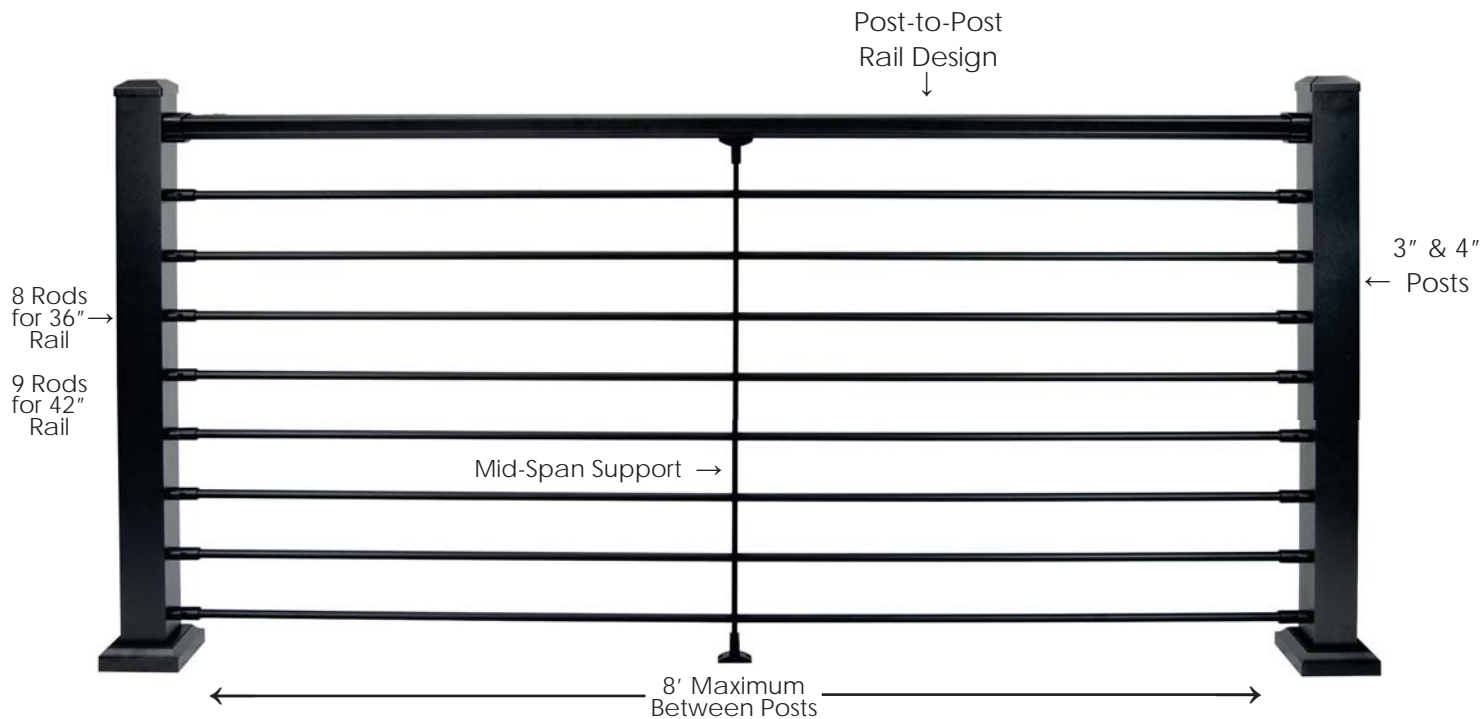

ACTUAL FREIGHT CHARGES APPLY TO DEKPRO^{TM} PRESTIGE RAIL ORDERS

Horizontal Baluster Railing System