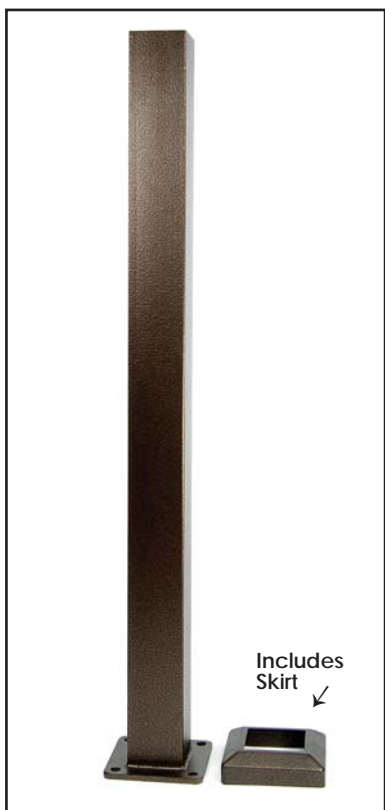

Available in:

Black Sand

Ant. Bronze

Gloss Black

Fe²⁶ - 3" Iron Post with 2 pc. Skirt

Sold in any quantity.

3" x 39-1/2" Iron post with 5-1/4" welded flange used to install panels at a 36" rail height. Flange holes are 1/2" for fasteners. **Includes skirt for base.**

- Item # 53303418 - Black Sand (Textured)
- Item # 53303416 - Antique Bronze
- Item # 53303410 - Gloss Black

3" x 45-1/2" Iron post with 5-1/4" welded flange used to install panels at a 42" rail height. Flange holes are 1/2" for fasteners. **Includes skirt for base.**

- Item # 53303478 - Black Sand (Textured)
- Item # 53303476 - Antique Bronze
- Item # 53303470 - Gloss Black

FortressAccents 3" Post Cap

Sold in any quantity.

Accents flat die cast aluminum post cap for 3" post.

- Item # 52500038 - Black Sand (Textured)
- Item # 52500036 - Antique Bronze
- Item # 52500030 - Gloss Black

3" Post Skirt 2pc. - Replacement

Sold in any quantity.

Post base cover included. Also sold separately. Measures 5-1/2" x 1-3/8" with 3-1/8" opening.

- Item # 53505108 - Black Sand (Textured)
- Item # 53505256 - Antique Bronze
- Item # 650024 - Gloss Black