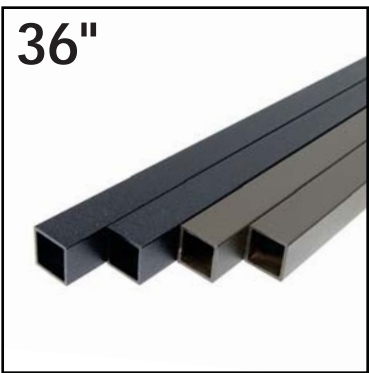

Available in:
Text. Black
Text. Bronze

36" Textured Square 10 Pk Aluminum Balusters

Sold in packs of 10. 10/case

36" x 3/4" Textured square baluster. Each baluster is individually poly bagged for added protection.

Item # DP308T - Textured Black
Item # DP310T - Textured Bronze

Use 2.67 balusters per lineal foot for estimating. (2.67 X Lineal Feet = Quantity)