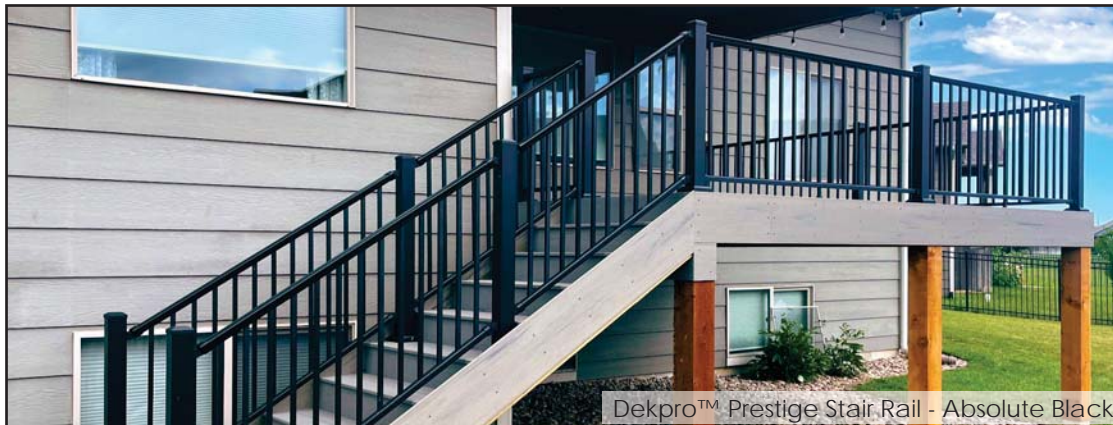

DekproTM Prestige Stair Rail - Absolute Black

DekProTM Prestige Adjustable Stair Railing (Textured)

Stair Kit Includes:

- A. 1 - 1-3/4" x 2-1/4" Architectural Top Rail pre-slotted to accept balusters
- B. 1 - 1-1/4" x 1-1/4" Bottom Rail pre-slotted to accept balusters
- C. Square 3/4" Balusters: 15 per 6' kit • 21 per 8' kit
- D. 2 - Top Rail Brackets - Stair
- E. 2 - Bottom Rail Brackets - Stair
- F. T30 Torx Self-drilling Screws Included