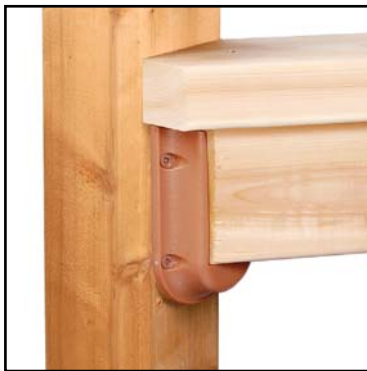

Item # DPBALUSTERTEMP - 48" Length PVC Template

Available in:

Black

Bronze

Cedar

2" x 4" Railing Connector

Sold in packs of 2. 25/case

2" x 4" Straight rail connector for attaching upper and lower rail to post. 1" deep saddle provides great strength and holding power. Includes color matched stainless steel screws.

Item # DP375 - Black
Item # DP375BZ - Bronze
Item # DP375C - Cedar

Available in:

Black

Bronze

Cedar

2" x 4" 45° Railing Connector

Sold in packs of 2. 25/case

2" x 4" 45° Rail connector with design, style and flair for attaching upper and lower rail to post at a typical 45° angle. 1" deep saddle provides great strength and holding power. Includes color matched stainless steel screws. (Requires slight trimming of 2" x 4" lineal)