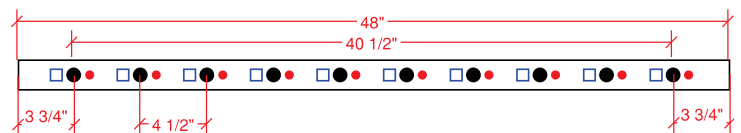

Universal Baluster Spacing Template - 48"

Sold in any quantity.

Spaces balusters at 4-1/2" **on center** to meet railing code. Allows for even spacing of DekPro™ round, square and architectural baluster connectors. Round and square connectors fit into template, for architectural connectors use small hole to locate. Shift template progressively down the lineal for longer length railings.

Item # DPBALUSTERTEMP - 48" Length PVC Template