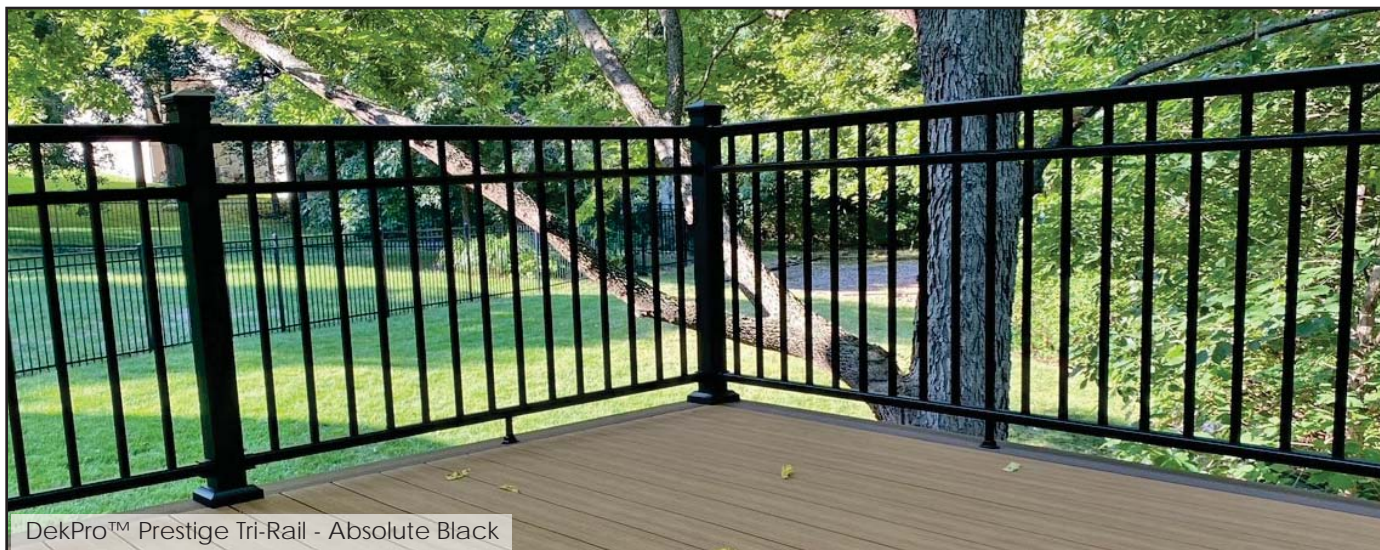

DekPro™ Prestige Tri-Rail - Absolute Black