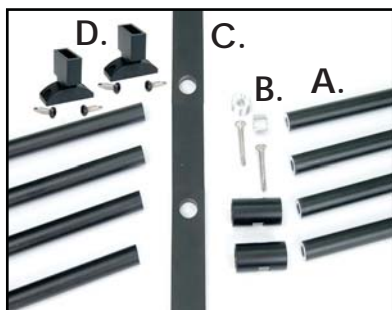

6' Rail Kit (5/8" x 72")

Item # 203061 - Black Textured
Item # 203060 - Anodized

8' Rail Kit (5/8" x 96")

Item # 203065 - Black Textured
Item # 203064 - Anodized

Level Kit Includes:

- A. 8 - 5/8" Diameter Horizontal Balusters
- B. 16 - Level Horizontal Baluster Connectors w/ Fasteners
- C. 1 - Mid-Rail Support
- D. 2 - Mid-Rail Support Connector Shoes w/ Fasteners