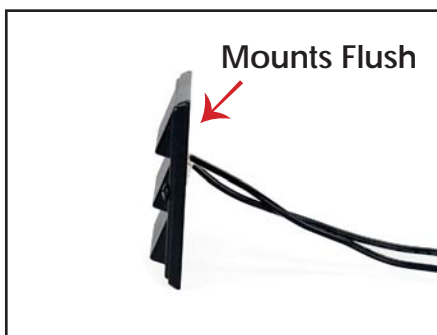

DekPro^{TM} Prestige w/ Louvered Step Lights - Absolute Black