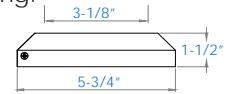

Available in:

☐ White

☒ Black Sand

AI¹³⁺ - 3" Aluminum Fascia Mount Post

Sold in any quantity.

3" x 49" Aluminum post used to install panels at a 36" rail height for a fascia mount application. **Requires fascia mount brackets, see next page.**

3" x 49" Post

Item # 51349021 - White

Item # 51349028 - Black Sand (Textured)

3" x 55" Aluminum post used to install panels at a 42" rail height for a fascia mount application. **Requires fascia mount brackets, see next page.**

3" x 55" Post

Item # 51355021 - White

Item # 51355028 - Black Sand (Textured)