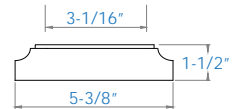

ACTUAL FREIGHT CHARGES APPLY TO DEKPRO™ PRESTIGE RAIL ORDERS

1. Available in:
2. Absolute Black
   - Cocoa Bronze
   - Dream White
   - Maple Cream

Post Cap - Replacement

Sold in any quantity.

Pyramid style powder coated post caps for 3" and 4" posts.

3" Post Cap

- Item # PR3PCAPABT - Absolute Black
- Item # PR3PCAPCBT - Cocoa Bronze
- Item # PR3PCAPDWT - Dream White
- Item # PR3PCAMCT - Maple Cream

4" Post Cap

- Item # PR4PCAPABT - Absolute Black
- Item # PR4PCAPCBT - Cocoa Bronze
- Item # PR4PCAPDWT - Dream White
- Item # PR4PCAMCT - Maple Cream

1. Available in:
2. Absolute Black
   - Cocoa Bronze
   - Dream White
   - Maple Cream

Post Skirt - Replacement

Sold in any quantity.

2 piece skirts for both 3" and 4" posts.

3" Post Skirt (2 piece)

- Item # PR3SKIRTABT - Absolute Black
- Item # PR3SKIRTCBT - Cocoa Bronze
- Item # PR3SKIRTDWT - Dream White
- Item # PR3SKIRTMCT - Maple Cream

4" Post Skirt (2 piece)

- Item # PR4SKIRTABT2PC - Absolute Black
- Item # PR4SKIRTCBT2PC - Cocoa Bronze
- Item # PR4SKIRTDWT2PC - Dream White
- Item # PR4SKIRTMCT2PC - Maple Cream

Aluminum Textured Rail Systems ■ DekPro™ Prestige