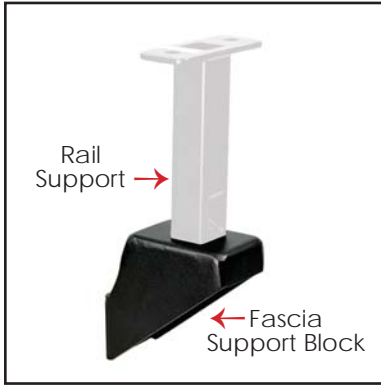

ACTUAL FREIGHT CHARGES APPLY TO FORTRESS® RAIL ORDERS

Available in:

Black Sand

Ant. Bronze

Gloss Black

Fe²⁶ Fascia Mount Rail Support Block

Sold in any quantity. 25 / case

Support block provides mid-span support for fascia mounted Fe26 railing. Includes screws.

Fascia Support Block:

Item # **53503038** - Black Sand (Textured)

Item # **53503030** - Gloss Black

3-3/4" Rail Support

Item # **55537508** - Black Sand (Textured)

Item # **55537506** - Antique Bronze

Item # **55537500** - Gloss Black