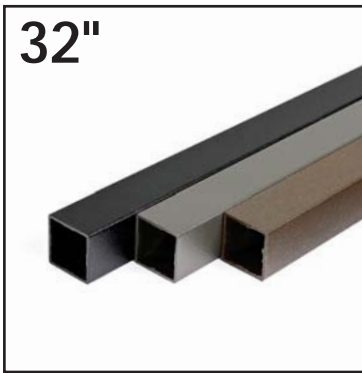

1. Available in:
2. ☐ Text. Black
   - ☐ Text. Bronze
   - ☐ Text. Brown

32" Textured Square 10 Pk Aluminum Balusters

Sold in packs of 10. 10/case

32" x 3/4" Textured square baluster designed for a 42" rail height. Each baluster is individually poly bagged for added protection.

- Item # DP260T - Textured Black
- Item # DP262T - Textured Bronze
- Item # DP263T - Textured Brown

Use 2.67 balusters per lineal foot for estimating. (2.67 X Lineal Feet = Quantity)