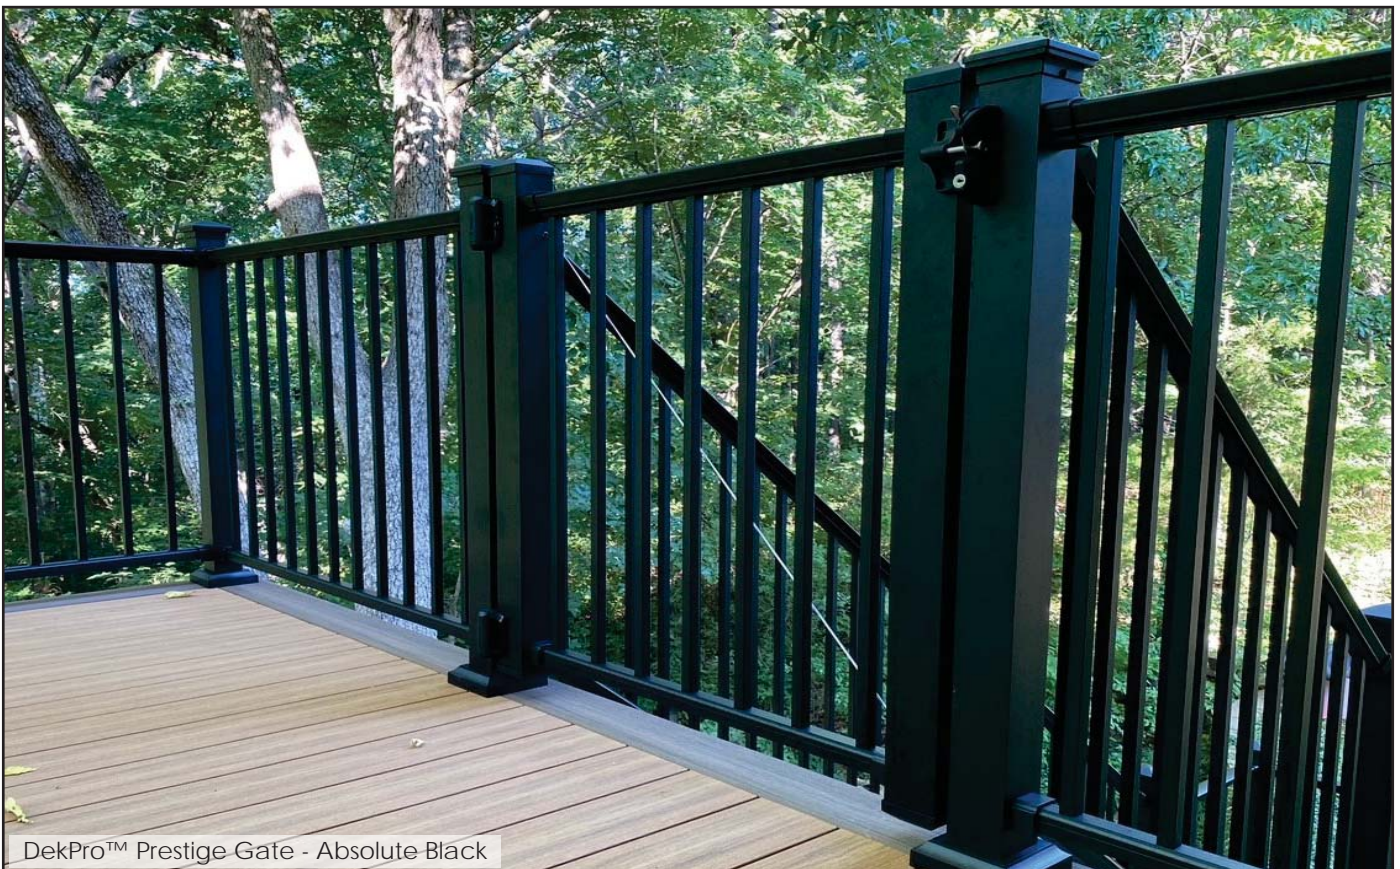

Item # 29/64DRILL - 29/64" Drill Bit

INVISIWARE® RECEIVER

PULL-LOCK™ END FITTING

Bottom

Top

Assembled Gate Kit w/ Cable Support

DekPro™ Prestige Gate - Absolute Black

ACTUAL FREIGHT CHARGES APPLY TO DEKPRO™ PRESTIGE RAIL ORDERS