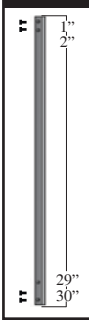

31" Vintage Iron Square Baluster
Face Mount

Sold in packs of 10. 4/case

31" x 5/8" Vintage series square baluster for face mount installation to achieve a total railing height of 36". Screws included.

- Item # 54131018 - Black Sand (Textured)
- Item # 660100 - Gloss Black

Use 2.67 balusters per lineal foot for estimating. (2.67 X Lineal Feet = Quantity)