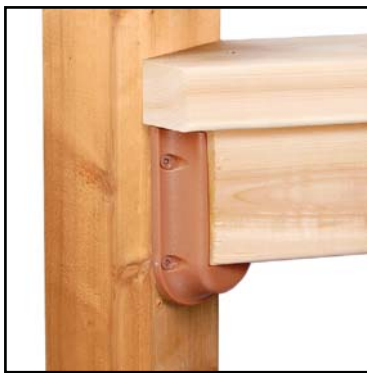

Item # DPBALUSTERTEMP - 48" Length PVC Template

Available in:

Black

Bronze

Cedar

2" x 4" Railing Connector

Sold in packs of 2. 25/case

2" x 4" Straight rail connector for attaching upper and lower rail to post. 1" deep saddle provides great strength and holding power. Includes color matched stainless steel screws.

Item # DP375 - Black
Item # DP375BZ - Bronze
Item # DP375C - Cedar

Available in:

Black

Bronze

Cedar

2" x 4" 45° Railing Connector

Sold in packs of 2. 25/case

2" x 4" 45° Rail connector with design, style and flair for attaching upper and lower rail to post at a typical 45° angle. 1" deep saddle provides great strength and holding power. Includes color matched stainless steel screws. (Requires slight trimming of 2" x 4" lineal)