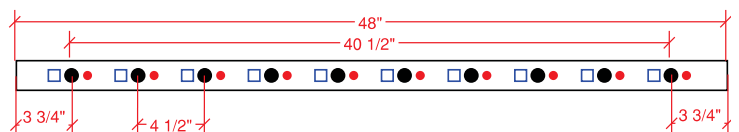

Universal Baluster Spacing Template - 48"

Sold in any quantity.

Spaces balusters at 4-1/2" on center to meet railing code. Allows for even spacing of DekPro™ round, square and architectural baluster connectors. Round and square connectors fit into template, for architectural connectors use small hole to locate. Shift template progressively down the lineal for longer length railings.

Item # DPBALUSTERTEMP - 48" Length PVC Template