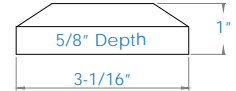

ACTUAL FREIGHT CHARGES APPLY TO DEKPRO™ PRESTIGE RAIL ORDERS

1. Available in:
2. Absolute Black
   - Cocoa Bronze
   - Dream White
   - Maple Cream

Post Cap - Replacement

Sold in any quantity.

Pyramid style powder coated post caps for 3" and 4" posts.

3" Post Cap

- Item # PR3PCAPABT - Absolute Black
- Item # PR3PCAPCBT - Cocoa Bronze
- Item # PR3PCAPDWT - Dream White
- Item # PR3PCAMCT - Maple Cream

4" Post Cap

- Item # PR4PCAPABT - Absolute Black
- Item # PR4PCAPCBT - Cocoa Bronze
- Item # PR4PCAPDWT - Dream White
- Item # PR4PCAMCT - Maple Cream

1. Available in:
2. Absolute Black
   - Cocoa Bronze
   - Dream White
   - Maple Cream

Post Skirt - Replacement

Sold in any quantity.

2 piece skirts for both 3" and 4" posts.

3" Post Skirt (2 piece)

- Item # PR3SKIRTABT - Absolute Black
- Item # PR3SKIRTCBT - Cocoa Bronze
- Item # PR3SKIRTDWT - Dream White
- Item # PR3SKIRTMCT - Maple Cream

4" Post Skirt (2 piece)

- Item # PR4SKIRTABT2PC - Absolute Black
- Item # PR4SKIRTCBT2PC - Cocoa Bronze
- Item # PR4SKIRTDWT2PC - Dream White
- Item # PR4SKIRTMCT2PC - Maple Cream

Aluminum Textured Rail Systems ■ DekPro™ Prestige