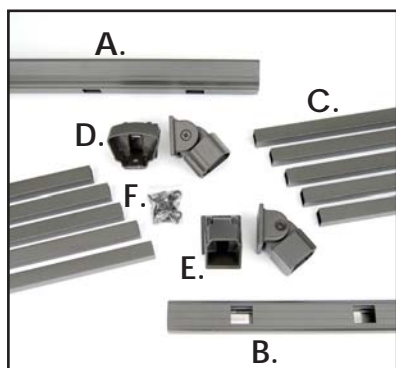

Stair Aluminum Rail Kits - Rackable to 40°

Sold in any quantity.

Textured aluminum adjustable stair railing comes complete with top and bottom lineals (pre-slotted to accept balusters), square balusters and brackets. Simply cut upper and lower rails to length, position balusters in place and install. 34" balusters used for 36" rail, 38" balusters used for 42" rail.

6' Stair Rail Kits - 70"

36" Rail Height (34-5/8" x 70")

- Item # PR3672SRSABT - Absolute Black
- Item # PR3672SRSCBT - Cocoa Bronze
- Item # PR3672SRSDWT - Dream White
- Item # PR3672SRSMCT - Maple Cream

42" Rail Height (38-5/8" x 70")

- Item # PR4272SRSABT - Absolute Black
- Item # PR4272SRSCBT - Cocoa Bronze
- Item # PR4272SRSDWT - Dream White
- Item # PR4272SRSMCT - Maple Cream

8' Stair Rail Kits - 96-3/4"

36" Rail Height (34-5/8" x 96-3/4")

- Item # PR3696SRSABT - Absolute Black
- Item # PR3696SRSCBT - Cocoa Bronze
- Item # PR3696SRSDWT - Dream White
- Item # PR3696SRSMCT - Maple Cream

42" Rail Height (38-5/8" x 96-3/4")

- Item # PR4296SRSABT - Absolute Black
- Item # PR4296SRSCBT - Cocoa Bronze
- Item # PR4296SRSDWT - Dream White
- Item # PR4296SRSMCT - Maple Cream

Available Textured Finishes:

Colors shown are an approximate representation. Please see actual product sample when selecting color.