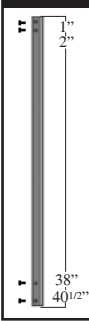

42" Vintage Iron Square Baluster
Face Mount

Sold in packs of 10. 4/case

42" x 5/8" Vintage series square baluster for face mount installation to achieve a total railing height of 36" when attached to fascia. Screws included.

- Item # 54142018 - Black Sand (Textured)
- Item # 660200 - Gloss Black

Use 2.67 balusters per lineal foot for estimating. (2.67 X Lineal Feet = Quantity)