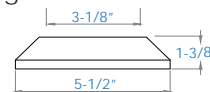

3" Post Skirt 2pc. - Replacement

Sold in any quantity.

Post base cover included. Also sold separately. Measures 5-1/2" x 1-3/8" with 3-1/8" opening.

- Item # 53505108 - Black Sand (Textured)
- Item # 53505256 - Antique Bronze
- Item # 650024 - Gloss Black