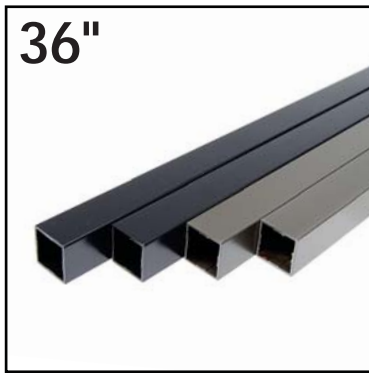

Available in:
Black
Bronze

36" Square 10 Pk Aluminum Balusters

Sold in packs of 10. 10/case

36" x 3/4" Smooth satin square baluster. Each baluster is individually poly bagged for added protection.

Item # DP308 - Black
Item # DP310 - Bronze

Use 2.67 balusters per lineal foot for estimating. (2.67 X Lineal Feet = Quantity)