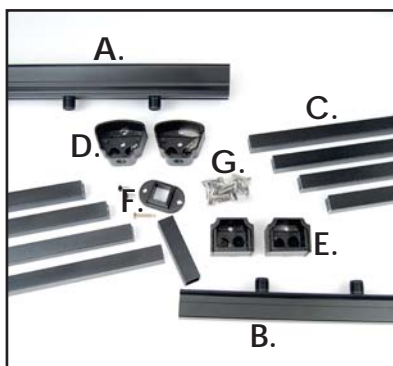

Top Rail Profile

ACTUAL FREIGHT CHARGES APPLY TO DEKPROTM PRESTIGE RAIL ORDERS

DekproTM Prestige Rail - Cocoa Bronze

DekProTM Prestige Level Railing (Textured)

Level Kit Includes:

- A. 1 - 1-3/4" x 2-1/4" Architectural Top Rail w/ Baluster Connectors Installed
- B. 1 - 1-1/4" x 1-1/4" Bottom Rail w/ Baluster Connectors Installed
- C. Square 3/4" Balusters:
15 per 6' kit • 21 per 8' kit
- D. 2 - Top Rail Brackets - Level
- E. 2 - Bottom Rail Brackets - Level
- F. 1 - Rail Support - Surface Mount
- G. T30 Torx Self-drilling Screws Included