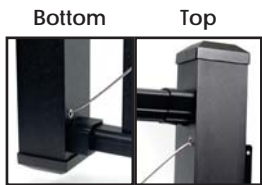

ACTUAL FREIGHT CHARGES APPLY TO DEKPRO™ PRESTIGE RAIL ORDERS

Available in:
Stainless Steel

Optional Gate Anti-Sag Kit

2 uprights per kit.

Recommended for use with Prestige gate kits. Simply drill 29/64" hole through each post and attach cable. Cable can be trimmed on site and is adjustable to prevent gate sag over time.

Item # 25205 - 5' Cable Kit

Item # 29/64DRILL - 29/64" Drill Bit

Bottom

Top