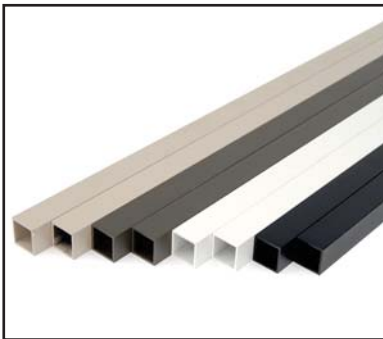

Available in:
Black
Bronze

36" Square 10 Pk Aluminum Balusters

Sold in packs of 10. 10/case

36" x 3/4" Smooth satin square baluster. Each baluster is individually poly bagged for added protection.

Item # DP308 - Black
Item # DP310 - Bronze

Use 2.67 balusters per lineal foot for estimating. (2.67 X Lineal Feet = Quantity)

Available in:
Text. Black
Text. Bronze

36" Textured Square 10 Pk Aluminum Balusters

Sold in packs of 10. 10/case

36" x 3/4" Textured square baluster. Each baluster is individually poly bagged for added protection.

Item # DP308T - Textured Black
Item # DP310T - Textured Bronze

Use 2.67 balusters per lineal foot for estimating. (2.67 X Lineal Feet = Quantity)

Available in:
Absolute Black
Cocoa Bronze
Dream White
Maple Cream

48" Textured Square Aluminum Baluster - Each

Sold in any quantity.

48" x 3/4" Textured square baluster. Sold Individually.

48" Baluster:

Item # PR48SABT - Absolute Black
Item # PR48SCBT - Cocoa Bronze
Item # PR48SDWT - Dream White
Item # PR48SMCT - Maple Cream

Use 2.67 balusters per lineal foot for estimating. (2.67 X Lineal Feet = Quantity)