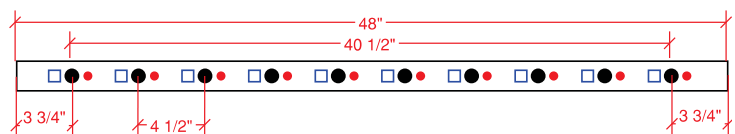

Universal Baluster Spacing Template - 48"

Sold in any quantity.

Spaces balusters at 4-1/2" **on center** to meet railing code. Allows for even spacing of DekPro™ round, square and architectural baluster connectors. Round and square connectors fit into template, for architectural connectors use small hole to locate. Shift template progressively down the lineal for longer length railings.

Item # DPBALUSTERTEMP - 48" Length PVC Template