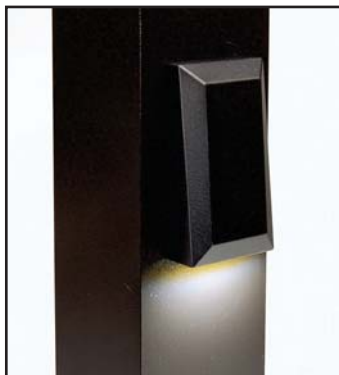

ACTUAL FREIGHT CHARGES APPLY TO DEKPRO^{TM} PRESTIGE RAIL ORDERS

1. Available in:
2. Absolute Black
   - Cocoa Bronze
   - Dream White
   - Maple Cream

DekPro^{TM} EFFEX Vertical Post Light

Sold in any quantity.

LED Vertical Post Light fits posts 2" or wider and is great for illuminating decks or walkways. Features 2 ea. - 3' Quick Connect leads for easy wiring. Draws **1 watt** per fixture. Measures 3-1/2"H x 1-3/4"W x 7/8"T. Casts light approx. 3-6 feet. Light color - 3000 - 3500K.

- Item # DPPLABT - Absolute Black
- Item # DPPLCBT - Cocoa Bronze
- Item # DPPLDWT - Dream White
- Item # DPPLMCT - Maple Cream