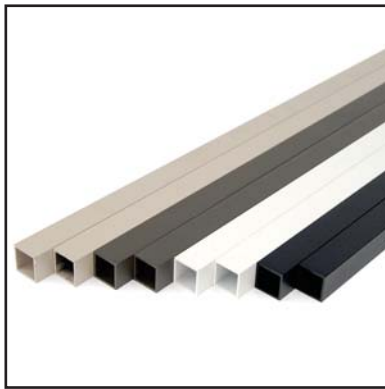

- Available in:
-  Absolute Black
 -  Cocoa Bronze
 -  Dream White
 -  Maple Cream

Square Replacement Balusters Level Rail

Sold in any quantity.

32" x 3/4" Square baluster designed for a 38" level rail height.