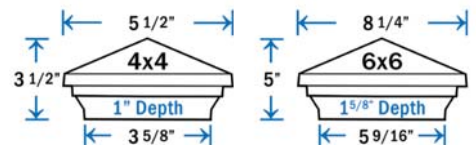

THIS CAP IS ALSO AVAILABLE WITH A LIGHT OPTION, PLEASE SEE THE LOW VOLTAGE LIGHTING SECTION FOR MORE INFORMATION