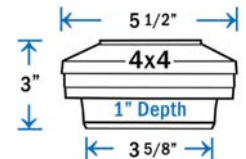

Saturn Anello Flat Top Post Cap - Bronze

Sold in any quantity.

Aluminum flat top with LED band light draws **1.6 watts** total per cap. Light color - 3000 - 3500K.

- Item #: **DLA-7045** - 3-5/8"
- Item #: **RLA-7045** - 4-1/16"
- Item #: **CLA-7045** - 4-3/8"
- Item #: **TLA-7045** - 4-5/8"
- Item #: **FLA-7045** - 5-1/16"
- Item #: **JLA-7045** - 5-9/16" (+)