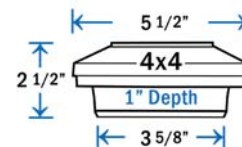

(*) Requires installation of base adapter - included