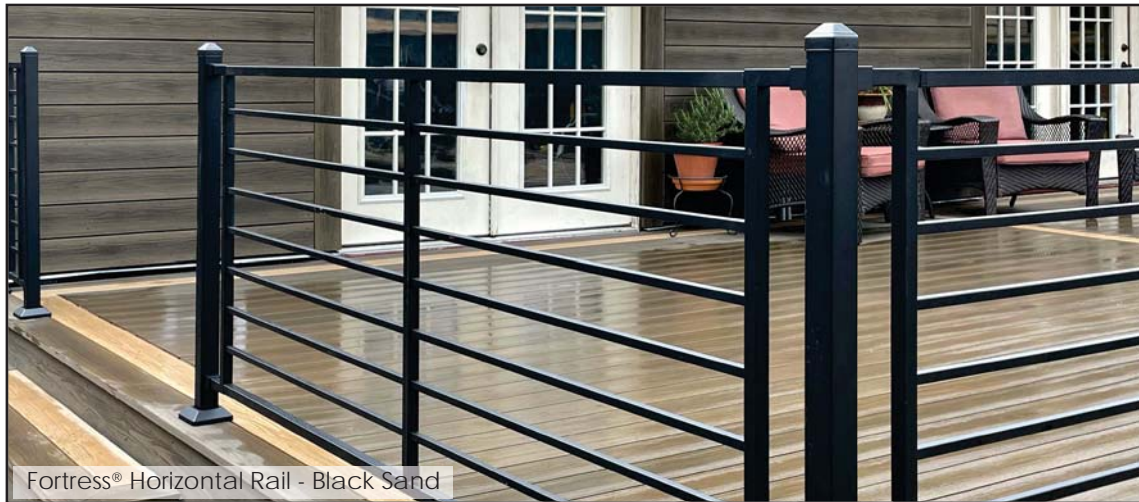

ACTUAL FREIGHT CHARGES APPLY TO FORTRESS® RAIL ORDERS

Fortress® Horizontal Rail - Black Sand