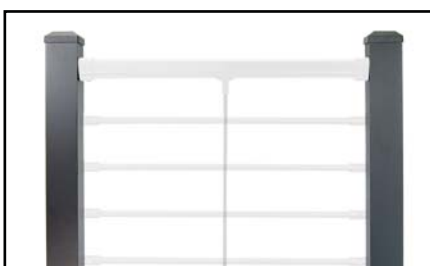

3 Part Selection Process

Posts