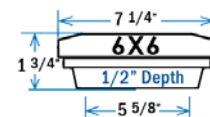

(*) Requires installation of base adapter - included
THIS CAP IS ALSO AVAILABLE WITH A LIGHT OPTION, PLEASE SEE THE LOW VOLTAGE LIGHTING SECTION FOR MORE INFORMATION