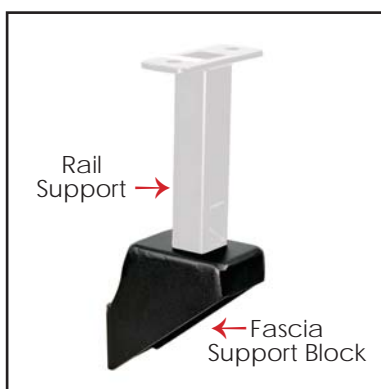

Available in:
Black Sand

Fe²⁶ Fascia Mount Rail Support Block

Sold in any quantity. 25 / case

Support block provides mid-span support for fascia mounted Fe26 railing. Includes screws.

Fascia Support Block:

Item # 53503038 - Black Sand (Textured)

3-3/4" Rail Support

Item # 55537508 - Black Sand (Textured)