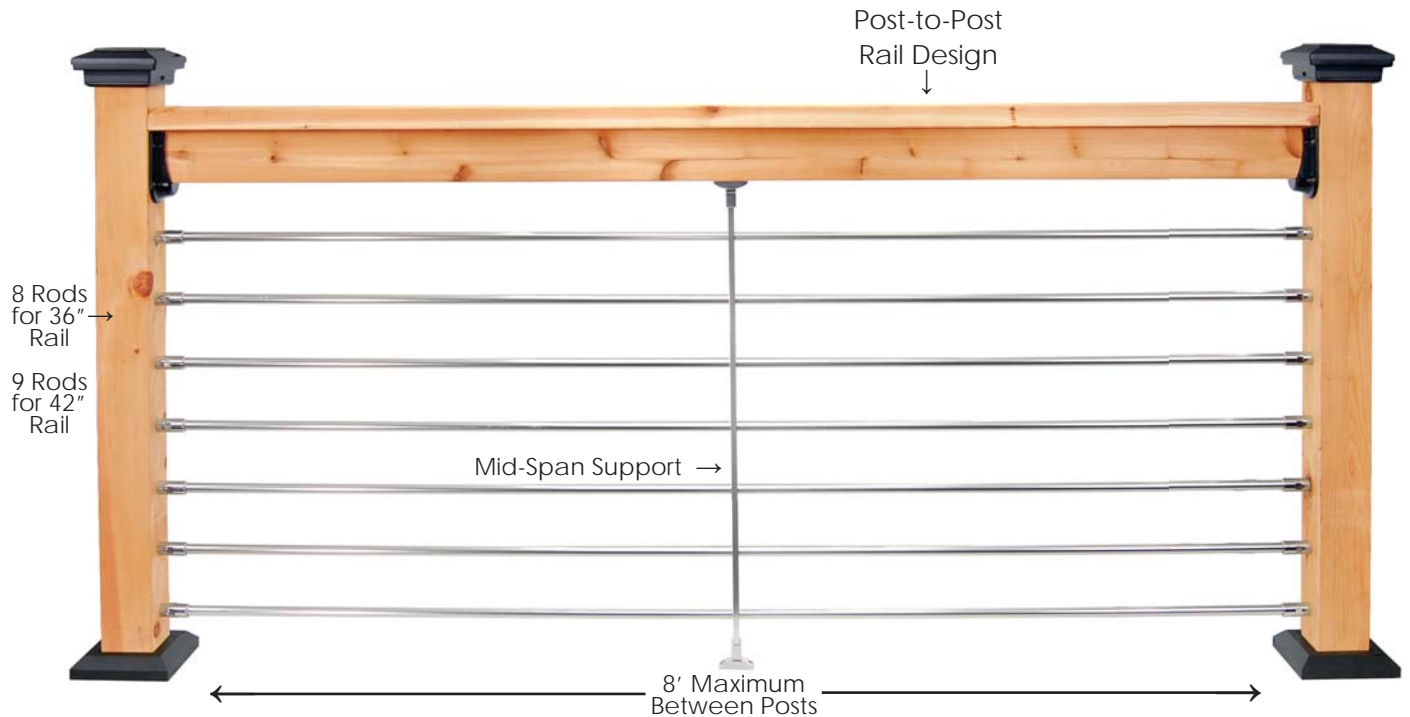

# HORIZONTAL BALUSTER RAILING

**Horizontal Baluster for Wood** pg 180 - 181

**DekPro™ Prestige Railing  
w/ Horizontal Balusters** pg 182 - 189

**Fortress® AXIS Iron  
Horizontal Panels** pg 190 - 196

# Horizontal Baluster Rail For Wood

- Sleek, Modern Design
- 6' and 8' Lengths
- Field Trimmable to Length
- Level and Stair Railings
- 36" and 42" Rail Heights
- Easy Installation
- 5/8" Diameter Rods