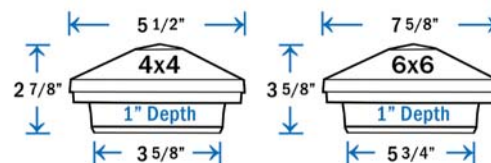

(*) Requires installation of base adapter - included