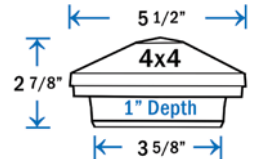

- Item # DPPC3PDLABT - 3-1/16"
- Item # DPPC358PDLABT - 3-5/8" (\*)
- Item # DPPC4PDLABT - 4-1/16"

 DekPro Quick Connect System  
(\*) Requires installation of base adapter - included

**Venus Pyramid Post Cap - Matte Black (Textured)**