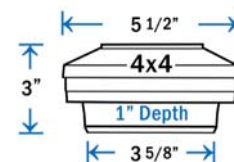

DIMENSIONS ARE ACTUAL OPENING SIZE

DekPro™ EFFEX Cascade Post Cap - White (Textured)

Sold in any quantity.

Aluminum flat top post cap features LED down lights on all 4 sides to cast light in all directions around the post. LED post caps feature 2 quick connect leads for easy wiring. Draws **3.5 watts**. Light color - 3000 - 3500K.

- Item # DPPC3FDLDWT - 3-1/16"
- Item # DPPC358FDLDWT - 3-5/8" (*)
- Item # DPPC4FDLDWT - 4-1/16"

(*) Requires installation of base adapter - included

FortressAccents Down Light Cap - White

Sold in any quantity.

Accents flat die cast aluminum post cap adapts to many different post sizes. Light kit draws **2 watts**. Light color - 2600K. Includes wire nuts and 60" lead wire. **Must purchase LED down light kit along with the cap.**

- Item #: 52500031 + 52500000P - Cap with Down Light - 3-1/16"
- Item #: 52500351 + 52500000P - Cap with Down Light - 3-9/16"
- Item #: 52500041 + 52500000P - Cap with Down Light - 4-1/8"
- Item #: 52500051 + 52500000P - Cap with Down Light - 5-1/8" and *4-1/2"
  *Adapter ring included for 4-1/2"
- Item #: 52506001 + 52500000P - Cap with Down Light - 6-3/16" and *5-5/8"
  *Adapter ring included for 5-5/8"

Neptune Flat Top Post Cap - White

Sold in any quantity.

Aluminum flat top post cap with LED down lights in each corner, draws **2 watts** total per cap. Light color - 3000 - 3500K.

- Item #: **DLX-6040** - 3-5/8"
- Item #: **RLX-6040** - 4-1/16"
- Item #: **TLX-6040** - 4-5/8"
- Item #: **FLX-6040** - 5-1/16"
- Item #: **DLX-8040** - 5-9/16" (+)

(+) 5-9/16" Post cap draws 4 watts

DekPro™ EFFEX Glow Post Cap - White (Textured)

Sold in any quantity.

Aluminum flat top post cap with LED glow ring light. Features 2 quick connect leads for easy wiring. Draws **2.2 watts** total per cap. Light color - 3000 - 3500K.

- Item # DPPC3FBLDWT - 3-1/16"
- Item # DPPC358FBLDWT - 3-5/8" (*)
- Item # DPPC4FBLDWT - 4-1/16"