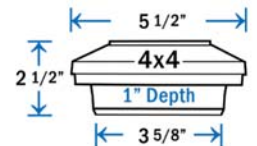

Neptune Flat Post Top Cap - Bronze

Sold in any quantity.

Aluminum flat top post cap with LED down lights in each corner, draws **2 watts** total per cap. Light color - 3000 - 3500K.

- Item #: **DLX-6045** - 3-5/8"
- Item #: **RLX-6045** - 4-1/16"
- Item #: **TLX-6045** - 4-5/8"
- Item #: **FLX-6045** - 5-1/16"