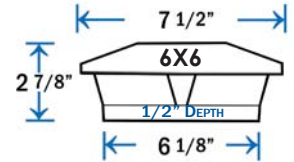

DekPro™ EFFEX Wireless Post Cap - Bronze (Textured)

Sold in any quantity.

Solar aluminum flat top post cap features warm white LED down lights on all 4 sides to cast light in all directions around the post. Features state of the art solar collector and long lasting lithium ion rechargeable battery pack. Light color - 3000 - 3500K.

Item # DPPCS3FCBT - 3-1/8"