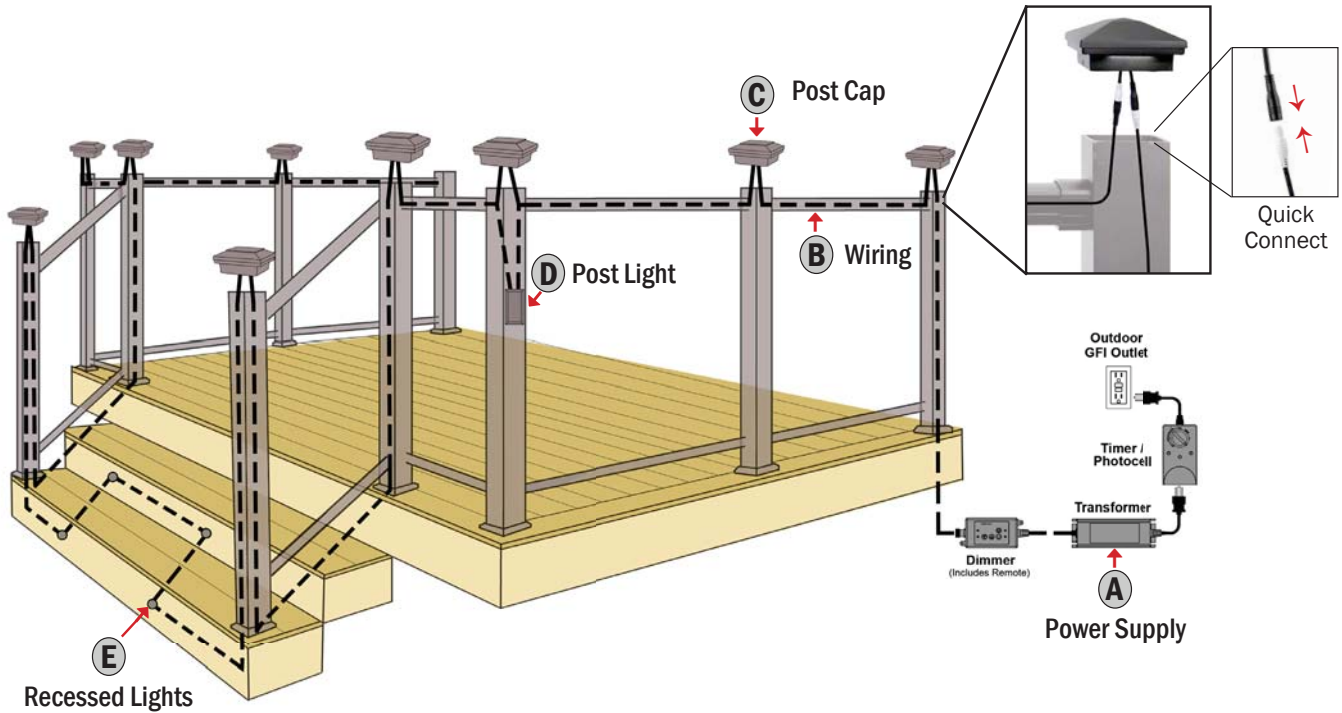

Deck Lighting Overview