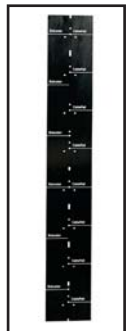

**6' Rail Kit (5/8" x 72")**

Item # 203061 - Black Textured  
Item # 203060 - Anodized

**8' Rail Kit (5/8" x 96")**

Item # 203065 - Black Textured  
Item # 203064 - Anodized

**Template:**

Item # 203012

Available in: