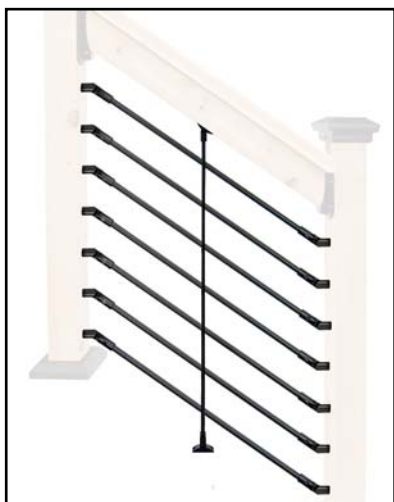

Available in:

☒ Black Text

☐ Anodized

Stair - Horizontal Baluster Infill Kits (8 Rods)

Sold in any quantity.

Stair horizontal baluster infill kits include 8 rods and all necessary components to complete this infill option for a 36" rail height. For 42" rail height an additional baluster will be required (9 total) - see page 185 for additional balusters and connectors - sold separately. Adjustable up to 40 degree angle.

6' Rail Kit (5/8" x 72")

Item # 203063 - Black Textured
Item # 203062 - Anodized

8' Rail Kit (5/8" x 96")

Item # 203067 - Black Textured
Item # 203066 - Anodized