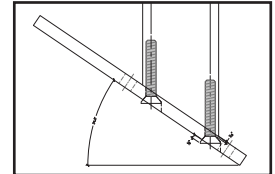

Available in:

- ☒ Stainless Steel

Stainless Steel Lag Screw for Post Base

Sold in any quantity.

3/8" Lags used to attach post base to deck. Ensure proper blocking is in place for lag screws to fasten correctly. Use 9/16" socket.

Item #: FXSCREWLAG5 - 5" Lag Screw