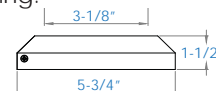

Sold in any quantity.

Post base cover included. Also sold separately. Measures 5-3/4" x 1-1/2" with 3-1/8" opening.

Item # 51500031 - White  
Item # 51500038 - Black Sand (Textured)

Available in:

White

Black Sand