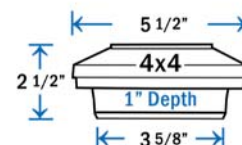

FortressAccents Down Light Cap - White

Sold in any quantity.

Accents flat die cast aluminum post cap adapts to many different post sizes. Light kit draws **2 watts**. Light color - 2600K. Includes wire nuts and 60" lead wire. **Must purchase LED down light kit along with the cap.**

- Item #: 52500031 + 52500000P - Cap with Down Light - 3-1/16"
- Item #: 52500351 + 52500000P - Cap with Down Light - 3-9/16"
- Item #: 52500041 + 52500000P - Cap with Down Light - 4-1/8"
- Item #: 52500051 + 52500000P - Cap with Down Light - 5-1/8" and *4-1/2"
  *Adapter ring included for 4-1/2"
- Item #: 52506001 + 52500000P - Cap with Down Light - 6-3/16" and *5-5/8"
  *Adapter ring included for 5-5/8"