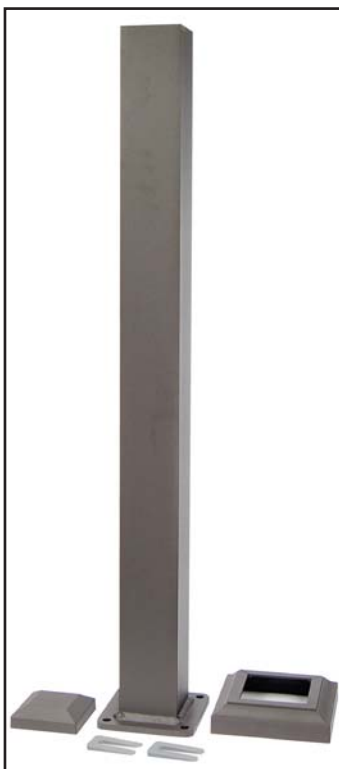

Available in:

- Absolute Black
- Cocoa Bronze
- Dream White

4" Aluminum Post w/ Cap and Skirt

Sold in any quantity.

4" Aluminum post with 6" welded flange. Base plate is 3/8" thick with 3/8" holes spaced 5" on center for fasteners. Post skirt measure 6-3/4".
Post cap and 2 piece skirt & tapered shims included.

4" x 40"

- Item # PR4040POSTABT - Black
- Item # PR4040POSTCBT - Bronze
- Item # PR4040POSTDWT - White

4" x 54"

- Item # PR4054POSTABT - Black
- Item # PR4054POSTCBT - Bronze
- Item # PR4054POSTDWT - White

4" x 44"

- Item # PR4044POSTABT - Black
- Item # PR4044POSTCBT - Bronze
- Item # PR4044POSTDWT - White

4" Pyramid Post Cap - Upgrade

- Item # DPPC4PABT - Absolute Black
- Item # DPPC4PCBT - Cocoa Bronze
- Item # DPPC4PDWT - Dream White

4" Flat Top Post Cap - Upgrade

- Item # DPPC4FABT - Absolute Black
- Item # DPPC4FCBT - Cocoa Bronze
- Item # DPPC4FDWT - Dream White