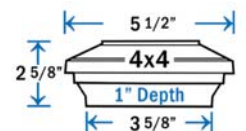

Low Voltage Lighting - Post Caps