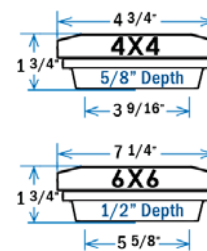

THIS CAP IS ALSO AVAILABLE WITH A LIGHT OPTION, PLEASE SEE THE LOW VOLTAGE LIGHTING SECTION FOR MORE INFORMATION