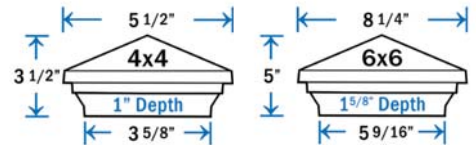

THIS CAP IS ALSO AVAILABLE WITH A LIGHT OPTION, PLEASE SEE THE LOW VOLTAGE LIGHTING SECTION FOR MORE INFORMATION