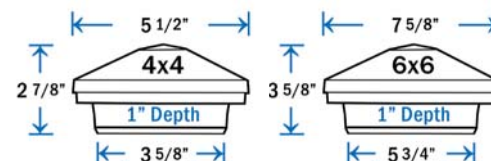

(*) Requires installation of base adapter - included