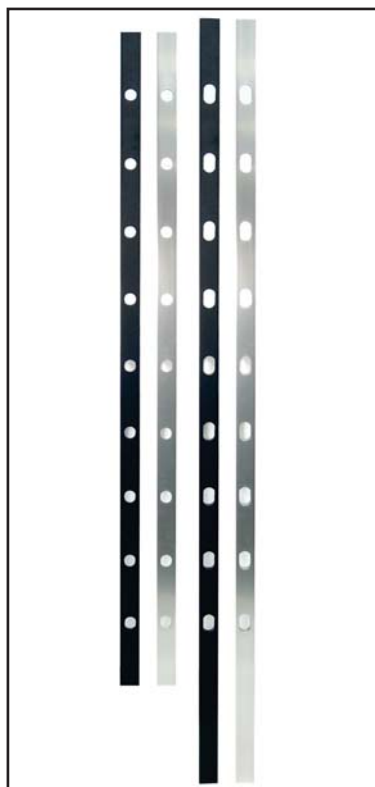

ACTUAL FREIGHT CHARGES APPLY TO DEKPRO™ PRESTIGE RAIL ORDERS

Horizontal Rail Components

Available in:

Black Text

Anodized

Horizontal Rail Mid-Rail Support - REPLACEMENT

Sold in any quantity.

Horizontal rail mid-rail support is used with railing sections over 4' wide as a center support to keep balusters from flexing over 4". Each support comes with 10 set screws and 2 attachment shoes with fasteners. Supports need to be cut to length on site.

Level Support

Item # 203008 - Black Textured

Item # 203009 - Anodized

Stair Support

Item # 203010 - Black Textured

Item # 203011 - Anodized