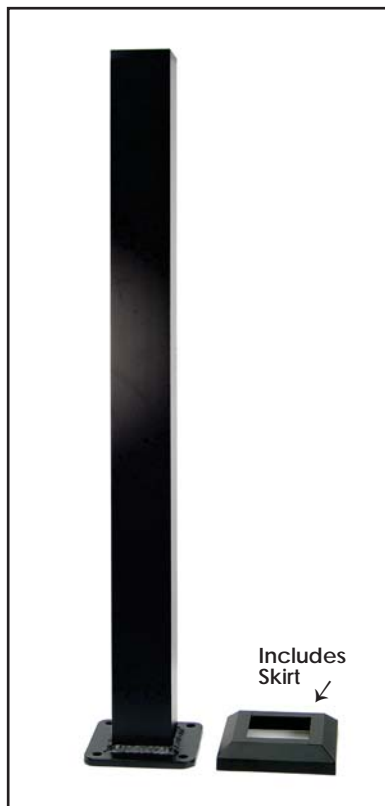

ACTUAL FREIGHT CHARGES APPLY TO FORTRESS® RAIL ORDERS

Fortress® AI¹³⁺ Posts, Caps & Skirts

Available in:

White

Black Sand

AI¹³⁺ Aluminum 3" Post with 2 pc. Skirt

Sold in any quantity.

3" x 39-1/2" Aluminum post with 5-1/2" flange and skirt to install panels at a 36" railing height. Flange holes are 1/2" for fasteners. **Includes skirt for base.**

Item # 51339011 - White
Item # 59339038 - Black Sand (Textured)

3" x 45-1/2" Aluminum post with 5-1/2" flange and skirt to install panels at a 42" railing height. Flange holes are 1/2" for fasteners. **Includes skirt for base.**

Item # 51345011 - White
Item # 59345038 - Black Sand (Textured)

FortressAccents 3" Post Cap

Sold in any quantity.

Accents flat die cast aluminum post cap for 3" post.

Item # 52500031 - White
Item # 52500038 - Black Sand (Textured)

3" Post Skirt 2 pc. - Replacement

Sold in any quantity.

Post base cover included. Also sold separately. Measures 5-3/4" x 1-1/2" with 3-1/8" opening.

Item # 51500031 - White
Item # 51500038 - Black Sand (Textured)