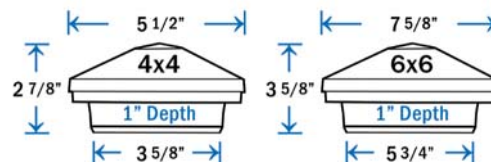

**DIMENSIONS ARE ACTUAL OPENING SIZE**

**DekPro™ EFFEX Summit Post Cap - Black (Textured)**

Sold in any quantity.

Aluminum Pyramid post cap with fine textured powder coat finish.  
(Fasteners Included)

- Item # DPPC3PABT - 3-1/16"
- Item # DPPC358PABT - 3-5/8" (\*)
- Item # DPPC4PABT - 4-1/16"
- Item # DPPC558PABT - 5-5/8" (\*)
- Item # DPPC6PABT - 6-1/16"