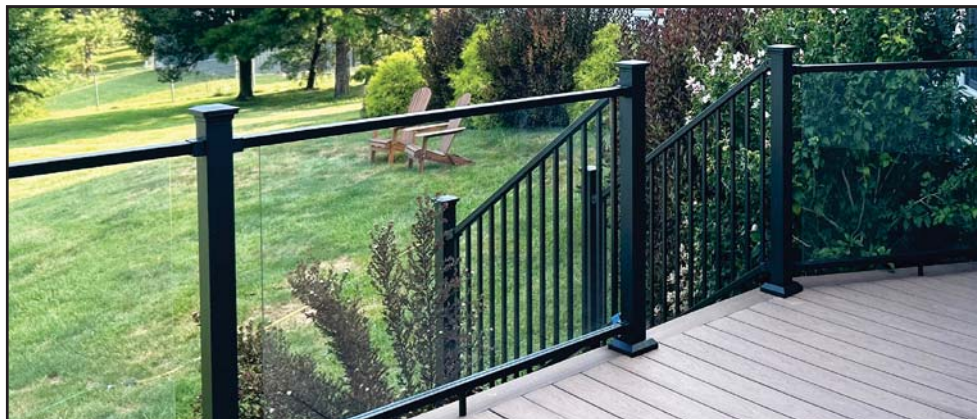

ACTUAL FREIGHT CHARGES APPLY TO FORTRESS® RAIL ORDERS