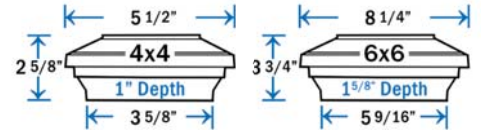

(+) 5-9/16" Post cap draws 4 watts