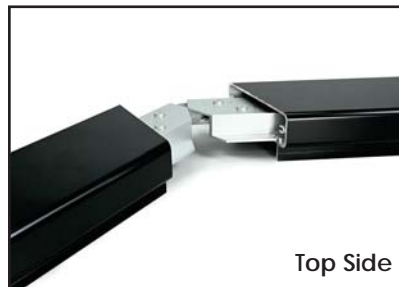

Available in:
Aluminum

Notched Splice for Stairs - 200 Series

Sold in any quantity.

For continuous level to stair transition. Bends to accommodate any angle from 0° - 38°. Requires miter cutting of top rail. Installs using 8 - #10 x 3/4" self-drilling screws (Not Included)

Item #: FXSPLST - Notched Splice