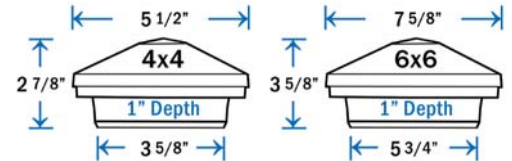

(*) Requires installation of base adapter - included

FOR LIGHTING OPTIONS, PLEASE SEE THE LOW VOLTAGE LIGHTING SECTION FOR MORE INFORMATION