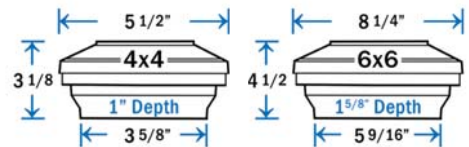

Aluminum flat top with LED band light draws **1.6 watts** total per cap. Light color - 3000 - 3500K.

- Item #: **DLA-7045** - 3-5/8"
- Item #: **RLA-7045** - 4-1/16"
- Item #: **CLA-7045** - 4-3/8"
- Item #: **TLA-7045** - 4-5/8"
- Item #: **FLA-7045** - 5-1/16"
- Item #: **JLA-7045** - 5-9/16" (+)