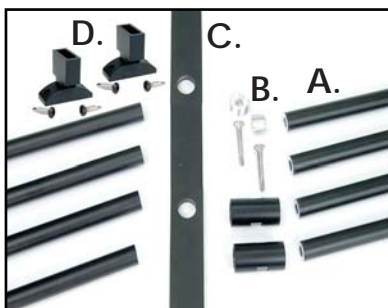

**Post Jig**

Sold in any quantity.

Quick Jig rail guide allows the installer to easily locate and fasten top rail bracket as well as locate horizontal baluster railing without having to measure or center manually.  
*Fits 3" post, but can be used on 4" post if reversed (2-way level may have to be removed for 4" post)*