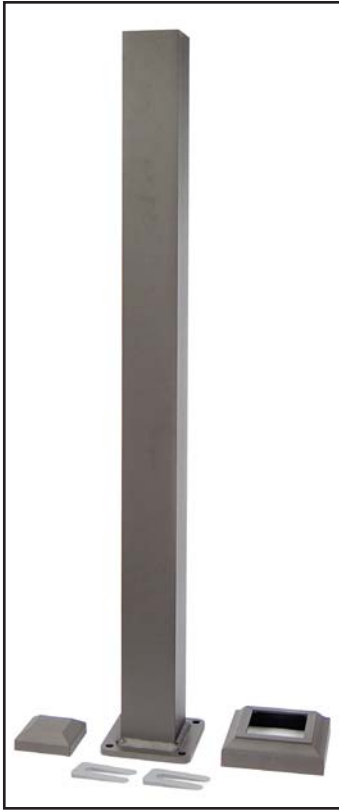

**Posts and Post Sleeves (Textured)**

Available in:

- Absolute Black
- Cocoa Bronze
- Dream White

**3" Aluminum Post w/ Post Cap and Skirt**

Sold in any quantity.

3" Aluminum post with 5" welded flange. Base plate is 3/8" thick with 3/8" holes spaced 4" on center for fasteners. Post skirt measure 5-3/8".  
**Post cap and 2 piece skirt & tapered shims included.**