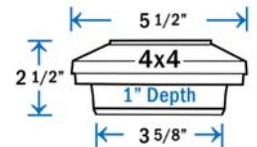

(*) Requires installation of base adapter - included