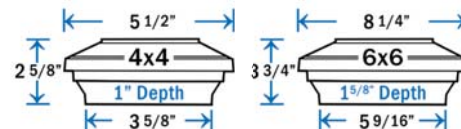

DIMENSIONS ARE ACTUAL OPENING SIZE

DekPro™ EFFEX Cascade Post Cap - White (Textured)

Sold in any quantity.

Aluminum flat top post cap features LED down lights on all 4 sides to cast light in all directions around the post. LED post caps feature 2 quick connect leads for easy wiring. Draws **3.5 watts**. Light color - 3000 - 3500K.

- Item # DPPC3FDLDWT - 3-1/16"
- Item # DPPC358FDLDWT - 3-5/8" (*)
- Item # DPPC4FDLDWT - 4-1/16"

(*) Requires installation of base adapter - included

FortressAccents Down Light Cap - White

Sold in any quantity.

Accents flat die cast aluminum post cap adapts to many different post sizes. Light kit draws **2 watts**. Light color - 2600K. Includes wire nuts and 60" lead wire. **Must purchase LED down light kit along with the cap.**

- Item #: 52500031 + 52500000P - Cap with Down Light - 3-1/16"
- Item #: 52500351 + 52500000P - Cap with Down Light - 3-9/16"
- Item #: 52500041 + 52500000P - Cap with Down Light - 4-1/8"
- Item #: 52500051 + 52500000P - Cap with Down Light - 5-1/8" and *4-1/2"
  *Adapter ring included for 4-1/2"
- Item #: 52506001 + 52500000P - Cap with Down Light - 6-3/16" and *5-5/8"
  *Adapter ring included for 5-5/8"

Neptune Flat Top Post Cap - White

Sold in any quantity.

Aluminum flat top post cap with LED down lights in each corner, draws **2 watts** total per cap. Light color - 3000 - 3500K.

- Item #: **DLX-6040** - 3-5/8"
- Item #: **RLX-6040** - 4-1/16"
- Item #: **TLX-6040** - 4-5/8"
- Item #: **FLX-6040** - 5-1/16"
- Item #: **DLX-8040** - 5-9/16" (+)

(+) 5-9/16" Post cap draws 4 watts

DekPro™ EFFEX Glow Post Cap - White (Textured)

Sold in any quantity.

Aluminum flat top post cap with LED glow ring light. Features 2 quick connect leads for easy wiring. Draws **2.2 watts** total per cap. Light color - 3000 - 3500K.

- Item # DPPC3FBLDWT - 3-1/16"
- Item # DPPC358FBLDWT - 3-5/8" (*)
- Item # DPPC4FBLDWT - 4-1/16"