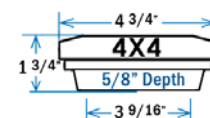

(\*) Requires installation of base adapter - included  
THIS CAP IS ALSO AVAILABLE WITH A LIGHT OPTION, PLEASE SEE THE LOW VOLTAGE LIGHTING SECTION FOR MORE INFORMATION

**DIMENSIONS ARE ACTUAL OPENING SIZE**