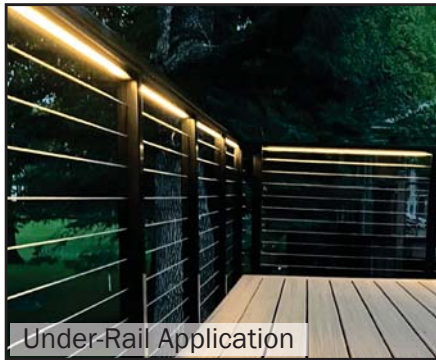

DekPro™ EFFEX LED Light Strip

Sold in any quantity.

Light strip commonly used for stair lighting and/or under rail lighting. Uses 3M adhesive backing to attach to any clean flat surface. Measures 5/16" wide and available in 2 lengths. Trimmable to length in 2" increments. Features 2 quick connect leads for easy wiring.

Item #: DPSL30 - 30" Strip Light (2.5 Watts)
Item #: DPSL55 - 55" Strip Light (4.5 Watts)

Available in:
Black Text

Universal Light Bar - 3" and 7"

Sold in any quantity.

Light bars are versatile and can be used for a multitude of applications. Most commonly used for stair lighting. Features **1 watt** LED lights. Includes 2 screws and screw covers. Light color - 3000K.

3" Light Bar

Item # HPBAR3PCB - Black Textured (Shown)

7" Light Bar

Item # HPBAR7PCB - Black Textured (Shown)

Available in:
Black Text

Red Rock Step Light

Sold in any quantity.

Recessed outdoor step light comfortably illuminates a 4" step. Fixture draws **2 watts**, comes with 48" pigtail, and fits a rough opening 8-1/2" x 2-1/2". Fixture measures 8-3/4"W x 3"H. Light color - 3000K.

Item #: HP772RBLKL - Black Textured