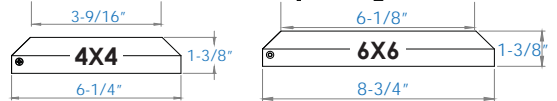

FortressAccents™ Post Skirt - Gloss Black

Sold in any quantity.

Two piece aluminum post base skirt to match FortressAccents post caps.
Comes pre-assembled, screws included.

- Item #: **51500030** - 3-1/16 Skirt
- Item #: 52535010 - 3-9/16" Skirt
- Item #: 52504010 - 4-1/16" Skirt
- Item #: 52505010 - 5-1/8" Skirt (4-9/16" Adaptor included)
- Item #: 52506010 - 6-1/8" Skirt (5-11/16" Adaptor included)