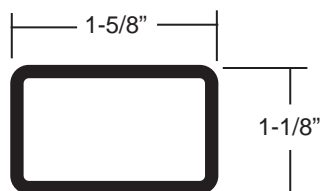

8' - AI¹³⁺ Traditional Aluminum Panel

Sold in any quantity

34" x 93" Fortress AI¹³⁺ welded aluminum panel achieves a total railing height of 36". 40" x 93" Fortress AI¹³⁺ welded aluminum panel achieves a total railing height of 42." Brackets sold separately, see page 205.

36" Rail Height (34" x 93" Panel)

42" Rail Height (40" x 93" Panel)

Item # 51134931 - White

Item # 51134938 - Black Sand (Txt)

Item # 51140931 - White

Item # 51140938 - Black Sand (Txt)