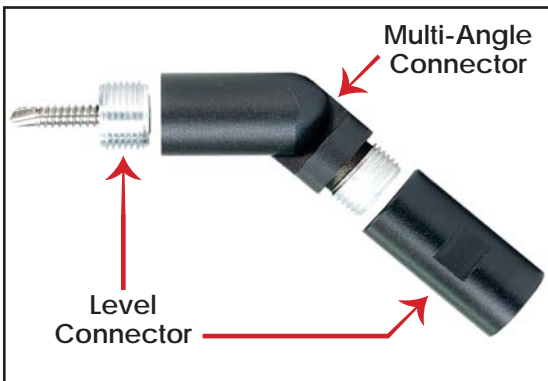

Angle:

Item # 203006 - Black Textured
Item # 203007 - Anodized