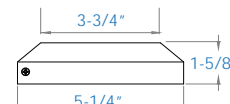

Post Skirt

Sold in any quantity.

2 Piece post skirt to cover standard 5" x 5" post baseplate and hardware. Measures 5-1/4" x 1-5/8" with 2-3/8" opening.

Item # FXSKIRTBLK - Black
Item # FXSKIRTBRZ - Bronze
Item # FXSKIRTWHT - White
Item # FXSKIRTSIL - Silver