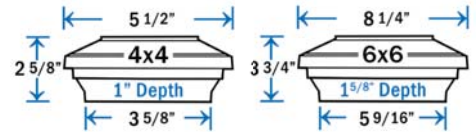

THIS CAP IS ALSO AVAILABLE WITH A LIGHT OPTION, PLEASE SEE THE LOW VOLTAGE LIGHTING SECTION FOR MORE INFORMATION