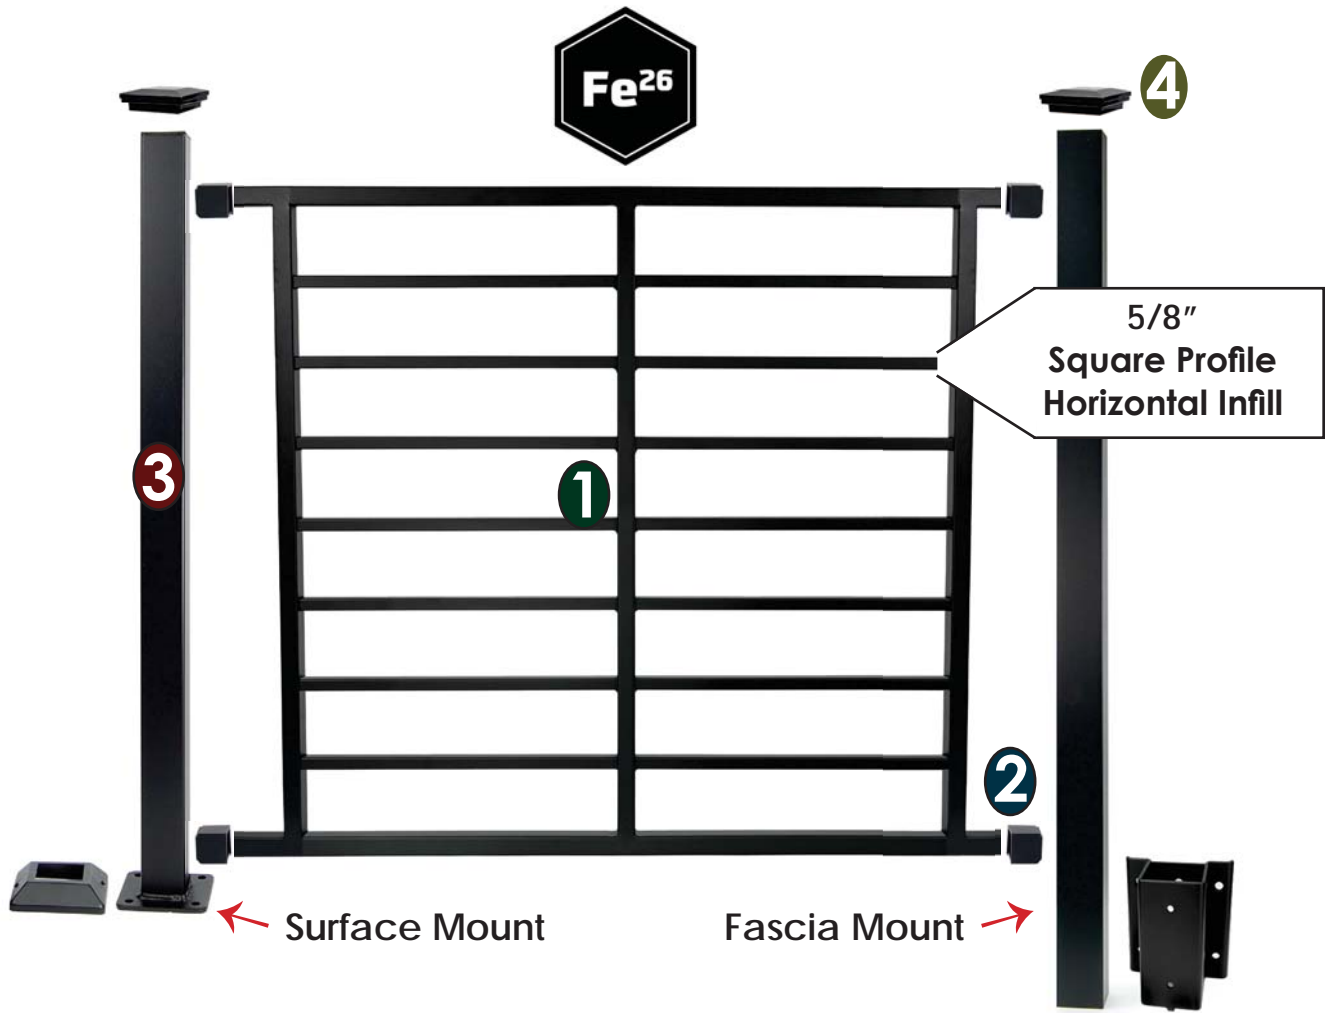

Fortress® AXIS Horizontal Rail

Use the steps below for the following pages to complete your rail system

STEP 1 Choose Rail Panel

STEP 3 Choose Post
Surface or Fascia Mount

STEP 2 Choose Brackets (4 Pack)

STEP 4 Select a Post Cap