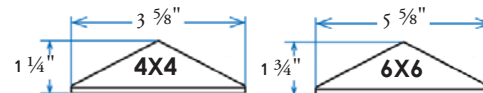

Woodway™ Wood Pyramid Top

Sold in any quantity.

Wood pyramid top with wood skirt.

- Item #: **WW1383** - Cedar - 3-5/8"
- Item #: **WW1641** - Cedar - 5-5/8"