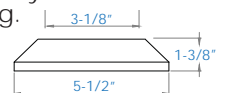

3" Post Skirt 2 pc. - Replacement

Sold in any quantity.

Post base cover included. Also sold separately. Measures 5-1/2" x 1-3/8" with 3-1/8" opening.

Item # 53505108 - Black Sand (Textured)