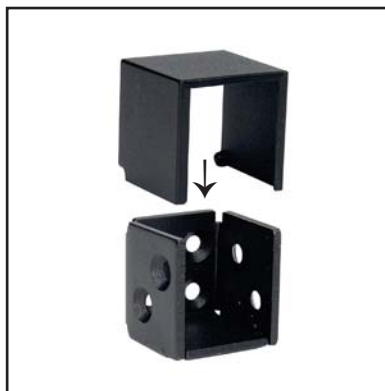

**1" Cap Rail Clip**

Sold in bags of 4.

Clips allow for a clean smooth attachment of wood or composite rail to the top of Fortress AXIS horizontal panels. Clips are recommended every 2' along the rail. Includes screws.

Item # 53504058 - Black Sand (Textured)

**Fortress® Rail Brackets**

Available in:  
Black Sand

**Fe<sup>26</sup> 1" Universal Bracket - Level**

Sold in Bags of 4.

Used for straight installation of Fortress AXIS horizontal panels to post. Includes screws for wood and metal applications.

1" Brackets

Item # 53504008 - Black Sand (Textured)

Available in:  
Black Sand

**Fe<sup>26</sup> 1" Universal Angle Adapter Bracket for Side to Side**

Sold in Bags of 4.

Angle Adapters used to convert 1" UB Bracket for side to side applications. Adjustable up to a 45 degree angle. *Not to be used for stair with AXIS railing. Purchase 1" UB Bracket separately.* Includes screws for wood and metal applications.