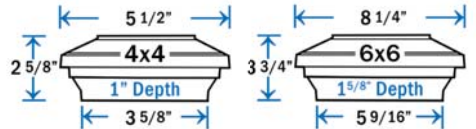

THIS CAP IS ALSO AVAILABLE WITH A LIGHT OPTION, PLEASE SEE THE LOW VOLTAGE LIGHTING SECTION FOR MORE INFORMATION