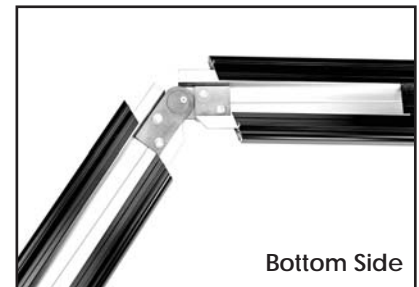

Available in:
Aluminum

Notched Splice for Stairs - 200 Series

Sold in any quantity.

For continuous level to stair transition. Bends to accommodate any angle from 0° - 38°. Requires miter cutting of top rail. Installs using 8 - #10 x 3/4" self-drilling screws (Not Included)

Item #: FXSPLST - Notched Splice