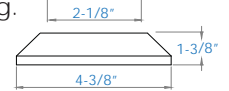

2" Post Skirt 2 pc. - Replacement

Sold in any quantity.

Fe²⁶ - 4-3/8" Post skirt included w/ post. **Also Sold separately.** Measures 4-3/8" x 1-3/8" with 2-1/8" opening.

Item # 53504108 - Black Sand (Textured)

Available in:
Black Sand

Fe²⁶ - 3" Iron Post with 2 pc. Skirt

Sold in any quantity.

3" x 39-1/2" Iron post with 5-1/4" flange and skirt used to install panels at a 36" rail height. Flange holes are 1/2" for fasteners. **Includes skirt for base.**

Item # 53303418 - Black Sand (Textured)

3" x 45-1/2" Iron post with 5-1/4" flange and skirt used to install panels at a 42" rail height. Flange holes are 1/2" for fasteners. **Includes skirt for base.**

Item # 53303478 - Black Sand (Textured)