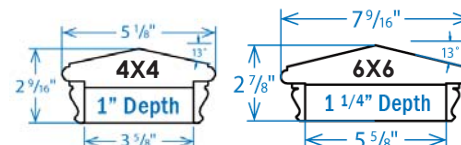

Wood pyramid top with wood skirt.

- Item #: **WW1383** - Cedar - 3-5/8"
- Item #: **WW1641** - Cedar - 5-5/8"

**DIMENSIONS ARE ACTUAL OPENING SIZE**

**FortressAccents™ Post Skirt - Black Sand (Textured)**