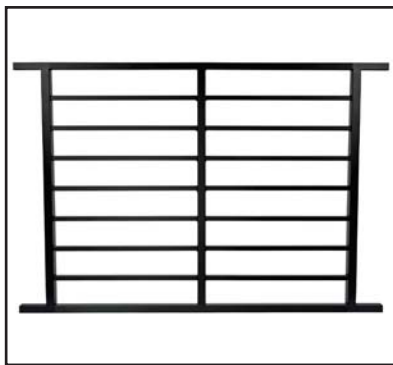

Fortress® AXIS Horizontal Railing Panel - Level

Top / bottom rail measure
1" x 1"

5/8" Square Infill

Available in:
Black Sand

Fe²⁶ Horizontal Railing Panel

Sold in any quantity.

Fortress Fe²⁶ horizontal panel for 36" or 42" rail heights. Top/bottom rail measure 1" x 1" with 5/8" square rod infill. Brackets sold separately, see next page.

6' - Fe²⁶ Horizontal Railing Panel

36" Rail Height (34" x 69.5" Panel)

42" Rail Height (40" x 69.5" Panel)

Item # 53834708 - Black Sand (Txt)

Item # **53840708** - Black Sand (Txt)

8' - Fe²⁶ Horizontal Railing Panel

36" Rail Height (34" x 93.5" Panel)

42" Rail Height (40" x 93.5" Panel)

Item # 53834948 - Black Sand (Txt)

Item # **53840948** - Black Sand (Txt)