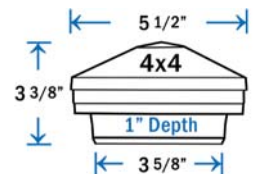

- Item # DPPC3PBLABT - 3-1/16"
- Item # DPPC358PBLABT - 3-5/8" (\*)
- Item # DPPC4PBLABT - 4-1/16"

 DekPro Quick Connect System  
(\*) Requires installation of base adapter - included

**DIMENSIONS ARE ACTUAL OPENING SIZE**