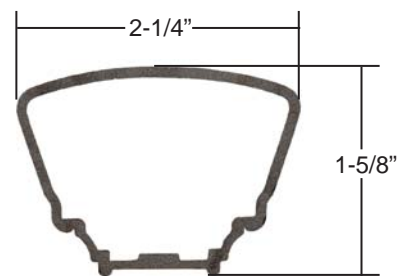

Available Baluster Colors: