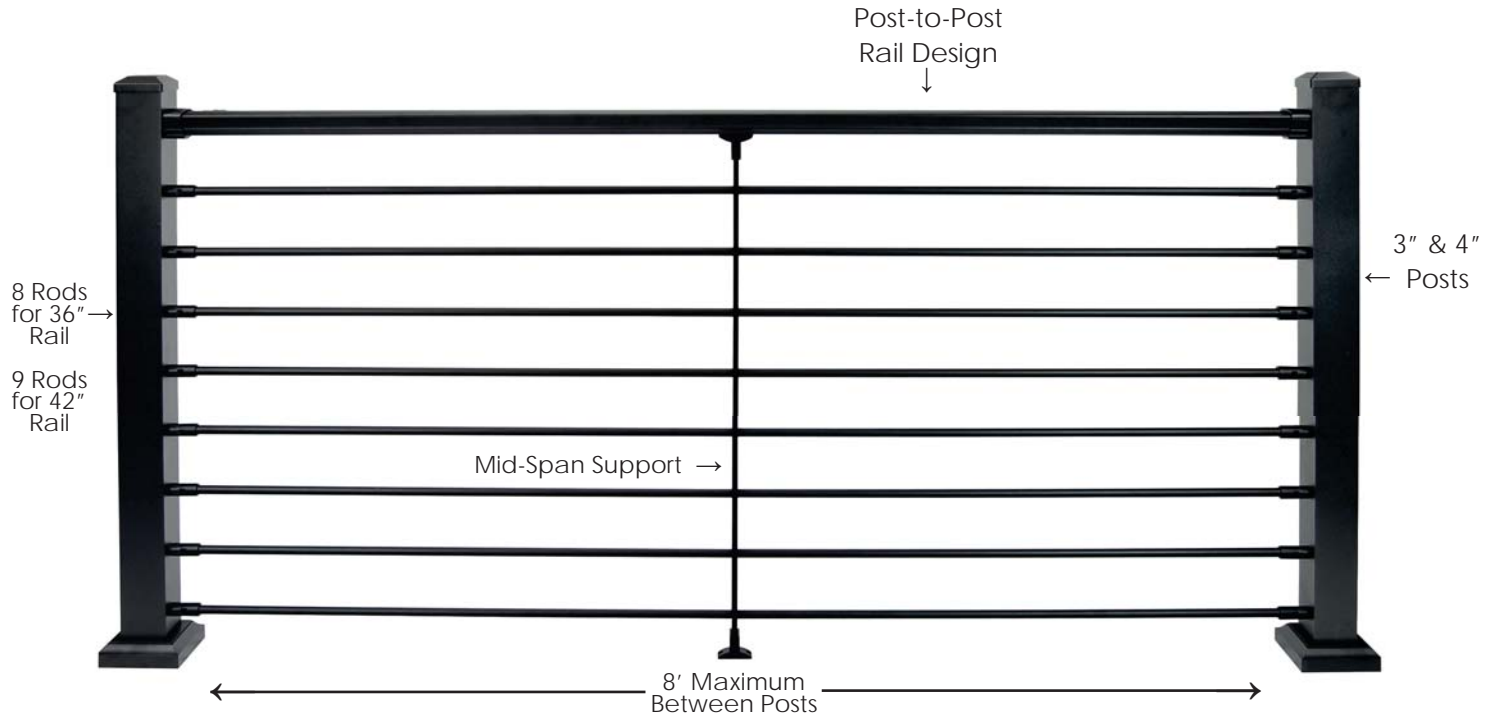

## Horizontal Baluster Railing System

- Sleek, Modern Design
- 6' and 8' Lengths
- Field Trimmable to Length
- Level and Stair Railings

- 36" and 42" Rail Heights
- Easy Installation
- 5/8" Diameter Rods