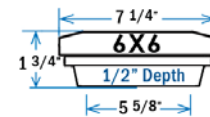

(*) Requires installation of base adapter - included
THIS CAP IS ALSO AVAILABLE WITH A LIGHT OPTION, PLEASE SEE THE LOW VOLTAGE LIGHTING SECTION FOR MORE INFORMATION