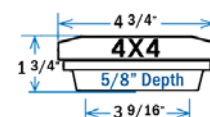

(*) Requires installation of base adapter - included
THIS CAP IS ALSO AVAILABLE WITH A LIGHT OPTION, PLEASE SEE THE LOW VOLTAGE LIGHTING SECTION FOR MORE INFORMATION