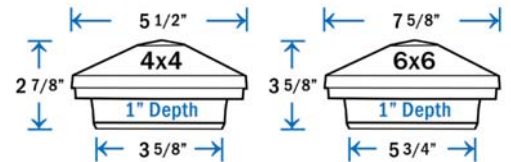

(*) Requires installation of base adapter - included

FOR LIGHTING OPTIONS, PLEASE SEE THE LOW VOLTAGE LIGHTING SECTION FOR MORE INFORMATION