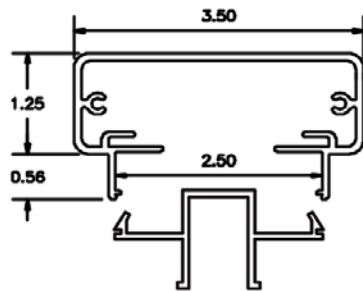

Available in:

Black

Bronze

White

Silver

60" Series 200 Top Rail Glass Infill

Sold in any quantity.

60" Glass infill installs into the bottom side of series 200 top rail. Designed to accept 1/4" glass panels with the addition of the glass gasket placed inside the extrusion. Field trimmable with carbide blade.
Glass not included and must be sourced locally.

Item #: FXFIG200BLK5 - Black
Item #: FXFIG200BRZ5 - Bronze
Item #: FXFIG200WHT5 - White
Item #: FXFIG200SIL5 - Silver