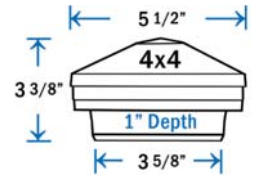

- Item # DPPC3PBLDWT - 3-1/16"
- Item # DPPC358PBLDWT - 3-5/8" (\*)
- Item # DPPC4PBLDWT - 4-1/16"

DekPro Quick Connect System

(\*) Requires installation of base adapter - included

**Iris Anello Pyramid Post Cap - White**