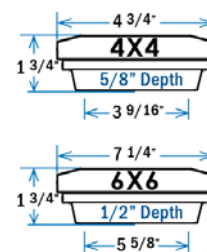

THIS CAP IS ALSO AVAILABLE WITH A LIGHT OPTION, PLEASE SEE THE LOW VOLTAGE LIGHTING SECTION FOR MORE INFORMATION