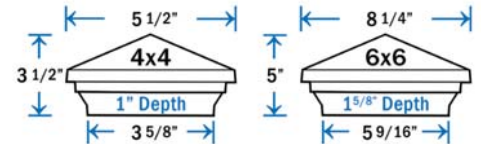

THIS CAP IS ALSO AVAILABLE WITH A LIGHT OPTION, PLEASE SEE THE LOW VOLTAGE LIGHTING SECTION FOR MORE INFORMATION