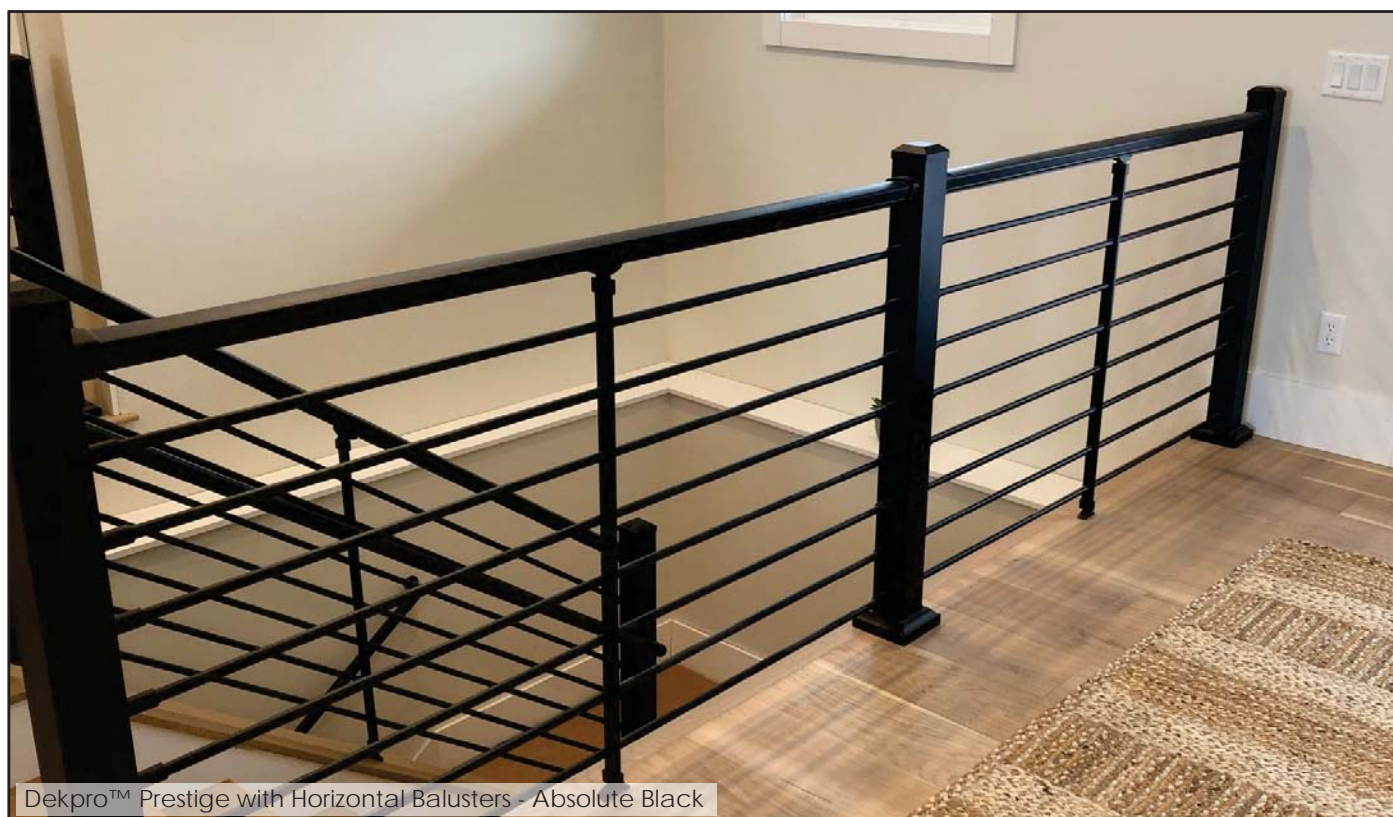

Dekpro™ Prestige with Horizontal Balusters - Absolute Black