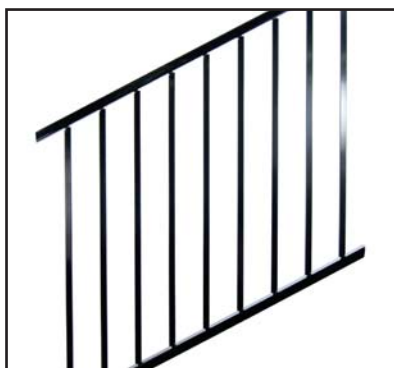

Fortress® AI¹³⁺ Adjustable Aluminum Stair Panels

Available in:

☐ White

☒ Black Sand

8' - AI¹³⁺ Adjustable Stair Aluminum Panel

Sold in any quantity

Fortress AI¹³ aluminum panel for stairs and ramps, achieves a total railing height of either 36" or 42". Panel adjustable from 5° - 45°. Brackets sold separately, see page 205.

36" Rail Height (34" x 93" Panel)

42" Rail Height (40" x 93" Panel)

Item # 51234721 - White

Item # 51234728 - Black Sand (Txt)

Item # 51240931 - White

Item # 51240938 - Black Sand (Txt)