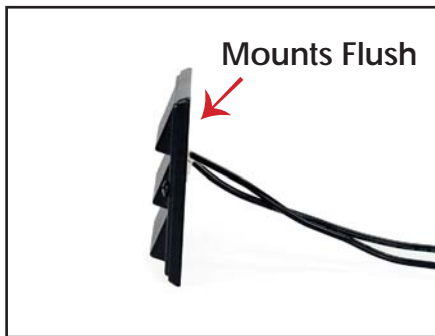

Available in:
☒ Black Text

Estes Step Light

Sold in any quantity.

Recessed outdoor step fixture comfortably illuminates a 4" step. Fixture draws **1.5 watt**, comes with 48" pigtail, and fits a rough opening 3" in diameter. Measures 4-1/4"W x 3-1/2"H. Light color - 3000K.

Item #: HP761RPCBLX - Black Textured