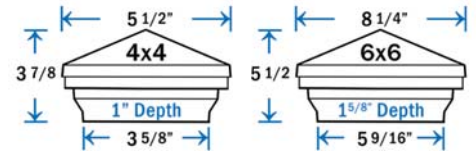

(+) 5-9/16" Post cap draws 4 watts