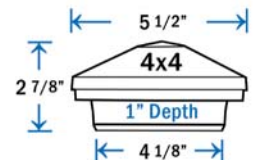

Venus Pyramid Post Cap - White

Sold in any quantity.

Aluminum pyramid post cap with LED down lights in each corner, draws 2 watts total per cap. Light color - 3000 - 3500K.

- Item #: **DLX-6050** - 3-5/8"
- Item #: **RLX-6050** - 4-1/16"
- Item #: **TLX-6050** - 4-5/8"
- Item #: **FLX-6050** - 5-1/16"
- Item #: **DLX-8050** - 5-9/16" (+)