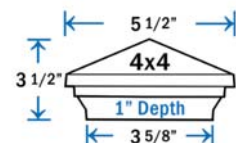

DIMENSIONS ARE ACTUAL OPENING SIZE

DekPro™ EFFEX Glow Post Cap - Bronze (Textured)

Sold in any quantity.

Aluminum flat top post cap with LED glow ring light. Features 2 quick connect leads for easy wiring. Draws **2.2 watts** total per cap. Light color - 3000 - 3500K.

- Item # DPPC3FBLCBT - 3-1/16"
- Item # DPPC358FBLCBT - 3-5/8" (*)
- Item # DPPC4FBLCBT - 4-1/16"

(*) Requires installation of base adapter - included

Saturn Anello Flat Top Post Cap - Bronze

Sold in any quantity.

Aluminum flat top with LED band light draws **1.6 watts** total per cap. Light color - 3000 - 3500K.

- Item #: **DLA-7045** - 3-5/8"
- Item #: **RLA-7045** - 4-1/16"
- Item #: **CLA-7045** - 4-3/8"
- Item #: **TLA-7045** - 4-5/8"
- Item #: **FLA-7045** - 5-1/16"
- Item #: **JLA-7045** - 5-9/16" (+)

(+) 5-9/16" Post cap draws 4 watts

DekPro™ EFFEX Avalanche Post Cap - Bronze (Textured)

Sold in any quantity.

Aluminum pyramid post cap features powerful LED down lights on all 4 sides to illuminate the area around the post. LED post caps feature 2 quick connect leads for easy wiring. Draws **3.5 watts**. Light color - 3000 - 3500K.

- Item # DPPC3PDLCBT - 3-1/16"
- Item # DPPC358PDLCBT - 3-5/8" (*)
- Item # DPPC4PDLCBT - 4-1/16"

(*) Requires installation of base adapter - included

Venus Pyramid Post Cap - Bronze

Sold in any quantity.

Aluminum pyramid post cap with LED down lights in each corner, draws **2 watts** total per cap. Light color - 3000 - 3500K.

- Item #: **DLX-6055** - 3-5/8"
- Item #: **RLX-6055** - 4-1/16"
- Item #: **TLX-6055** - 4-5/8"
- Item #: **FLX-6055** - 5-1/16"