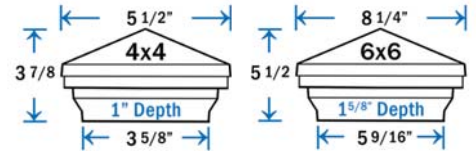

Iris Anello Pyramid Post Cap - White

Sold in any quantity.

Aluminum pyramid top with LED band light draws **1.6 watts** total per cap. Light color - 3000 - 3500K.

- Item #: **DLA-7050** - 3-5/8"
- Item #: **RLA-7050** - 4-1/16"
- Item #: **CLA-7050** - 4-3/8"
- Item #: **TLA-7050** - 4-5/8"
- Item #: **FLA-7050** - 5-1/16"
- Item #: **JLA-7050** - 5-9/16" (+)

(+) 5-9/16" Post cap draws 4 watts