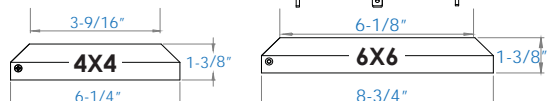

FortressAccents™ Post Skirt - White

Sold in any quantity.

Two piece aluminum post base skirt to match FortressAccents post caps.
Comes pre-assembled, screws included.

- Item #: **51500031** - 3-1/16" Skirt
- Item #: 52535011 - 3-9/16" Skirt
- Item #: 52504011 - 4-1/16" Skirt
- Item #: 52505011 - 5-1/8" Skirt (4-9/16" Adaptor included)
- Item #: 52506011 - 6-1/8" Skirt (5-11/16" Adaptor included)