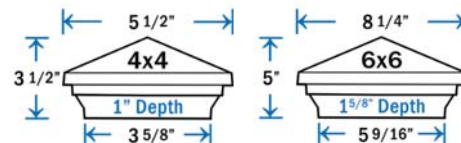

THIS CAP IS ALSO AVAILABLE WITH A LIGHT OPTION, PLEASE SEE THE LOW VOLTAGE LIGHTING SECTION FOR MORE INFORMATION