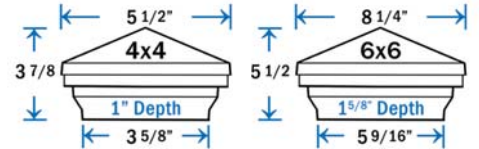

(+) 5-9/16" Post cap draws 4 watts