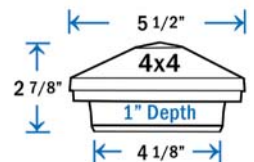

- Item # DPPC4PGWHT - 4-1/16"

FOR LIGHTING OPTIONS, PLEASE SEE THE LOW VOLTAGE LIGHTING SECTION FOR MORE INFORMATION

**DIMENSIONS ARE ACTUAL OPENING SIZE**

**Sirius Pyramid Post Cap - White**

Sold in any quantity.