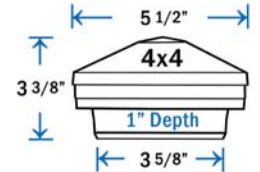

- Item # DPPC3PBLCBT - 3-1/16"
- Item # DPPC358PBLCBT - 3-5/8" (\*)
- Item # DPPC4PBLCBT - 4-1/16"

DekPro Quick Connect System

(\*) Requires installation of base adapter - included

**Iris Anello Pyramid Post Cap - Bronze**