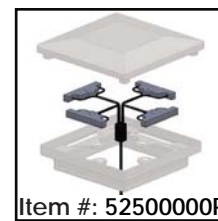

Item #: 52500000P