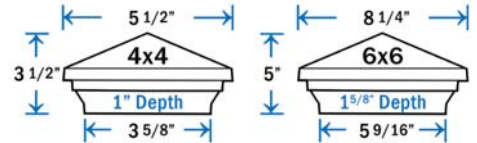

Venus Pyramid Post Cap - Matte Black (Textured)

Sold in any quantity.

Aluminum pyramid post cap with LED down lights in each corner, draws **2 watts** total per cap. Light color - 3000 - 3500K.

- Item #: **DLX-605MB** - 3-5/8"
- Item #: **RLX-605MB** - 4-1/16"
- Item #: **TLX-605MB** - 4-5/8"
- Item #: **FLX-605MB** - 5-1/16"
- Item #: **DLX-805MB** - 5-9/16" (+)

(+) 5-9/16" Post cap draws 4 watts