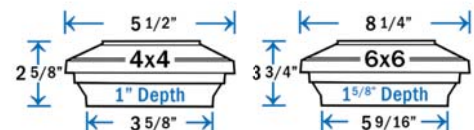

Neptune Flat Top Post Cap - Matte Black (Textured)

Sold in any quantity.

Aluminum flat top post cap with LED down lights in each corner, draws **2 watts** total per cap. Light color - 3000 - 3500K.

- Item #: **DLX-604MB** - 3-5/8"
- Item #: **RLX-604MB** - 4-1/16"
- Item #: **TLX-604MB** - 4-5/8"
- Item #: **FLX-604MB** - 5-1/16"
- Item #: **DLX-804MB** - 5-9/16" (+)

(+) 5-9/16" Post cap draws 4 watts