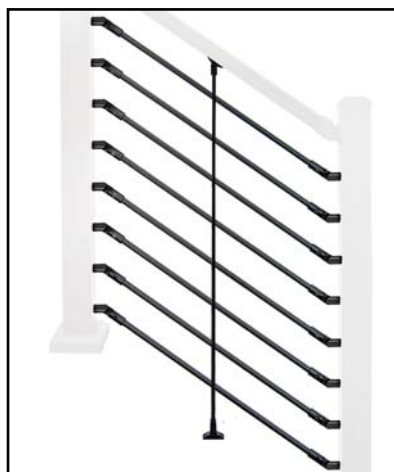

Horizontal Baluster Kits for DekPro^{TM} Prestige