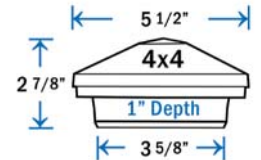

DekPro™ EFFEX Avalanche Post Cap - White

Sold in any quantity.

Aluminum pyramid post cap with smooth satin finish features powerful LED down lights on all 4 sides to illuminate the area around the post. LED post caps feature 2 quick connect leads for easy wiring. Draws 3.5 watts. Light color - 3000 - 3500K.

- Item # **DPPC4PDLGWHT** - 4-1/16"