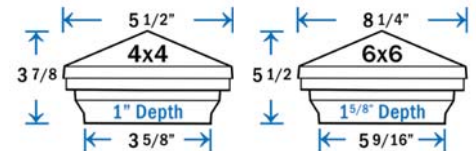

(+) 5-9/16" Post cap draws 4 watts