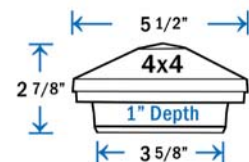

- Item # DPPC3PDLCBT - 3-1/16"
- Item # DPPC358PDLCBT - 3-5/8" (\*)
- Item # DPPC4PDLCBT - 4-1/16"

(\*) Requires installation of base adapter - included

**Venus Pyramid Post Cap - Bronze**

Sold in any quantity.