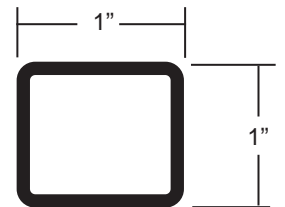

Top Rail Profile