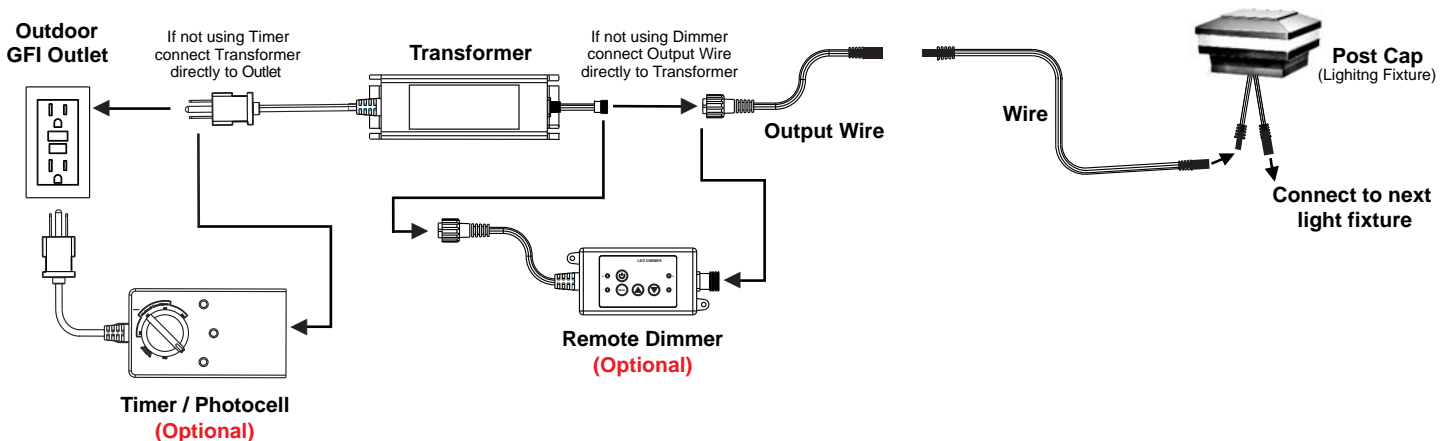

Power Supply Diagram