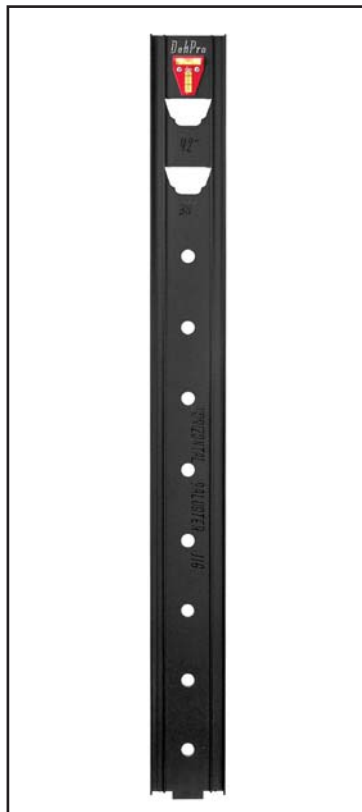

ACTUAL FREIGHT CHARGES APPLY TO DEKPRO™ PRESTIGE RAIL ORDERS

Post Jig and Caps (Textured)

Available in:
☒ Black

Quick Jig Rail Guide - For Level Railing

Sold in any quantity.

Quick Jig rail guide allows the installer to easily locate and fasten top rail bracket as well as locate horizontal baluster railing without having to measure or center manually.
Fits 3" post, but can be used on 4" post if reversed (2-way level may have to be removed for 4" post)

Item # PRJIG3RR - 3" post jig for rod rail