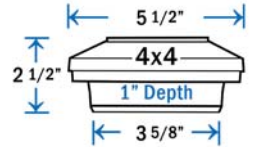

(*) Requires installation of base adapter - included

THIS CAP IS ALSO AVAILABLE WITH A LIGHT OPTION, PLEASE SEE THE LOW VOLTAGE LIGHTING SECTION FOR MORE INFORMATION