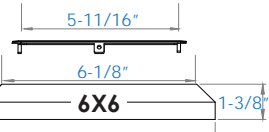

FortressAccents™ Post Skirt - Antique Bronze (Textured)

Sold in any quantity.

Two piece aluminum post base skirt to match FortressAccents post caps.
Comes pre-assembled, screws included.

- Item #: 52535016 - 3-9/16" Skirt
- Item #: 52504016 - 4-1/16" Skirt
- Item #: 52505016 - 5-1/8" Skirt (4-9/16" Adaptor included)
- Item #: 52506016 - 6-1/8" Skirt (5-11/16" Adaptor included)