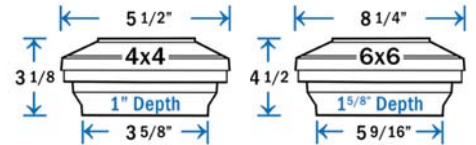

(+) 5-9/16" Post cap draws 4 watts