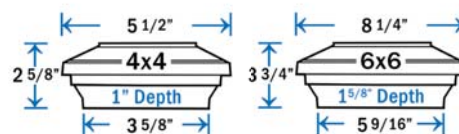

(*) Requires installation of base adapter - included
THIS CAP IS ALSO AVAILABLE WITH A LIGHT OPTION, PLEASE SEE THE LOW VOLTAGE LIGHTING SECTION FOR MORE INFORMATION