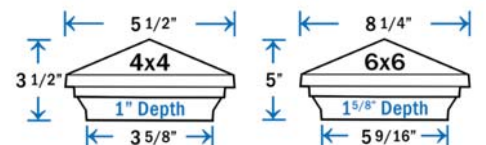

(+) 5-9/16" Post cap draws 4 watts