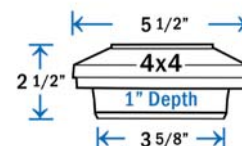

(*) Requires installation of base adapter - included