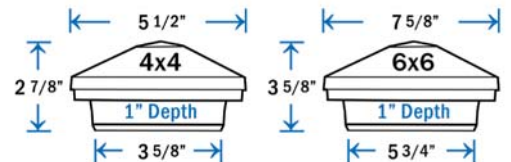

- Item # DPPC358PBRNT - 3-5/8" (\*)
- Item # DPPC4PBRNT - 4-1/16"
- Item # DPPC558PBRNT - 5-5/8" (\*)
- Item # DPPC6PBRNT - 6-1/16"

(\*) Requires installation of base adapter - included

**DIMENSIONS ARE ACTUAL OPENING SIZE**