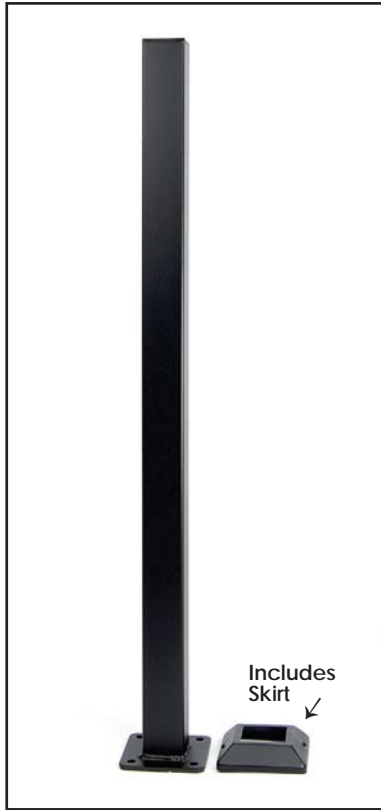

ACTUAL FREIGHT CHARGES APPLY TO FORTRESS® RAIL ORDERS

Fortress® Posts, Caps & Skirts

Available in:
Black Sand

Fe²⁶ - 2" Iron Post with 2 pc. Skirt

Sold in any quantity.

2" x 39-1/2" Iron post with 4" flange and skirt used to install panels at a 36" rail height. Flange holes are 1/2" for fasteners. **Includes skirt for base.**

Item # 53302418 - Black Sand (Textured)

2" x 45-1/2" Iron post with 4" flange and skirt used to install panels at a 42" rail height. Flange holes are 1/2" for fasteners. **Includes skirt for base.**

Item # 53302478 - Black Sand (Textured)

FortressAccents™ 2" Post Cap

Sold in any quantity.

Accents flat die cast aluminum post cap for 2" post.

Item # 52500028 - Black Sand (Textured)

2" Post Skirt 2 pc. - Replacement

Sold in any quantity.

Fe²⁶ - 4-3/8" Post skirt included w/ post. **Also Sold separately.** Measures 4-3/8" x 1-3/8" with 2-1/8" opening.

Item # 53504108 - Black Sand (Textured)