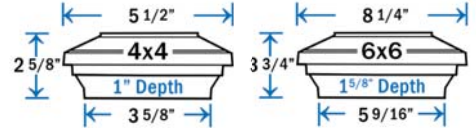

THIS CAP IS ALSO AVAILABLE WITH A LIGHT OPTION, PLEASE SEE THE LOW VOLTAGE LIGHTING SECTION FOR MORE INFORMATION