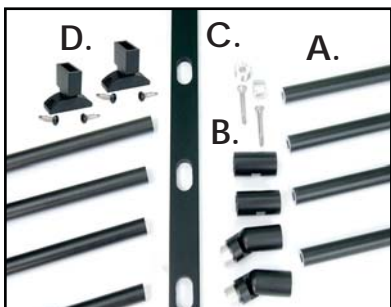

Stair Kit Includes:

- A. 8 - 5/8" Diameter Horizontal Balusters
- B. 16 - Stair Horizontal Baluster Connectors w/ Fasteners
- C. 1 - Mid-Rail Support
- D. 2 - Mid-Rail Support Connector Shoes w/ Fasteners