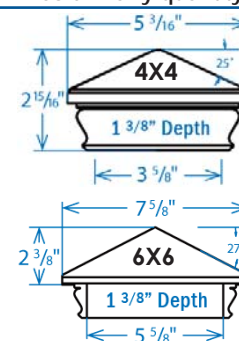

Post Point - Copper

Sold in any quantity.

Pyramid post cap made from 100% solid high quality copper. Has a natural look that will patina to a green color over time.

- Item #: **CT558XL** - Copper - 5-1/2"