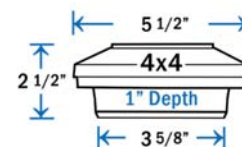

(*) Requires installation of base adapter - included
THIS CAP IS ALSO AVAILABLE WITH A LIGHT OPTION, PLEASE SEE THE LOW VOLTAGE LIGHTING SECTION FOR MORE INFORMATION