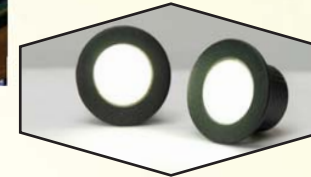

Recessed Riser Lights