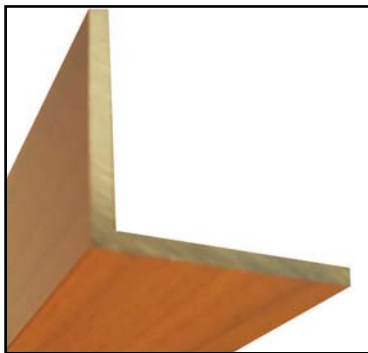

20' Angle Flashing for 200 series only

Sold in any quantity.

Angle Flashing powder coated and made exclusively for the 200 series deck plank, comes in 20 foot section only and comes with 11 color matched powder coated stainless steel fasteners

- Item # *LD200ASOLIDCOLOR + Color
- Item # *LD200AWOODGRAIN + Color