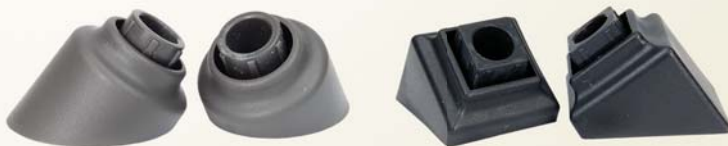

NEW - Architectural Baluster Connectors!

Level Connectors

- Fits most 3/4" diameter balusters
- Round and square connectors
- One piece stair connectors
- Smooth, sleek design
- Adds a designer flair to any deck
- Available in 3 popular colors
- Made in the USA

Stair Connectors

Available In:

Black

Bronze

White

ALUMINUM
Solutions
BALUSTERS

Call ADI[™] (800) 335 - 5909 for additional information

MARKETER & DISTRIBUTOR OF DECKING RELATED SPECIALTY PRODUCTS