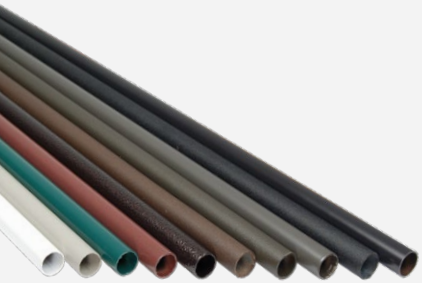

Available Colors:

*Colors shown are representation only. See actual product when selecting

Slide Over Accessories

Baskets

Collars

*Only Available in Smooth Black & Bronze finishes for both Round and Square

- 3/4" Diameter
- 26", 32" and 36" Lengths
- Available in all Colors
- 29" Length - Black and Hammered Bronze Only

Square

- 3/4" Diameter
- 26", 32" and 36" Lengths
- Available in Most Colors
- 29" Length - Black and Hammered Bronze Only

Face Mount

- Face Mount, Bow & Belly
- Available in Satin Black, Satin Bronze, Hammered Bronze, Text. Black & Text. Bronze
- Color Matched Screws Included

Belly

Bow

Clear Glass

Glass Balusters

- 4" Clear Tempered Glass
- 26" and 32" Lengths
- Available for Level and Stair
- Connectors in Black, Bronze & White