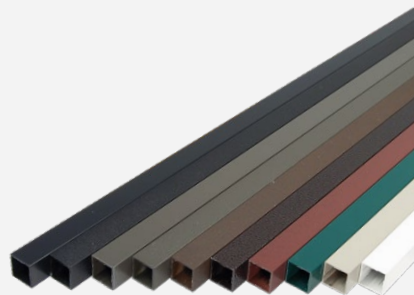

DekPro™ EFFEX Post Caps Shown

2x4 Railing Connectors

Level

Stair

45° Angle

2x4 Connectors

- Level, 45°, and Stairs
- Four Color Options: Black, Bronze, Cedar and Gray
- Color Matched Screws Included

Baluster Features

Available Colors:

*Colors shown are representation only. See actual product when selecting

Slide Over Accessories

Baskets

Collars

*Only Available in Smooth Black & Bronze finishes for both Round and Square

- 3/4" Diameter
- 26", 32" and 36" Lengths
- Available in all Colors
- 29" Length - Black and Hammered Bronze Only

Square

- 3/4" Diameter
- 26", 32" and 36" Lengths
- Available in Most Colors
- 29" Length - Black and Hammered Bronze Only

Face Mount

- Face Mount, Bow & Belly
- Available in Satin Black, Satin Bronze, Hammered Bronze, Text. Black & Text. Bronze
- Color Matched Screws Included

Belly

Bow

Clear Glass

Glass Balusters

- 4" Clear Tempered Glass
- 26" and 32" Lengths
- Available for Level and Stair
- Connectors in Black, Bronze & White