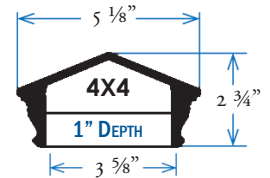

Rondi Textured Lit Post Cap - Dark Copper Vein

Sold in any quantity.

Dark copper vein Rondi post cap illuminated on 4 sides with 6 LED's per side and is made from high quality sand cast aluminum. Must use with Dekor™ EZ series transformers sold separately. Cap draws 7.2 watts. Light color - 3200K.

Item #: PCRL4S10 - 4-9/16"
Item #: PCR51L4S10 - 5-1/8"
Item #: PCGL4S10 - 5-5/8"
Item #: PCBKL4S10 - 6-1/16"

Plug and Play Connectors