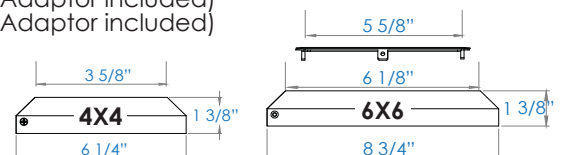

Accents Textured Post Skirt - Black Sand

Sold in any quantity.

Two piece aluminum post base skirt to match Fortress™ Accents post caps. Comes pre-assembled in packaging, screws included.

- Item #: 52535018 - 3-5/8" Skirt
- Item #: 52504018 - 4" Skirt
- Item #: 52505018 - 5" Skirt (4-1/2" Adaptor included)
- Item #: 52506018 - 6" Skirt (5-5/8" Adaptor included)