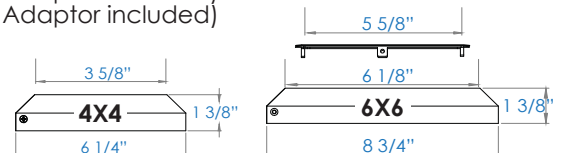

Accents Post Skirt - White

Sold in any quantity.

Two piece aluminum post base skirt to match Fortress™ Accents post caps. Comes pre-assembled in packaging, screws included.

- Item #: 52535011 - 3-5/8" Skirt
- Item #: 52504011 - 4" Skirt
- Item #: 52505011 - 5" Skirt (4-1/2" Adaptor included)
- Item #: 52506011 - 6" Skirt (5-5/8" Adaptor included)