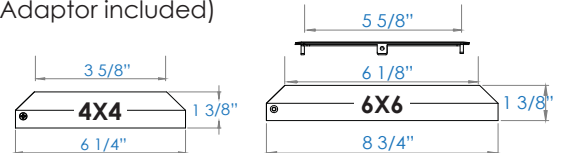

Accents Post Skirt - Gloss Black

Sold in any quantity.

Two piece aluminum post base skirt to match Fortress™ Accents post caps. Comes pre-assembled in packaging, screws included.

- Item #: 52535010 - 3-5/8" Skirt
- Item #: 52504010 - 4" Skirt
- Item #: 52505010 - 5" Skirt (4-1/2" Adaptor included)
- Item #: 52506010 - 6" Skirt (5-5/8" Adaptor included)