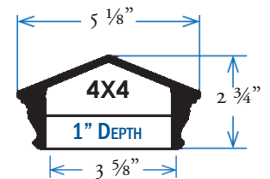

Rondi Textured Lit Post Cap - Antique Black

Sold in any quantity.

Antique textured black Rondi post cap illuminated on 4 sides with 6 LED's per side and is made from high quality sand cast aluminum. Must use with Dekor™ EZ series transformers sold separately. Cap draws 7.2 watts. Light color - 3200K.

Item #: PCRL4S05 - 4-9/16"
Item #: PCR51L4S05 - 5-1/8"
Item #: PCGL4S05 - 5-5/8"
Item #: PCBKL4S05 - 6-1/16"

Plug and Play Connectors