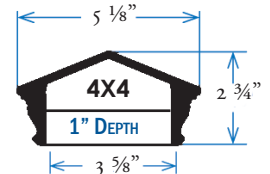

Plug and Play Connectors