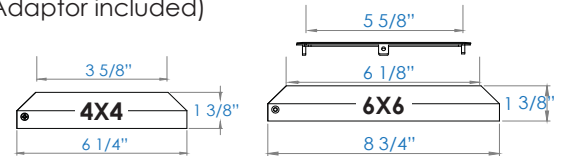

Accents Textured Post Skirt - Antique Bronze

Sold in any quantity.

Two piece aluminum post base skirt to match Fortress™ Accents post caps. Comes pre-assembled in packaging, screws included.

- Item #: 52535016 - 3-5/8" Skirt
- Item #: 52504016 - 4" Skirt
- Item #: 52505016 - 5" Skirt (4-1/2" Adaptor included)
- Item #: 52506016 - 6" Skirt (5-5/8" Adaptor included)

Rondi Textured Lit Post Cap - Oil Rubbed Bronze

Sold in any quantity.

Oil rubbed bronze Rondi post cap illuminated on 4 sides with 4 LED's per side and is made from high quality sand cast aluminum. Must use with Dekor™ EZ series transformers sold separately. Cap draws 4.8 watts. Light color - 3200K.

- Item #: PCLRL4S07 - 3-5/8"
- Item #: PCR41L4S07 - 4-1/8"