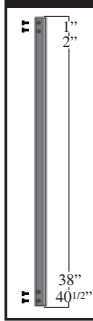

Styles

31" Vintage Iron Square Baluster Face Mount

Sold in packs of 10. 4/case

31" x 5/8" Vintage series square baluster for face mount installation to achieve a total railing height of 36". Screws included.

- Item # 54131018 - Black Sand (Textured)
- Item # 660106 - Antique Bronze
- Item # 660100 - Gloss Black
- Item # 660102 - Oil Rubbed Bronze

Please use 2.67 balusters per lineal foot for estimating purposes

42"

Available in:

- Black Sand
- Ant. Bronze
- Gloss Black
- Oil Rub. Bronze

Styles

42" Vintage Iron Square Baluster Face Mount

Sold in packs of 10. 4/case

42" x 5/8" Vintage series square baluster for face mount installation to achieve a total railing height of 36" when attached to fascia. Screws included.