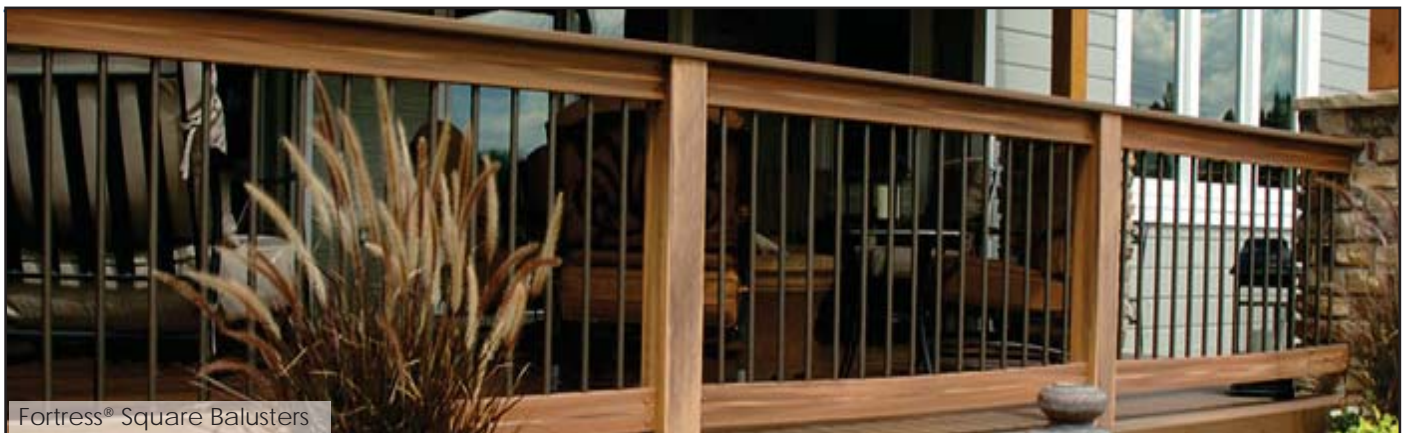

Fortress® Square Balusters