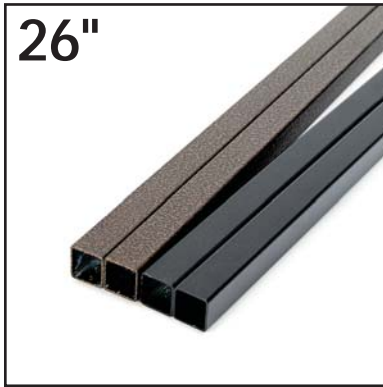

- Item # 54126008 - Black Sand (Textured)
- Item # 660006 - Antique Bronze
- Item # 660002 - Oil Rubbed Bronze

Please use 2.67 balusters per lineal foot for estimating purposes

32"

Available in:

- Black Sand
- Ant. Bronze
- Oil Rub. Bronze

Styles

32" Vintage Iron Round Baluster

Sold in packs of 10. 8/case

32" x 3/4" Vintage series round baluster designed for a 42" rail height. Install with EZ mounts or vintage round shoes.

- Item # 54132008 - Black Sand (Textured)
- Item # 660056 - Antique Bronze
- Item # 660052 - Oil Rubbed Bronze

Please use 2.67 balusters per lineal foot for estimating purposes

Available in:

- Black

Styles

EZ Mounts

Sold in bags of 20. 50/case

EZ Mounts are for installation of vintage series round balusters. Screws included.

- Item # 640055 - Standard
- Item # 640056 - Stairs

Fortress® Round Balusters

ACTUAL FREIGHT CHARGES APPLY TO ALL FORTRESS® BALUSTER ORDERS

26"

Available in:
Black Sand
Ant. Bronze

26" Mega Square Iron Baluster