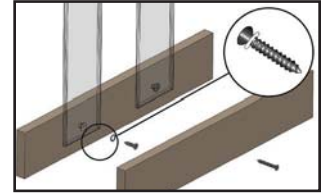

Item # 660685

Available in:

Black

Pure View® Nylon Mounting Shoe - Stairs

Sold in bags of 10. 20/case

Pure View nylon mounting shoe is used for surface mount installation of Pure View glass balusters for stair applications. Compatible for stair angles between 25-37 degrees. Screws included.

Item # 660687

ACTUAL FREIGHT CHARGES APPLY TO ALL FORTRESS® BALUSTER ORDERS

Available in:
Black

Pure View® Screw & Washer

Sold in bags of 10.

Pure View screw & washer for sandwich method installation of Pure View glass balusters for straight and stair applications. Screws are ordered separately. Includes enough screws to do 5 glass balusters.

Item # 650032

Available in:
Black

2x4 Nylon Railing Bracket - Level & Stair

Sold in packs of 2.

2x4 Nylon mounting bracket for attaching 2x4 railings to post. Used for both Level and Stair applications. Screws included.