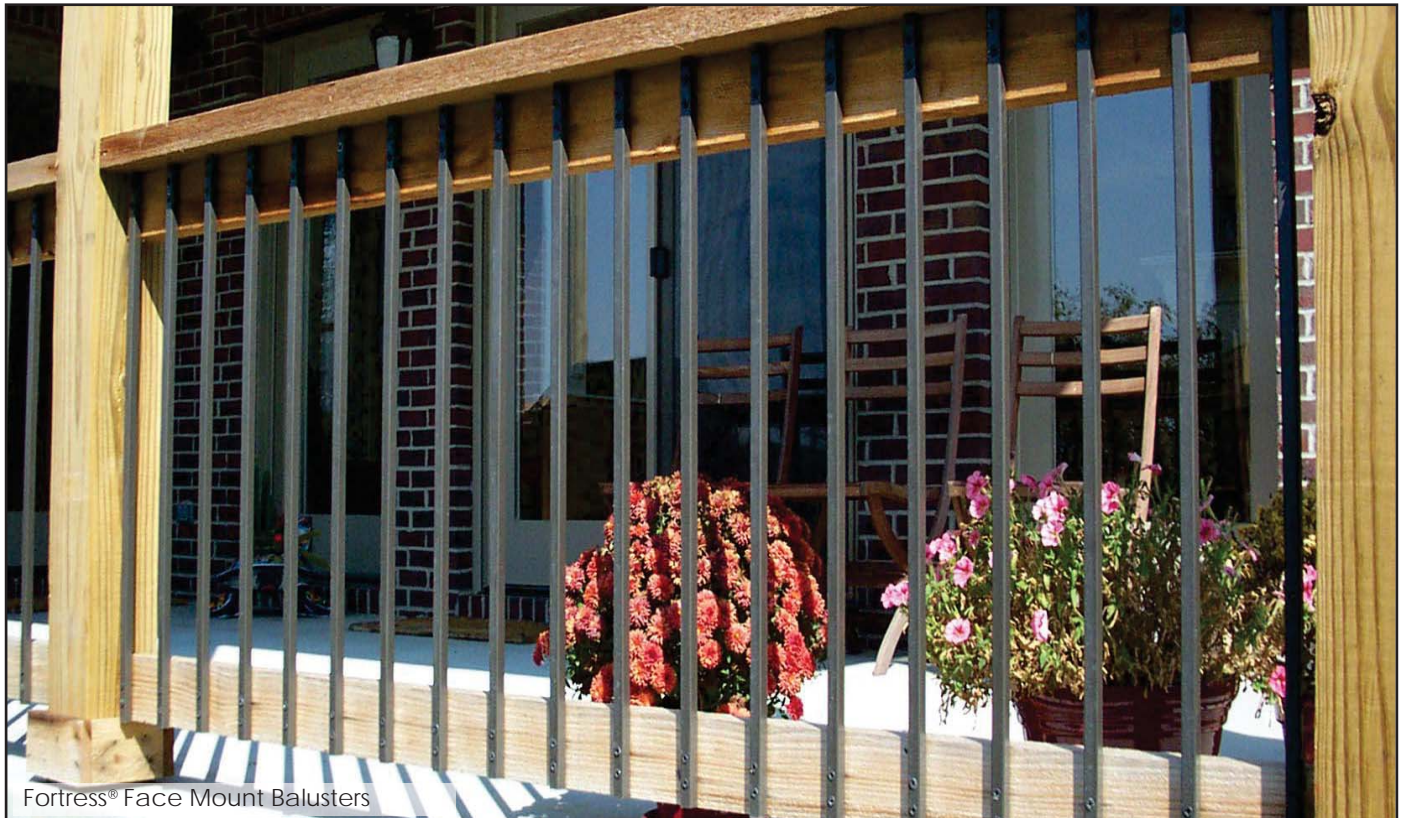

Fortress® Face Mount Balusters