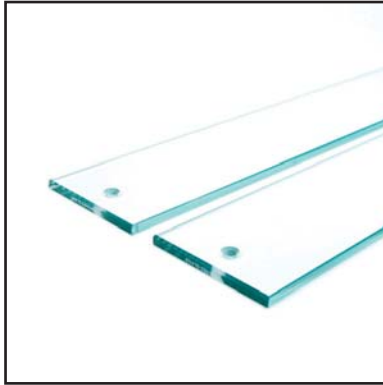

42"

Available in:

- Black Sand
- Ant. Bronze
- Gloss Black
- Oil Rub. Bronze

Styles

42" Vintage Iron Square Baluster Face Mount

Sold in packs of 10. 4/case

42" x 5/8" Vintage series square baluster for face mount installation to achieve a total railing height of 36" when attached to fascia. Screws included.

Fortress® Face Mount Balusters

ACTUAL FREIGHT CHARGES APPLY TO ALL FORTRESS® BALUSTER ORDERS

Available in:

Clear

26" & 34" Pure View® Glass - Standard

Sold in packs of 5. 3/case

26" & 34" Pure View 5/16" tempered glass balusters that are 3-3/4" wide for straight installations. Fasteners not included.