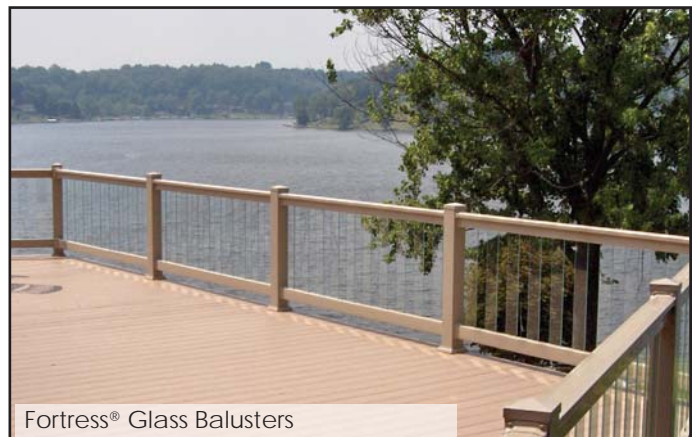

Fortress® Glass Balusters