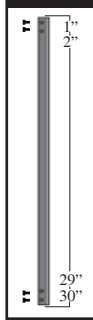

Item # 54132018 - Black Sand (Textured)
Item # 660156 - Antique Bronze

Please use 2.67 balusters per lineal foot for estimating purposes

Available in:
Black

Mega EZ Mounts

Sold in bags of 20. 50/case

Mega EZ mounts are for installation of mega series square balusters. Screws included.

Item # 640053 - Standard
Item # 640054 - Stairs

Fortress® Square Balusters

ACTUAL FREIGHT CHARGES APPLY TO ALL FORTRESS® BALUSTER ORDERS

31"

Available in:

- Black Sand
- Ant. Bronze
- Gloss Black
- Oil Rub. Bronze

Styles

31" Vintage Iron Square Baluster Face Mount

Sold in packs of 10. 4/case

31" x 5/8" Vintage series square baluster for face mount installation to achieve a total railing height of 36". Screws included.