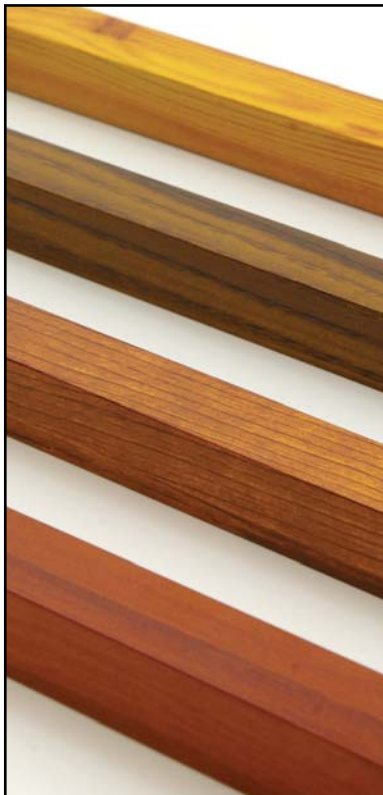

Available in:

-  Knotty Pine
-  Med. Cherry
-  Chestnut
-  Redwood

Styles

26" Round Wood Grain Aluminum Baluster

Sold in any quantity. 10/pack

26" x 3/4" round baluster designed for 36" rail height.

- Item # **DPR26KP** - Knotty Pine
- Item # **DPR26MC** - Mediterranean Cherry
- Item # **DPR26CN** - Chestnut
- Item # **DPR26RW** - Redwood

Please use 2.67 balusters per lineal foot for estimating purposes

Available in:

-  Knotty Pine
-  Med. Cherry
-  Chestnut
-  Redwood

Styles

26" Square Wood Grain Aluminum Baluster

Sold in any quantity. 10/pack