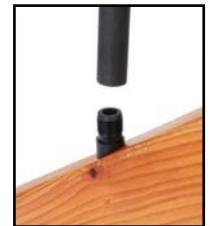

For use with 3/4" square or round balusters. Features a tall hidden connector that assures positive engagement for a secure connection. Includes 1-1/2" stainless steel screws. (Screw protrudes 1 1/8")

Sold in poly bag of 20. 40/case

For use with 3/4" round balusters. Features a tall hidden connector that assures positive engagement for a secure connection. Includes 1-1/2" stainless steel screws.

Item # 301380 - Black
Item # 301380BZ - Bronze
Item # 301380HB - Hammered Bronze
for Weathered Brown