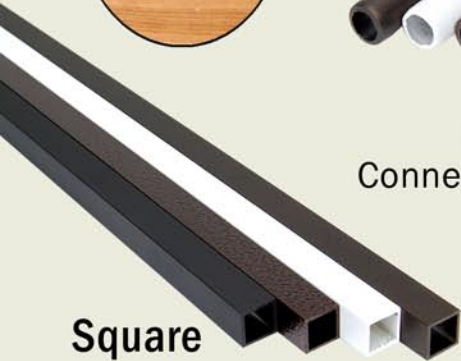

Premium Aluminum Balusters

Level Connector

Round

Square

Stair Connector

Antique Black

Oil Rubbed Bronze

Hammered White

Premium Deck Lighting

1-800-335-5909

Post Cap Lighting

Sand cast from aircraft grade aluminum, these caps set the standard for quality. Featuring Cree® LED lights.

Sizes available to fit any post:

Little Rondi
3 5/8"