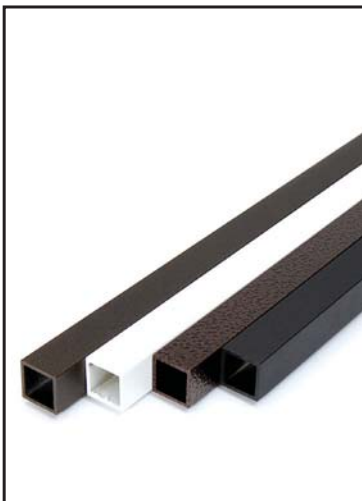

1. Available in:
2. ☐ Hammered White
   - ☐ Antique Black
   - ☐ Oil Rubbed Bronze
   - ☐ Dark Copper Vein

Styles

Traditions Textured Square Aluminum Baluster

Sold in any quantity. 10/pack

27" x 3/4" Square textured aluminum powder coated baluster designed for 36" rail height.

- Item # S2701 - Hammered White
- Item # S2705 - Antique Black
- Item # S2707 - Oil Rubbed Bronze
- Item # S2710 - Dark Copper Vein

32" x 3/4" Square textured aluminum powder coated baluster designed for 42" rail height.

- Item # S3201 - Hammered White
- Item # S3205 - Antique Black
- Item # S3207 - Oil Rubbed Bronze
- Item # S3210 - Dark Copper Vein