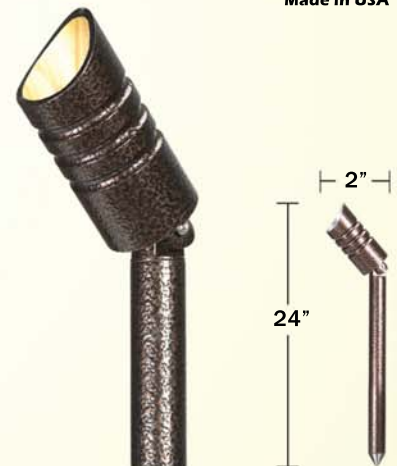

**Radiance L.E.D. Multi-Purpose Light**

The radiance light is an efficient and versatile light that can accommodate a variety of applications.

**Landscape & Pathway Lights**

by:

- For use with:**
- Stairs
  - Pathways
  - Wall Washes
  - Landscapes
  - Sconce Lights
  - And more...