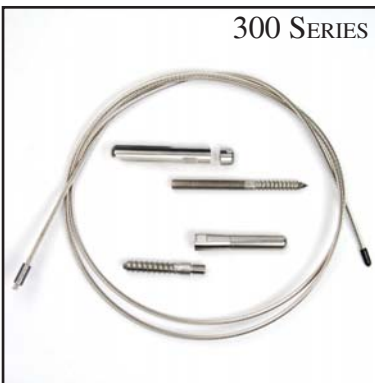

Cable Railing by Ultra-tec® for DekPro™ Prestige 4" Sleeves (Textured)

300 SERIES

Inside of Post to Inside of Post Rail Kit for 4" Sleeves

Sold in kits.

Cable railing kit, made in USA from 1/8" high quality 316 grade stainless steel includes one strand of cable w/ swage, Adjust-a-body® w/hanger bolt, Push-Lock™ lag. Lags pass through the aluminum sleeve and anchors into wood post.

- Item #: 30005 - 5' Cable Kit
- Item #: 30010 - 10' Cable Kit
- Item #: 30015 - 15' Cable Kit
- Item #: 30020 - 20' Cable Kit
- Item #: 30025 - 25' Cable Kit
- Item #: 30030 - 30' Cable Kit
- Item #: 30040 - 40' Cable Kit
- Item #: 30050 - 50' Cable Kit
- Cable Kits Over 50' - Contact Customer Service