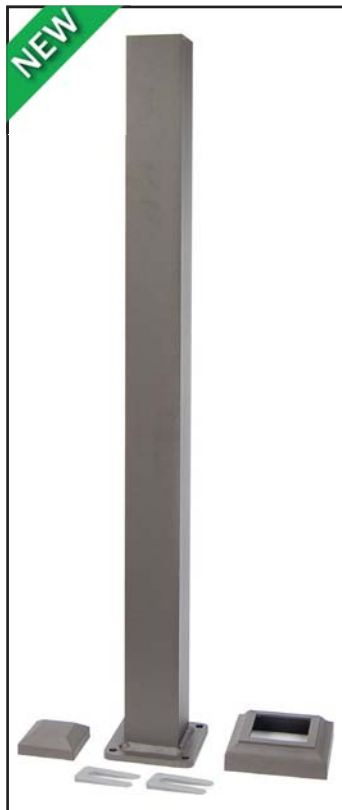

Item # 301384 - 32-1/4" length
Item # 301386 - 40" length

Stair rail - 8 balusters per 6' rail • 10 balusters per 8' rail

Top Rail Stair Bracket

Each

For adjustable stair rail. Includes Screws

Item # PRSBTABT - Absolute Black
Item # PRSBTCBT - Cocoa Bronze
Item # PRSBTDWT - Dream White

Bottom Rail Stair Bracket

Each

For adjustable stair rail. Includes Screws

Item # PRSBBABT - Absolute Black
Item # PRSBBCBT - Cocoa Bronze
Item # PRSBBDWT - Dream White

ACTUAL FREIGHT CHARGES APPLY TO ALL DEKPRO™ PRESTIGE RAIL ORDERS