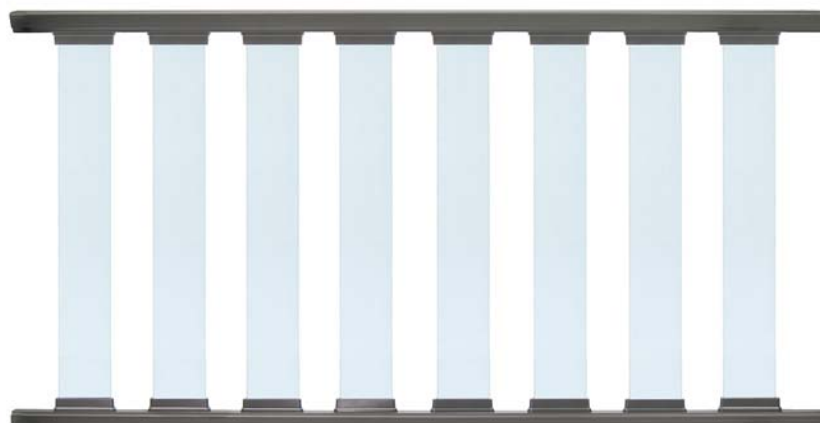

ACTUAL FREIGHT CHARGES APPLY TO ALL DEKPRO™ PRESTIGE RAIL ORDERS

NEW

DekPro™ Prestige Glass Level Railing (Textured)

Available in:
 Absolute Black
 Cocoa Bronze
 Dream White

Blank Rails for Glass Railing

Sold in any quantity.

Architectural style powder coated aluminum top and bottom rail. Undrilled to allow flexible glass spacing with baluster shoes.

6' Top Rail (70")

Item # PRTR70ABT - Absolute Black
 Item # PRTR70CBT - Cocoa Bronze
 Item # PRTR70DWT - Dream White

8' Top Rail (96-3/4")

Item # PRTR96ABT - Absolute Black
 Item # PRTR96CBT - Cocoa Bronze
 Item # PRTR96DWT - Dream White

6' Bottom Rail (70")

Item # PRBR70ABT - Absolute Black
 Item # PRBR70CBT - Cocoa Bronze
 Item # PRBR70DWT - Dream White