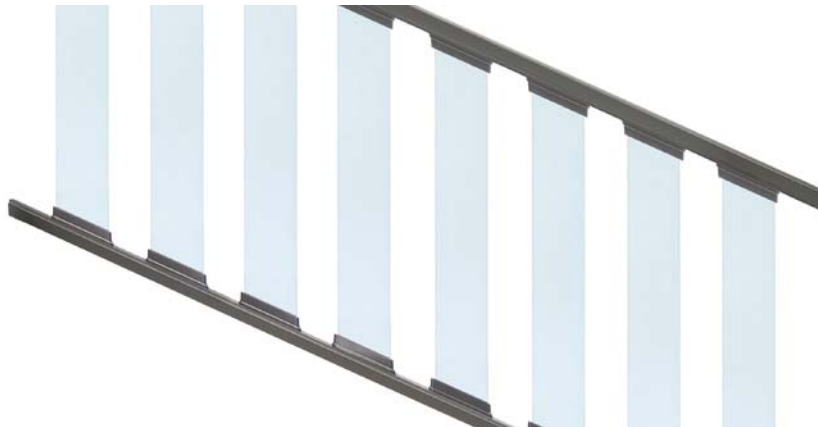

Level rail - 9 balusters per 6' rail • 12 balusters per 8' rail

Top Rail Bracket

Each

For level rail. Includes Screws

Item # PRLBTABT - Absolute Black
 Item # PRLBTCBT - Cocoa Bronze
 Item # PRLBDWT - Dream White

Bottom Rail Bracket

Each

For level rail. Includes Screws

Item # PRLBBABT - Absolute Black
 Item # PRLBBCBT - Cocoa Bronze
 Item # PRLBBDWT - Dream White

Aluminum Textured Rail Systems ■ DEKPRO™ PRESTIGE

ACTUAL FREIGHT CHARGES APPLY TO ALL DEKPRO™ PRESTIGE RAIL ORDERS

NEW

DekPro™ Prestige Glass Stair Railing (Textured)

Available in:

 Absolute Black
 Cocoa Bronze
 Dream White

Blank Rails for Glass Railing

Sold in any quantity.

Architectural style powder coated aluminum top and bottom rail. Undrilled to allow flexible glass spacing with baluster shoes.