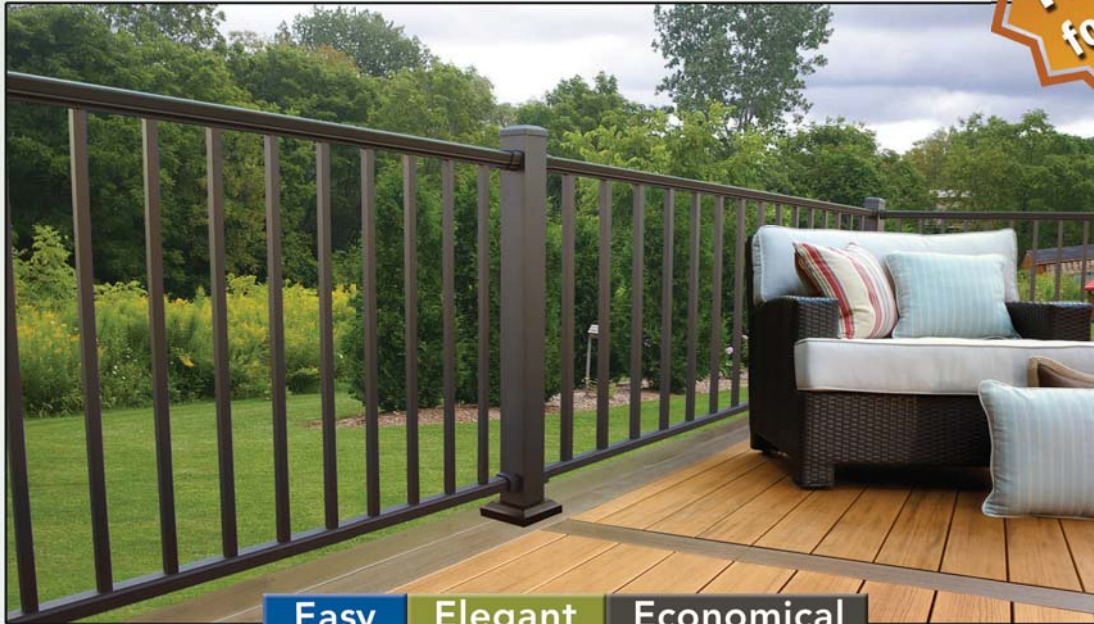

Absolute Distribution Inc.
1-800-335-5909

2015 NEW PRODUCT

Easy Elegant Economical

Dekpro™ Prestige Textured Aluminum Railing Systems

- Fast and Easy Installation
- Residential and Commercial rail heights
- Meets Residential and Commercial Building Codes ICC-ES AC273
 - AAMA 2604 Textured Powder Coat Finish
 - Available April 2015
 - Limited Lifetime Warranty
 - 100% Made in the USA 
- Available in Four Finely Textured Finishes