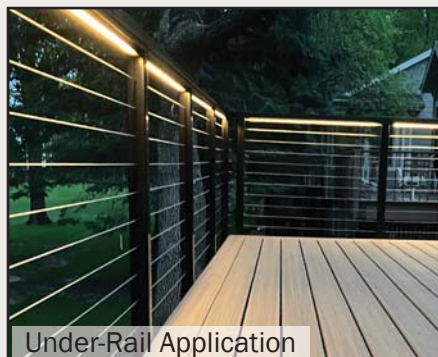

Under-Rail Application