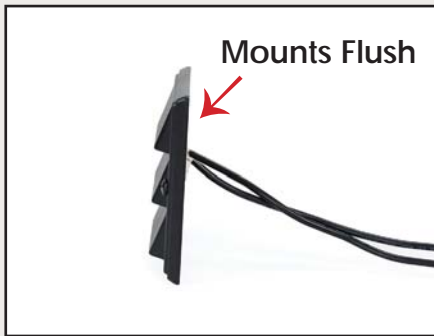

DekPro™ EFFEX Louvered Step Light

Sold in any quantity.

Step Light **mounts flush** to surface and requires **no cut out for a back box**. Used to illuminate steps or walkways. Features 2 ea. - 3' Quick Connect leads for easy wiring. High quality LED Lights. Draws **1.5 watts** per fixture. Measures 4-1/4"W x 3-1/2"H. Light color - 3000 - 3500K.

Item # DPRISERLABT - Absolute Black (shown)
Item # DPRISERLCBT - Cocoa Bronze
Item # DPRISERLDWT - Dream White

DekPro™ EFFEX Strip Light

Sold in any quantity.

Light strip commonly used for stair lighting and/or under rail lighting. Uses 3M adhesive backing to attach to any clean flat surface. High quality LED Lights. Measures 5/16" wide and available in 2 lengths. Trimmable to length in 2" increments. Features 2 quick connect leads for easy wiring.

Item #: DPSL30 - 30" Strip Light (2.5 Watts)
Item #: DPSL55 - 55" Strip Light (4.5 Watts)