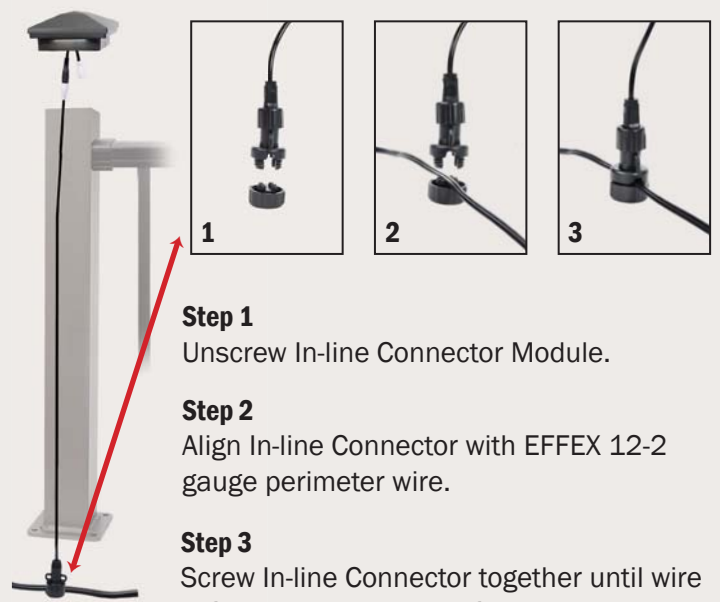

In-Line Connector (Optional)