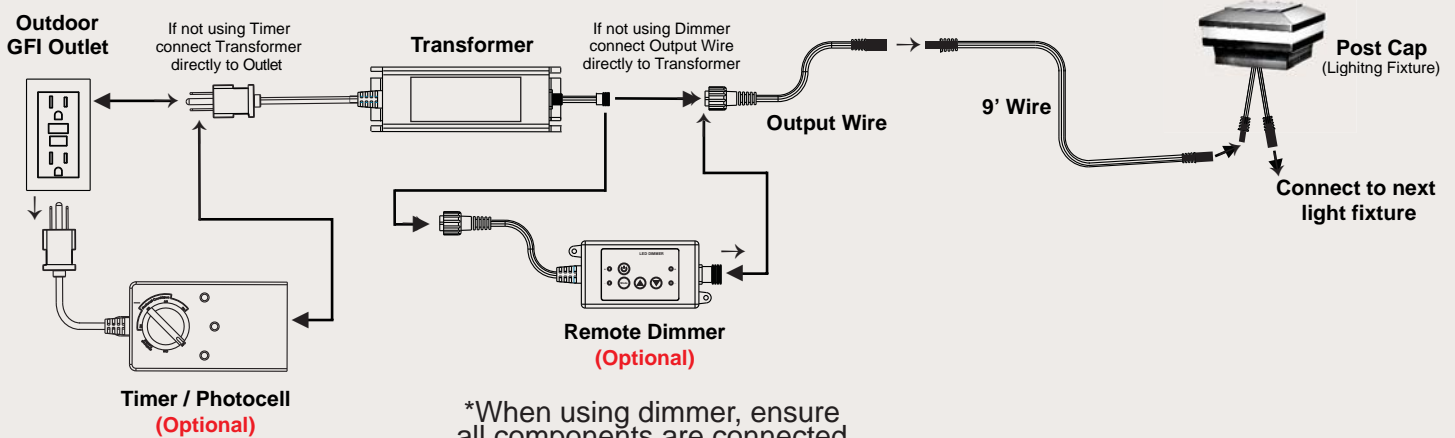

Power Supply Diagram