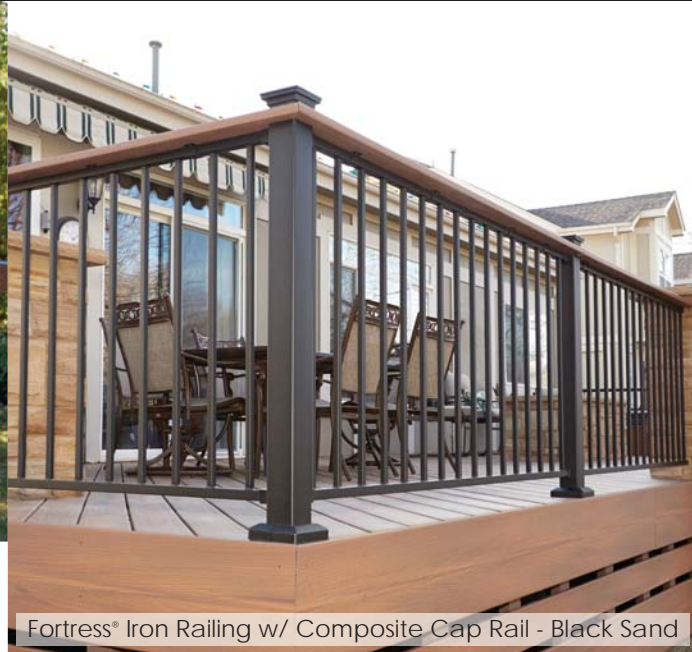

Iron Railing

Available in 3 Popular Colors:

Black Sand
(Textured)

Antique
Bronze

Gloss
Black

Fortress® Railing Available Thru:

Marketed and Distributed by:
Absolute Distribution Inc.
800-335-5909
www.absolutedist.com

Colors shown are an approximate representation only, please see actual product sample when selecting color

800-335-5909

FortressAccents™ Deck Lighting

FortressAccents low voltage LED deck lighting deliver the perfect level of distinction to transform your outdoor space.

Down Light

Glow Ring

Post Light

Recessed Lights

Traditional Iron Panels

- Fully Welded Panels
- Quick & Easy Installation
- Use with Wood, Composite & Metal Posts
- 5/8" Square Infill
- 6' & 8' Panels
- Level & Stair Rail
- 36" & 42" Rail Heights

Fe²⁶ Rail Systems

- 2" & 3" Posts
- Surface & Fascia Mount
- Vertical & Horizontal Baluster
- Vertical & Horizontal Cable
- Glass Balusters
- Accent Top Rail Choices
- Low Voltage Lighting
- Gates