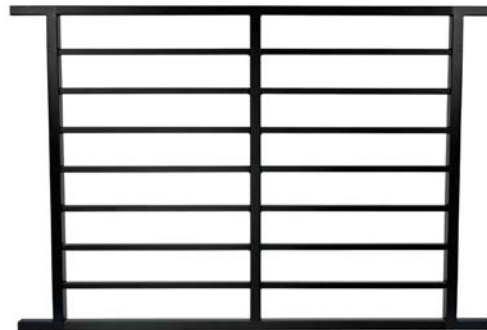

## Horizontal Infill Panels

- Modern Design
- Use with Wood, Composite & Metal Posts
- 5/8" Square Infill
- 6' & 8' Panels
- Level & Stair Rail
- 2" & 3" Posts
- Surface / Fascia Mount
- 36" & 42" Rail Heights