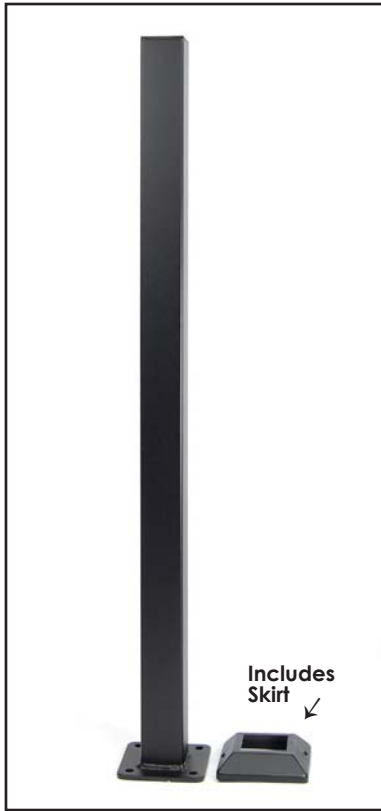

ACTUAL FREIGHT CHARGES APPLY TO ALL FORTRESS™ RAIL ORDERS

Fortress™ Fe²⁶ Posts, Caps & Skirts

Available in:

Black Sand

Ant. Bronze

Fe²⁶ - 2" Iron Post with 2 pc. Skirt

Sold in any quantity.

2" x 39-1/2" Iron post with 4" flange and skirt used to install panels at a 36" rail height. Flange holes are 1/2" for fasteners. **Includes skirt for base.**

Item # 53302418 - Black Sand (Txt)
Item # 53302416 - Antique Bronze

2" x 45-1/2" Iron post with 4" flange and skirt used to install panels at a 42" rail height. Flange holes are 1/2" for fasteners. **Includes skirt for base.**

Item # 53302478 - Black Sand (Txt)
Item # 53302476 - Antique Bronze

FortressAccents 2" Post Cap

Sold in any quantity.

Accents flat die cast aluminum post cap for 2" post.

Item # 52500028 - Black Sand (Txt)
Item # 52500026 - Antique Bronze

2" Post Skirt

Sold in any quantity.

Fe²⁶ - 4" Post skirt included w/ post. **Also Sold separately.**

Item # 53504108 - Black Sand (Txt)
Item # 53504106 - Antique Bronze