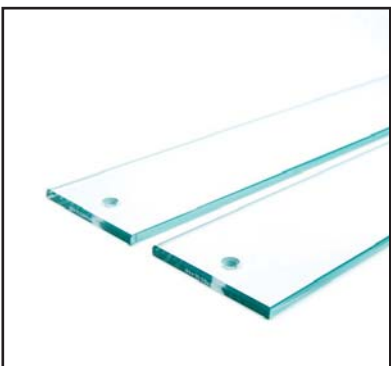

**6' - Fe<sup>26</sup> Pure View Glass Top and Bottom Rails**  
 Sold in pairs.

Slotted top and bottom iron rails are designed to evenly space and accept 3-3/4" glass balusters into the rail. Rail height is determined by the height of glass installed. **Requires 1-1/4" brackets.**

**Level**

Item # **55505028** - Black Sand (Txt)  
 Item # **55505026** - Antique Bronze

**Stair**

Item # **55505018** - Black Sand (Txt)  
 Item # **55505016** - Antique Bronze

Level and stair require 9 glass balusters per 6' rail section.

Available in:  
 Clear

**Pure View Glass - Level**  
 Sold in packs of 5. 3/case.

34" & 40" Pure View 5/16" tempered glass balusters that are 3-3/4" wide for level installations.

Item # **660520** - 34" Level Glass for 36" Rail Height  
 Item # **660540** - 40" Level Glass for 42" Rail Height