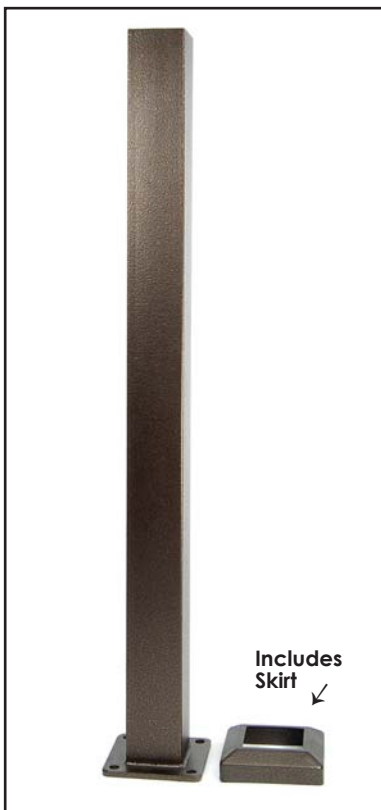

Available in:

Black Sand

Ant. Bronze

Fe²⁶ - 3" Iron Post with 2 pc. Skirt

Sold in any quantity.

3" x 39-1/2" Iron post with 5-1/4" flange and skirt used to install panels at a 36" rail height. Flange holes are 1/2" for fasteners. **Includes skirt for base.**

Item # 53303418 - Black Sand (Txt)
Item # 53303416 - Antique Bronze

3" x 45-1/2" Iron post with 5-1/4" flange and skirt used to install panels at a 42" rail height. Flange holes are 1/2" for fasteners. **Includes skirt for base.**

Item # 53303478 - Black Sand (Txt)
Item # 53303476 - Antique Bronze

FortressAccents 3" Post Cap

Sold in any quantity.

Accents flat die cast aluminum post cap for 3" post.

Item # 52500038 - Black Sand (Txt)
Item # 52500036 - Antique Bronze

3" Post Skirt

Sold in any quantity.

Fe²⁶ - 5-1/4" Post skirt included w/ post. **Also sold separately.**

Item # 53505108 - Black Sand (Txt)
Item # 53505256 - Antique Bronze