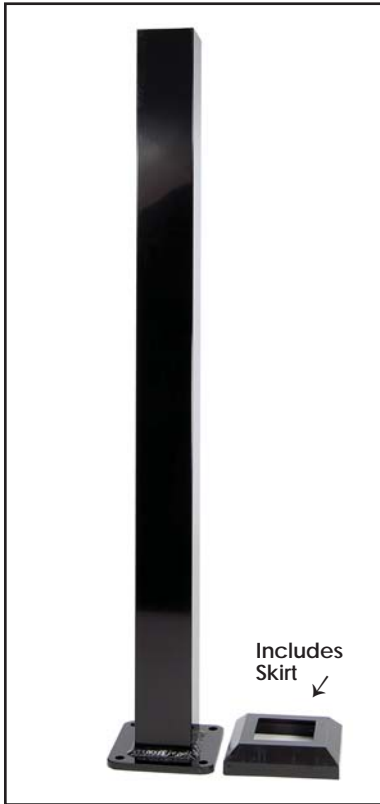

ACTUAL FREIGHT CHARGES APPLY TO ALL FORTRESS^{TM} RAIL ORDERS

Fortress^{TM} AI¹³ Posts, Caps & Skirts

Available in:

- ☐ White
- ☒ Black Sand

AI¹³ Aluminum 3" Post with 2 pc. Skirt

Sold in any quantity.

3" x 39-1/2" Aluminum post with 5-1/2" flange and skirt to install panels at a 36" railing height. Flange holes are 1/2" for fasteners. **Includes skirt for base.**

- Item # 51339011 - White
- Item # **51339018** - Black Sand (Textured)

3" x 45-1/2" Aluminum post with 5-1/2" flange and skirt to install panels at a 42" railing height. Flange holes are 1/2" for fasteners. **Includes skirt for base.**

- Item # 51345011 - White
- Item # **51345018** - Black Sand (Textured)

FortressAccents 3" Post Cap

Sold in any quantity.

Accents flat die cast aluminum post cap for 3" post.

- Item # 52500031 - White
- Item # 52500038 - Black Sand (Textured)

3" Post Skirt - Replacement

Sold in any quantity.

AI¹³ - 5-3/4" Post base cover included. Also sold separately.

- Item # 51500031 - White
- Item # **51500038** - Black Sand (Textured)