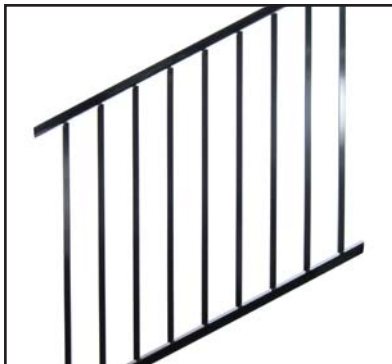

36" Rail Height (34" x 69" Panel)

- Item # 51134691 - White
- Item # 51134698 - Black Sand (Txt)

42" Rail Height (40" x 69" Panel)

- Item # 51140691 - White
- Item # 51140698 - Black Sand (Txt)

**8' - Al<sup>13</sup> Traditional Aluminum Panel**

Sold in any quantity

34" x 93" Fortress Al<sup>13</sup> welded aluminum panel achieves a total railing height of 36". 40" x 93" Fortress Al<sup>13</sup> welded aluminum panel achieves a total railing height of 42." **Brackets sold separately, see next page.**

36" Rail Height (34" x 93" Panel)

- Item # 51134931 - White
- Item # 51134938 - Black Sand (Txt)

42" Rail Height (40" x 93" Panel)

- Item # 51140931 - White
- Item # 51140938 - Black Sand (Txt)

**Fortress<sup>TM</sup> Al<sup>13</sup> Adjustable Aluminum Stair Panels**

Available in:

- White
- Black Sand

**8' - Al<sup>13</sup> Aluminum Adjustable Stair Panel**

Sold in any quantity

Fortress Al<sup>13</sup> aluminum panel for stairs and ramps, achieves a total railing height of either 36" or 42". Panel adjustable from 5° - 45°. **Brackets sold separately, see next page.**