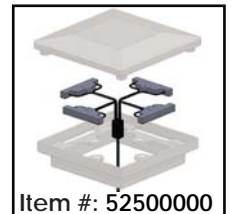

Item #: 52500000