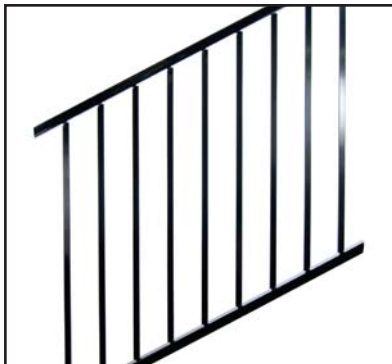

36" Rail Height (34" x 69" Panel)

- Item # 51134691 - White
- Item # 51134698 - Black Sand (Txt)

42" Rail Height (40" x 69" Panel)

- Item # 51140691 - White
- Item # 51140698 - Black Sand (Txt)

8' - Al¹³⁺ Traditional Aluminum Panel

Sold in any quantity

34" x 93" Fortress Al¹³⁺ welded aluminum panel achieves a total railing height of 36". 40" x 93" Fortress Al¹³⁺ welded aluminum panel achieves a total railing height of 42." **Brackets sold separately, see next page.**

36" Rail Height (34" x 93" Panel)

- Item # 51134931 - White
- Item # 51134938 - Black Sand (Txt)

42" Rail Height (40" x 93" Panel)

- Item # 51140931 - White
- Item # 51140938 - Black Sand (Txt)

Fortress® Al¹³⁺ Adjustable Aluminum Stair Panels

Available in:

- White
- Black Sand

8' - Al¹³⁺ Adjustable Stair Aluminum Panel

Sold in any quantity

Fortress Al¹³ aluminum panel for stairs and ramps, achieves a total railing height of either 36" or 42". Panel adjustable from 5° - 45°. **Brackets sold separately, see next page.**