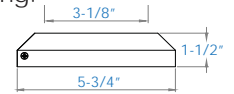

3" Post Skirt 2 pc. - Replacement

Sold in any quantity.

AI¹³ - 5-3/4" Post base cover included. Also sold separately. Measures 5-3/4" x 1-1/2" with 3-1/8" opening.

- Item # **51500031** - White
- Item # **51500038** - Black Sand (Textured)