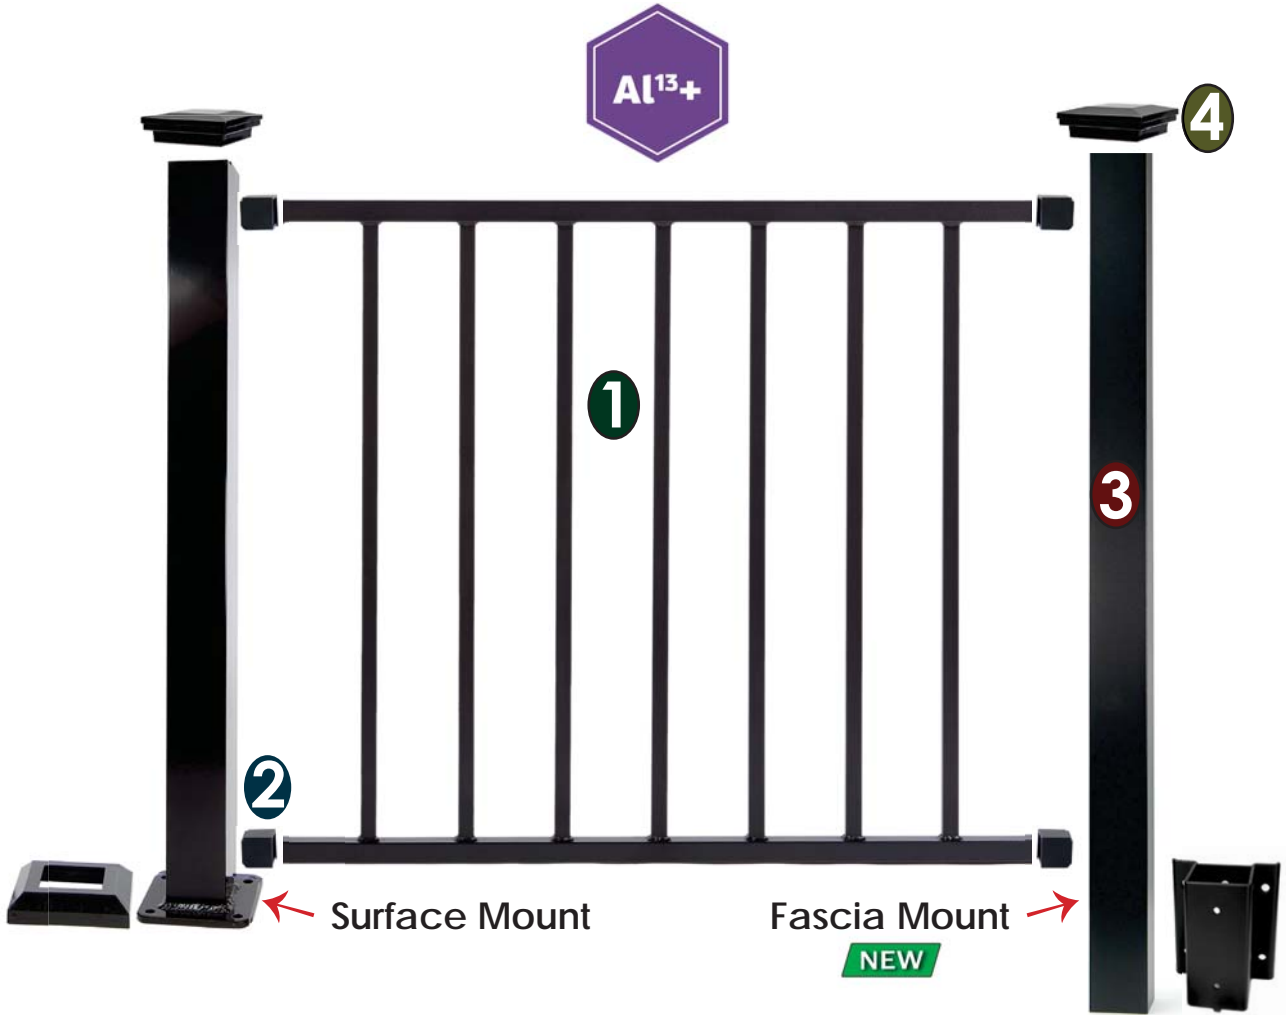

Fortress® AL13+ Railing Overview

Use the steps below for the following pages to complete your rail

STEP 1 Choose Panel
Glass Options Available
See Pages 212 - 219

STEP 3 Choose post
Surface or Fascia Mount

STEP 2 Choose Brackets (4 Pack)

STEP 4 Select a Post Cap

Fortress® Aluminum Railing System

Fortress AL13+ railing system features fully pre-welded aluminum rails, distinctly different from aluminum kits. Panels install easily with a simple bracket system. Aluminum construction and a premium powder coating create a virtually maintenance free system designed for use in a variety of environments. Rail panels can be used as a complete system or they can be installed between existing posts.

Available in:

- White
- Black Sand

Inside Corner Fascia Mount Bracket

Sold in any quantity.

Inside Corner fascia mount bracket for 3" posts. Bracket offsets post 1/4" out from fascia. Includes 4 self-drilling screws & 4 hex head bolt covers. Mounting hardware not included.