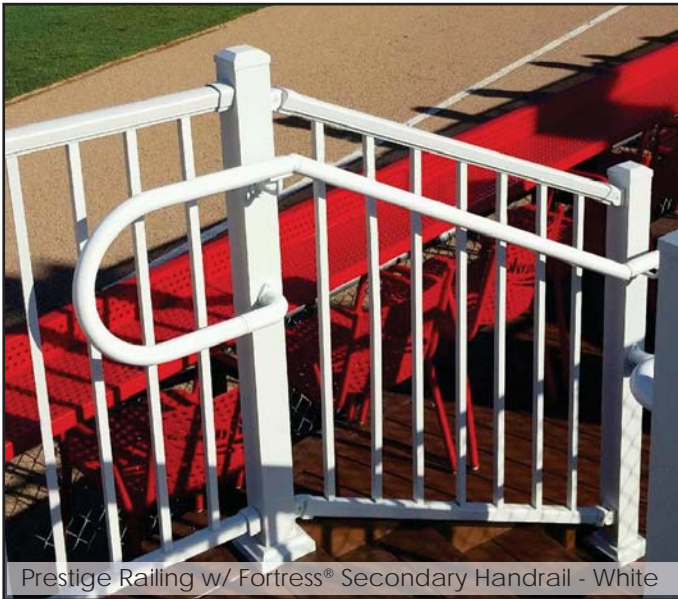

Fortress® Iron Railing w Cap Rail - Black Sand

Paint Pen

- Item # 660361 - White
- Item # 660368 - Black Sand

Prestige Railing w/ Fortress® Secondary Handrail - White