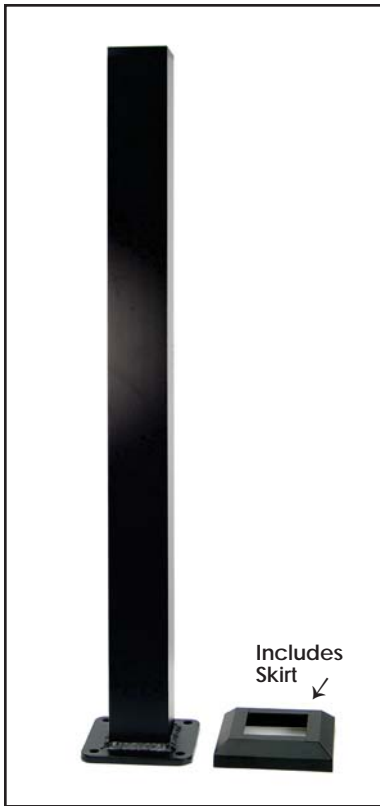

ACTUAL FREIGHT CHARGES APPLY TO ALL FORTRESS® RAIL ORDERS

Fortress® AI¹³⁺ Posts, Caps & Skirts

Available in:

- ☐ White
- ☒ Black Sand

AI¹³⁺ - 3" Aluminum Post with 2 pc. Skirt

Sold in any quantity.

3" x 39-1/2" Aluminum post with 5-1/2" welded flange used to install panels at a 36" railing height. Flange holes are 1/2" for fasteners. **Includes skirt for base.**

- Item # **51339011** - White
- Item # **59339038** - Black Sand (Textured)

3" x 45-1/2" Aluminum post with 5-1/2" welded flange used to install panels at a 42" railing height. Flange holes are 1/2" for fasteners. **Includes skirt for base.**

- Item # **51345011** - White
- Item # **59345038** - Black Sand (Textured)

FortressAccents 3" Post Cap

Sold in any quantity.

Accents flat die cast aluminum post cap for 3" post.

- Item # **52500031** - White
- Item # **52500038** - Black Sand (Textured)

3" Post Skirt 2 pc. - Replacement

Sold in any quantity.

AI¹³ - 5-3/4" Post base cover included. Also sold separately. Measures 5-3/4" x 1-1/2" with 3-1/8" opening.

- Item # **51500031** - White
- Item # **51500038** - Black Sand (Textured)