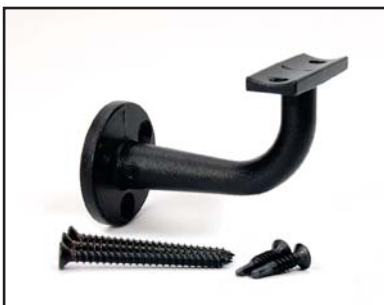

Available in:

☐ White
☒ Black Sand

Fortress® Round Mid-Rail Bracket

2/Pack

Attaches 1-1/2" round handrail to post or wall. Includes color matched screws for wood and metal. Sold as pair.

Item # 50500911 - White
Item # 50500918 - Black Sand (Textured)