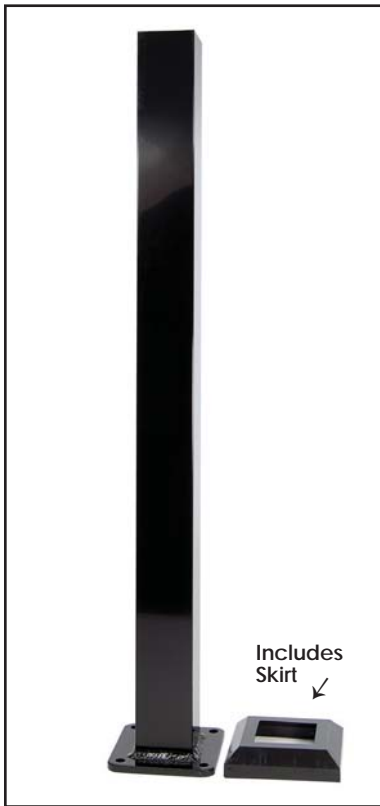

ACTUAL FREIGHT CHARGES APPLY TO ALL FORTRESS^{TM} RAIL ORDERS

Fortress^{TM} AI¹³ Posts, Caps & Skirts

Available in:

- ☒ Black Sand
- ☐ White

AI¹³ Aluminum 3" Post with 2 pc. Skirt

Sold in any quantity.

3" x 39-1/2" Aluminum post with 5-1/2" flange and skirt to install panels at a 36" railing height. Flange holes are 1/2" for fasteners. **Includes skirt for base.**

- Item # 51339018 - Black Sand (Textured)
- Item # 51339011 - White

3" x 45-1/2" Aluminum post with 5-1/2" flange and skirt to install panels at a 42" railing height. Flange holes are 1/2" for fasteners. **Includes skirt for base.**

- Item # 51345018 - Black Sand (Textured)
- Item # 51345011 - White

FortressAccents 3" Post Cap

Sold in any quantity.

Accents flat die cast aluminum post cap for 3" post.

- Item # 52500038 - Black Sand (Textured)
- Item # 52500031 - White

3" Post Skirt

Sold in any quantity.

AI¹³ - 5-3/4" Post base cover included. Also sold separately.

- Item # 51500038 - Black Sand (Textured)
- Item # 51500031 - White