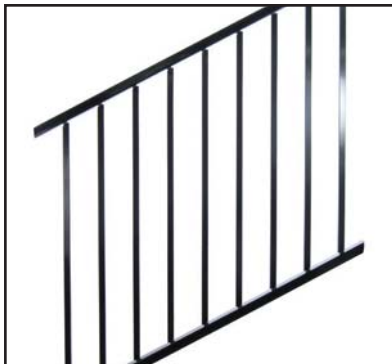

36" Rail Height (34" x 69" Panel)

Item # 51134698 - Black Sand (Txt)
Item # 51134691 - White

42" Rail Height (40" x 69" Panel)

Item # **51140698** - Black Sand (Txt)
Item # **51140691** - White

8' - Al¹³ Traditional Aluminum Panel

Sold in any quantity

34" x 93" Fortress Al¹³ welded aluminum panel achieves a total railing height of 36". 40" x 93" Fortress Al¹³ welded aluminum panel achieves a total railing height of 42."

36" Rail Height (34" x 93" Panel)

Item # 51134938 - Black Sand (Txt)
Item # 51134931 - White

42" Rail Height (40" x 93" Panel)

Item # **51140938** - Black Sand (Txt)
Item # **51140931** - White

FortressTM Al¹³ Adjustable Aluminum Stair Panels

Available in:
 Black Sand
 White

8' - Al¹³ Aluminum Adjustable Stair Panel

Sold in any quantity

Fortress Al¹³ aluminum panel for stairs and ramps, achieves a total railing height of either 36" or 40". Panel adjustable from 5° - 45°.