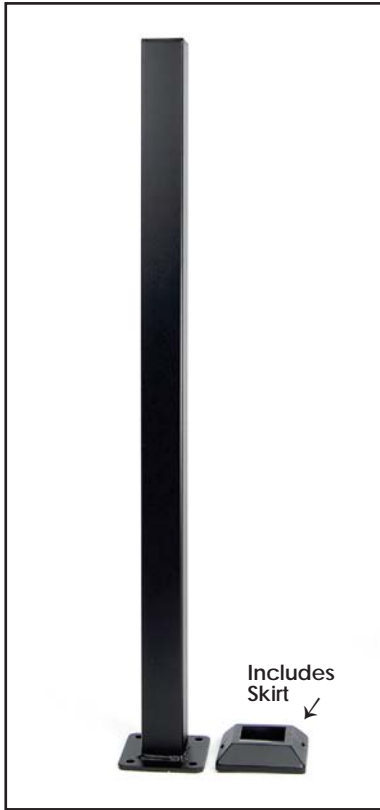

1" Angle Adapter

Item # 53504018 - Black Sand (Textured)

Available in:  
Black Sand

**Fe<sup>26</sup> Simplified Stair Bracket**

Sold in Bags of 4.

Simplified stair brackets **MUST** be used for Horizontal Rod rail panels on a stair application. Brackets attach stair railing to post. Adjustable up to 40 degree angle. Includes screws for wood and metal applications.

1" Stair Brackets

Item # 53504068 - Black Sand (Textured)

**NEW**

**ACTUAL FREIGHT CHARGES APPLY TO ALL FORTRESS® RAIL ORDERS**

**Fortress® Posts, Caps & Skirts**

Available in:  
Black Sand

**Fe<sup>26</sup> - 2" Iron Post with 2 pc. Skirt**