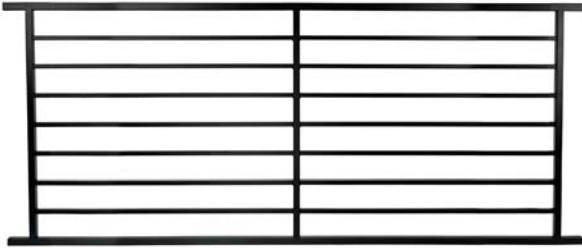

# Fortress® AXIS Horizontal Rod Rail

Use the steps below for the following pages to complete your rail system

**STEP 1** Choose Rod Rail Panel

**STEP 3** Choose Post  
Surface or Fascia Mount

**STEP 2** Choose Brackets (4 Pack)

**STEP 4** Select a Post Cap

6' Rails

8' Rails

**ACTUAL FREIGHT CHARGES APPLY TO ALL FORTRESS® RAIL ORDERS**

**Fortress® AXIS Horizontal Rod Railing Panel - Level**

Top / bottom rail measure  
1" x 1"  
5/8" Square Rod Infill

Available in:  
Black Sand

**Fe<sup>26</sup> Horizontal Rod Railing Panel**

Sold in any quantity.

Fortress Fe<sup>26</sup> horizontal rod panel for 36" or 42" rail heights. Top/bottom rail measure 1" x 1" with 5/8" square rod infill. Brackets sold separately, see next page.