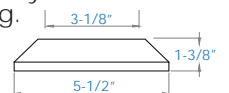

Sold in any quantity.

Post base cover included. Also sold separately. Measures 5-1/2" x 1-3/8" with 3-1/8" opening.

Item # 53505108 - Black Sand (Textured)

**ACTUAL FREIGHT CHARGES APPLY TO ALL FORTRESS® RAIL ORDERS**