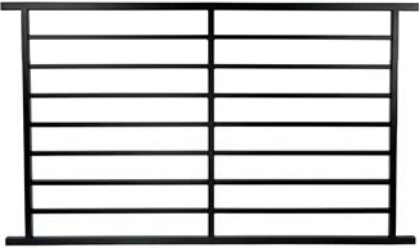

# Fortress® AXIS Horizontal Rod Rail

Use the steps below for the following pages to complete your rail system

**STEP 1** Choose Rod Rail Panel

**STEP 3** Choose Post  
Surface or Fascia Mount

**STEP 2** Choose Brackets (4 Pack)

**STEP 4** Select a Post Cap

6' Rails

8' Rails

**ACTUAL FREIGHT CHARGES APPLY TO ALL FORTRESS® RAIL ORDERS**

**Fortress® AXIS Horizontal Rod Railing Panel - Level**

Top / bottom rail measure  
1" x 1"  
5/8" Square Rod Infill

Available in:  
Black Sand

**Fe<sup>26</sup> Horizontal Rod Railing Panel**

Sold in any quantity.

Fortress Fe<sup>26</sup> horizontal rod panel for 36" or 42" rail heights. Top/bottom rail measure 1" x 1" with 5/8" square rod infill. Brackets sold separately, see next page.