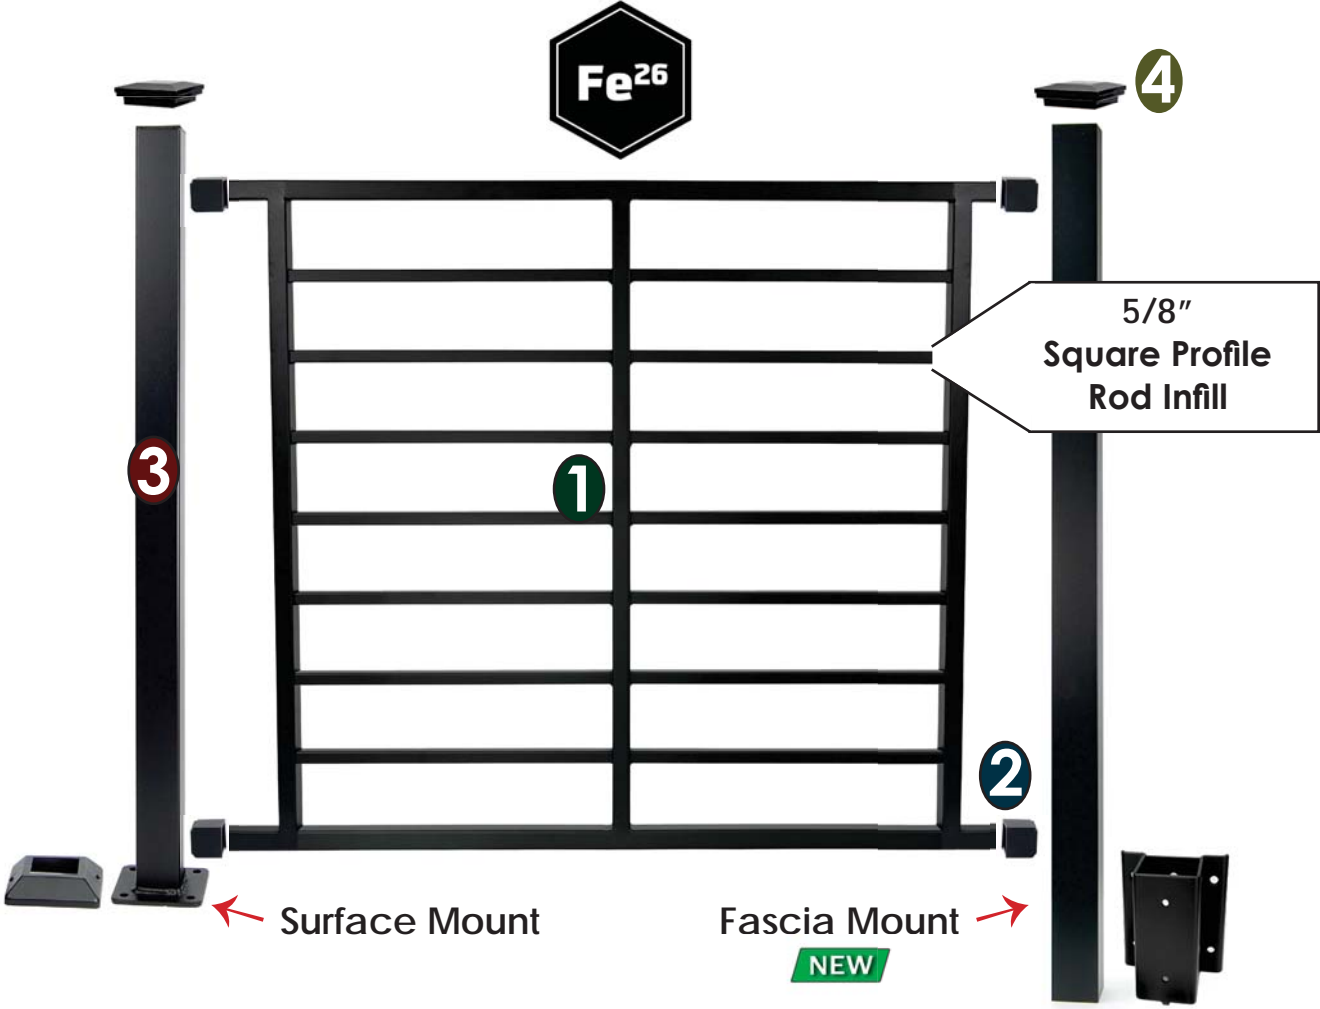

# Fortress® AXIS Horizontal Rod Rail

Use the steps below for the following pages to complete your rail system

**STEP 1** Choose Rod Rail Panel

**STEP 3** Choose Post  
Surface or Fascia Mount

**STEP 2** Choose Brackets (4 Pack)

**STEP 4** Select a Post Cap

6' Rails

8' Rails

**ACTUAL FREIGHT CHARGES APPLY TO ALL FORTRESS® RAIL ORDERS**

**Fortress® AXIS Horizontal Rod Railing Panel - Level**

Top / bottom rail measure  
1" x 1"  
5/8" Square Rod Infill

Available in:  
Black Sand

**Fe<sup>26</sup> Horizontal Rod Railing Panel**

Sold in any quantity.

Fortress Fe<sup>26</sup> horizontal rod panel for 36" or 42" rail heights. Top/bottom rail measure 1" x 1" with 5/8" square rod infill. Brackets sold separately, see next page.