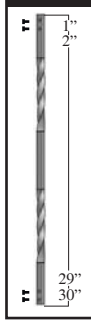

31" Vintage Iron Square 2 Twist Baluster
Face Mount

Sold in packs of 10.

31" x 5/8" Vintage series square baluster with 2 twists for face mount installation to achieve a total railing height of 36". Screws included.

- Item # 54131058 - Black Sand (Textured)
- Item # 660146 - Antique Bronze
- Item # 660140 - Gloss Black

Please use 2.67 balusters per lineal foot for estimating purposes