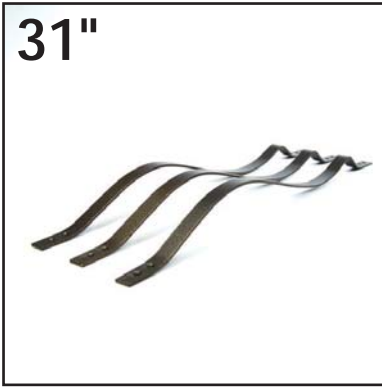

31"

Available in:

- Black Sand
- Ant. Bronze
- Gloss Black

Styles

31" Vienna Iron Belly Baluster
Face Mount

Sold in packs of 10. 4/case

31" x 1" Vienna series belly baluster designed for face mount installation to achieve a total railing height of 36". Screws included.

- Item # 54731008 - Black Sand (Textured)
- Item # 660406 - Antique Bronze
- Item # 660400 - Gloss Black

Please use 2.5 balusters per lineal foot for estimating purposes