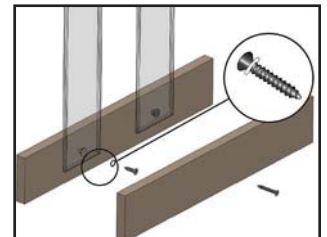

ACTUAL FREIGHT CHARGES APPLY TO ALL FORTRESS^{TM} BALUSTER ORDERS

Available in:
Black

Pure View Nylon Mounting Shoe - Standard

Sold in bags of 10. 20/case

Pure View nylon mounting shoe is used for surface mount installation of Pure View glass balusters for straight applications. Screws included.

Item # 660685

Available in:
Black

Pure View Nylon Mounting Shoe - Stairs

Sold in bags of 10. 20/case

Pure View nylon mounting shoe is used for surface mount installation of Pure View glass balusters for stair applications. Compatible for stair angles between 25-37 degrees. Screws included.

Item # 660687

Available in:
Metal

1-1/2" Glass Baluster Clip

Sold in bags of 10. 25/case

Pure View mounting clip is used for surface mount installation of Pure View glass balusters for level applications. Includes hardware and rubber pad to cushion the glass.

Item # 660680

Available in:
Black

PureView Screw & Washer

Sold in bags of 10.

Pure View screw & washer for sandwich method installation of Pure View glass balusters for straight and stair applications. Screws are ordered separately. Includes enough screws to do 5 glass balusters.

Item # 650032