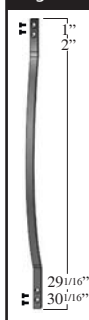

Available in:

- Black Sand
- Ant. Bronze
- Gloss Black

Styles

31" Vienna Iron Bow Baluster Face Mount

Sold in packs of 10. 4/case

31" x 1" Vienna series bow baluster designed for face mount installation to achieve a total railing height of 36". Screws included.

- Item # 54731018 - Black Sand (Textured)
- Item # 660436 - Antique Bronze
- Item # 660430 - Gloss Black

Please use 2.5 balusters per lineal foot for estimating purposes

42"