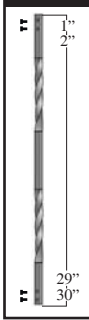

Available in:

- Black Sand
- Ant. Bronze
- Gloss Black

Styles

31" Vintage Iron Square 2 Twist Baluster Face Mount

Sold in packs of 10.

31" x 5/8" Vintage series square baluster with 2 twists for face mount installation to achieve a total railing height of 36". Screws included.

- Item # 54131058 - Black Sand (Textured)
- Item # 660146 - Antique Bronze
- Item # 660140 - Gloss Black

Please use 2.67 balusters per lineal foot for estimating purposes

31"