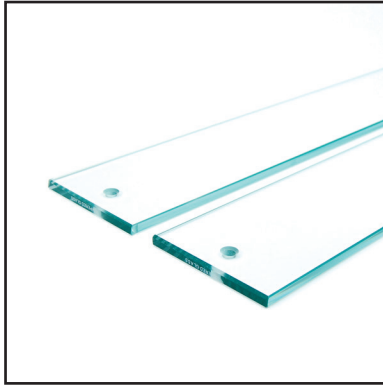

ACTUAL FREIGHT CHARGES APPLY TO FORTRESS® BALUSTER ORDERS

31"

Available in:

- Black Sand
- Gloss Black

Styles

**31" Vintage Iron Square Baluster
Face Mount**

Sold in packs of 10. 4/case

31" x 5/8" Vintage series square baluster for face mount installation to achieve a total railing height of 36". Screws included.

**42" Vintage Iron Square Baluster
Face Mount**

Sold in packs of 10. 4/case

42" x 5/8" Vintage series square baluster for face mount installation to achieve a total railing height of 36" when attached to fascia. Screws included.

- Item # 54142018 - Black Sand (Textured)
- Item # 660200 - Gloss Black

Use 2.67 balusters per lineal foot for estimating. (2.67 X Lineal Feet = Quantity)

Fortress® Face Mount Balusters

ACTUAL FREIGHT CHARGES APPLY TO FORTRESS® BALUSTER ORDERS

Available in:

Clear

26" & 34" Pure View® Glass - Standard

Sold in packs of 5. 3/case

26" & 34" Pure View 5/16" tempered glass balusters that are 3-3/4" wide for straight installations. Fasteners not included.