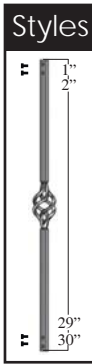

31" Vintage Iron Square 1 Basket Baluster Face Mount

Sold in packs of 10.

31" x 5/8" Vintage series square baluster with 1 basket for face mount installation to achieve a total railing height of 36". Screws included.

- Item # 54131028 - Black Sand (Textured)
- Item # 660116 - Antique Bronze
- Item # 660110 - Gloss Black
- Item # 660112 - Oil Rubbed Bronze

Please use 2.67 balusters per lineal foot for estimating purposes