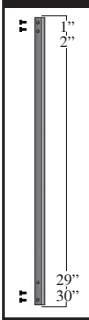

ACTUAL FREIGHT CHARGES APPLY TO FORTRESS® BALUSTER ORDERS

31"

Available in:

- Black Sand
- Gloss Black

Styles

**31" Vintage Iron Square Baluster
Face Mount**

Sold in packs of 10. 4/case

31" x 5/8" Vintage series square baluster for face mount installation to achieve a total railing height of 36". Screws included.

- Item # 54131018 - Black Sand (Textured)
- Item # 660100 - Gloss Black

Use 2.67 balusters per lineal foot for estimating. (2.67 X Lineal Feet = Quantity)

42"

Available in:

- Black Sand
- Gloss Black

Styles

**42" Vintage Iron Square Baluster
Face Mount**

Sold in packs of 10. 4/case

42" x 5/8" Vintage series square baluster for face mount installation to achieve a total railing height of 36" when attached to fascia. Screws included.

Item # 660500 - 26" length

Item # 660520 - 34" length

Item # 650032 - Screws with Washer (10/bag)

Use 1.5 balusters per lineal foot for estimating. (1.5 X Lineal Feet = Quantity)

Available in:

Clear

26" & 34" Pure View® Glass - Stairs