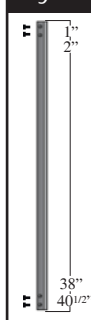

42" Vintage Iron Square Baluster
Face Mount

Sold in packs of 10. 4/case

42" x 5/8" Vintage series square baluster for face mount installation to achieve a total railing height of 36" when attached to fascia. Screws included.

- Item # 54142018 - Black Sand (Textured)
- Item # 660206 - Antique Bronze
- Item # 660200 - Gloss Black
- Item # 660202 - Oil Rubbed Bronze

Please use 2.67 balusters per lineal foot for estimating purposes