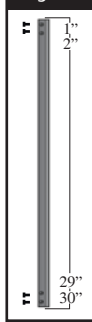

31" Vintage Iron Square Baluster Face Mount

Sold in packs of 10. 4/case

31" x 5/8" Vintage series square baluster for face mount installation to achieve a total railing height of 36". Screws included.

- Item # 54131018 - Black Sand (Textured)
- Item # 660106 - Antique Bronze
- Item # 660100 - Gloss Black
- Item # 660102 - Oil Rubbed Bronze

Please use 2.67 balusters per lineal foot for estimating purposes