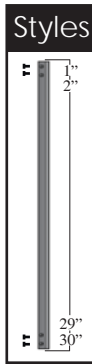

31" Vintage Iron Square Baluster Face Mount

Sold in packs of 10. 4/case

31" x 5/8" Vintage series square baluster for face mount installation to achieve a total railing height of 36". Screws included.

- Item # 54131018 - Black Sand (Textured)
- Item # 660106 - Antique Bronze
- Item # 660100 - Gloss Black
- Item # 660102 - Oil Rubbed Bronze

Please use 2.67 balusters per lineal foot for estimating purposes