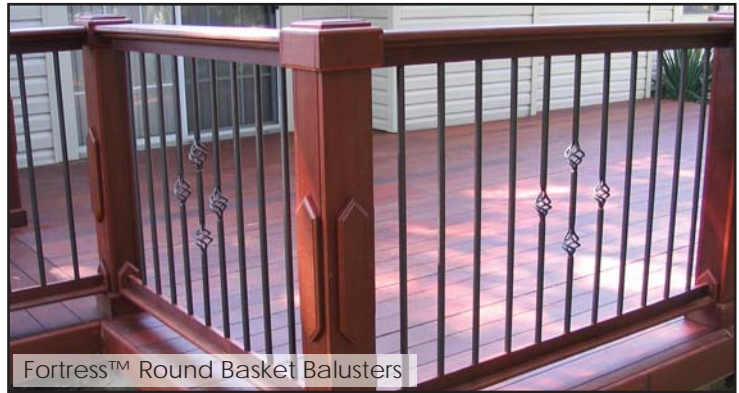

ACTUAL FREIGHT CHARGES APPLY TO ALL FORTRESS^{TM} BALUSTER ORDERS

Available in:
Black

2x4 Nylon Railing Bracket - Level & Stair

Sold in packs of 2.

2x4 Nylon mounting bracket for attaching 2x4 railings to post. Used for both Level and Stair applications. Screws included.

Item # 54500020

Available in:
Black

2x4 Nylon Railing Bracket - 45° Angle

Sold in bags 4

2x4 Nylon mounting bracket for attaching 2x4 railings to post. Used for 45° angle railing applications. Comes with 2 brackets for right side and 2 brackets for left side. Screws included.

Item # 54500030