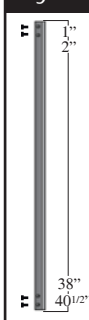

Available in:

- Black Sand
- Ant. Bronze
- Gloss Black
- Oil Rub. Bronze

Styles