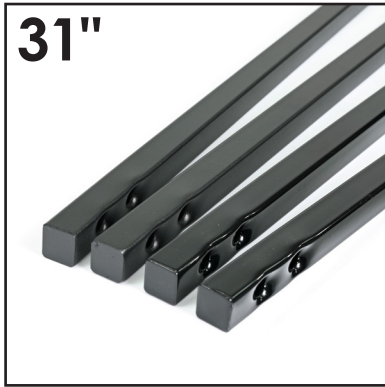

ACTUAL FREIGHT CHARGES APPLY TO FORTRESS® BALUSTER ORDERS

31"

Available in:

- Black Sand
- Gloss Black

Styles

**31" Vintage Iron Square Baluster
Face Mount**

Sold in packs of 10. 4/case

31" x 5/8" Vintage series square baluster for face mount installation to achieve a total railing height of 36". Screws included.

- Item # 54131018 - Black Sand (Textured)
- Item # 660100 - Gloss Black

Use 2.67 balusters per lineal foot for estimating. (2.67 X Lineal Feet = Quantity)

42"

Available in:

- Black Sand
- Gloss Black

Styles

**42" Vintage Iron Square Baluster
Face Mount**

Sold in packs of 10. 4/case

42" x 5/8" Vintage series square baluster for face mount installation to achieve a total railing height of 36" when attached to fascia. Screws included.

Available in:

Clear

26" & 34" Pure View® Glass - Standard

Sold in packs of 5. 3/case

26" & 34" Pure View 5/16" tempered glass balusters that are 3-3/4" wide for straight installations. Fasteners not included.