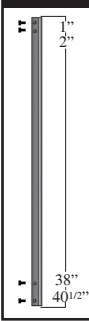

ACTUAL FREIGHT CHARGES APPLY TO FORTRESS® BALUSTER ORDERS

31"

Available in:

- Black Sand
- Gloss Black

Styles

**31" Vintage Iron Square Baluster
Face Mount**

Sold in packs of 10. 4/case

31" x 5/8" Vintage series square baluster for face mount installation to achieve a total railing height of 36". Screws included.

- Item # 54131018 - Black Sand (Textured)
- Item # 660100 - Gloss Black

Use 2.67 balusters per lineal foot for estimating. (2.67 X Lineal Feet = Quantity)

42"

Available in:

- Black Sand
- Gloss Black

Styles

**42" Vintage Iron Square Baluster
Face Mount**

Sold in packs of 10. 4/case

42" x 5/8" Vintage series square baluster for face mount installation to achieve a total railing height of 36" when attached to fascia. Screws included.

- Item # 54142018 - Black Sand (Textured)
- Item # 660200 - Gloss Black

Use 2.67 balusters per lineal foot for estimating. (2.67 X Lineal Feet = Quantity)

Fortress® Face Mount Balusters

ACTUAL FREIGHT CHARGES APPLY TO FORTRESS® BALUSTER ORDERS