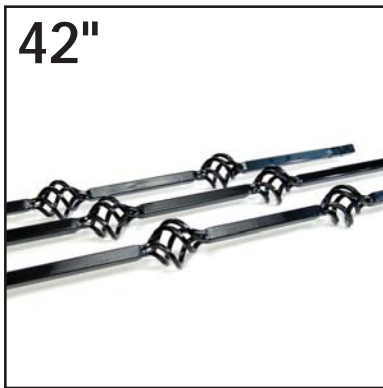

42"

Available in:

- ☐ Black Sand
- ☐ Ant. Bronze
- ☐ Gloss Black

Styles

42" Vintage Iron Square 2 Basket Baluster Face Mount Sold in packs of 10.

42" x 5/8" Vintage series square baluster with 2 baskets for face mount installation to achieve a total railing height of 36" when attached to fascia. Screws included.

- Item # 54142128 - Black Sand (Textured)
- Item # 660226 - Antique Bronze
- Item # 660220 - Gloss Black

Please use 2.67 balusters per lineal foot for estimating purposes