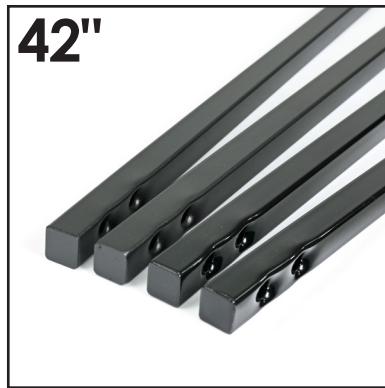

ACTUAL FREIGHT CHARGES APPLY TO FORTRESS® BALUSTER ORDERS

31"

Available in:

- Black Sand
- Gloss Black

Styles

**31" Vintage Iron Square Baluster
Face Mount**

Sold in packs of 10. 4/case

31" x 5/8" Vintage series square baluster for face mount installation to achieve a total railing height of 36". Screws included.

- Item # 54131018 - Black Sand (Textured)
- Item # 660100 - Gloss Black

Use 2.67 balusters per lineal foot for estimating. (2.67 X Lineal Feet = Quantity)

42"

Available in:

- Black Sand
- Gloss Black

Styles

**42" Vintage Iron Square Baluster
Face Mount**

Sold in packs of 10. 4/case

42" x 5/8" Vintage series square baluster for face mount installation to achieve a total railing height of 36" when attached to fascia. Screws included.

Available in:

Clear

26" & 34" Pure View® Glass - Standard

Sold in packs of 5. 3/case

26" & 34" Pure View 5/16" tempered glass balusters that are 3-3/4" wide for straight installations. Fasteners not included.