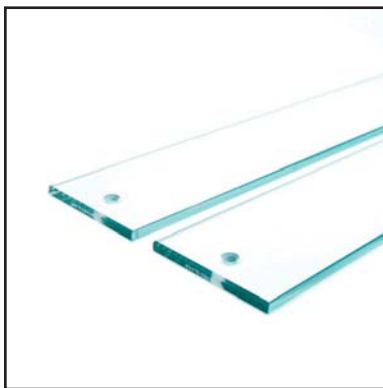

Available in:

- ☐ Clear

Styles

26" & 34" Pure View Glass - Standard

Sold in packs of 5. 3/case

26" & 34" Pure View 5/16" tempered glass balusters that are 3-3/4" wide for straight installations. Fasteners not included. Reference pg. 32 for mounting options.

- Item # 660500 - 26" length
- Item # 660520 - 34" length
- Item # 650032 - Screws with Washer (10/bag)

Please use 1.5 balusters per lineal foot for estimating purposes