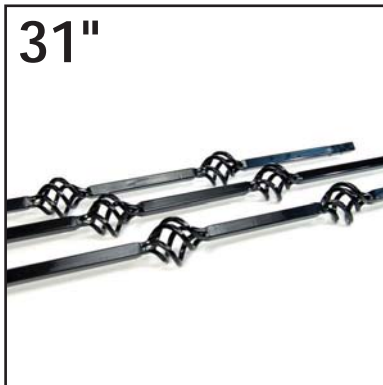

31"

Available in:

- Black Sand
- Ant. Bronze
- Gloss Black
- Oil Rub. Bronze

31" Vintage Iron Square 2 Basket Baluster Face Mount

Sold in packs of 10.

31" x 5/8" Vintage series square baluster with 2 baskets for face mount installation to achieve a total railing height of 36". Screws included.

- Item # 54131038 - Black Sand (Textured)
- Item # 660126 - Antique Bronze
- Item # 660120 - Gloss Black
- Item # 660122 - Oil Rubbed Bronze

Please use 2.67 balusters per lineal foot for estimating purposes