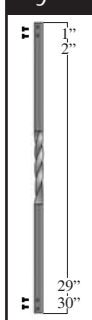

31" Vintage Iron Square 1 Twist Baluster Face Mount

Sold in packs of 10.

31" x 5/8" Vintage series square baluster with 1 twist for face mount installation to achieve a total railing height of 36". Screws included.

- Item # 54131048 - Black Sand (Textured)
- Item # 660136 - Antique Bronze
- Item # 660130 - Gloss Black

Please use 2.67 balusters per lineal foot for estimating purposes