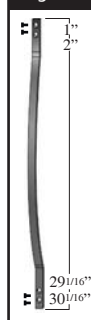

31" Vienna Iron Bow Baluster
Face Mount

Sold in packs of 10. 4/case

31" x 1" Vienna series bow baluster designed for face mount installation to achieve a total railing height of 36". Screws included.

- Item # 54731018 - Black Sand (Textured)
- Item # 660436 - Antique Bronze
- Item # 660430 - Gloss Black

Please use 2.5 balusters per lineal foot for estimating purposes