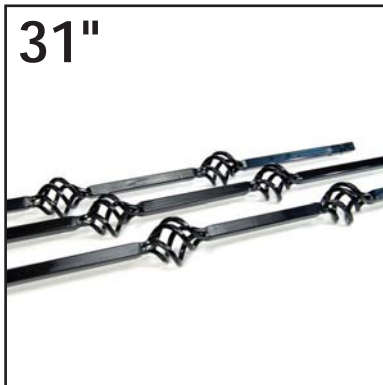

31"

Available in:

- Black Sand
- Ant. Bronze
- Gloss Black
- Oil Rub. Bronze

Styles

31" Vintage Iron Square 2 Basket Baluster Face Mount

Sold in packs of 10.

31" x 5/8" Vintage series square baluster with 2 baskets for face mount installation to achieve a total railing height of 36". Screws included.

- Item # 54131038 - Black Sand (Textured)
- Item # 660126 - Antique Bronze
- Item # 660120 - Gloss Black
- Item # 660122 - Oil Rubbed Bronze

Please use 2.67 balusters per lineal foot for estimating purposes