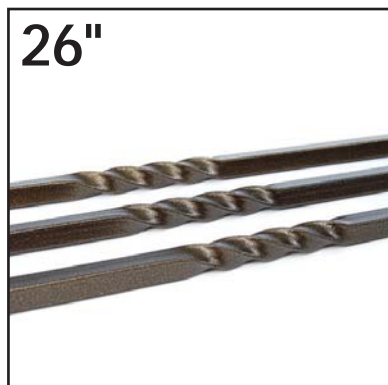

26"

Available in:

- Black Sand
- Ant. Bronze
- Gloss Black

26" Mega Square Iron 1 Twist Baluster

Sold in packs of 10.

26" x 3/4" Mega series baluster with 1 twist designed for a 36" rail height. Install with mega EZ mounts or mega shoes.

- Item # 54126048 - Black Sand (Textured)
- Item # 660286 - Antique Bronze
- Item # 660280 - Gloss Black

Please use 2.67 balusters per lineal foot for estimating purposes