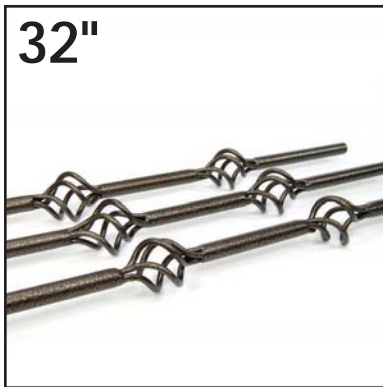

32"

Available in:

- Black Sand
- Ant. Bronze
- Gloss Black
- Oil Rub. Bronze

Styles

32" Vintage Iron Round 2 Basket Baluster

Sold in any quantity. 10/pack

32" x 3/4" Vintage series round baluster with 2 baskets designed for a 42" rail height. Install with EZ mounts or vintage round shoes.

- Item # 54132148 - Black Sand (Textured)
- Item # 660076 - Antique Bronze
- Item # 660070 - Gloss Black
- Item # 660072 - Oil Rubbed Bronze

Please use 2.67 balusters per lineal foot for estimating purposes