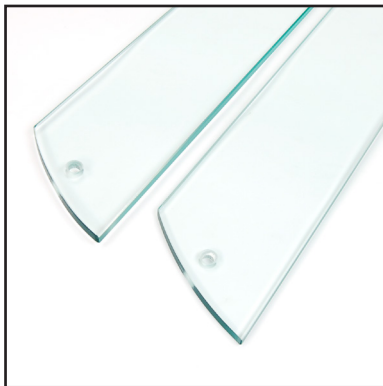

Available in:

Clear

26" & 34" Pure View® Glass - Standard

Sold in packs of 5. 3/case

26" & 34" Pure View 5/16" tempered glass balusters that are 3-3/4" wide for straight installations. Fasteners not included.

Item # 660500 - 26" length

Item # 660520 - 34" length

Item # 650032 - Screws with Washer (10/bag)

Use 1.5 balusters per lineal foot for estimating. (1.5 X Lineal Feet = Quantity)

Available in:

Clear

26" & 34" Pure View® Glass - Stairs