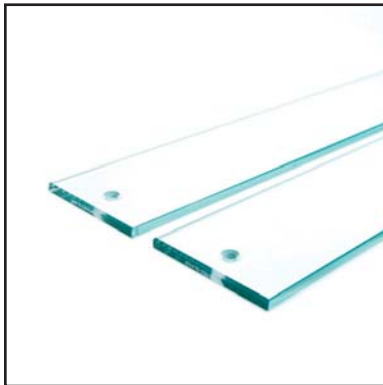

Available in:

- ☐ Clear

Styles

26" & 34" Pure View Glass - Standard

Sold in packs of 5. 3/case

26" & 34" Pure View 5/16" tempered glass balusters that are 3-3/4" wide for straight installations. Fasteners not included. Reference pg. 32 for mounting options.

- Item # 660500 - 26" length
- Item # 660520 - 34" length
- Item # 650032 - Screws with Washer (10/bag)

Please use 1.5 balusters per lineal foot for estimating purposes