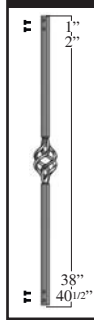

ACTUAL FREIGHT CHARGES APPLY TO ALL FORTRESSTM BALUSTER ORDERS

42"

Available in:

- Black Sand
- Ant. Bronze
- Gloss Black

Styles

42" Vintage Iron Square 1 Basket Baluster Face Mount Sold in packs of 10.

42" x 5/8" Vintage series square baluster with 1 basket for face mount installation to achieve a total railing height of 36" when attached to fascia. Screws included.