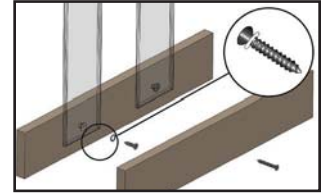

Item # 660685

Available in:

Black

Pure View[®] Nylon Mounting Shoe - Stairs

Sold in bags of 10. 20/case

Pure View nylon mounting shoe is used for surface mount installation of Pure View glass balusters for stair applications. Compatible for stair angles between 25-37 degrees. Screws included.

Item # 660687

ACTUAL FREIGHT CHARGES APPLY TO ALL FORTRESSTM BALUSTER ORDERS

Available in:
Black

Pure View[®] Screw & Washer

Sold in bags of 10.

Pure View screw & washer for sandwich method installation of Pure View glass balusters for straight and stair applications. Screws are ordered separately. Includes enough screws to do 5 glass balusters.

Item # 650032

Available in:
Black

2x4 Nylon Railing Bracket - Level & Stair

Sold in packs of 2.

2x4 Nylon mounting bracket for attaching 2x4 railings to post. Used for both Level and Stair applications. Screws included.