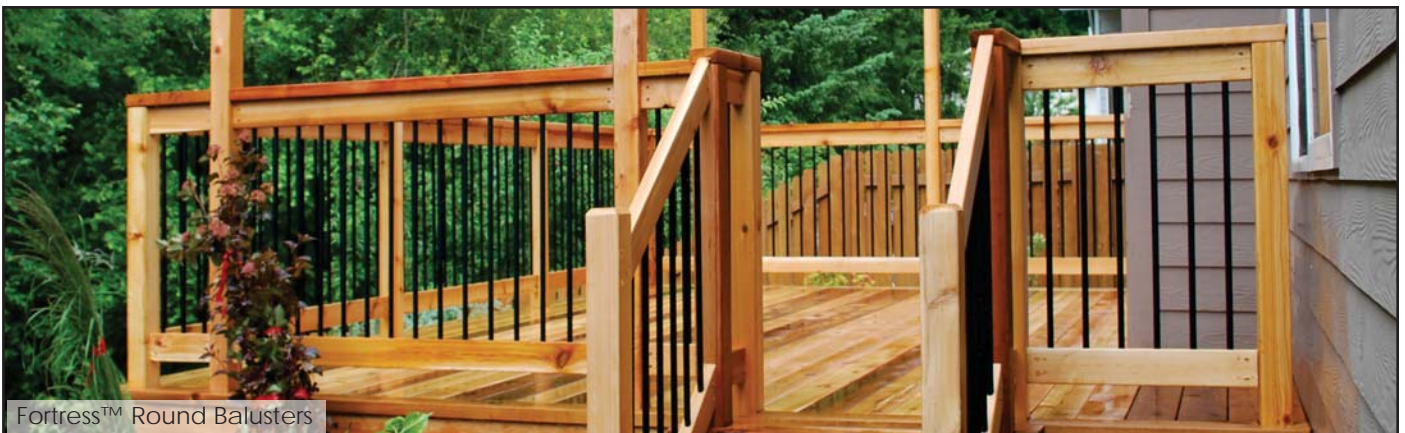

Fortress^{TM} Round Balusters