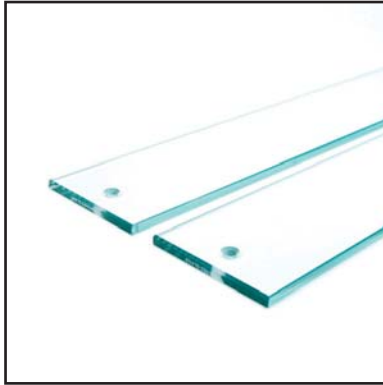

42"

Available in:

- Black Sand
- Ant. Bronze
- Gloss Black
- Oil Rub. Bronze

Styles

**42" Vintage Iron Square Baluster
Face Mount**

Sold in packs of 10. 4/case

42" x 5/8" Vintage series square baluster for face mount installation to achieve a total railing height of 36" when attached to fascia. Screws included.

Fortress[™] Face Mount Balusters

ACTUAL FREIGHT CHARGES APPLY TO ALL FORTRESSTM BALUSTER ORDERS

Available in:

Clear

26" & 34" Pure View[®] Glass - Standard

Sold in packs of 5. 3/case

26" & 34" Pure View 5/16" tempered glass balusters that are 3-3/4" wide for straight installations. Fasteners not included. Reference pg. 32 for mounting options.