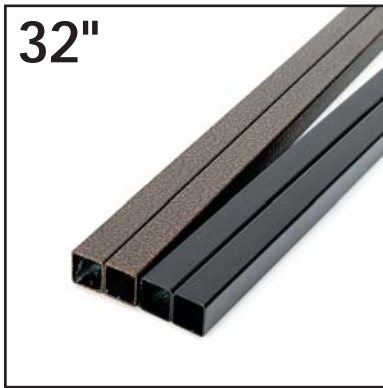

32"

Available in:
Black Sand
Ant. Bronze

32" Mega Square Iron Baluster

Sold in packs of 10. 4/case

32" x 3/4" Mega series baluster designed for a 42" rail height. Install with mega EZ mounts or mega shoes.

Item # 54132018 - Black Sand (Textured)
Item # 660156 - Antique Bronze

Please use 2.67 balusters per lineal foot for estimating purposes