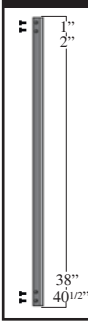

Styles

**31" Vintage Iron Square Baluster
Face Mount**

Sold in packs of 10. 4/case

31" x 5/8" Vintage series square baluster for face mount installation to achieve a total railing height of 36". Screws included.

- Item # 54131018 - Black Sand (Textured)
- Item # 660106 - Antique Bronze
- Item # 660100 - Gloss Black
- Item # 660102 - Oil Rubbed Bronze

Please use 2.67 balusters per lineal foot for estimating purposes

42"

Available in:

- Black Sand
- Ant. Bronze
- Gloss Black
- Oil Rub. Bronze

Styles

**42" Vintage Iron Square Baluster
Face Mount**

Sold in packs of 10. 4/case

42" x 5/8" Vintage series square baluster for face mount installation to achieve a total railing height of 36" when attached to fascia. Screws included.