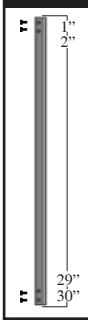

Item # 54132018 - Black Sand (Textured)
Item # 660156 - Antique Bronze

Please use 2.67 balusters per lineal foot for estimating purposes

Available in:
Black

Mega EZ Mounts

Sold in bags of 20. 50/case

Mega EZ mounts are for installation of mega series square balusters. Screws included.

Item # 640053 - Standard
Item # 640054 - Stairs

Fortress[™] Square Balusters

ACTUAL FREIGHT CHARGES APPLY TO ALL FORTRESS[™] BALUSTER ORDERS

31"

Available in:

- Black Sand
- Ant. Bronze
- Gloss Black
- Oil Rub. Bronze

Styles

**31" Vintage Iron Square Baluster
Face Mount**

Sold in packs of 10. 4/case

31" x 5/8" Vintage series square baluster for face mount installation to achieve a total railing height of 36". Screws included.