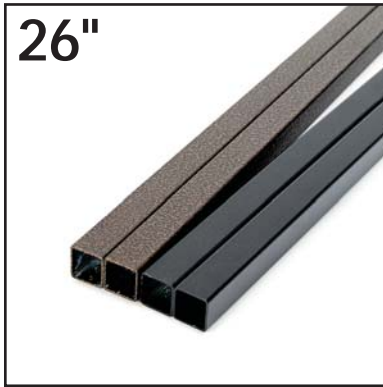

- Item # 54126008 - Black Sand (Textured)
- Item # 660006 - Antique Bronze
- Item # 660002 - Oil Rubbed Bronze

Please use 2.67 balusters per lineal foot for estimating purposes

32"

Available in:

- Black Sand
- Ant. Bronze
- Oil Rub. Bronze

Styles

32" Vintage Iron Round Baluster

Sold in packs of 10. 8/case

32" x 3/4" Vintage series round baluster designed for a 42" rail height. Install with EZ mounts or vintage round shoes.

- Item # 54132008 - Black Sand (Textured)
- Item # 660056 - Antique Bronze
- Item # 660052 - Oil Rubbed Bronze

Please use 2.67 balusters per lineal foot for estimating purposes

Available in:

- Black

Styles

EZ Mounts

Sold in bags of 20. 50/case

EZ Mounts are for installation of vintage series round balusters. Screws included.

- Item # 640055 - Standard
- Item # 640056 - Stairs

FortressTM Round Balusters

ACTUAL FREIGHT CHARGES APPLY TO ALL FORTRESS[™] BALUSTER ORDERS

26"

Available in:
Black Sand
Ant. Bronze

26" Mega Square Iron Baluster