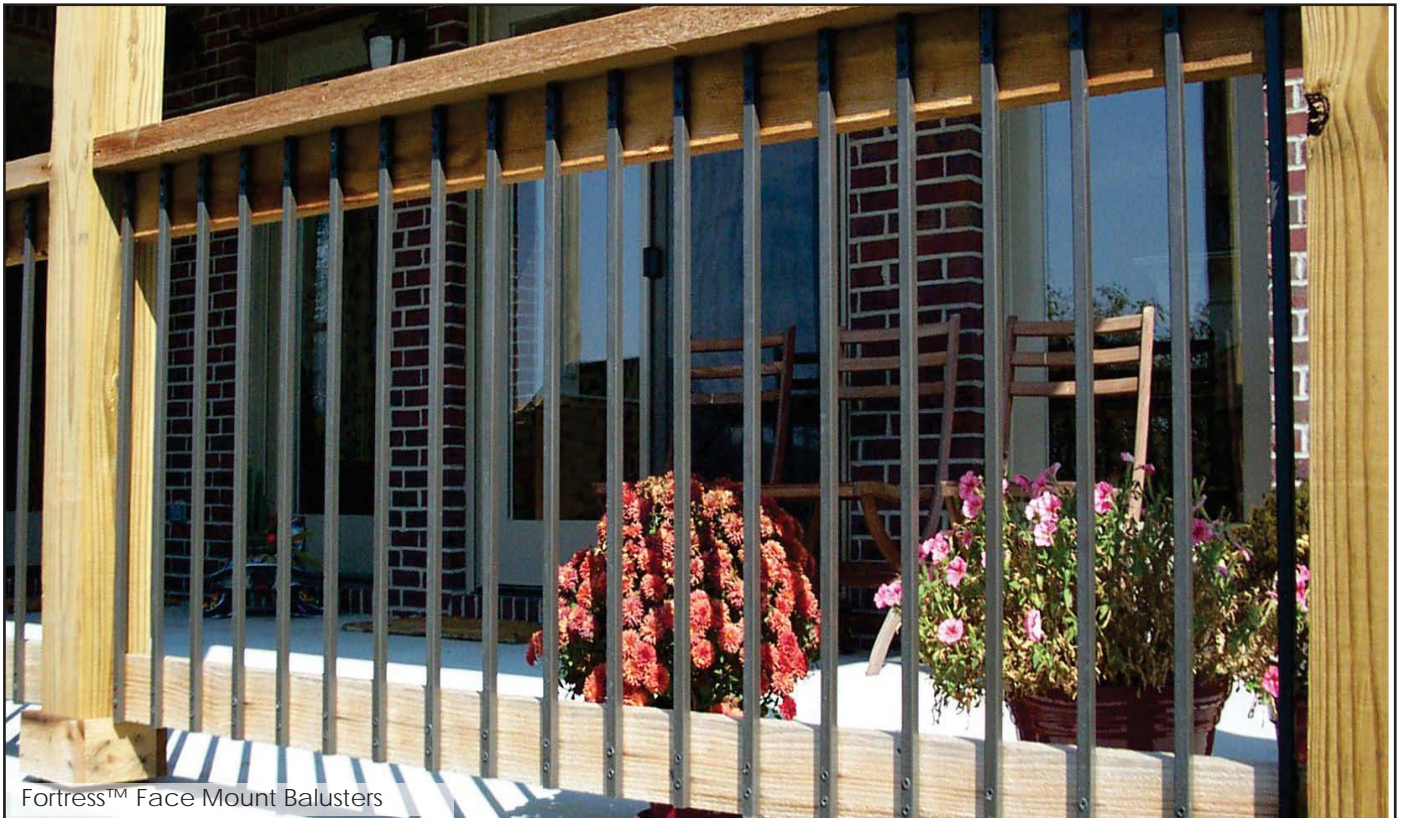

Fortress™ Face Mount Balusters