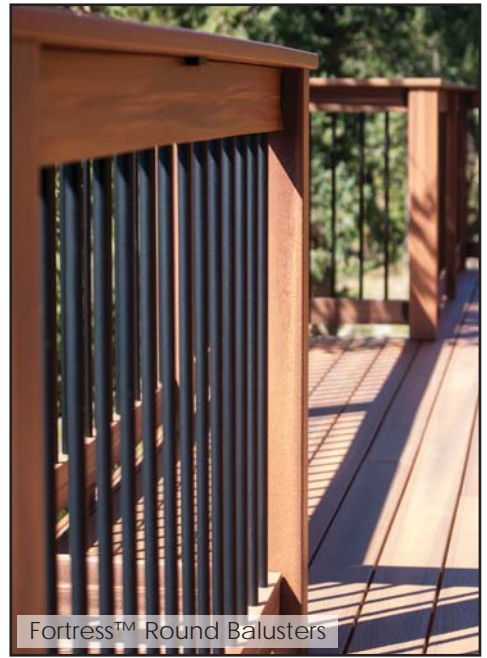

ACTUAL FREIGHT CHARGES APPLY TO ALL FORTRESS^{TM} BALUSTER ORDERS