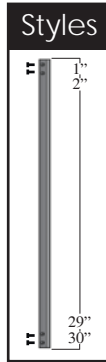

31" Vintage Iron Square Baluster Face Mount

Sold in packs of 10. 4/case

31" x 5/8" Vintage series square baluster for face mount installation to achieve a total railing height of 36" when attached to fascia. Screws included.

- Item # 660100 - Gloss Black
- Item # 660102 - Oil Rubbed Bronze
- Item # 660106 - Antique Bronze
- Item # 54131018 - Black Sand (Textured)

Please use 2.67 balusters per lineal foot for estimating purposes