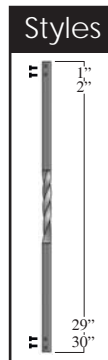

31" Vintage Iron Square 1 Twist Baluster Face Mount Sold in packs of 10.

31" x 5/8" Vintage series square baluster with 1 twist for face mount installation to achieve a total railing height of 36" when attached to fascia. Screws included.

- Item # 660130 - Gloss Black
- Item # 660136 - Antique Bronze
- Item # 54131048 - Black Sand (Textured)

Please use 2.67 balusters per lineal foot for estimating purposes