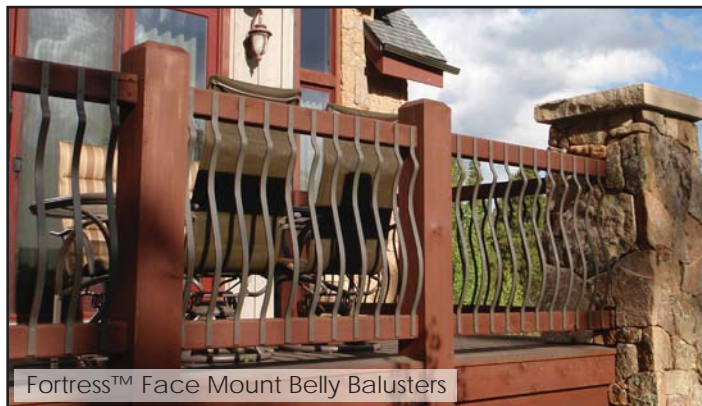

Fortress^{TM} Round Balusters

Fortress^{TM} Round Basket Balusters

Fortress^{TM} Face Mount Belly Balusters