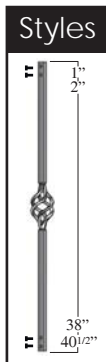

42" Vintage Iron Square 1 Basket Baluster Face Mount

Sold in packs of 10.

42" x 5/8" Vintage series square baluster with 1 basket for face mount installation to achieve a total railing height of 42" when attached to fascia. Screws included.

- Item # 660210 - Gloss Black
- Item # 660216 - Antique Bronze
- Item # 54142118 - Black Sand (Textured)

Please use 2.67 balusters per lineal foot for estimating purposes