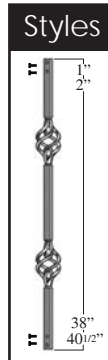

42" Vintage Iron Square 2 Basket Baluster Face Mount Sold in packs of 10.

42" x 5/8" Vintage series square baluster with 2 basket for face mount installation to achieve a total railing height of 42" when attached to fascia. Screws included.

- Item # 660220 - Gloss Black
- Item # 660226 - Antique Bronze
- Item # 54142128 - Black Sand (Textured)

Please use 2.67 balusters per lineal foot for estimating purposes