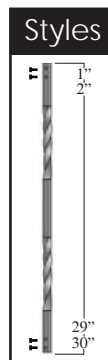

31" Vintage Iron Square 2 Twist Baluster Face Mount Sold in packs of 10.

31" x 5/8" Vintage series square baluster with 2 twist for face mount installation to achieve a total railing height of 36" when attached to fascia. Screws included.

- Item # 660140 - Gloss Black
- Item # 660146 - Antique Bronze
- Item # 54131058 - Black Sand (Textured)

Please use 2.67 balusters per lineal foot for estimating purposes