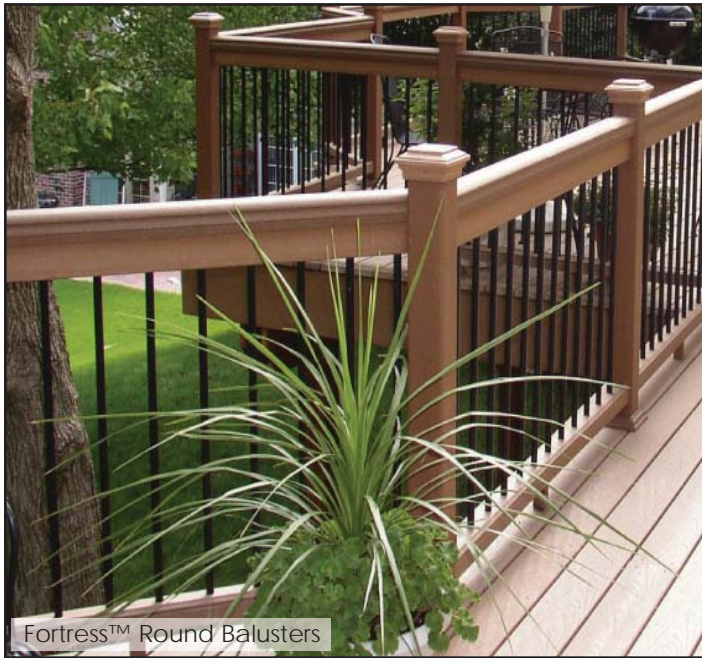

Fortress^{TM} Face Mount Bow Balusters