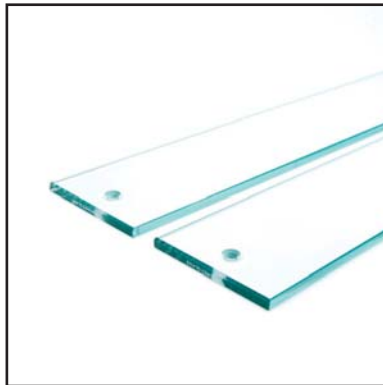

Available in:

- ☐ Clear

26" & 34" Pure View Glass - Standard

Sold in packs of 5. 3/case

26" & 34" Pure View 5/16" tempered glass balusters that are 3-3/4" wide for straight installations. Screws not included.

- Item # 660500 - 26" length
- Item # 660520 - 34" length
- Item # 650032 - Screws with Washer (10/bag)

Please use 1.5 balusters per lineal foot for estimating purposes