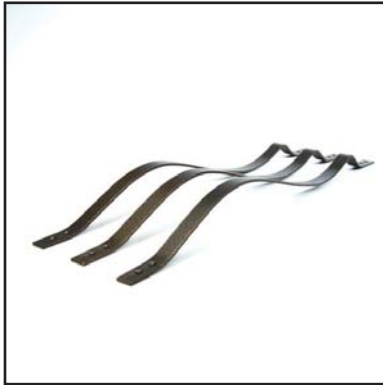

- Item # 660130 - Gloss Black
- Item # 660136 - Antique Bronze
- Item # 54131048 - Black Sand (Textured)

*Please use 2.67 balusters per lineal foot for estimating purposes*

Available in:  
 Gloss Black  
 Ant. Bronze  
 Black Sand

**31" Vintage Iron Square 2 Twist Baluster Face Mount** Sold in packs of 10.

31" x 5/8" Vintage series square baluster with 2 twist for face mount installation to achieve a total railing height of 36" when attached to fascia. Screws included.

- Item # 660140 - Gloss Black
- Item # 660146 - Antique Bronze
- Item # 54131058 - Black Sand (Textured)

*Please use 2.67 balusters per lineal foot for estimating purposes*

**ACTUAL FREIGHT CHARGES APPLY TO ALL FORTRESS<sup>TM</sup> BALUSTER ORDERS**