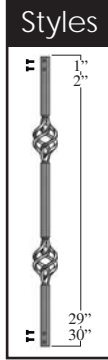

31" Vintage Iron Square 2 Basket Baluster Face Mount Sold in packs of 10.

31" x 5/8" Vintage series square baluster with 2 basket for face mount installation to achieve a total railing height of 36" when attached to fascia. Screws included.

- Item # 660120 - Gloss Black
- Item # 660122 - Oil Rubbed Bronze
- Item # 660126 - Antique Bronze
- Item # 54131038 - Black Sand (Textured)

Please use 2.67 balusters per lineal foot for estimating purposes