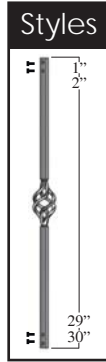

31" Vintage Iron Square 1 Basket Baluster Face Mount

Sold in packs of 10.

31" x 5/8" Vintage series square baluster with 1 basket for face mount installation to achieve a total railing height of 36" when attached to fascia. Screws included.

- Item # 660110 - Gloss Black
- Item # 660112 - Oil Rubbed Bronze
- Item # 660116 - Antique Bronze
- Item # 54131028 - Black Sand (Textured)

Please use 2.67 balusters per lineal foot for estimating purposes