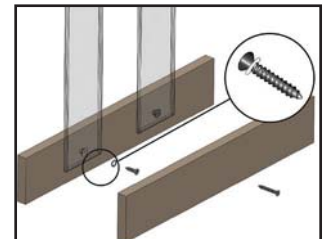

ACTUAL FREIGHT CHARGES APPLY TO ALL FORTRESS^{TM} BALUSTER ORDERS

Available in:
Black

Pure View Nylon Mounting Shoe - Standard

Sold in bags of 10. 20/case

Pure View nylon mounting shoe is used for surface mount installation of Pure View glass balusters for straight applications. Screws included.

Item # 660685

Available in:
Black

Pure View Nylon Mounting Shoe - Stairs

Sold in bags of 10. 20/case

Pure View nylon mounting shoe is used for surface mount installation of Pure View glass balusters for stair applications. Screws included.

Item # 660687

Available in:
Metal

1-1/2" Glass Baluster Clip

Sold in bags of 10. 25/case

Pure View mounting clip is used for surface mount installation of Pure View glass balusters for level applications. Includes hardware and rubber pad to cushion the glass.

Item # 660680

Available in:
Black

PureView Screw & Washer

Sold in bags of 10.

Pure View screw & washer for sandwich method installation of Pure View glass balusters for straight and stair applications. Screws are ordered separately. Includes enough screws to do 5 glass balusters.

Item # 650032