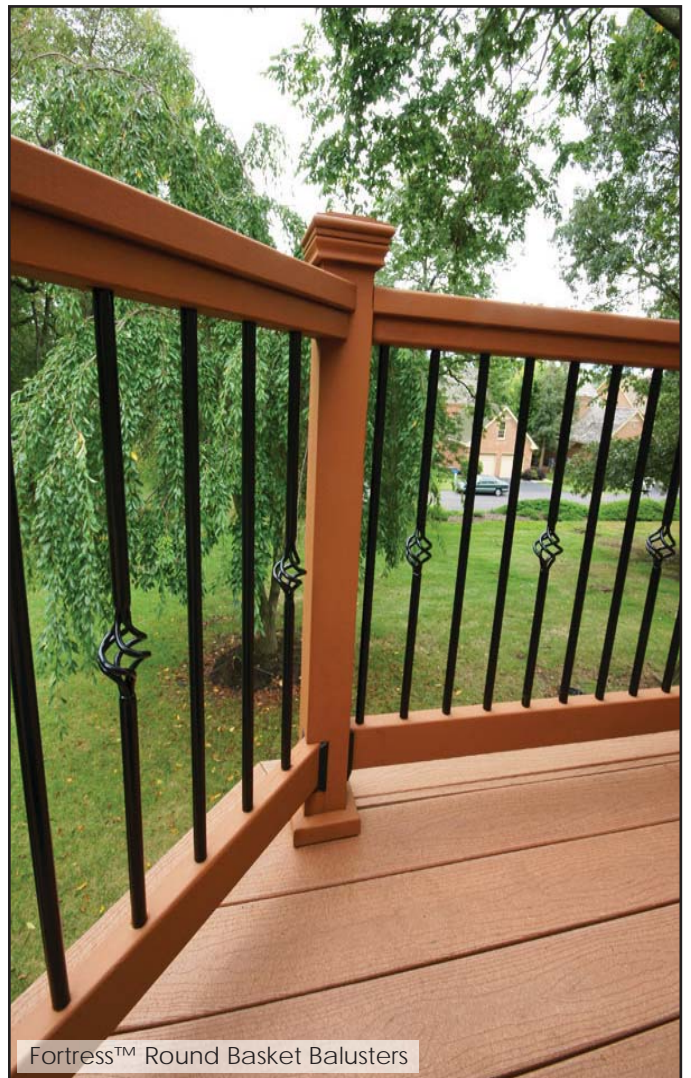

Fortress^{TM} Round Balusters

Fortress^{TM} Round Basket Balusters