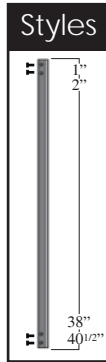

42" Vintage Iron Square Baluster Face Mount

Sold in packs of 10. 4/case

42" x 5/8" Vintage series square baluster for face mount installation to achieve a total railing height of 42" when attached to fascia. Screws included.

- Item # 660200 - Gloss Black
- Item # 660202 - Oil Rubbed Bronze
- Item # 660206 - Antique Bronze
- Item # 54142018 - Black Sand (Textured)

Please use 2.67 balusters per lineal foot for estimating purposes