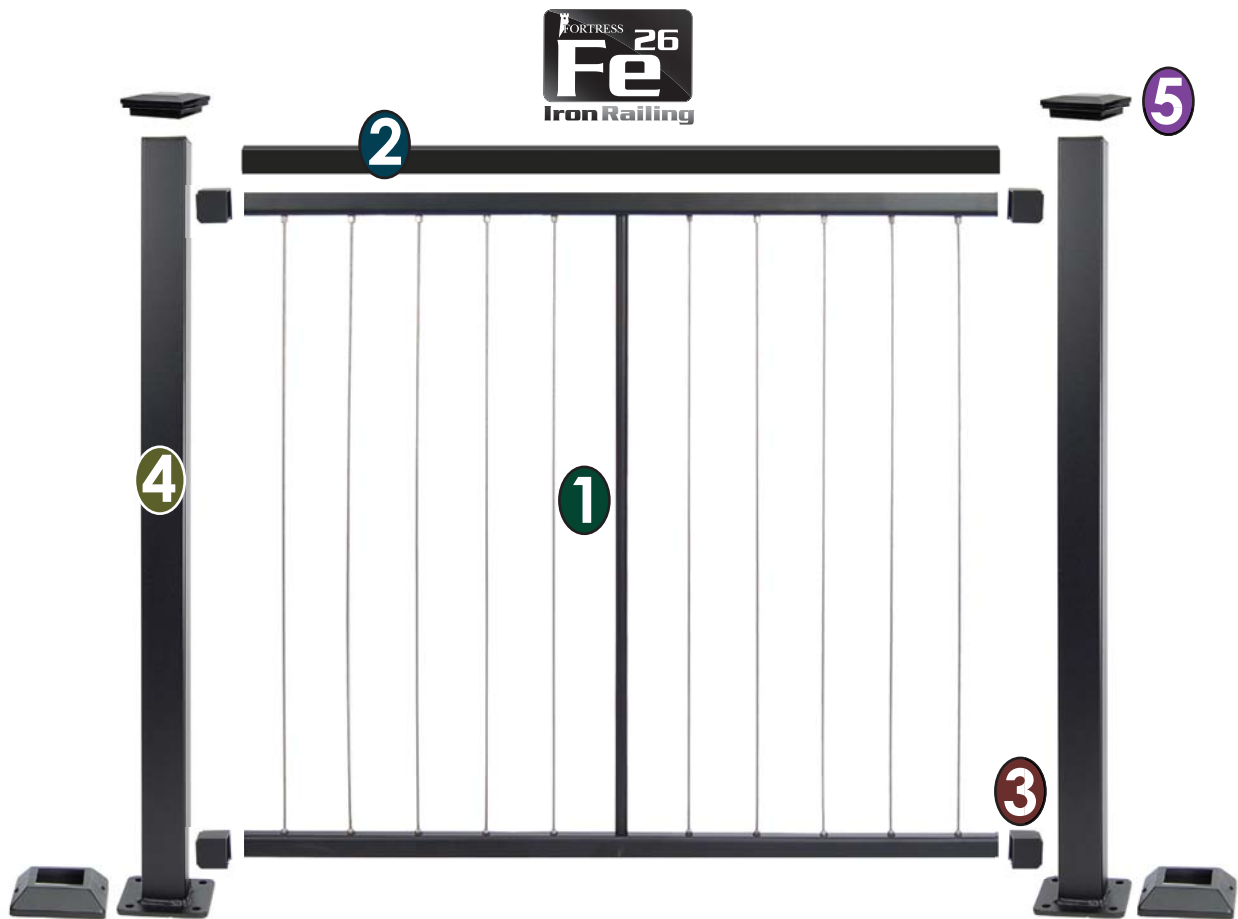

# Fortress™ Vertical Cable Overview

Use the steps below for the following pages to complete your rail system

**STEP 1** Choose Cable Rail Panel

**STEP 4** Choose Post (Includes Skirt)

**STEP 2** Choose Top Rail Cover

**STEP 5** Select a Post Cap

**STEP 3** Choose Brackets (4 Pack)

6' Rails Include 1 Cable Support

8' Rails Include 2 Cable Supports

ACTUAL FREIGHT CHARGES APPLY TO ALL FORTRESS™ RAIL ORDERS

Fortress™ Vertical Cable Rail - Black Sand

**Fortress™ Vertical Cable Railing Panel - Level**

Top / bottom rail measure  
1-1/4" x 1-1/4"

Available in:  
Black Sand

**Fe<sup>26</sup> Vertical Cable Railing Panel**

Sold in any quantity.

Fortress Fe<sup>26</sup> vertical cable panel for 36" or 42" rail heights. Top / bottom rail measure 1-1/4" x 1-1/4" with 1/8" cable railing infill. **Must purchase flat top rail cover or add your own cap rail to complete rail.** Brackets sold separately, see page 164.