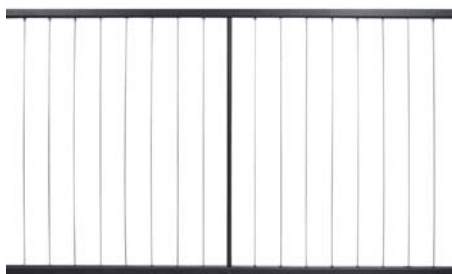

# Fortress™ Vertical Cable Overview

Use the steps below for the following pages to complete your rail system

**STEP 1** Choose Cable Rail Panel

**STEP 4** Choose Post (Includes Skirt)

**STEP 2** Choose Top Rail Cover

**STEP 5** Select a Post Cap

**STEP 3** Choose Brackets (4 Pack)

6' Rails Include 1 Cable Support

8' Rails Include 2 Cable Supports

ACTUAL FREIGHT CHARGES APPLY TO ALL FORTRESS™ RAIL ORDERS

Fortress™ Vertical Cable Rail - Black Sand

**Fortress™ Vertical Cable Railing Panel - Level**

Top / bottom rail measure  
1-1/4" x 1-1/4"

Available in:  
Black Sand

**Fe<sup>26</sup> Vertical Cable Railing Panel**

Sold in any quantity.

Fortress Fe<sup>26</sup> vertical cable panel for 36" or 42" rail heights. Top / bottom rail measure 1-1/4" x 1-1/4" with 1/8" cable railing infill. **Must purchase flat top rail cover or add your own cap rail to complete rail.** Brackets sold separately, see page 164.