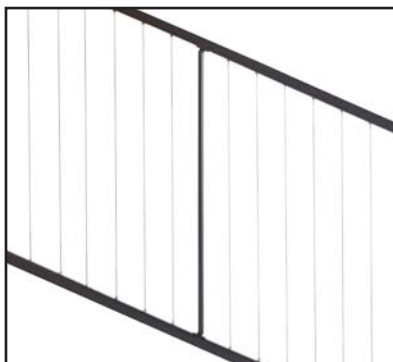

**Fortress™ Vertical Cable Railing Panel - Level**

Top / bottom rail measure  
1-1/4" x 1-1/4"

Available in:  
Black Sand

**Fe<sup>26</sup> Vertical Cable Railing Panel**

Sold in any quantity.

Fortress Fe<sup>26</sup> vertical cable panel for 36" or 42" rail heights. Top / bottom rail measure 1-1/4" x 1-1/4" with 1/8" cable railing infill. **Must purchase flat top rail cover or add your own cap rail to complete rail.** Brackets sold separately, see page 164.

**6' - Fe<sup>26</sup> Vertical Cable Railing Panel**

36" Rail Height (34" x 69" Panel)

42" Rail Height (40" x 69" Panel)

Item # 57134608 - Black Sand (Txt)

Item # **57140608** - Black Sand (Txt)

**8' - Fe<sup>26</sup> Vertical Cable Railing Panel**

36" Rail Height (34" x 93" Panel)

42" Rail Height (40" x 93" Panel)

Item # 57134808 - Black Sand (Txt)

Item # **57140808** - Black Sand (Txt)

**Fortress™ Vertical Cable Railing Panel - Adjustable Stair**

Available in:  
Black Sand

**8' - Fe<sup>26</sup> Vertical Cable Adjustable Stair Panel**

Sold in any quantity.

Fortress Fe<sup>26</sup> vertical cable panel for 36" or 42" rail heights. Top / bottom rail measure 1-1/4" x 1-1/4" with 1/8" cable railing infill. Panel adjustable up to 38°. **Must purchase flat top rail cover or add your own cap rail to complete rail.** Brackets sold separately, see page 164.