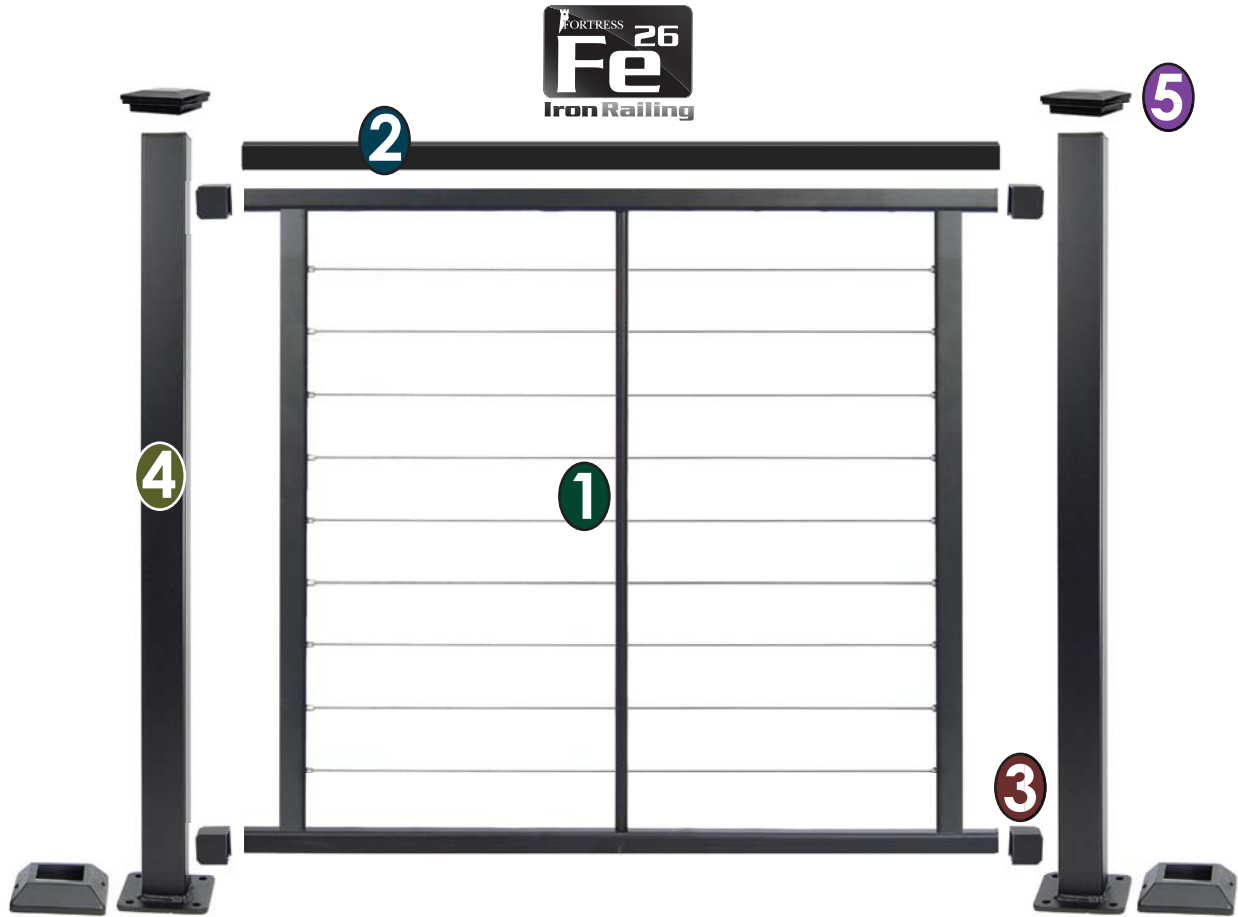

Fortress™ Horizontal Cable Overview