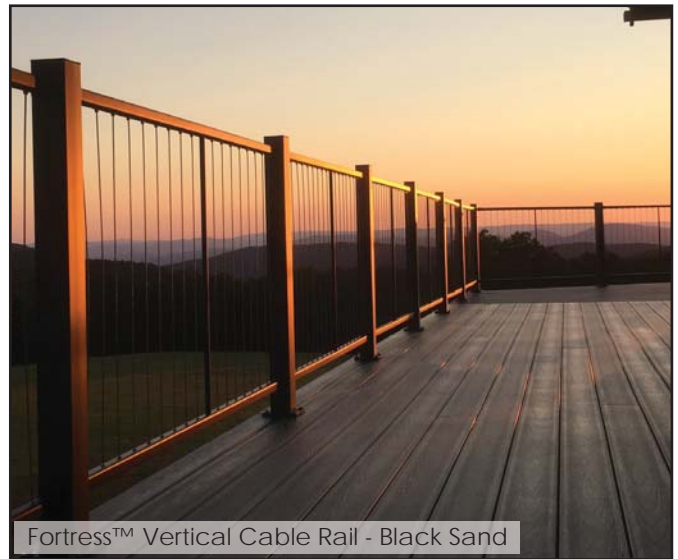

ACTUAL FREIGHT CHARGES APPLY TO ALL FORTRESS^{TM} RAIL ORDERS