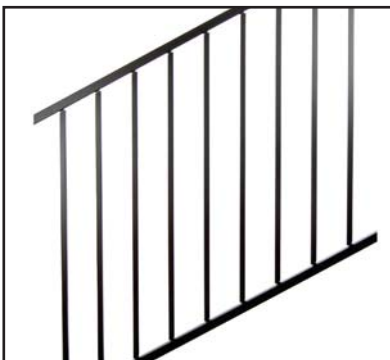

Available in:

Black Sand

Ant. Bronze

Gloss Black

Fe²⁶ Traditional Iron Panel

Sold in any quantity.

Fortress Fe²⁶ welded iron panel for 36" or 42" rail heights. Top / bottom rail measure 1" x 1" and infill balusters are 5/8" square. Brackets sold separately, see next page.

6' - Fe²⁶ Traditional Iron Panel

36" Rail Height (34" x 69.5" Panel)

42" Rail Height (40" x 69.5" Panel)

Item # 53134708 - Black Sand (Txt)
Item # 53134706 - Antique Bronze
Item # 640018 - Gloss Black

Item # 53140708 - Black Sand (Txt)
Item # 53140706 - Antique Bronze
Item # 640008 - Gloss Black

8' - Fe²⁶ Traditional Iron Panel

36" Rail Height (34" x 93.5" Panel)

42" Rail Height (40" x 93.5" Panel)

Item # 53134948 - Black Sand (Txt)
Item # 53134946 - Antique Bronze
Item # 640016 - Gloss Black

Item # 53140948 - Black Sand (Txt)
Item # 53140946 - Antique Bronze
Item # 640007 - Gloss Black

Fortress™ Fe²⁶ Adjustable Iron Stair Panels

Available in:

Black Sand

Ant. Bronze

Gloss Black

Fe²⁶ Iron Adjustable Stair Panel

Sold in any quantity.

Fortress™ Fe²⁶ welded adjustable iron panel for stairs and ramps, achieves a total railing height of either 36" or 40". Panel adjustable from 5° - 45°. Brackets sold separately, see next page.