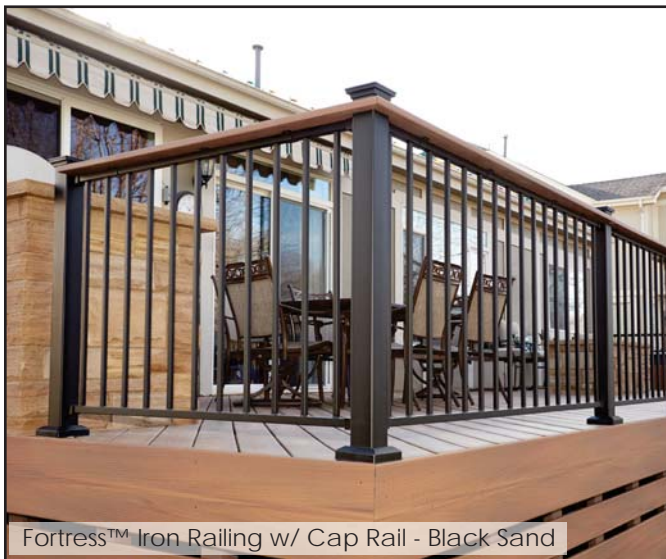

Fortress™ Iron Railing - Black Sand