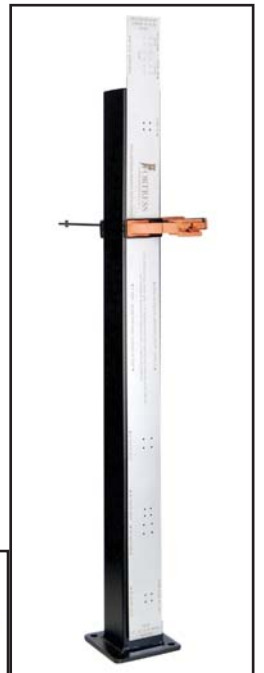

Item # 650036 - Gloss Black

Available in:

Black Sand

Ant. Bronze

Gloss Black

Fe²⁶ - 1" Universal Angle Adapter Bracket for Stair and Side to Side

Sold in Bags of 4.

Angle Adapters used to convert 1" UB Bracket for stair installations. Turn 90 degrees for side to side application. **Must purchase 1" UB Bracket separately.** Adjustable up to a 45 degree angle. Includes screws for wood and metal applications.

1" Angle Adaptor Bracket

Item # 53504018 - Black Sand (Textured)

Item # 53504016 - Antique Bronze

Item # 650039 - Gloss Black

Available in:

Steel

Fe²⁶ - Post Bracket Installation Jig

Sold in any quantity.

2-1/2" x 43-1/2" Installation template for mounting UB brackets to 2" & 3" posts. Works for 36" and 42" rail heights. **Includes center hole punch to mark posts.**

Item # 53546239 - Installation Jig

Includes Center Punch