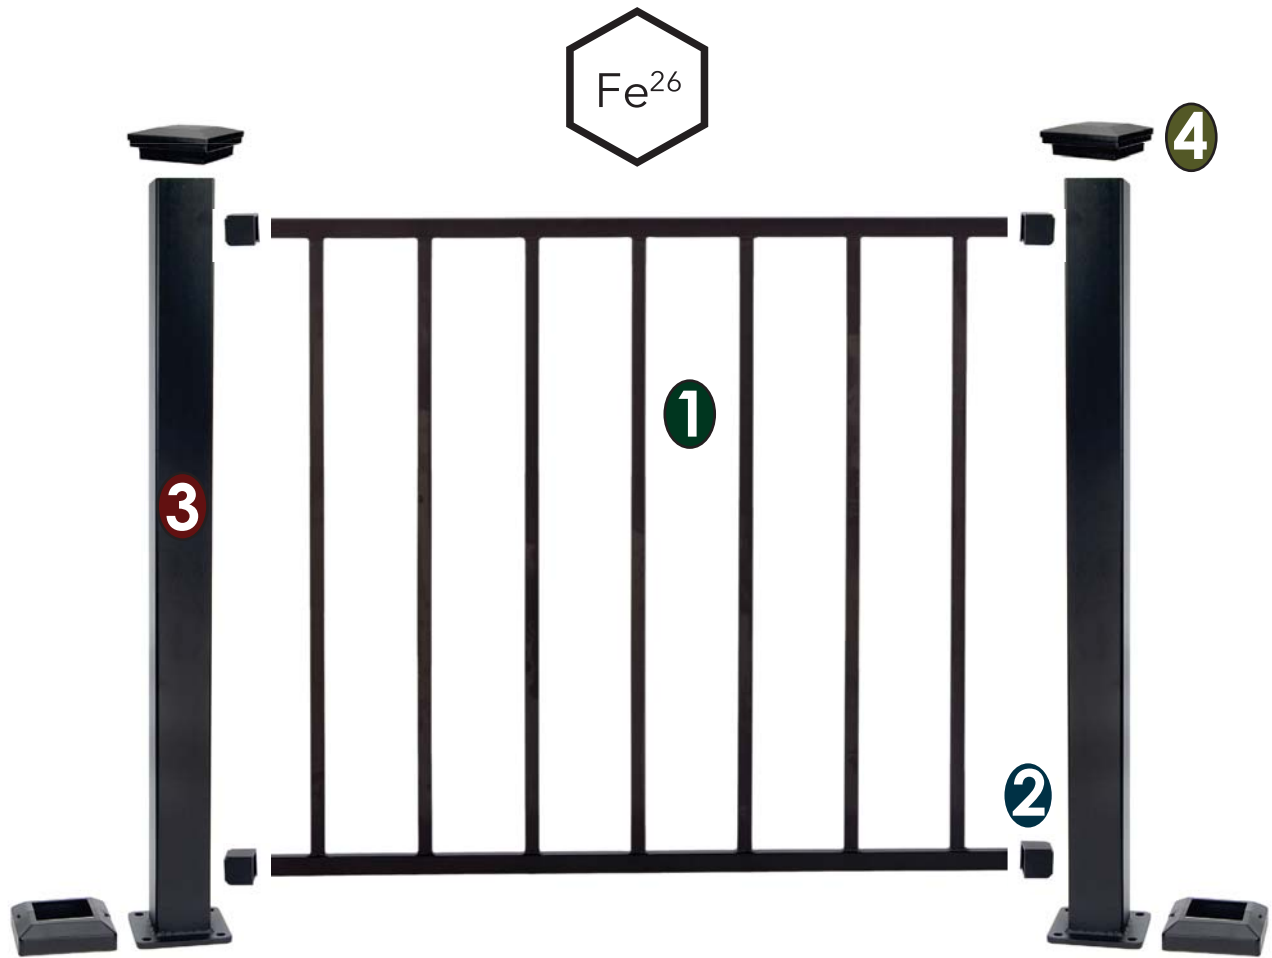

Fortress™ Fe²⁶ Iron Railing Overview

Use the steps below for the following pages to complete your rail

STEP 1 Choose Panel

STEP 3 Choose post (Includes Skirt)

STEP 2 Choose Brackets (4 Pack)

STEP 4 Select a Post Cap

Fortress™ Iron Railing System

Fortress™ FE26 railing system features fully pre-welded iron rails that provide a clean, classic appearance. Panels install easily with a simple bracket system. Pre-galvanized steel, zinc phosphate, e-coat and premium powder coating make it the most economical and durable iron railing system on the market. Rail panels can be used as a complete system or they can be installed between posts of most materials.

ACTUAL FREIGHT CHARGES APPLY TO ALL FORTRESS™ RAIL ORDERS

Fortress™ Iron Level Rail - Black Sand

Fortress™ Fe²⁶ Welded Iron Panels

Top / bottom rail measure 1" x 1" and infill balusters are 5/8" square for both level and stair panels.

Available in:

Black Sand

Ant. Bronze

Gloss Black

Fe²⁶ Traditional Iron Panel

Sold in any quantity.

Fortress Fe²⁶ welded iron panel for 36" or 42" rail heights. Top / bottom rail measure 1" x 1" and infill balusters are 5/8" square. Brackets sold separately, see next page.