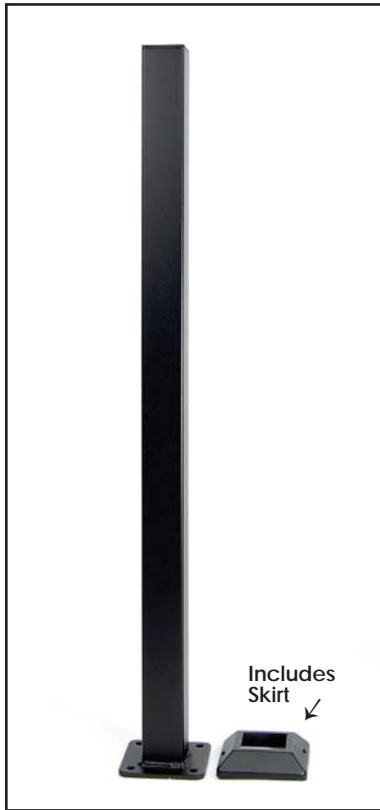

ACTUAL FREIGHT CHARGES APPLY TO ALL FORTRESS^{TM} RAIL ORDERS

Fortress^{TM} Fe²⁶ Posts, Caps & Skirts

Available in:

- Black Sand
- Ant. Bronze
- Gloss Black

Fe²⁶ - 2" Iron Post with 2 pc. Skirt

Sold in any quantity.

2" x 39-1/2" Iron post with 4" welded flange used to install panels at a 36" rail height. Flange holes are 1/2" for fasteners. **Includes skirt for base.**

- Item # **53302418** - Black Sand (Textured)
- Item # **53302416** - Antique Bronze
- Item # **53302410** - Gloss Black

2" x 45-1/2" Iron post with 4" welded flange used to install panels at a 42" rail height. Flange holes are 1/2" for fasteners. **Includes skirt for base.**

- Item # **53302478** - Black Sand (Textured)
- Item # **53302476** - Antique Bronze
- Item # **53302470** - Gloss Black

FortressAccents 2" Post Cap

Sold in any quantity.

Accents flat die cast aluminum post cap for 2" post.

- Item # **52500028** - Black Sand (Textured)
- Item # **52500026** - Antique Bronze
- Item # **52500020** - Gloss Black

2" Post Skirt - Replacement

Sold in any quantity.

Fe²⁶ - 4" Post skirt included w/ post. **Also Sold separately.**

- Item # **53504108** - Black Sand (Textured)
- Item # **53504106** - Antique Bronze
- Item # **650027** - Gloss Black