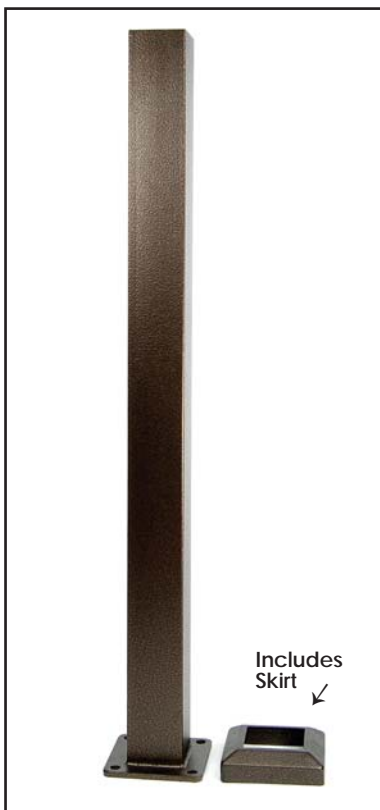

Available in:

- Black Sand
- Ant. Bronze
- Gloss Black

Fe²⁶ - 3" Iron Post with 2 pc. Skirt

Sold in any quantity.

3" x 39-1/2" Iron post with 5-1/4" welded flange used to install panels at a 36" rail height. Flange holes are 1/2" for fasteners. **Includes skirt for base.**

- Item # **53303418** - Black Sand (Textured)
- Item # **53303416** - Antique Bronze
- Item # **53303410** - Gloss Black

3" x 45-1/2" Iron post with 5-1/4" welded flange used to install panels at a 42" rail height. Flange holes are 1/2" for fasteners. **Includes skirt for base.**

- Item # **53303478** - Black Sand (Textured)
- Item # **53303476** - Antique Bronze
- Item # **53303470** - Gloss Black

FortressAccents 3" Post Cap

Sold in any quantity.

Accents flat die cast aluminum post cap for 3" post.

- Item # **52500038** - Black Sand (Textured)
- Item # **52500036** - Antique Bronze
- Item # **52500030** - Gloss Black

3" Post Skirt - Replacement

Sold in any quantity.

Fe²⁶ - 5-1/4" Post skirt included w/ post. **Also sold separately.**

- Item # **53505108** - Black Sand (Textured)
- Item # **53505256** - Antique Bronze
- Item # **650024** - Gloss Black