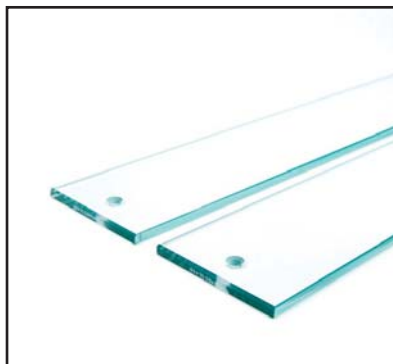

Available in:
☒ Clear

Pure View Glass - Level

Sold in packs of 5. 3/case.

34" & 40" Pure View 5/16" tempered glass balusters that are 3-3/4" wide for level installations.

Item # **660520** - 34" Level Glass for 36" Rail Height
Item # **660540** - 40" Level Glass for 42" Rail Height