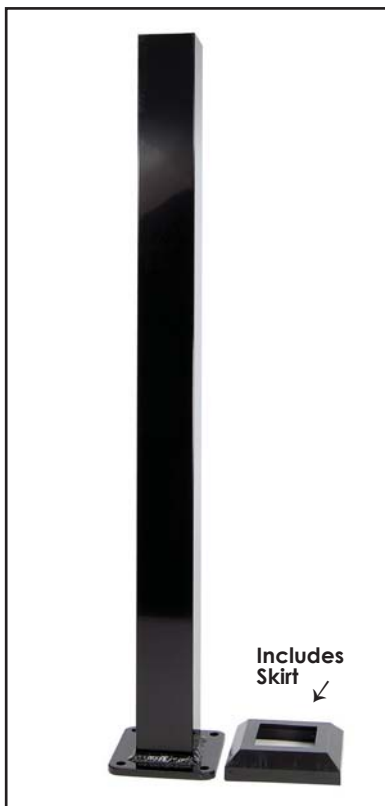

ACTUAL FREIGHT CHARGES APPLY TO ALL FORTRESS™ RAIL ORDERS

Fortress™ Al¹³ Posts, Caps & Skirts

Available in:

Black Sand

White

Al¹³ Aluminum 3" Post with 2 pc. Skirt

Sold in any quantity.

3" x 39-1/2" Aluminum post with 5-1/2" flange and skirt to install panels at a 36" railing height. Flange holes are 1/2" for fasteners. **Includes skirt for base.**

Item # 51339018 - Black Sand (Textured)

Item # 51339011 - White

3" x 45-1/2" Aluminum post with 5-1/2" flange and skirt to install panels at a 42" railing height. Flange holes are 1/2" for fasteners. **Includes skirt for base.**

Item # 51345018 - Black Sand (Textured)

Item # 51345011 - White

FortressAccents 3" Post Cap

Sold in any quantity.

Accents flat die cast aluminum post cap for 3" post.

Item # 52500038 - Black Sand (Textured)

Item # 52500031 - White

3" Post Skirt

Sold in any quantity.

Al¹³ - 5-3/4" Post base cover included. Also sold separately.

Item # 51500038 - Black Sand (Textured)

Item # 51500031 - White