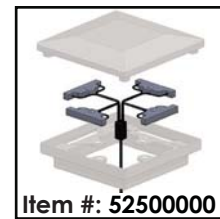

**Must purchase LED cap light kit along with cap.**

**3" Post Cap**

**Item # 52500038** - Black Sand (Textured)

**Item # 52500031** - White

**Light Kit**

**Item # 52500000** - LED Light Kit

**Item #: 52500000**