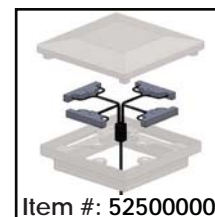

Item #: 52500000