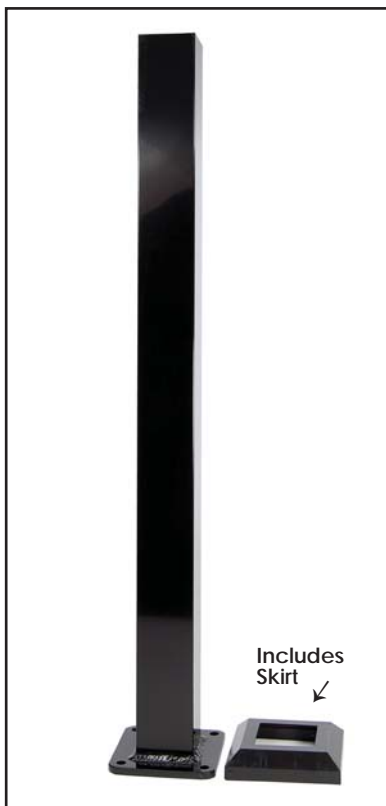

ACTUAL FREIGHT CHARGES APPLY TO ALL FORTRESS™ RAIL ORDERS

Fortress™ Al¹³ Posts, Caps & Skirts

Available in:

White

Black Sand

Al¹³ Aluminum 3" Post with 2 pc. Skirt

Sold in any quantity.

3" x 39-1/2" Aluminum post with 5-1/2" flange and skirt to install panels at a 36" railing height. Flange holes are 1/2" for fasteners. **Includes skirt for base.**

Item # 51339011 - White

Item # PR3040POSTABT - Black (Textured)

3" x 45-1/2" Aluminum post with 5-1/2" flange and skirt to install panels at a 42" railing height. Flange holes are 1/2" for fasteners. **Includes skirt for base.**

Item # 51345011 - White

Item # PR3044POSTABT - Black (Textured)

FortressAccents 3" Post Cap

Sold in any quantity.

Accents flat die cast aluminum post cap for 3" post.

Item # 52500031 - White

Item # 52500038 - Black Sand (Textured)

3" Post Skirt - Replacement

Sold in any quantity.

Al¹³ - 5-3/4" Post base cover included. Also sold separately.

Item # 51500031 - White