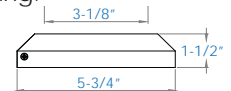

Available in:

White

Black Sand

FortressAccents™ Post Cap with Optional Light Kit

Sold in any quantity.

Accents flat die cast aluminum post cap for 3" post. Light kit draws **2 watts**. Light color - 2600K. Includes wire nuts and 60" lead wire. **Must purchase LED cap light kit along with cap.**

3" Post Cap

Item # 52500031 - White
Item # 52500038 - Black Sand (Textured)

Light Kit

Item # 52500000 - LED Light Kit