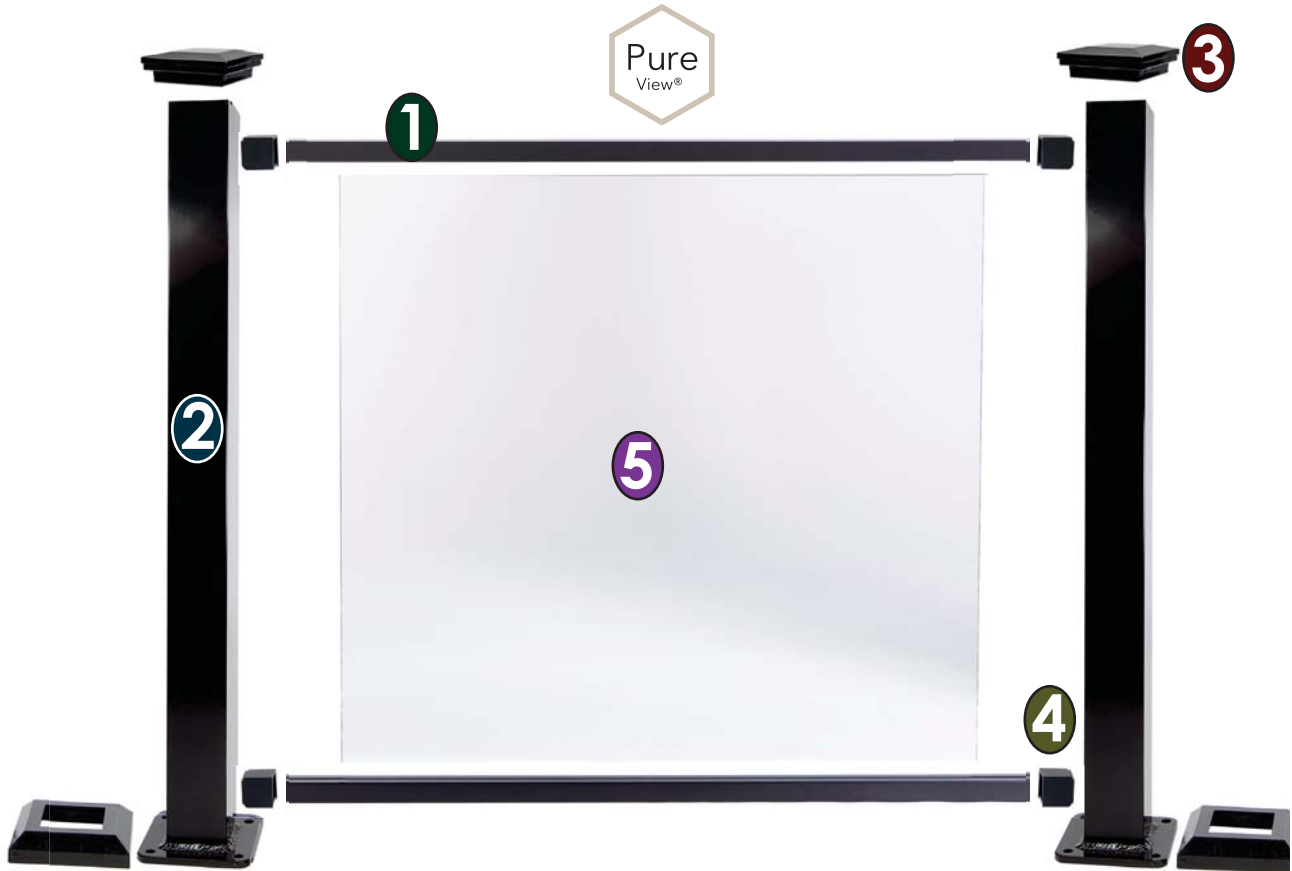

Fortress® Glass Panel Rail Overview

Use the steps below for the following pages to complete your rail

STEP 1 Choose 6' lineal kit (Pair)

STEP 2 Choose post (Includes Skirt)

STEP 3 Select a Post Cap

STEP 4 Choose Brackets (4 Pack)