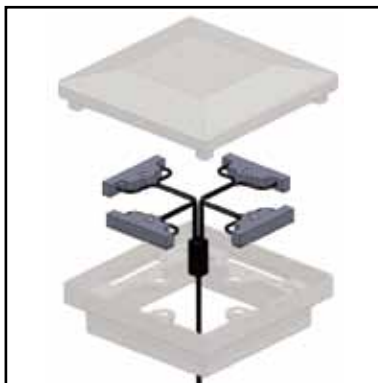

Accents LED Cap Light Kit

Sold in any quantity.

Accents LED Cap Light Kit transforms the above caps unlit to lit - one kit lights all 4 sides of 1 cap. Please note that some assembly is required.

- Item # 52500000 - Light Kit