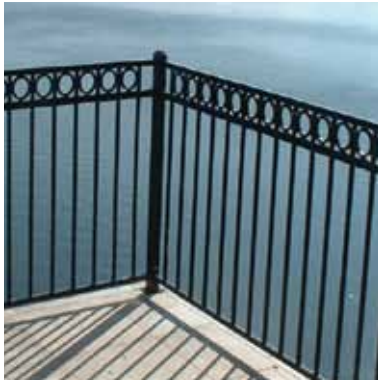

FORTRESS PRODUCTS MAY NOT BE AVAILABLE IN ALL AREAS. PLEASE CALL ADI CUSTOMER SERVICE FOR DETAILS

Available in:

gloss black

ant. bronze

Fe²⁶ Post

Sold in any quantity.

3" x 39 1/2" with 5 1/4" base Iron Post to install Fortress Fe²⁶ panels at a 36" total railing height

Item # 640390 - Gloss Black
Item # 640390ABZ - Antique Bronze

3" x 45 1/2" with 5 1/4" base Iron Post to install Fortress Fe²⁶ panels at a 42" total railing height

Item # 640391 - Gloss Black
Item # 640391ABZ - Antique Bronze