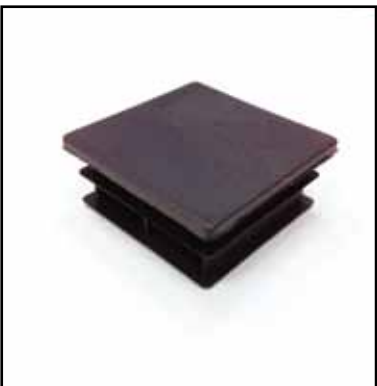

Available in:

black

Square Hand Rail Nylon Cap

Sold in any quantity.

Nylon Cap 1 1/4" X 1 1/4" is used to cap square hand rail component ends

Item # **650447** - Nylon Cap