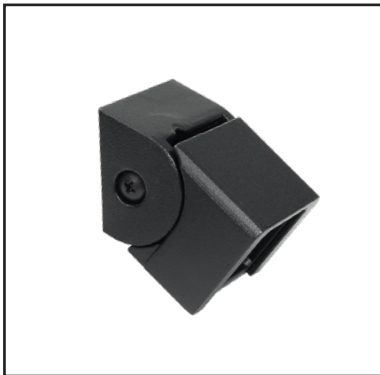

Available in:

☒ Black Sand
☐ Matte White

Stair Bracket

Sold in packs of 4.

Top and bottom rails drop into brackets for stair applications. Includes snap cap cover for a finished look. Adjustable for up to a 40 degree stair angle. Includes screws.

Item # 59505078 - Black Sand (Textured)
Item # 59505071 - Matte White (Textured)