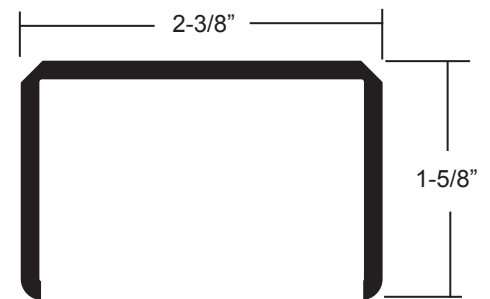

Top Rail Profile

ACTUAL FREIGHT CHARGES APPLY TO FORTRESS® RAIL ORDERS

Fortress® Aluminum Vertical Cable Rail - Black Sand

Fortress® Al¹³ Home Vertical Cable Aluminum Panels

Top / bottom rail measure 1-1/4" x 1-1/4" and Infill is 1/8" cable for both level and stair panels.