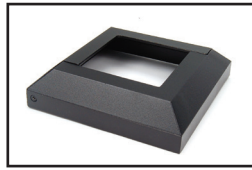

ACTUAL FREIGHT CHARGES APPLY TO FORTRESS® RAIL ORDERS

Fortress® Al¹³ Home Posts

Available in:

- ☒ Black Sand
- ☐ Matte White

3" Post with 2 pc. Skirt

Sold in any quantity.

3" Aluminum posts with 5-1/2" flange and skirt. Flange holes are 1/2" for fasteners. Post skirt measures 5-3/4" wide. **Includes skirt for base.**

3" x 39.5" Post

- Item # **59339038** - Black Sand (Textured)
- Item # **59339031** - Matte White (Textured)

3" x 45.5" Post

- Item # **59345038** - Black Sand (Textured)
- Item # **59345031** - Matte White (Textured)

FortressAccents™ 3" Post Cap

Sold in any quantity.

Accents flat die cast aluminum post cap for 3" post.

- Item # **52500038** - Black Sand (Textured)
- Item # **52500032** - Matte White (Textured)

3" Post Skirt 2 pc. - Replacement

Sold in any quantity.

Post base cover included. Also sold separately. Measures 5-3/4" x 1-1/2" with 3-1/8" opening.

- Item # **51500038** - Black Sand (Textured)
- Item # **59505751** - Matte White (Textured)

Available in:

- ☒ Black Sand
- ☐ Matte White

FortressAccents™ Post Cap with Optional Light Kit

Sold in any quantity.

Accents flat die cast aluminum post cap for 3" post. Light kit draws **2 watts**. Light color - 2600K. Includes wire nuts and 60" lead wire. **Must purchase LED cap light kit along with cap.**

3" Post Cap

- Item # **52500038** - Black Sand (Textured)
- Item # **52500032** - Matte White (Textured)

Light Kit

- Item # **52500000P** - LED Light Kit

FortressAccents Plug-N-Play

Item #: **52500000P**

Available in:

- ☒ Absolute Black

DekPro™ EFFEX 3" Post Caps

Sold in any quantity.

Optional DekPro aluminum post cap with textured finish. Available in pyramid or flat top styles with both non-lighted and lighted options. LED lights features Quick Connect wiring system for easy installation.

- Item # **DPPC3FABT** - Flat Top
- Item # **DPPC3PABT** - Pyramid