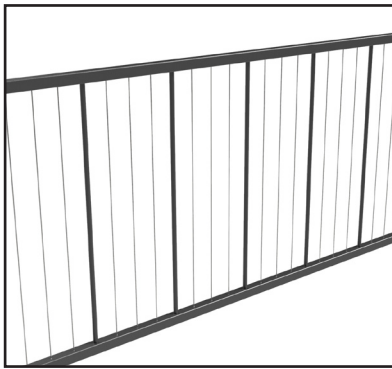

STEP 2 Choose Brackets (4 Pack)

STEP 4 Select Top Rail (ATR)
Flat ATR or Drink Rail

Fortress® AL13 Home Vertical Cable Railing System

Fortress AL13 Home cable railing system features fully assembled aluminum rails with vertical cable infill.

Panels install easily with a simple bracket system.

Aluminum construction, powder coat finish and stainless steel cables create a virtually maintenance free system.

Rail panels can be used as a complete system or they can be installed between existing posts.

Top Rail Profile

ACTUAL FREIGHT CHARGES APPLY TO FORTRESS® RAIL ORDERS

Fortress® Aluminum Vertical Cable Rail - Black Sand

Fortress® Al¹³ Home Vertical Cable Aluminum Panels

Top / bottom rail measure 1-1/4" x 1-1/4" and Infill is 1/8" cable for both level and stair panels.

6'rails include 4 ea. - 5/8" supports

8'rails include 6 ea. - 5/8" supports

Available in:

- Black Sand
- Matte White

6' - Vertical Cable Panel

Sold in any quantity

32.5" x 69.5" Vertical cable panel achieves a total railing height of 36".
40" x 69.5" Vertical cable panel achieves a total railing height of 42."