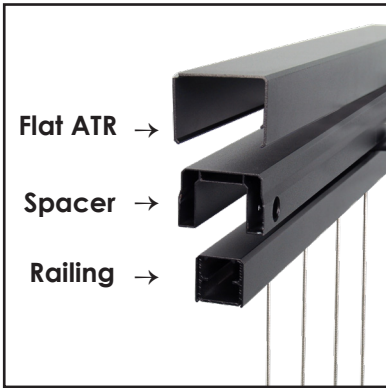

Sold in any quantity

Vertical Cable panel for stairs and ramps, achieves a total railing height of either 36" or 42". Panel adjustable from 5° - 45°.

Requires the use of an Accent Top Rail (ATR) see next page.
Brackets sold separately, see page 167.

36" Rail Height (32.5" x 93.5" Panel)

42" Rail Height (40" x 93.5" Panel)

Item # **59832738** - Black Sand (Txt)
Item # **59832731** - Matte White (Txt)

Item # **59840738** - Black Sand (Txt)
Item # **59840731** - Matte White (Txt)

ACTUAL FREIGHT CHARGES APPLY TO FORTRESS® RAIL ORDERS

Fortress® Al¹³ Home Top Rail Covers

Available in:

Black Sand

Matte White

Flat Accent Top Rail (ATR)

Sold in any quantity.

Flat accent top rail snaps on top of rail panels to provide structural support and a finished design. Measures 100.875"L x 2-3/8"W x 1-5/8"H. Includes full length ATR spacer with hardware.

Item # **59511018** - Black Sand (Textured)

Item # **59511011** - Matte White (Textured)

Available in:

Black Sand

Matte White

Cap Rail Clip for Drink Rail

Sold in packs of 4.

Cap rail clip used to attach a wood, vinyl or composite rail to the top of panel. Fits 1-1/4" square profile. Includes 4 cap rail clips, 2 bracket covers and hardware.