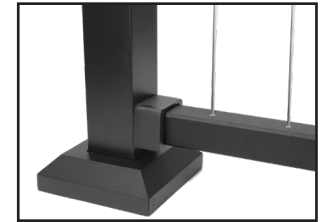

Available in:

☒ Black Sand
☐ Matte White

Stair Bracket

Sold in packs of 4.

Top and bottom rails drop into brackets for stair applications. Includes snap cap cover for a finished look. Adjustable for up to a 40 degree stair angle. Includes screws.

Item # 59505078 - Black Sand (Textured)
Item # 59505071 - Matte White (Textured)