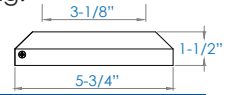

3" Post Skirt 2 pc. - Replacement

Sold in any quantity.

Post base cover included. Also sold separately. Measures 5-3/4" x 1-1/2" with 3-1/8" opening.

- Item # **51500038** - Black Sand (Textured)
- Item # **59505751** - Matte White (Textured)

Available in:

- ☒ Black Sand
- ☐ Matte White

FortressAccents™ Post Cap with Optional Light Kit

Sold in any quantity.

Accents flat die cast aluminum post cap for 3" post. Light kit draws **2 watts**. Light color - 2600K. Includes wire nuts and 60" lead wire. **Must purchase LED cap light kit along with cap.**

3" Post Cap

- Item # **52500038** - Black Sand (Textured)
- Item # **52500032** - Matte White (Textured)

Light Kit

- Item # **52500000P** - LED Light Kit

FortressAccents Plug-N-Play