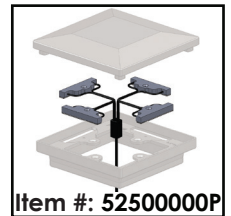

Item #: **52500000P**