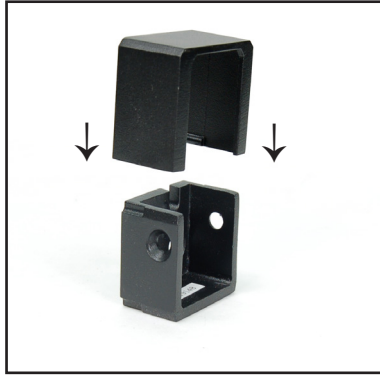

Item # **59511018** - Black Sand (Textured)

Item # **59511011** - Matte White (Textured)

Available in:

Black Sand

Matte White

Cap Rail Clip for Drink Rail

Sold in packs of 4.

Cap rail clip used to attach a wood, vinyl or composite rail to the top of panel. Fits 1-1/4" square profile. Includes 4 cap rail clips, 2 bracket covers and hardware.

Item # **59500078** - Black Sand (Textured)

Item # **59500071** - Matte White (Textured)

Al¹³ Home™ Aluminum Railing Systems ■ Fortress®

ACTUAL FREIGHT CHARGES APPLY TO FORTRESS® RAIL ORDERS

Fortress® Al¹³ Home Brackets

Available in:

Black Sand
 Matte White

Level Bracket

Sold in packs of 4.

Top and bottom rails drop into brackets for level / straight applications. Includes snap cap cover for a finished look. Includes screws.