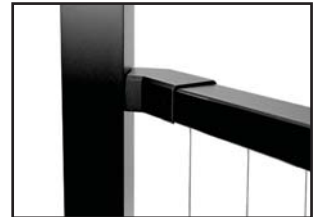

ACTUAL FREIGHT CHARGES APPLY TO ALL FORTRESS™ RAIL ORDERS

Available in:

- ☒ Black Sand
- ☐ Matte White

45 degree - Left Hand

Sold in any quantity

Left hand version - Top bracket cover for angle brackets at a 45 degree angle.

Flat 45 Left Hand Bracket

- Item # 59500518 - Black Sand (Textured)
- Item # 59500511 - Matte White (Textured)

Round 45 Left Hand Bracket

- Item # 59500298 - Black Sand (Textured)
- Item # 59500291 - Matte White (Textured)

Available in:

- ☒ Black Sand
- ☐ Matte White

45 degree - Right Hand

Sold in any quantity

Right hand version - Top bracket cover for angle brackets at a 45 degree angle.

Flat 45 Right Hand Bracket

- Item # 59500618 - Black Sand (Textured)
- Item # 59500611 - Matte White (Textured)

Round 45 Right Hand Bracket

- Item # 59500398 - Black Sand (Textured)
- Item # 59500391 - Matte White (Textured)

AI¹³ Home™ Posts

Available in:

- ☒ Black Sand
- ☐ Matte White

3" Post with 2 pc. Skirt

Sold in any quantity.

3" Aluminum posts with 5-1/2" flange and skirt. Flange holes are 1/2" for fasteners. **Includes skirt for base.**

3" x 39.5" Post

- Item # 59339038 - Black Sand (Textured)
- Item # 59339031 - Matte White (Textured)

3" x 45.5" Post

- Item # 59345038 - Black Sand (Textured)
- Item # 59345031 - Matte White (Textured)

FortressAccents™ 3" Post Cap

Sold in any quantity.

Accents flat die cast aluminum post cap for 3" post.

- Item # 52500038 - Black Sand (Textured)
- Item # 52500032 - Matte White (Textured)

3" Post Skirt - Replacement

Sold in any quantity.

Post base cover included. Also sold separately. Measures 5-3/4" x 1-1/2" with 3-1/8" opening.

- Item # 51500038 - Black Sand (Textured)
- Item # 59505751 - Matte White (Textured)