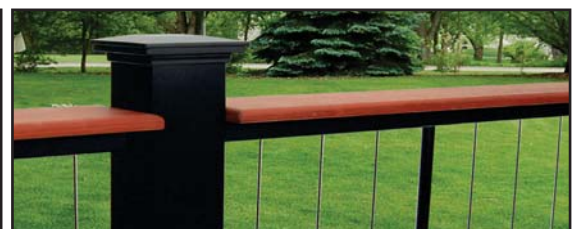

Cap Rail Clip for Drink Rail

Sold in packs of 4.

Cap rail clip used to attach a wood, vinyl or composite rail to the top of panel. Fits 1-1/4" square profile. Includes 4 cap rail clips, 2 bracket covers and hardware.

- Item # **59500078** - Black Sand (Textured)
- Item # **59500071** - Matte White (Textured)