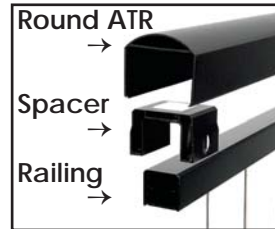

Flat Accent Top Rail (ATR)

Sold in any quantity.

Flat accent top rail snaps on top of rail panels to provide structural support and a finished design. Measures 100.875"L x 2-3/8"W x 1-5/8"H. Includes full length ATR spacer with hardware.

- Item # **59511018** - Black Sand (Textured)
- Item # **59511011** - Matte White (Textured)

Available in:

- Black Sand
- Matte White

Round Accent Top Rail (ATR)

Sold in any quantity.

Round accent top rail snaps on top of rail panels to provide structural support and a finished design. Measures 100.875"L x 2-3/8"W x 2"H. Includes 6 ATR spacers with hardware.

- Item # **59501018** - Black Sand (Textured)
- Item # **59501011** - Matte White (Textured)

Available in:

- Black Sand
- Matte White

Cap Rail Clip for Drink Rail

Sold in packs of 4.

Cap rail clip used to attach a wood, vinyl or composite rail to the top of panel. Fits 1-1/4" square profile. Includes 4 cap rail clips, 2 bracket covers and hardware.