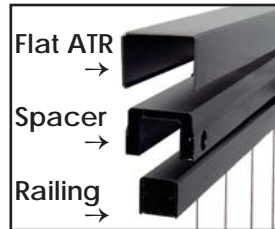

Flat Accent Top Rail (ATR)

Sold in any quantity.

Flat accent top rail snaps on top of rail panels to provide structural support and a finished design. Measures 100.875"L x 2-3/8"W x 1-5/8"H. Includes full length ATR spacer with hardware.

- Item # **59511018** - Black Sand (Textured)
- Item # **59511011** - Matte White (Textured)