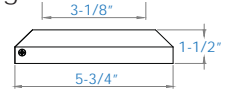

Available in:

Black Sand

Matte White

AI¹³ - 3" Aluminum Fascia Mount Post

Sold in any quantity.

3" x 49" Aluminum post used to install panels at a 36" rail height for a fascia mount application. **Requires fascia mount brackets, see next page.**

3" x 49" Post

Item # **59349038** - Black Sand (Textured)
Item # **59349031** - Matte White (Textured)

3" x 55" Aluminum post used to install panels at a 42" rail height for a fascia mount application. **Requires fascia mount brackets, see next page.**

3" x 55" Post

Item # **59355038** - Black Sand (Textured)
Item # **59355031** - Matte White (Textured)