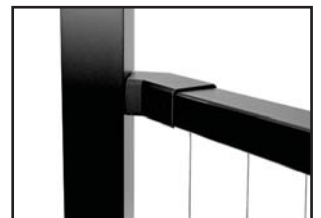

- Black Sand
- Matte White

45 degree - Right Hand

Sold in any quantity

Right hand version - Top bracket cover for angle brackets at a 45 degree angle.

Flat 45 Right Hand Bracket

- Item # 59500618 - Black Sand (Textured)
- Item # 59500611 - Matte White (Textured)