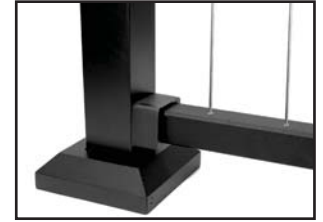

Level Bracket

Sold in packs of 4.

Top and bottom rails drop into brackets for level / straight applications. Includes snap cap cover for a finished look. Includes screws.

Item # **59500218** - Black Sand (Textured)
Item # **59500211** - Matte White (Textured)