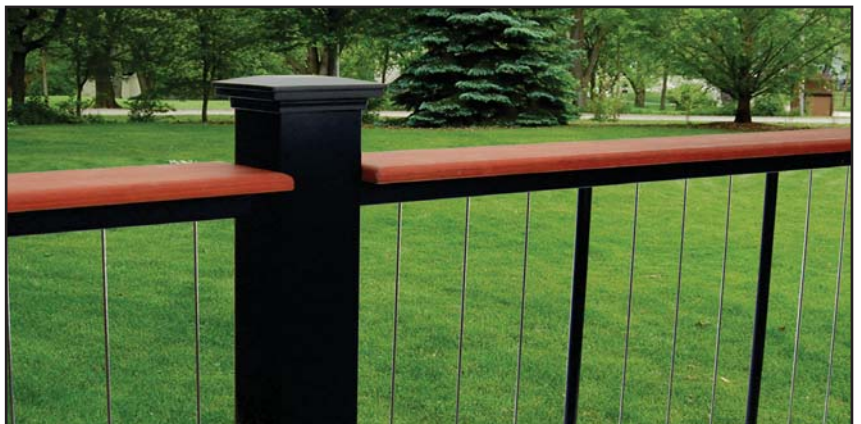

ACTUAL FREIGHT CHARGES APPLY TO ALL FORTRESS® RAIL ORDERS

Fortress® Al¹³ Home Top Rail Covers

Available in:

Black Sand

Matte White

Flat Accent Top Rail (ATR)

Sold in any quantity.

Flat accent top rail snaps on top of rail panels to provide structural support and a finished design. Measures 100.875"L x 2-3/8"W x 1-5/8"H. Includes full length ATR spacer with hardware.

Item # 59511018 - Black Sand (Textured)

Item # 59511011 - Matte White (Textured)

Available in:

Black Sand

Matte White

Cap Rail Clip for Drink Rail

Sold in packs of 4.

Cap rail clip used to attach a wood, vinyl or composite rail to the top of panel. Fits 1-1/4" square profile. Includes 4 cap rail clips, 2 bracket covers and hardware.

Item # 59500078 - Black Sand (Textured)

Item # 59500071 - Matte White (Textured)