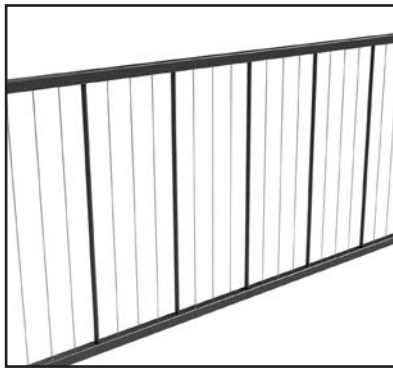

Fortress® AL13 Home Vertical Cable Rail

Post to Post Railing System

Use the steps below for the following pages to complete your rail

STEP 1 Choose Panel
Vertical Cable Railing

STEP 3 Choose post
3" Surface or Fascia Mount

STEP 2 Choose Brackets (4 Pack)

STEP 4 Select Top Rail (ATR)
Flat ATR or Drink Rail

Fortress® AL13 Home Vertical Cable Railing System

Fortress AL13 Home cable railing system features fully assembled aluminum rails with vertical cable infill. Panels install easily with a simple bracket system. Aluminum construction, powder coat finish and stainless steel cables create a virtually maintenance free system designed for use in a variety of environments. Rail panels can be used as a complete system or they can be installed between existing posts.

ACTUAL FREIGHT CHARGES APPLY TO ALL FORTRESS® RAIL ORDERS

Fortress® Aluminum Vertical Cable Rail - Black Sand

Fortress® AI¹³ Home Vertical Cable Aluminum Panels

Available in:

- Black Sand
- Matte White

6' - Vertical Cable Panel

Sold in any quantity

32.5" x 69.5" Vertical cable panel achieves a total railing height of 36".
40" x 69.5" Vertical cable panel achieves a total railing height of 42."

Requires the use of an Accent Top Rail (ATR) see next page.
Brackets sold separately, see page 173.