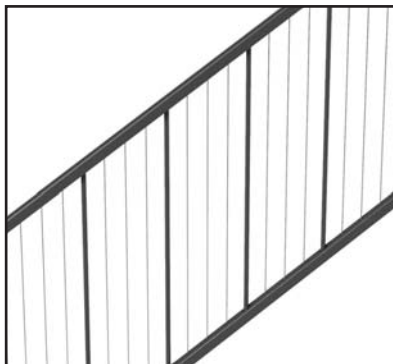

Fortress® AI¹³ Home Adjustable Stair Vertical Cable Aluminum Panels

Available in:

- ☒ Black Sand
- ☐ Matte White

8' - Adjustable Stair Vertical Cable Panel

Sold in any quantity

Vertical Cable panel for stairs and ramps, achieves a total railing height
of either 36" or 42". Panel adjustable from 5° - 45°.

Requires the use of an Accent Top Rail (ATR) see next page.
Brackets sold separately, see page 173.

36" Rail Height (32.5" x 93.5" Panel)

42" Rail Height (40" x 93.5" Panel)

Item # **59832738** - Black Sand (Txt)
Item # **59832731** - Matte White (Txt)

Item # **59840738** - Black Sand (Txt)
Item # **59840731** - Matte White (Txt)