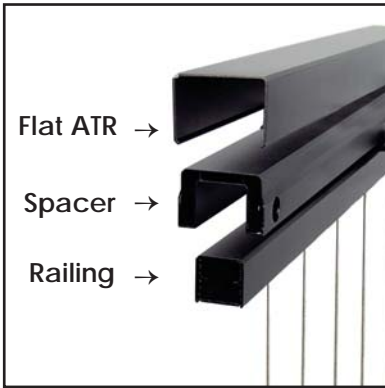

Requires the use of an Accent Top Rail (ATR) see next page.
Brackets sold separately, see page 173.

36" Rail Height (32.5" x 93.5" Panel)

42" Rail Height (40" x 93.5" Panel)

Item # **59832738** - Black Sand (Txt)
Item # **59832731** - Matte White (Txt)

Item # **59840738** - Black Sand (Txt)
Item # **59840731** - Matte White (Txt)

ACTUAL FREIGHT CHARGES APPLY TO ALL FORTRESS® RAIL ORDERS

Fortress® Al¹³ Home Top Rail Covers

Available in:

Black Sand

Matte White

Flat Accent Top Rail (ATR)

Sold in any quantity.

Flat accent top rail snaps on top of rail panels to provide structural support and a finished design. Measures 100.875"L x 2-3/8"W x 1-5/8"H. Includes full length ATR spacer with hardware.

Item # 59511018 - Black Sand (Textured)

Item # 59511011 - Matte White (Textured)

Available in:

Black Sand

Matte White

Cap Rail Clip for Drink Rail

Sold in packs of 4.

Cap rail clip used to attach a wood, vinyl or composite rail to the top of panel. Fits 1-1/4" square profile. Includes 4 cap rail clips, 2 bracket covers and hardware.