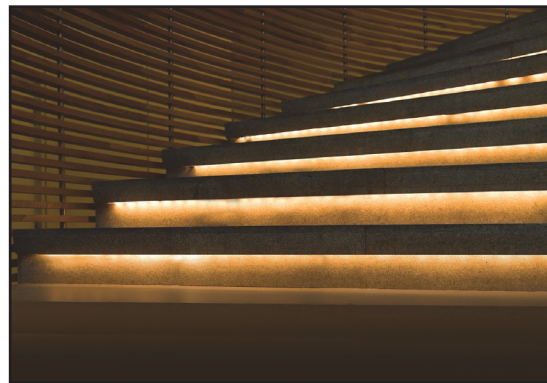

Odyssey LED Light Strip

Sold in any quantity.

Odyssey series individual strips, 1/8" wide by 3/8" high each strip fits nicely into 1/8" saw kerf or may be used with optional housings sold below. Includes 2 connection clips per strip. Strips draw approximately **1.5 watts per foot**. Light color - 3000 - 3500K. Reference pages 289- 290 for installation instructions.

- Item #: **ODL18** - 18" LED light strip
- Item #: **ODL24** - 24" LED light strip
- Item #: **ODL36** - 36" LED light strip
- Item #: **ODL48** - 48" LED light strip
- Item #: **ODL5M** - 16' LED light strip

Available in:

Black

Bronze

White

Odyssey Light Strip Housing Only

Sold in any quantity.

Odyssey powder coated aluminum light strip housings used to hold and secure light strips to flat surfaces.

Black:

- Item #: **OC18BL** - Black 18" housing
- Item #: **OC24BL** - Black 24" housing
- Item #: **OC36BL** - Black 36" housing
- Item #: **OC48BL** - Black 48" housing

Bronze:

- Item #: **OC18BR** - Bronze 18" housing
- Item #: **OC24BR** - Bronze 24" housing
- Item #: **OC36BR** - Bronze 36" housing
- Item #: **OC48BR** - Bronze 48" housing

White:

- Item #: **OC18WH** - White 18" housing
- Item #: **OC24WH** - White 24" housing
- Item #: **OC36WH** - White 36" housing
- Item #: **OC48WH** - White 48" housing