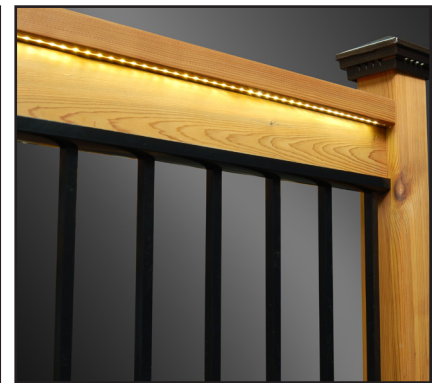

Odyssey LED Light Strip

Sold in any quantity.

Odyssey series individual strips, 1/8" wide by 3/8" high each strip fits nicely into 1/8" saw kerf or may be used with optional housings sold below. Includes 2 connection clips per strip. Strips draw approximately **1.5 watts per foot**. Light color - 3000 - 3500K. Reference pages 289- 290 for installation instructions.

- Item #: **ODL18** - 18" LED light strip
- Item #: **ODL24** - 24" LED light strip
- Item #: **ODL36** - 36" LED light strip
- Item #: **ODL48** - 48" LED light strip
- Item #: **ODL5M** - 16' LED light strip

Available in:

Black

Bronze

White

Odyssey Light Strip Housing Only

Sold in any quantity.

Odyssey powder coated aluminum light strip housings used to hold and secure light strips to flat surfaces.

Black:

- Item #: **OC18BL** - Black 18" housing
- Item #: **OC24BL** - Black 24" housing
- Item #: **OC36BL** - Black 36" housing
- Item #: **OC48BL** - Black 48" housing

Bronze:

- Item #: **OC18BR** - Bronze 18" housing
- Item #: **OC24BR** - Bronze 24" housing
- Item #: **OC36BR** - Bronze 36" housing
- Item #: **OC48BR** - Bronze 48" housing

White:

- Item #: **OC18WH** - White 18" housing
- Item #: **OC24WH** - White 24" housing
- Item #: **OC36WH** - White 36" housing
- Item #: **OC48WH** - White 48" housing