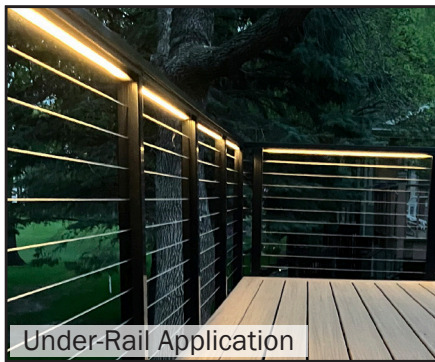

DekPro™ EFFEX LED Light Strip

Sold in any quantity.

Light strip commonly used for stair lighting and/or under rail lighting. Uses 3M adhesive backing to attach to any clean flat surface. Measures 5/16" wide and available in 2 lengths. Trimmable to length in 2" increments. Features 2 quick connect leads for easy wiring.

Item #: **DPSL30** - 30" Strip Light (2.5 Watts)
Item #: **DPSL55** - 55" Strip Light (4.5 Watts)

Available in:
Black Text

Universal Light Bar - 3" and 7"

Sold in any quantity.

Light bars are versatile and can be used for a multitude of applications. Most commonly used for stair lighting. Features **1 watt** LED lights. Includes 2 screws and screw covers. Light color - 3000K.

3" Light Bar

Item # **HPBAR3PCB** - Black Textured (Shown)

7" Light Bar

Item # **HPBAR7PCB** - Black Textured (Shown)

Available in:
Black Text

Red Rock Step Light

Sold in any quantity.

Recessed outdoor step light comfortably illuminates a 4" step. Fixture draws **2 watts**, comes with 48" pigtail, and fits a rough opening 8-1/2" x 2-1/2". Fixture measures 8-3/4"W x 3"H. Light color - 3000K.

Item #: **HP772RBLKL** - Black Textured