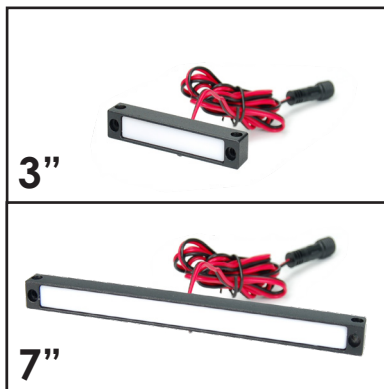

DekPro™ EFFEX LED Light Strip

Sold in any quantity.

Light strip commonly used for stair lighting and/or under rail lighting. Uses 3M adhesive backing to attach to any clean flat surface. Measures 5/16" wide and available in 2 lengths. Trimmable to length in 2" increments. Features 2 quick connect leads for easy wiring.

Item #: **DPSL30** - 30" Strip Light (2.5 Watts)
Item #: **DPSL55** - 55" Strip Light (4.5 Watts)

Available in:
Black Text

Universal Light Bar - 3" and 7"

Sold in any quantity.

Light bars are versatile and can be used for a multitude of applications. Most commonly used for stair lighting. Features **1 watt** LED lights. Includes 2 screws and screw covers. Light color - 3000K.

3" Light Bar

Item # **HPBAR3PCB** - Black Textured (Shown)

7" Light Bar

Item # **HPBAR7PCB** - Black Textured (Shown)

Available in:
Black Text

Red Rock Step Light

Sold in any quantity.

Recessed outdoor step light comfortably illuminates a 4" step. Fixture draws **2 watts**, comes with 48" pigtail, and fits a rough opening 8-1/2" x 2-1/2". Fixture measures 8-3/4"W x 3"H. Light color - 3000K.

Item #: **HP772RBLKL** - Black Textured