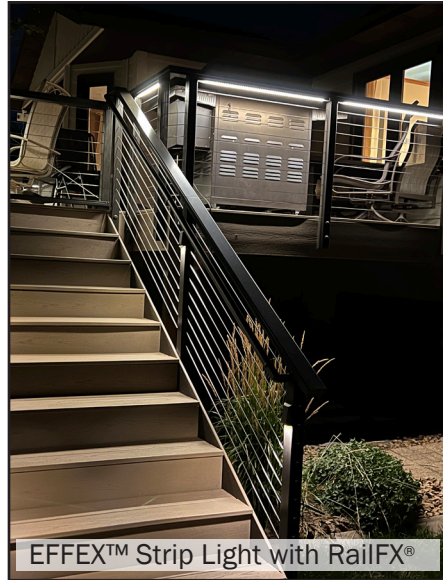

Accents™ Vertical Post Light

EFFEX™ Strip Light with RailFX®