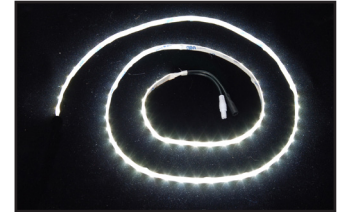

Available in:
 Absolute Black
 Cocoa Bronze
 Dream White

DekPro™ EFFEX Louvered Step Light

Sold in any quantity.

Step Light **mounts flush** to surface and requires **no cut out for a back box**. Used to illuminate steps or walkways. Features 2 ea. - 3' Quick Connect leads for easy wiring. High quality LED Lights. Draws **1.5 watts** per fixture. Measures 4-1/4"W x 3-1/2"H. Light color - 3000 - 3500K.

Sold in any quantity.

Recessed outdoor step fixture comfortably illuminates a 4" step. Fixture draws **1.5 watt**, comes with 48" pigtail, and fits a rough opening 3" in diameter. Measures 4-1/4"W x 3-1/2"H. Light color - 3000K.

Item #: **PLA-2008** - Black (shown)
 Item #: **PLA-2005** - Bronze
 Item #: **PLA-2000** - White

DekPro™ EFFEX LED Light Strip

Sold in any quantity.

Light strip commonly used for stair lighting and/or under rail lighting. Uses 3M adhesive backing to attach to any clean flat surface. Measures 5/16" wide and available in 2 lengths. Trimmable to length in 2" increments. Features 2 quick connect leads for easy wiring.

Item #: **DPSL30** - 30" Strip Light (2.5 Watts)
Item #: **DPSL55** - 55" Strip Light (4.5 Watts)

Available in:
Black Text

Universal Light Bar - 3" and 7"

Sold in any quantity.

Light bars are versatile and can be used for a multitude of applications. Most commonly used for stair lighting. Features **1 watt** LED lights. Includes 2 screws and screw covers. Light color - 3000K.