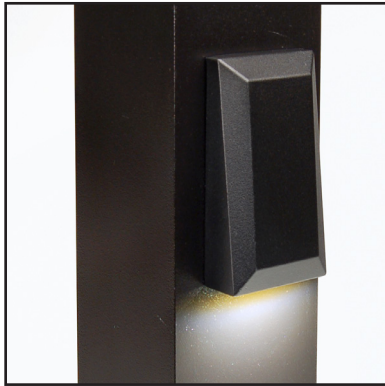

1. Available in:
2. ☐ Absolute Black
   - ☐ Cocoa Bronze
   - ☐ Dream White
   - ☐ Maple Cream
   - ☐ Silver

DekPro™ EFFEX Vertical Post Light

Sold in any quantity.

LED Vertical Post Light fits posts 2" or wider and is great for illuminating decks or walkways. Features 2 ea. - 3' Quick Connect leads for easy wiring. Draws **1 watt** per fixture. Measures 3-1/2"H x 1-3/4"W x 7/8"T. Casts light approx. 3-6 feet. Light color - 3000 - 3500K.

- Item # **DPPLABT** - Absolute Black (shown)
- Item # **DPPLCBT** - Cocoa Bronze
- Item # **DPPLDWT** - Dream White
- Item # **DPPLMCT** - Maple Cream
- Item # **DPPLSIL** - Silver