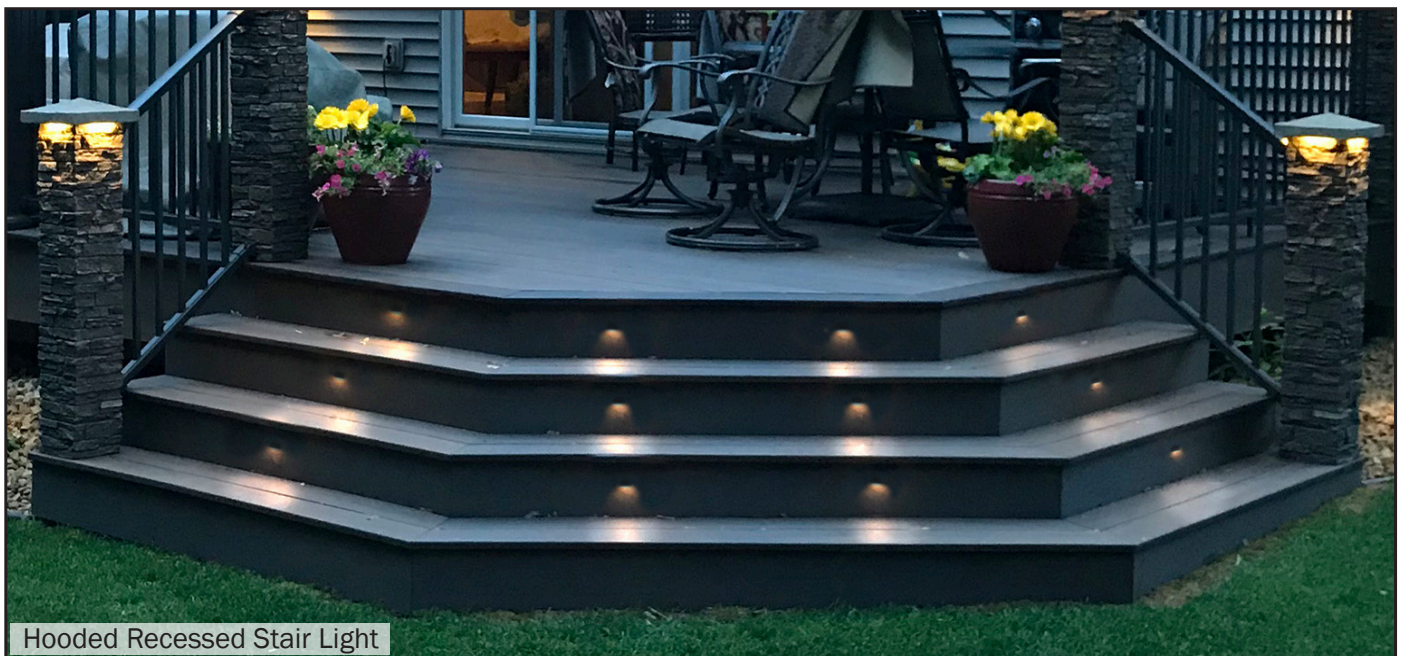

Hooded Recessed Stair Light