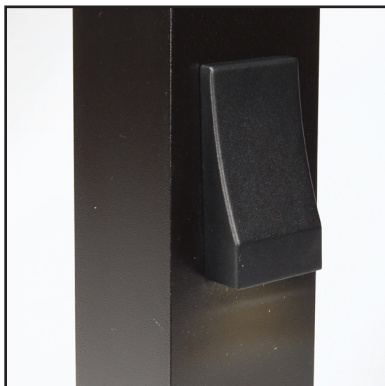

1. Available in:
2. ☐ Gloss Black
   - ☐ Ant. Bronze
   - ☐ White
   - ☐ Black Sand

FortressAccents™ Vertical Post Light

Sold in box of 2.

FortressAccents LED Vertical Post Light with plug-n-play connector features a smaller **.25 watt** LED. Measures 3-1/2"H x 1-3/4"W x 7/8"T. Light color - 2600.

- Item # **52500060P** - Gloss Black
- Item # **52500066P** - Antique Bronze
- Item # **52500061P** - White
- Item # **52500068P** - Black Sand (shown) (Textured)