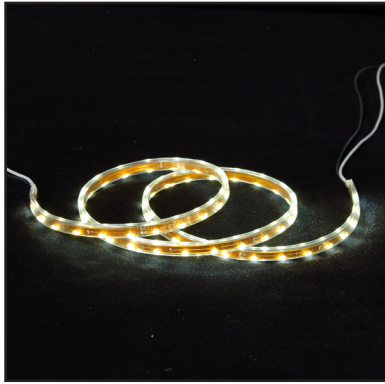

Odyssey LED Light Strip

Sold in any quantity.

Odyssey series individual strips, 1/8" wide by 3/8" high each strip fits nicely into 1/8" saw kerf or may be used with optional housings sold below. Includes 2 connection clips per strip. Strips draw approximately **1.5 watts per foot**. Light color - 3000 - 3500K. Reference pages 289- 290 for installation instructions.

- Item #: **ODL18** - 18" LED light strip
- Item #: **ODL24** - 24" LED light strip
- Item #: **ODL36** - 36" LED light strip
- Item #: **ODL48** - 48" LED light strip
- Item #: **ODL5M** - 16' LED light strip

Available in:

Black

Bronze

White

Odyssey Light Strip Housing Only

Sold in any quantity.

Odyssey powder coated aluminum light strip housings used to hold and secure light strips to flat surfaces.

Black:

- Item #: **OC18BL** - Black 18" housing
- Item #: **OC24BL** - Black 24" housing
- Item #: **OC36BL** - Black 36" housing
- Item #: **OC48BL** - Black 48" housing

Bronze:

- Item #: **OC18BR** - Bronze 18" housing
- Item #: **OC24BR** - Bronze 24" housing
- Item #: **OC36BR** - Bronze 36" housing
- Item #: **OC48BR** - Bronze 48" housing

White:

- Item #: **OC18WH** - White 18" housing
- Item #: **OC24WH** - White 24" housing
- Item #: **OC36WH** - White 36" housing
- Item #: **OC48WH** - White 48" housing