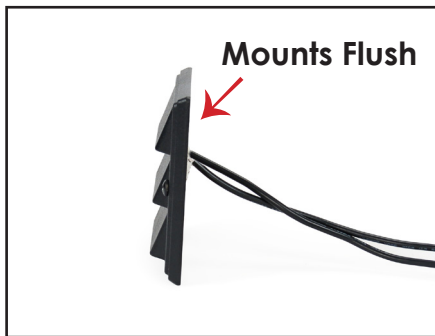

Available in:
☒ Black Text

Estes Step Light

Sold in any quantity.

Recessed outdoor step fixture comfortably illuminates a 4" step. Fixture draws **1.5 watt**, comes with 48" pigtail, and fits a rough opening 3" in diameter. Measures 4-1/4"W x 3-1/2"H. Light color - 3000K.

Item #: **HP761RPCBLX** - Black Textured