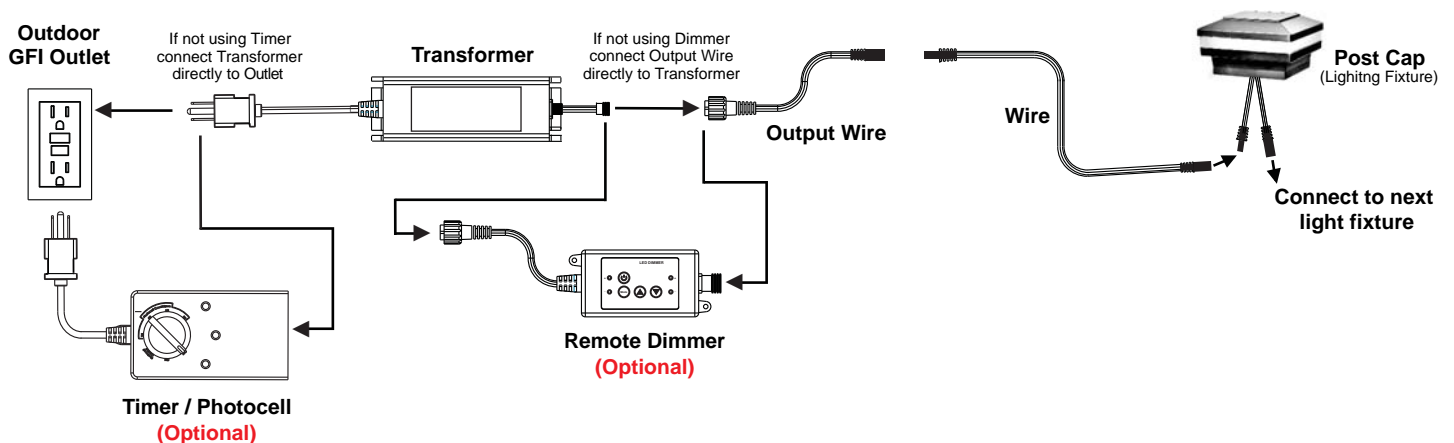

Power Supply Diagram