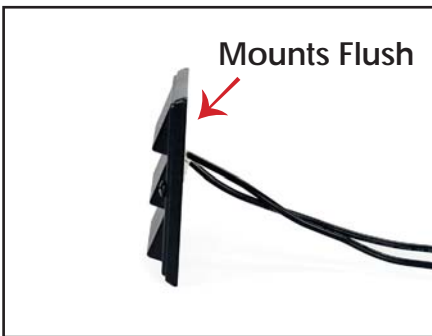

Available in:
☒ Black Text

Estes Step Light

Sold in any quantity.

Recessed outdoor step fixture comfortably illuminates a 4" step. Fixture draws **1.5 watt**, comes with 48" pigtail, and fits a rough opening 3" in diameter. Measures 4-1/4"W x 3-1/2"H. Light color - 3000K.

Item #: HP761RPCBLX - Black Textured