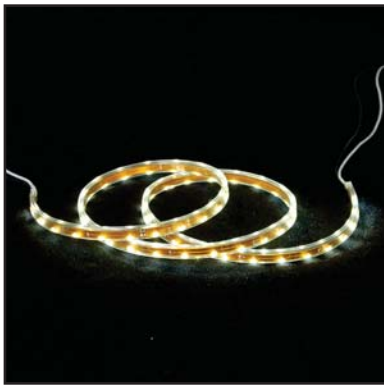

Red Rock Step Light

Sold in any quantity.

Recessed outdoor step light comfortably illuminates a 4" step. Fixture draws **2 watts**, comes with 48" pigtail, and fits a rough opening 8-1/2" x 2-1/2". Fixture measures 8-3/4"W x 3"H. Light color - 3000K.

Item #: HP772RBLKL - Black Textured

Item #: HP772RMBRL - Antique Bronze (shown)