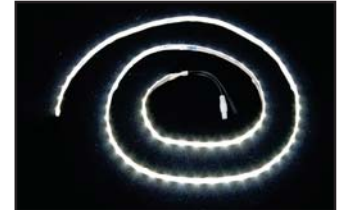

Under-Rail Application