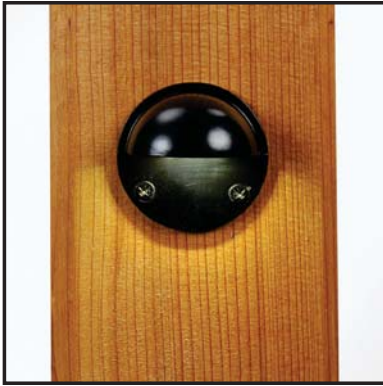

Available in:

- ☒ Black
- ☒ Matte Black
- ☒ Bronze
- ☐ White

Mini Nebula Eyeball Post Light

Sold in any quantity.

Mini Nebula LED post light draws **1 watt** of power. Measures 1-3/4" in diameter. Light color - 3000 - 3500K.

- Item #: **PLA-5508** - Black (shown)
- Item #: **PLA-550MB** - Matte Black (Textured)
- Item #: **PLA-5505** - Bronze
- Item #: **PLA-5500** - White