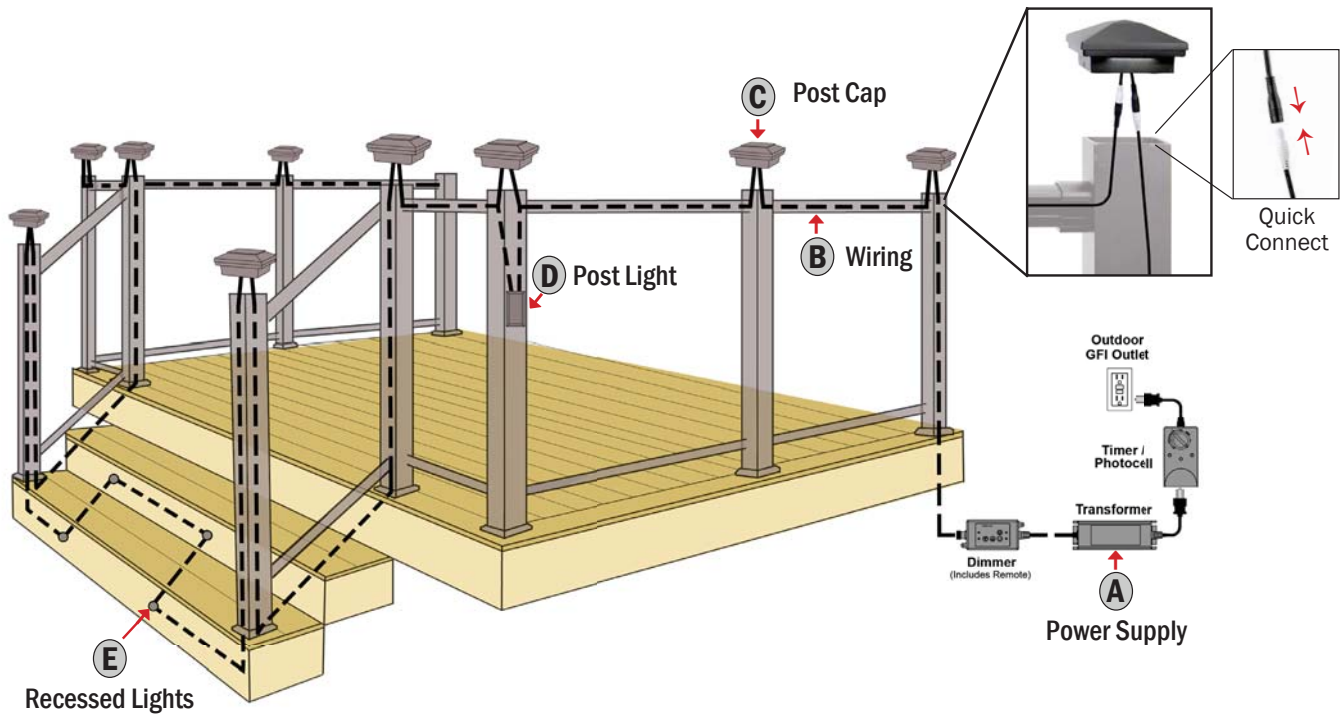

Deck Lighting Overview

A.) Power Supply - Transformer Required (Dimmer & Timer Optional)
(Pages 250 - 251)

B.) Wiring - Quick Connect and Bulk Wire Options
(Pages 251 - 252)

C.) Post Cap Lights - Glow Ring and Down Lights in Various Post Cap Styles
(Pages 236 - 246)

DekPro™ EFFEX Recessed Stair Light

Sold as a kit or Individually.

Recessed stair light kits include 10 recessed lights, 36 watt transformer, dimmer w/ remote, photo eye timer, 9' Quick Connect lead wire, y-splitter & 1" forstner drill bit. Designed to be mounted into the riser of a stairway to illuminate the treads. The light is set at a 35 degree angle to cast light directionally onto the steps. Features 2 ea. - 3' Quick Connect leads for easy wiring. Fast installation - lights friction fit into 1" diameter opening. Draws **1 watt** per fixture. Light color 3000 - 3500K.