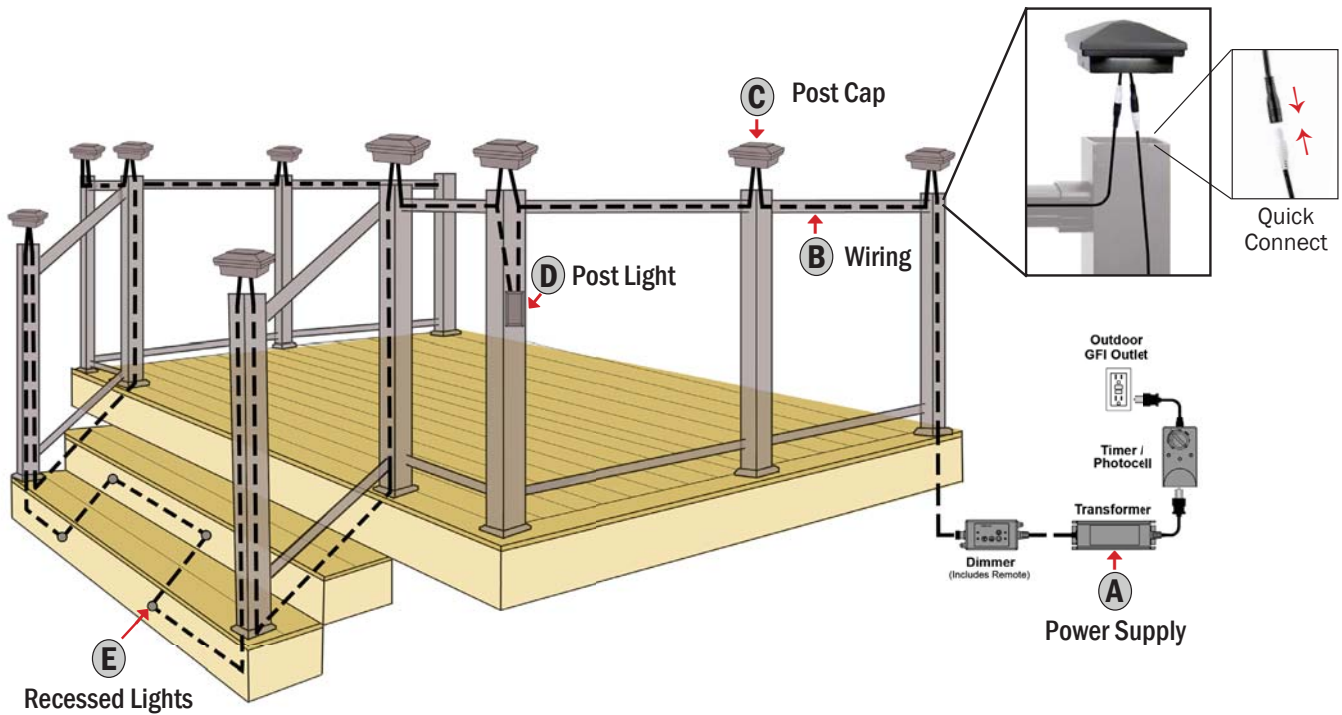

Deck Lighting Overview

A.) Power Supply - Transformer Required (Dimmer & Timer Optional)
(Page 264)

B.) Wiring - Quick Connect and Bulk Wire Options
(Pages 265 - 266)

C.) Post Cap Lights - Glow Ring and Down Lights in Various Post Cap Styles
(Pages 250 - 260)

DekPro™ EFFEX Recessed Stair Light

Sold as a kit or Individually.

Recessed stair light kits include 10 recessed lights, 36 watt transformer, dimmer w/ remote, photo eye timer, 9' Quick Connect lead wire, y-splitter & 1" forstner drill bit. Designed to be mounted into the riser of a stairway to illuminate the treads. The light is set at a 35 degree angle to cast light directionally onto the steps. Features 2 ea. - 3' Quick Connect leads for easy wiring. Fast installation - lights friction fit into 1" diameter opening. Draws **1 watt** per fixture. Light color 3000 - 3500K.

Hooded Recessed Stair Light

Available in:
 Absolute Black
 Cocoa Bronze
 Dream White

DekPro™ EFFEX Louvered Step Light

Sold in any quantity.

Step Light **mounts flush** to surface and requires **no cut out for a back box**. Used to illuminate steps or walkways. Features 2 ea. - 3' Quick Connect leads for easy wiring. High quality LED Lights. Draws **1.5 watts** per fixture. Measures 4-1/4"W x 3-1/2"H. Light color - 3000 - 3500K.