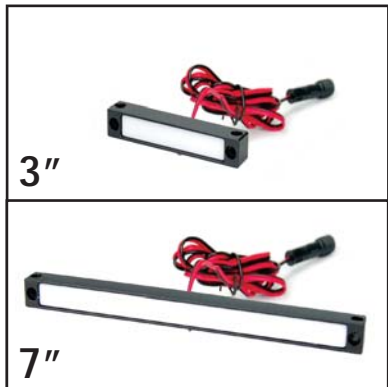

DekPro™ EFFEX LED Light Strip

Sold in any quantity.

Light strip commonly used for stair lighting and/or under rail lighting. Uses 3M adhesive backing to attach to any clean flat surface. Measures 5/16" wide and available in 2 lengths. Trimmable to length in 2" increments. Features 2 quick connect leads for easy wiring.

Item #: DPSL30 - 30" Strip Light (2.5 Watts)
Item #: DPSL55 - 55" Strip Light (4.5 Watts)

Available in:
Black Text
Bronze

Universal Light Bar - 3" and 7"

Sold in any quantity.

Light bars are versatile and can be used for a multitude of applications. Most commonly used for stair lighting. Features **1 watt** LED lights. Includes 2 screws and screw covers. Light color - 3000K.

3" Light Bar

Item # HPBAR3PCB - Black Textured (Shown)
Item # HPBAR3MBR - Bronze

7" Light Bar

Item # HPBAR7PCB - Black Textured (Shown)
Item # HPBAR7MBR - Bronze

Available in:
Black

Mt. Evans Step Light

Sold in any quantity.

Recessed outdoor step fixture comfortably illuminates a 4' step. Fixture draws **1 watt**, comes with 48" pigtail, and fits a rough opening 3" in diameter. Measures 4-1/4"W x 3-1/2"H. Light color - 3000K.

Item #: HP732RPCBL - Midnight Black (Textured)