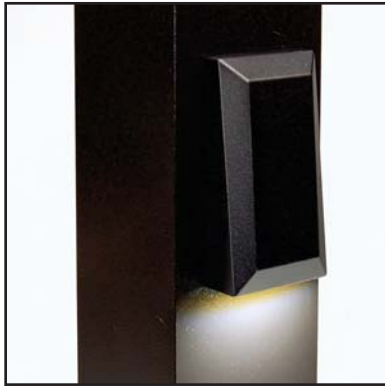

1. Available in:
2. ☐ Absolute Black
   - ☐ Cocoa Bronze
   - ☐ Dream White
   - ☐ Maple Cream
   - ☐ Silver

DekPro™ EFFEX Vertical Post Light

Sold in any quantity.

LED Vertical Post Light fits posts 2" or wider and is great for illuminating decks or walkways. Features 2 ea. - 3' Quick Connect leads for easy wiring. Draws **1 watt** per fixture. Measures 3-1/2"H x 1-3/4"W x 7/8"T. Casts light approx. 3-6 feet. Light color - 3000 - 3500K.

- Item # DPPLABT - Absolute Black (shown)
- Item # DPPLCBT - Cocoa Bronze
- Item # DPPLDWT - Dream White
- Item # DPPLMCT - Maple Cream
- Item # DPPLSIL - Silver