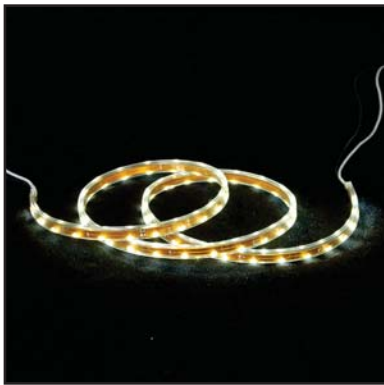

Red Rock Step Light

Sold in any quantity.

Recessed outdoor step light comfortably illuminates a 4" step. Fixture draws **2 watts**, comes with 48" pigtail, and fits a rough opening 8-1/2" x 2-1/2". Fixture measures 8-3/4"W x 3"H. Light color - 3000K.

- Item #: **HP772RBLKL** - Black Textured
- Item #: **HP772RMBRL** - Antique Bronze (shown)