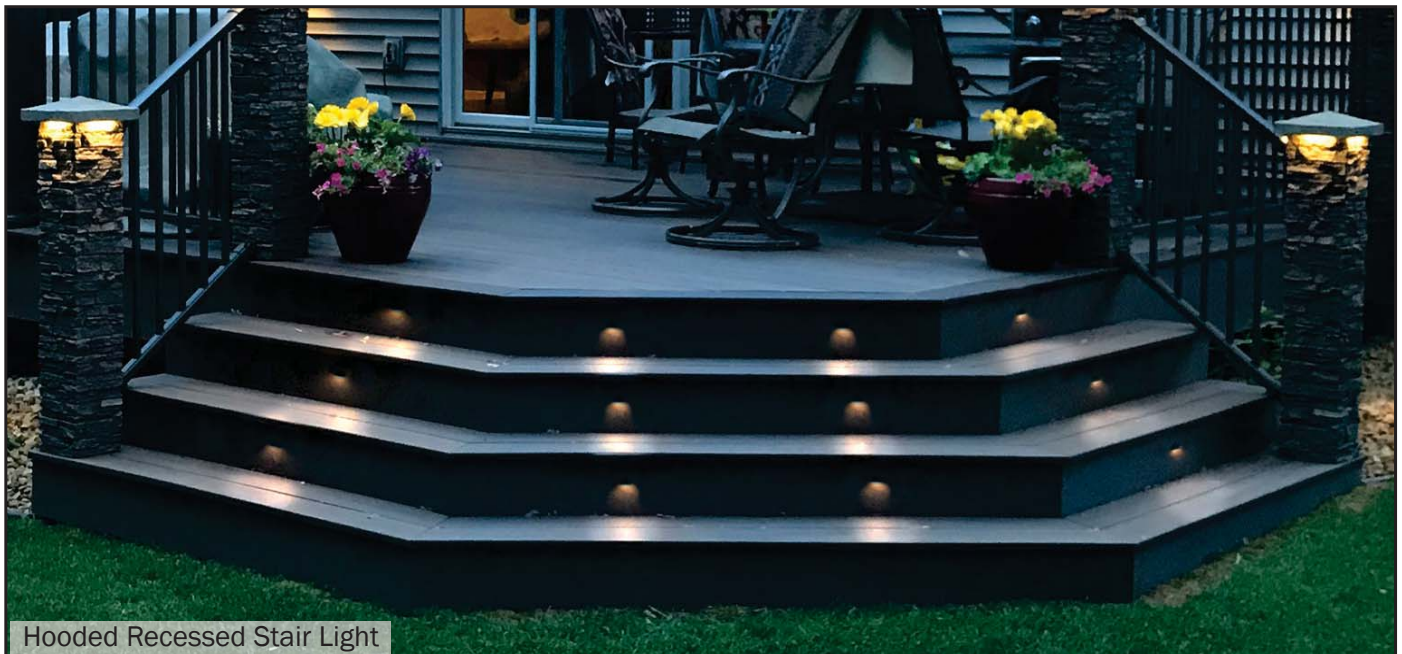

DekPro™ EFFEX Recessed Stair Light

Sold as a kit or Individually.

Recessed stair light kits include 10 recessed lights, 36 watt transformer, dimmer w/ remote, photo eye timer, 9' Quick Connect lead wire, y-splitter & 1" forstner drill bit. Designed to be mounted into the riser of a stairway to illuminate the treads. The light is set at a 35 degree angle to cast light directionally onto the steps. Features 2 ea. - 3' Quick Connect leads for easy wiring. Fast installation - lights friction fit into 1" diameter opening. Draws **1 watt** per fixture. Light color 3000 - 3500K.

Hooded Recessed Stair Light

Available in:
 Absolute Black
 Cocoa Bronze
 Dream White

DekPro™ EFFEX Louvered Step Light

Sold in any quantity.

Step Light **mounts flush** to surface and requires **no cut out for a back box**. Used to illuminate steps or walkways. Features 2 ea. - 3' Quick Connect leads for easy wiring. High quality LED Lights. Draws **1.5 watts** per fixture. Measures 4-1/4"W x 3-1/2"H. Light color - 3000 - 3500K.