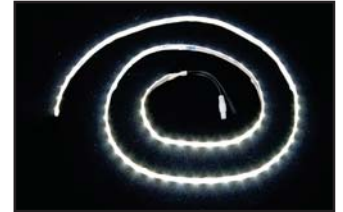

DekPro™ EFFEX LED Light Strip

Sold in any quantity.

Light strip commonly used for stair lighting and/or under rail lighting. Uses 3M adhesive backing to attach to any clean flat surface. Measures 5/16" wide and available in 2 lengths. Trimmable to length in 2" increments. Features 2 quick connect leads for easy wiring.

Item #: DPSL30 - 30" Strip Light (2.5 Watts)
Item #: DPSL55 - 55" Strip Light (4.5 Watts)

Available in:
Black Text
Bronze

Universal Light Bar - 3" and 7"

Sold in any quantity.

Light bars are versatile and can be used for a multitude of applications. Most commonly used for stair lighting. Features **1 watt** LED lights. Includes 2 screws and screw covers. Light color - 3000K.

3" Light Bar

Item # HPBAR3PCB - Black Textured (Shown)
Item # HPBAR3MBR - Bronze

7" Light Bar

Item # HPBAR7PCB - Black Textured (Shown)
Item # HPBAR7MBR - Bronze

Available in:
Black

Mt. Evans Step Light

Sold in any quantity.

Recessed outdoor step fixture comfortably illuminates a 4' step. Fixture draws **1 watt**, comes with 48" pigtail, and fits a rough opening 3" in diameter. Measures 4-1/4"W x 3-1/2"H. Light color - 3000K.

Item #: HP732RPCBL - Midnight Black (Textured)