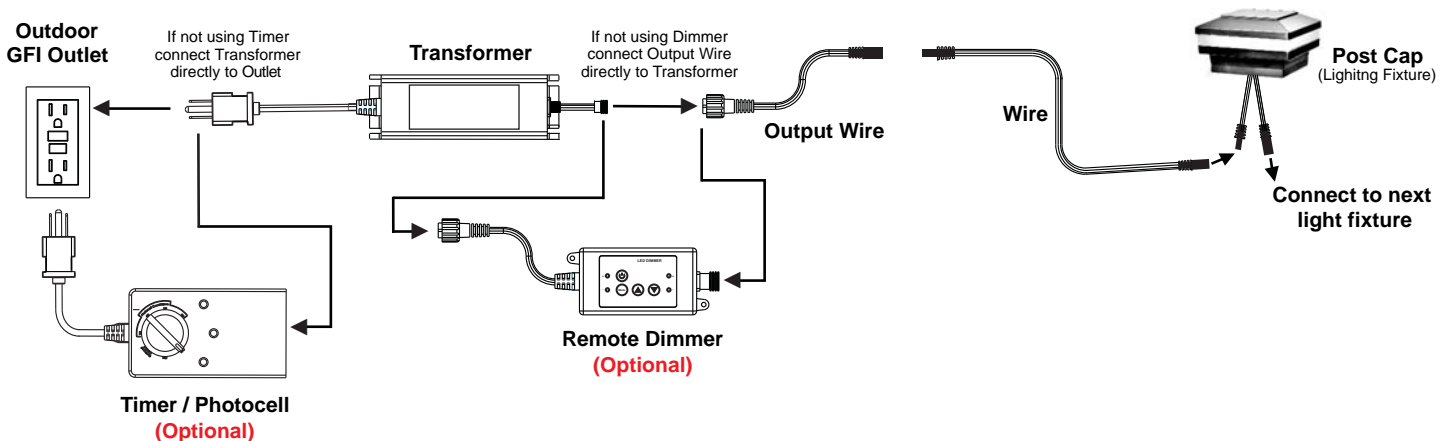

Power Supply Diagram