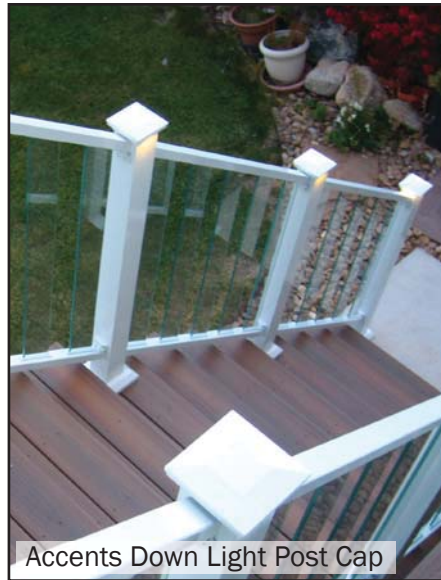

**Discontinued**

Item# **DLP407** - Oil Rubbed Bronze  
 Item# **DLP410** - Dark Copper Vein (shown)

EZ Plug and Play Connectors

Odyssey Light Strip

Accents Down Light Post Cap

Accents Vertical Post Light

Berkeley Post Lights