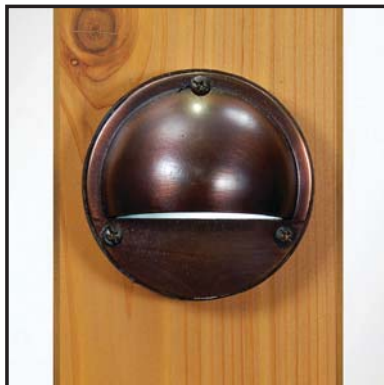

1. Available in:
2. ☒ Black
   - ☐ Ant. Bronze
   - ☐ Ant. Copper

Estes Post Light

Sold in any quantity.

Surface post mount outdoor deck fixture gently illuminates a 7' to 9' area and features a **1 watt** LED bulb with 48" electrical pigtail. Measures 3-1/2" in diameter. Light color - 3000K.

- Item #: **HP571PPCBL** - Midnight Black (Textured)
- Item #: **HP571PMBRCBL** - Antique Bronze (shown)
- Item #: **HP571PPCCL** - Antique Copper