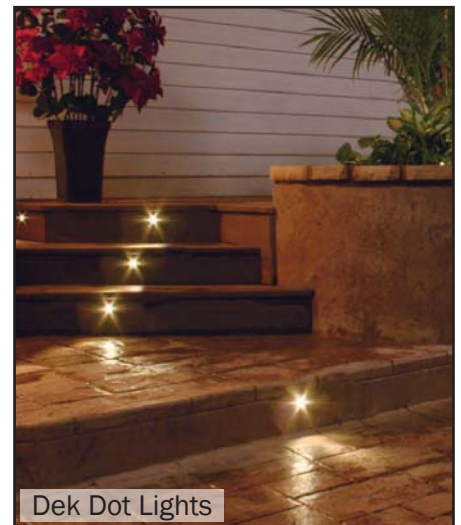

Accents Vertical Post Light