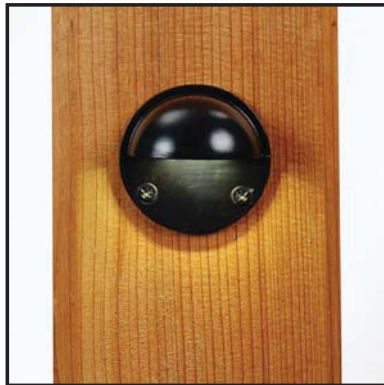

- Item # **PLTD07** - Oil Rubbed Bronze
- Item # **PLTD10** - Dark Copper Vein (shown)

EZ Plug and Play Connectors

- Available in:
- Black
  - Bronze
  - White

### Nebula Eyeball Post Light

Sold in any quantity.

Nebula LED post light draws **1 watt** of power. Measures 3-1/2" in diameter. Light color - 3000 - 3500K.

- Item #: **PLA-5008** - Black
- Item #: **PLA-5005** - Bronze (shown)
- Item #: **PLA-5000** - White