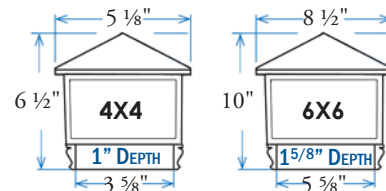

THIS CAP MAY BE USED ON MORE POST SIZES BY CHANGING THE BASE, PLEASE SEE PAGE 181 FOR MORE OPTIONS
(+) 5-9/16 light contains 3 ea. 18 watt bulbs for a total of 54 watts per fixture