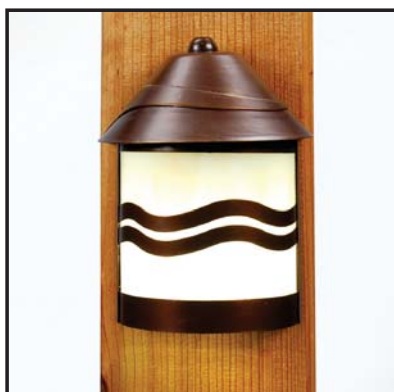

Sold in any quantity.

Surface post mount outdoor deck fixture gently illuminates a 6' to 8' area and features a 1 watt LED bulb with 48" electrical pigtail. May be powered with an AC or DC output transformer. Measures 3-1/2"W x 3-3/4"H x 2"T. Light color - 3000K.

Item #: HP550PPCBL - Midnight Black (Textured)

Item #: HP550PMBRL - Antique Bronze (shown)

Available in:

Black

Ant. Bronze

Berkley Post Light

Sold in any quantity.

Surface mount outdoor deck fixture gently illuminates a 4' to 6' area and features a 1 watt LED bulb with 48" electrical pigtail. May be powered with an AC or DC output transformer. Measures 3-3/8"W x 4"H x 1-7/8"T. Light color - 3000K.

Item #: HP570PPCBL - Midnight Black (Textured)

Item #: HP570PMBRL - Antique Bronze (shown)

Available in:

Black

Ant. Bronze

Moab Post Light

Sold in any quantity.

Surface post mount outdoor deck fixture gently illuminates a 6' to 8' area and features a 1 watt LED bulb with 48" electrical pigtail. May be powered with an AC or DC output transformer. Measures 3"W x 3-1/4"H x 1-3/4"T. Light color - 3000K.

Item #: HP512PBLKL - Midnight Black (Textured)

Item #: HP512PMBRL - Antique Bronze (shown)

Available in:

Black

Ant. Bronze

Lake Powell Post Light

Sold in any quantity.

Surface post mount outdoor deck fixture gently illuminates a 6' to 8' area and features a 1 watt LED bulb with 48" electrical pigtail. May be powered with an AC or DC output transformer. Measures 3-1/2"W x 4-1/2"H x 2-1/4"T. Light color - 3000K.