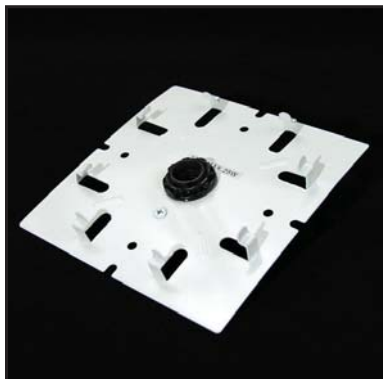

Replacement Parts - Base plate with Socket

Sold in any quantity.

Base plate with socket, used to convert 12 volt lights to 110 volt lights.

Item #: EBPW110V - for 3-5/8" to 5-1/8" base lights

Item #: *EBPW66110V - for 5-5/8" to 6-1/8" base lights

Base plate with socket, used to convert 110 volt lights to 12volt lights.

Item #: EBPW12V - for 3-5/8" to 5-1/8" base lights

Item #: *EBPW6612V - for 5-5/8" to 6-1/8" base lights