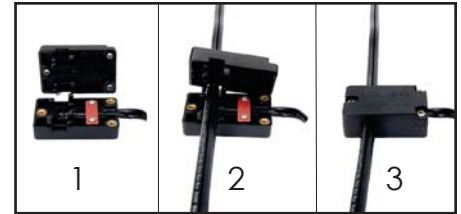

EZ Quick Connect Replacement Leads

Sold in any quantity.

Replacement pigtail, used on outlet side of EZ and ODL series transformers.

Item #: PIGTAIL