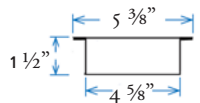

Available in:

- ☐ White
- ☒ Bronze
- ☒ Black

Base Converter for 5-1/8"

Sold in any quantity.

Base, converts lights and caps to fit 5-1/8" post. This base converter must be used with 5000 or 6000 series post caps. EX: PCA5068

- Item #: FLAP-6040 - White
- Item #: FLAP-6045 - Bronze
- Item #: FLAP-6048 - Black