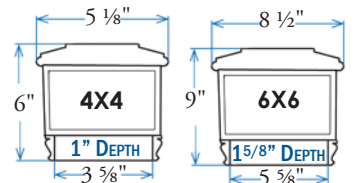

THIS CAP MAY BE USED ON MORE POST SIZES BY CHANGING THE BASE, PLEASE SEE PAGE 181 FOR MORE OPTIONS
(+) 5-9/16 light contains 3 ea. 18 watt bulbs for a total of 54 watts per fixture