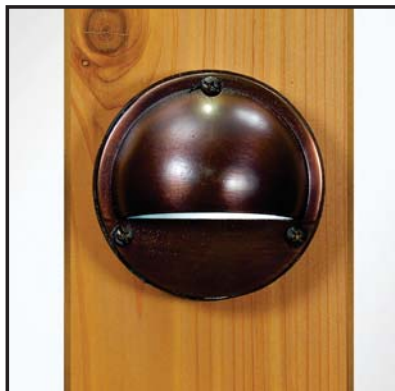

Nebula Eyeball Post Light

Sold in any quantity.

Nebula LED post light draws 1 watt of power and may be powered with an AC or DC output transformer. Measures 3-1/2" in diameter. Light color - 3000 - 3500K.

- Item #: PLA-5008 - Black
- Item #: PLA-5005 - Bronze (shown)
- Item #: PLA-5000 - White

NEW

Available in:

- Black
- Bronze
- White

Mini Nebula Eyeball Post Light

Sold in any quantity.

Mini Nebula LED post light draws 1 watt of power and may be powered with an AC or DC output transformer. Measures 1-3/4" in diameter. Light color - 3000 - 3500K.

- Item #: PLA-5508 - Black (shown)
- Item #: PLA-5505 - Bronze
- Item #: PLA-5500 - White

Available in:

- Black
- Ant. Bronze
- Ant. Copper

Estes Post Light

Sold in any quantity.

Surface post mount outdoor deck fixture gently illuminates a 7' to 9' area and features a 1 watt LED bulb with 48" electrical pigtail. May be powered with an AC or DC output transformer. Measures 3-1/2" in diameter. Light color - 3000K.