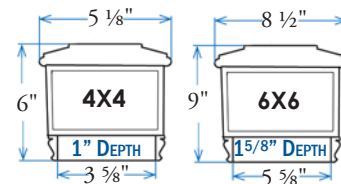

THIS CAP MAY BE USED ON MORE POST SIZES BY CHANGING THE BASE, PLEASE SEE PAGE 181 FOR MORE OPTIONS
(+) 5-9/16 light contains 3 ea. 18 watt bulbs for a total of 54 watts per fixture