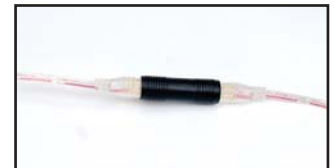

Item #: EZPNP20TRANSCONN

Plug and Play Connectors

EZ Plug and Play Cables

Sold in any quantity.

EZ plug and play cables come in a variety of lengths and are water tight with male fittings on each end. Use these cables to run between plug and play 6 port hubs/splitters.

- Item # EZPNP5CABLE - 5' Cable
- Item # EZPNP10CABLE - 10' Cable
- Item # EZPNP20CABLE - 20' Cable
- Item # EZPNP40CABLE - 40' Cable
- Item # EZPNP60CABLE - 60' Cable

Plug and Play Connectors

EZ Plug and Play Splice

Sold in any quantity.

EZ plug n play female to female splice connector is designed to connector EZ plug n play cables together. Allows for longer runs of cable to be made.

Item # EZPLUGNPLAYFTOFCONN

Plug and Play Connectors