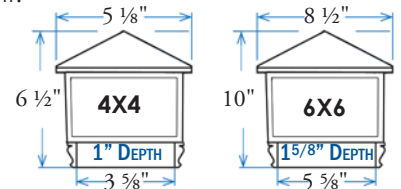

THIS CAP MAY BE USED ON MORE POST SIZES BY CHANGING THE BASE, PLEASE SEE PAGE 181 FOR MORE OPTIONS
(+) 5-9/16 light contains 3 ea. 18 watt bulbs for a total of 54 watts per fixture