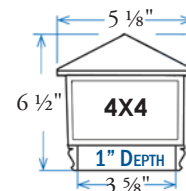

THIS CAP MAY BE USED ON MORE POST SIZES BY CHANGING THE BASE, PLEASE SEE PAGE 181 FOR MORE OPTIONS