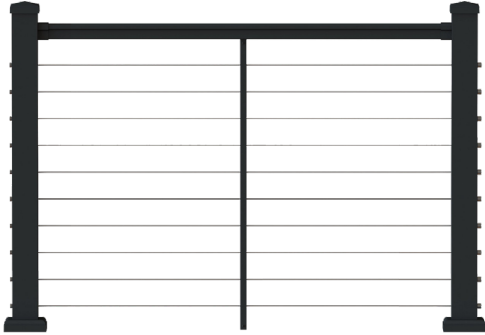

# RailFX<sup>®</sup> Oasis<sup>™</sup> Railing Options

Cable Rail

Picket Rail

RailFX<sup>®</sup> Oasis<sup>™</sup> Railing Available thru:

Marketed and Distributed by:  
Absolute Distribution Inc.  
**1-800-335-5909**  
[www.AbsoluteDist.com](http://www.AbsoluteDist.com)

## RailFX<sup>®</sup> Oasis<sup>™</sup> Cable Rail System

- Stylish, Traditional Design
- Aluminum Rail & Cable
- Maximizes Your View
- 3" Pre-Drilled Posts
- Matching Baluster Railing
- Black Textured Finish