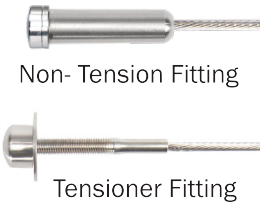

# RailFX<sup>®</sup> Oasis<sup>™</sup> Railing Options

Cable Rail

Picket Rail

RailFX<sup>®</sup> Oasis<sup>™</sup> Railing Available thru:

Marketed and Distributed by:  
Absolute Distribution Inc.  
**1-800-335-5909**  
[www.AbsoluteDist.com](http://www.AbsoluteDist.com)

# CABLE RAILING

- Cable Kits: 5'-70' Lengths
- Marine Grade Stainless Steel
- Field Trimmable to Length
- 1/8" Diameter Cable
- Low Profile Fittings
- Easy Installation