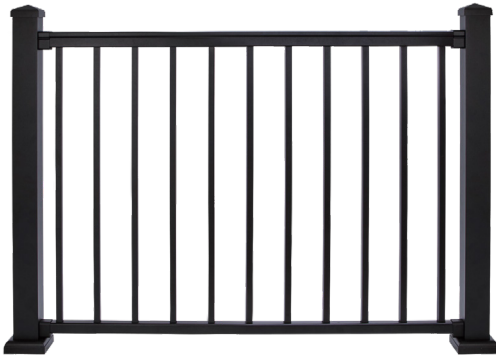

# RailFX<sup>®</sup> Oasis<sup>™</sup> Railing Options

Cable Rail

Picket Rail

RailFX<sup>®</sup> Oasis<sup>™</sup> Railing Available thru:

Marketed and Distributed by:  
Absolute Distribution Inc.  
**1-800-335-5909**  
[www.AbsoluteDist.com](http://www.AbsoluteDist.com)

**RailFX<sup>®</sup> Oasis<sup>™</sup>  
Aluminum Rail  
& Cable System**

# CABLE RAILING

- Cable Kits: 5'-70' Lengths
- Marine Grade Stainless Steel
- Field Trimmable to Length
- 1/8" Diameter Cable
- Low Profile Fittings
- Easy Installation

## RailFX<sup>®</sup> Oasis<sup>™</sup> Cable Rail System

- Stylish, Traditional Design
- Aluminum Rail & Cable
- Maximizes Your View
- 3" Pre-Drilled Posts
- Matching Baluster Railing
- Black Textured Finish