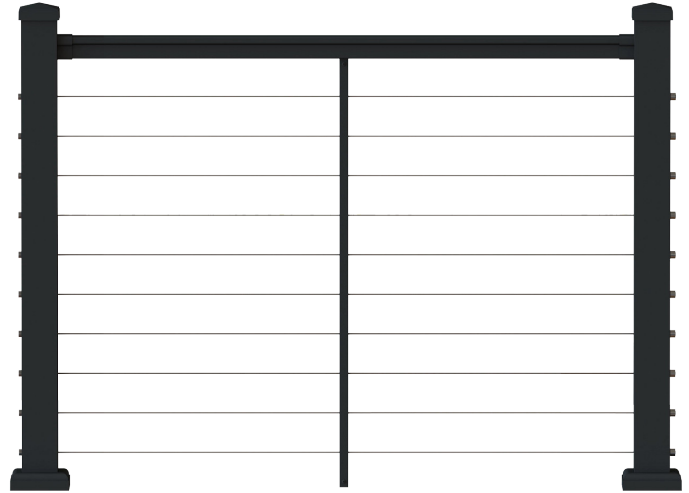

RailFX Oasis™ Cable Railing

- Cable & Aluminum Rail System
- Up to 8' Post Spacing
- 3" Pre-Drilled Posts for Cable
- Post-to-Post Traditional Style
- In-Stock - Same Day Shipping
- 36" & 42" Railing Heights
- 1/8" Stainless Steel Cable
- Available in Textured Black

RailFX Oasis™ Cable Railing List Price Guide

Cable Railing Kits

1/8" Stainless Steel Cable Kits

- IC05 - 5' Cable Kit
- IC10 - 10' Cable Kit
- IC15 - 15' Cable Kit
- IC20 - 20' Cable Kit
- IC25 - 25' Cable Kit
- IC30 - 30' Cable Kit
- IC40 - 40' Cable Kit
- IC50 - 50' Cable Kit
- IC60 - 60' Cable Kit
- IC70 - 70' Cable Kit