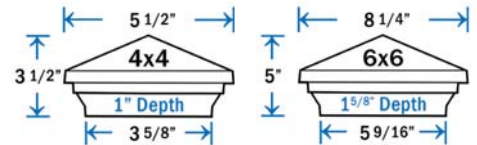

THIS CAP IS ALSO AVAILABLE WITH A LIGHT OPTION, PLEASE SEE THE LOW VOLTAGE LIGHTING SECTION FOR MORE INFORMATION