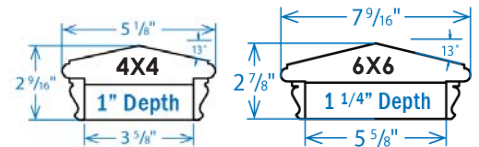

Woodway™ Wood Flat Top Post Cap

Wood flat top with wood skirt.

Item #: WW1382 - Cedar - 3-5/8"
Item #: WW1642 - Cedar - 5-5/8"

Sold in any quantity.