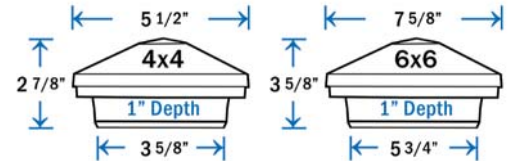

DIMENSIONS ARE ACTUAL OPENING SIZE

DekPro™ EFFEX Summit Post Cap - Bronze (Textured)

Sold in any quantity.

Aluminum pyramid post cap with fine textured powder coat finish.
 (Fasteners Included)

- Item # DPPC3PCBT - 3-1/16"
- Item # DPPC358PCBT - 3-5/8" (*)
- Item # DPPC4PCBT - 4-1/16"
- Item # DPPC558PCBT - 5-5/8" (*)
- Item # DPPC6PCBT - 6-1/16"