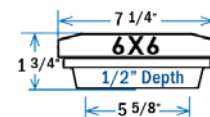

(*) THIS CAP IS ALSO AVAILABLE WITH A LIGHT OPTION, PLEASE SEE THE LOW VOLTAGE LIGHTING SECTION FOR MORE INFORMATION