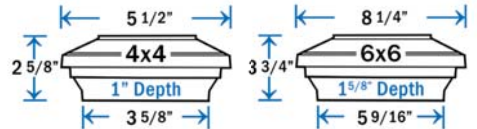

- Item #: PCA-5038 - 3-5/8"
- Item #: **RLAC-6048** - 4-1/16"
- Item #: **CLAC-6048** - 4-3/8"
- Item #: **TLAC-6048** - 4-5/8"
- Item #: **FLAC-6048** - 5-1/16"
- Item #: PCA-8038 - 5-9/16"

THIS CAP IS ALSO AVAILABLE WITH A LIGHT OPTION, PLEASE SEE THE LOW VOLTAGE LIGHTING SECTION FOR MORE INFORMATION