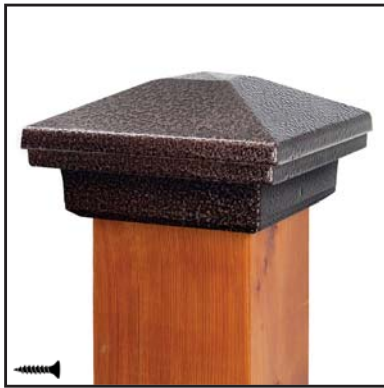

DekPro™ EFFEX Plateau Post Cap - Hammered Bronze

Sold in any quantity.

Aluminum flat top post cap with fine textured powder coat finish.
(Fasteners Included)

- Item # DPPC358FHBRZ - 3-5/8" (*)
- Item # DPPC4FHBRZ - 4-1/16"

(*) Requires installation of base adapter - included

DekPro™ EFFEX Summit Post Cap - Hammered Bronze

Sold in any quantity.

Aluminum pyramid post cap with fine textured powder coat finish.
(Fasteners Included)