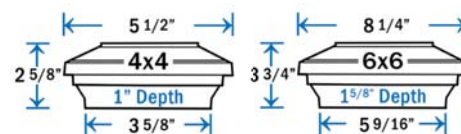

- Item #: PCA-5035 - 3-5/8"
- Item #: **RLAC-6045** - 4-1/16"
- Item #: **CLAC-6045** - 4-3/8"
- Item #: **FLAC-6045** - 5-1/16"
- Item #: PCA-8035 - 5-9/16"

THIS CAP IS ALSO AVAILABLE WITH A LIGHT OPTION, PLEASE SEE THE LOW VOLTAGE LIGHTING SECTION FOR MORE INFORMATION