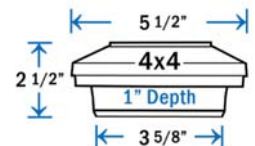

(*) Requires installation of base adapter - included