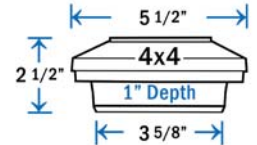

(*) Requires installation of base adapter - included
THIS CAP IS ALSO AVAILABLE WITH A LIGHT OPTION, PLEASE SEE THE LOW VOLTAGE LIGHTING SECTION FOR MORE INFORMATION