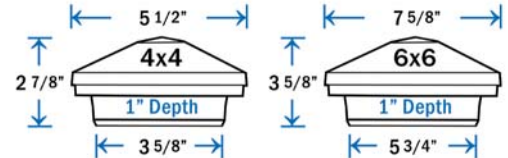

(*) Requires installation of base adapter - included