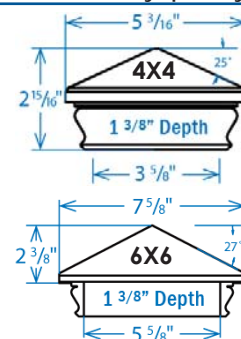

Sold in any quantity.

Metal pyramid top with wood skirt.

- Item #: **WW1253** - Cedar - 3-5/8"
- Item #: **WW1277** - Cedar - 5-5/8"

DIMENSIONS ARE ACTUAL OPENING SIZE

Woodway™ Pyramid Post Cap - Copper

Copper pyramid top with wood skirt.