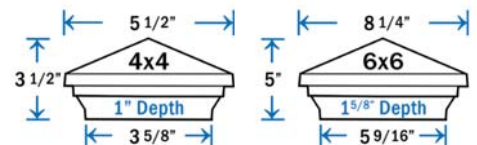

- Item #: PCA-5068 - 3-5/8"
- Item #: **RLAC-6058** - 4-1/16"
- Item #: **CLAC-6058** - 4-3/8"
- Item #: **TLAC-6058** - 4-5/8"
- Item #: **FLAC-6058** - 5-1/16"
- Item #: PCA-8068 - 5-9/16"

THIS CAP IS ALSO AVAILABLE WITH A LIGHT OPTION, PLEASE SEE THE LOW VOLTAGE LIGHTING SECTION FOR MORE INFORMATION