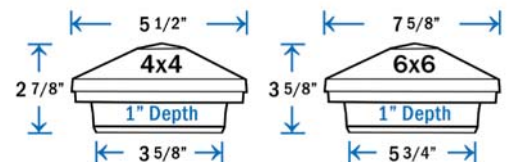

- Item # DPPC358PBRNT - 3-5/8" (*)
- Item # DPPC4PBRNT - 4-1/16"
- Item # DPPC558PBRNT - 5-5/8" (*)
- Item # DPPC6PBRNT - 6-1/16"

(*) Requires installation of base adapter - included

DIMENSIONS ARE ACTUAL OPENING SIZE