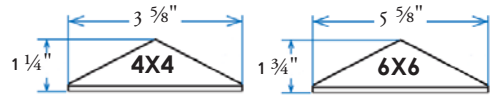

Post Point - Copper

Pyramid post cap made from 100% solid high quality copper. Has a natural look that will patina to a green color over time.

Item #: WW1845 - Copper - 3-9/16"
Item #: CT558XL - Copper - 5-1/2"

Sold in any quantity.

Woodway™ Wood Pyramid Top

Wood pyramid top with wood skirt.

Item #: WW1383 - Cedar - 3-5/8"
Item #: WW1170 - Cedar - 4-1/8"
Item #: WW1641 - Cedar - 5-5/8"
Item #: WW1179 - Cedar - 6-1/8"

Sold in any quantity.