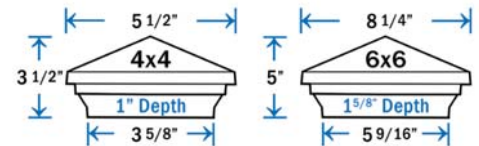

THIS CAP IS ALSO AVAILABLE WITH A LIGHT OPTION, PLEASE SEE THE LOW VOLTAGE LIGHTING SECTION FOR MORE INFORMATION