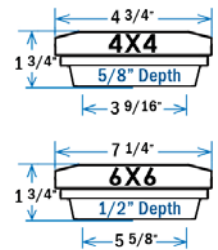

THIS CAP IS ALSO AVAILABLE WITH A LIGHT OPTION, PLEASE SEE THE LOW VOLTAGE LIGHTING SECTION FOR MORE INFORMATION