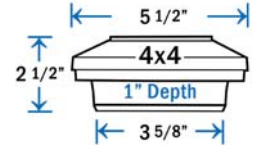

(*) Requires installation of base adapter - included