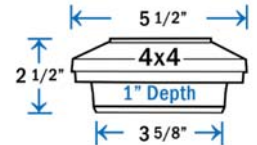

(*) Requires installation of base adapter - included