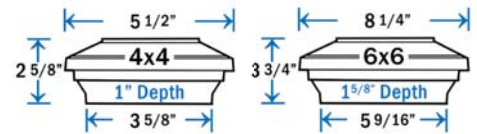

(*) Requires installation of base adapter - included
THIS CAP IS ALSO AVAILABLE WITH A LIGHT OPTION, PLEASE SEE THE LOW VOLTAGE LIGHTING SECTION FOR MORE INFORMATION