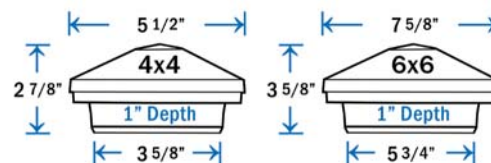

(*) Requires installation of base adapter - included