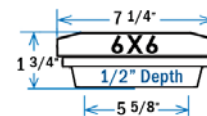

THIS CAP IS ALSO AVAILABLE WITH A LIGHT OPTION, PLEASE SEE THE LOW VOLTAGE LIGHTING SECTION FOR MORE INFORMATION