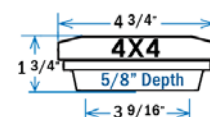

(*) Requires installation of base adapter - included
THIS CAP IS ALSO AVAILABLE WITH A LIGHT OPTION, PLEASE SEE THE LOW VOLTAGE LIGHTING SECTION FOR MORE INFORMATION