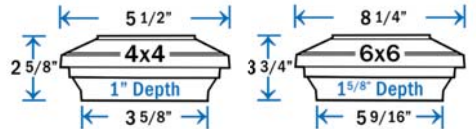

- Item #: PCA-5038 - 3-5/8"
- Item #: **RLAC-6048** - 4-1/16"
- Item #: **CLAC-6048** - 4-3/8"
- Item #: **TLAC-6048** - 4-5/8"
- Item #: **FLAC-6048** - 5-1/16"
- Item #: PCA-8038 - 5-9/16"

THIS CAP IS ALSO AVAILABLE WITH A LIGHT OPTION, PLEASE SEE THE LOW VOLTAGE LIGHTING SECTION FOR MORE INFORMATION