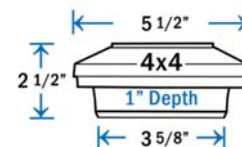

DIMENSIONS ARE ACTUAL OPENING SIZE

DekPro™ EFFEX Plateau Post Cap - Black (Textured)

Sold in any quantity.

Aluminum flat top post cap with fine textured powder coat finish.
(Fasteners Included)

- Item # DPPC3FABT - 3-1/16"
- Item # DPPC358FABT - 3-5/8" (*)
- Item # DPPC4FABT - 4-1/16"