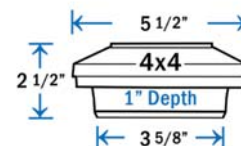

DIMENSIONS ARE ACTUAL OPENING SIZE

Sirius Pyramid Post Cap - White

Sold in any quantity.

Aluminum pyramid post cap. (Fasteners Included)

- Item #: **PCA-5060** - 3-5/8"
- Item #: **RLAC-6050** - 4-1/16"
- Item #: **FLAC-6050** - 5-1/16"
- Item #: **PCA-8060** - 5-9/16"

THIS CAP IS ALSO AVAILABLE WITH A LIGHT OPTION, PLEASE SEE THE LOW VOLTAGE LIGHTING SECTION FOR MORE INFORMATION

DekPro™ EFFEX Plateau Post Cap - Maple Cream

Sold in any quantity.

Aluminum flat top post cap with fine textured powder coat finish. (Fasteners Included)

- Item # DPPC3FMCT - 3-1/16"
- Item # DPPC358FMCT - 3-5/8" (*)
- Item # DPPC4FMCT - 4-1/16"

(*) Requires installation of base adapter - included

THIS CAP IS ALSO AVAILABLE WITH A LIGHT OPTION, PLEASE SEE THE LOW VOLTAGE LIGHTING SECTION FOR MORE INFORMATION

DekPro™ EFFEX Summit Post Cap - Maple Cream

Sold in any quantity.

Aluminum Pyramid post cap with fine textured powder coat finish. (Fasteners Included)

- Item # DPPC3PMCT - 3-1/16"
- Item # DPPC358PMCT - 3-5/8" (*)
- Item # DPPC4PMCT - 4-1/16"

(*) Requires installation of base adapter - included

THIS CAP IS ALSO AVAILABLE WITH A LIGHT OPTION, PLEASE SEE THE LOW VOLTAGE LIGHTING SECTION FOR MORE INFORMATION

Woodway™ Metal Pyramid w/ Wood Skirt - Bronze

Sold in any quantity.

Metal pyramid top with wood skirt.

- Item #: **WW1253** - Cedar - 3-5/8"
- Item #: **WW1277** - Cedar - 5-5/8"

Made in USA