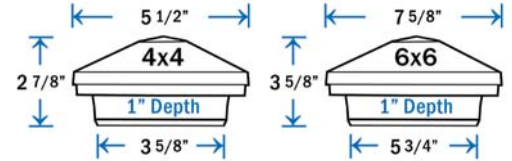

(*) Requires installation of base adapter - included
FOR LIGHTING OPTIONS, PLEASE SEE THE LOW VOLTAGE LIGHTING SECTION FOR MORE INFORMATION