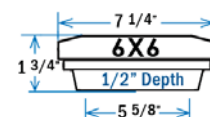

(*) Requires installation of base adapter - included
THIS CAP IS ALSO AVAILABLE WITH A LIGHT OPTION, PLEASE SEE THE LOW VOLTAGE LIGHTING SECTION FOR MORE INFORMATION