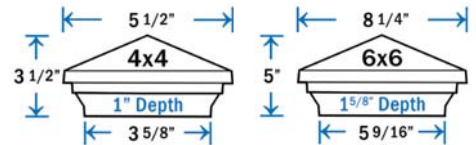

THIS CAP IS ALSO AVAILABLE WITH A LIGHT OPTION, PLEASE SEE THE LOW VOLTAGE LIGHTING SECTION FOR MORE INFORMATION