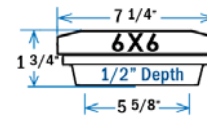

THIS CAP IS ALSO AVAILABLE WITH A LIGHT OPTION, PLEASE SEE THE LOW VOLTAGE LIGHTING SECTION FOR MORE INFORMATION