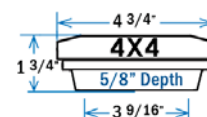

THIS CAP IS ALSO AVAILABLE WITH A LIGHT OPTION, PLEASE SEE THE LOW VOLTAGE LIGHTING SECTION FOR MORE INFORMATION