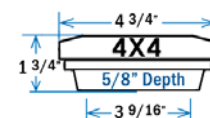

Sold in any quantity.

Accents flat die cast aluminum post cap adapts to many different post sizes.

- Item #: 52500020 - 2-1/16"
- Item #: 52500030 - 3-1/16"
- Item #: 52500350 - 3-9/16"
- Item #: 52500040 - 4-1/8"
- Item #: 52500050 - 5-1/8" and *4-1/2"
*Adapter ring included for 4-1/2" version
- Item #: 52506000 - 6-3/16" and *5-5/8"
*Adapter ring included for 5-5/8" version