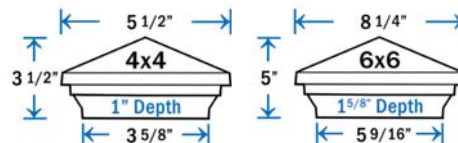

THIS CAP IS ALSO AVAILABLE WITH A LIGHT OPTION, PLEASE SEE THE LOW VOLTAGE LIGHTING SECTION FOR MORE INFORMATION