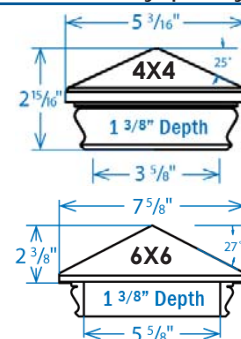

Sold in any quantity.

Metal pyramid top with wood skirt.

- Item #: **WW1253** - Cedar - 3-5/8"
- Item #: **WW1277** - Cedar - 5-5/8"

Made in USA

DIMENSIONS ARE ACTUAL OPENING SIZE

Woodway™ Pyramid Post Cap - Copper