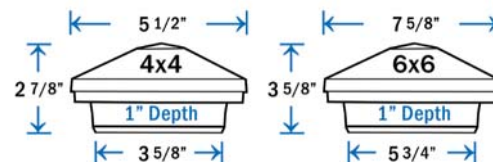

DIMENSIONS ARE ACTUAL OPENING SIZE

DekPro™ EFFEX Summit Post Cap - Black (Textured)

Sold in any quantity.

Aluminum Pyramid post cap with fine textured powder coat finish.
(Fasteners Included)

- Item # DPPC3PABT - 3-1/16"
- Item # DPPC358PABT - 3-5/8" (*)
- Item # DPPC4PABT - 4-1/16"
- Item # DPPC558PABT - 5-5/8" (*)
- Item # DPPC6PABT - 6-1/16"