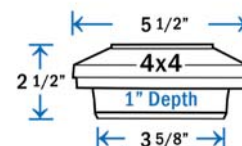

(*) Requires installation of base adapter - included