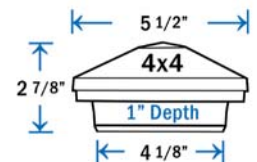

- Item # DPPC4PGWHT - 4-1/16"

(*) Requires installation of base adapter - included
 FOR LIGHTING OPTIONS, PLEASE SEE THE LOW VOLTAGE LIGHTING SECTION FOR MORE INFORMATION

DIMENSIONS ARE ACTUAL OPENING SIZE