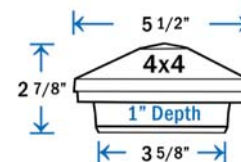

DIMENSIONS ARE ACTUAL OPENING SIZE

Sirius Pyramid Post Cap - White

Sold in any quantity.

Aluminum pyramid post cap. (Fasteners Included)

- Item #: **PCA-5060** - 3-5/8"
- Item #: **RLAC-6050** - 4-1/16"
- Item #: **FLAC-6050** - 5-1/16"
- Item #: **PCA-8060** - 5-9/16"

THIS CAP IS ALSO AVAILABLE WITH A LIGHT OPTION, PLEASE SEE THE LOW VOLTAGE LIGHTING SECTION FOR MORE INFORMATION

DekPro™ EFFEX Plateau Post Cap - Maple Cream

Sold in any quantity.

Aluminum flat top post cap with fine textured powder coat finish. (Fasteners Included)

- Item # DPPC3FMCT - 3-1/16"
- Item # DPPC358FMCT - 3-5/8" (*)
- Item # DPPC4FMCT - 4-1/16"

(*) Requires installation of base adapter - included

THIS CAP IS ALSO AVAILABLE WITH A LIGHT OPTION, PLEASE SEE THE LOW VOLTAGE LIGHTING SECTION FOR MORE INFORMATION

DekPro™ EFFEX Summit Post Cap - Maple Cream

Sold in any quantity.

Aluminum Pyramid post cap with fine textured powder coat finish. (Fasteners Included)

- Item # DPPC3PMCT - 3-1/16"
- Item # DPPC358PMCT - 3-5/8" (*)
- Item # DPPC4PMCT - 4-1/16"

(*) Requires installation of base adapter - included

THIS CAP IS ALSO AVAILABLE WITH A LIGHT OPTION, PLEASE SEE THE LOW VOLTAGE LIGHTING SECTION FOR MORE INFORMATION

Woodway™ Metal Pyramid w/ Wood Skirt - Bronze

Sold in any quantity.

Metal pyramid top with wood skirt.

- Item #: **WW1253** - Cedar - 3-5/8"
- Item #: **WW1277** - Cedar - 5-5/8"

Made in USA