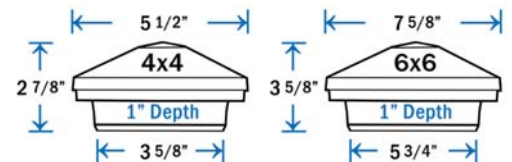

(*) Requires installation of base adapter - included
FOR LIGHTING OPTIONS, PLEASE SEE THE LOW VOLTAGE LIGHTING SECTION FOR MORE INFORMATION