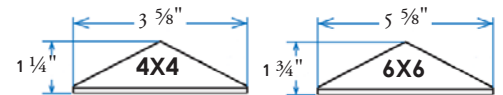

Item #: WW1845 - Copper - 3-9/16"
Item #: CT558XL - Copper - 5-1/2"

Sold in any quantity.

Woodway™ Wood Pyramid Top

Wood pyramid top with wood skirt.

Item #: WW1383 - Cedar - 3-5/8"
Item #: WW1170 - Cedar - 4-1/8"
Item #: WW1641 - Cedar - 5-5/8"
Item #: WW1179 - Cedar - 6-1/8"