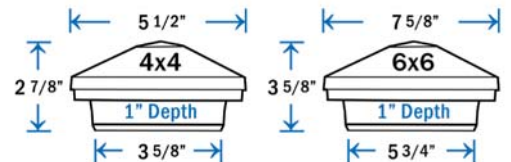

- Item # DPPC358PBRNT - 3-5/8" (*)
- Item # DPPC4PBRNT - 4-1/16"
- Item # DPPC558PBRNT - 5-5/8" (*)
- Item # DPPC6PBRNT - 6-1/16"

(*) Requires installation of base adapter - included

DIMENSIONS ARE ACTUAL OPENING SIZE