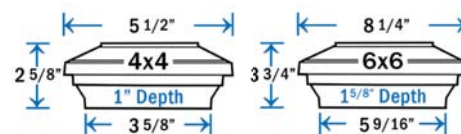

(*) Requires installation of base adapter - included
THIS CAP IS ALSO AVAILABLE WITH A LIGHT OPTION, PLEASE SEE THE LOW VOLTAGE LIGHTING SECTION FOR MORE INFORMATION