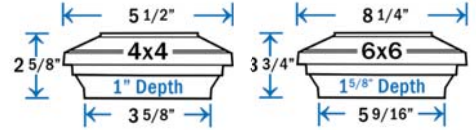

THIS CAP IS ALSO AVAILABLE WITH A LIGHT OPTION, PLEASE SEE THE LOW VOLTAGE LIGHTING SECTION FOR MORE INFORMATION