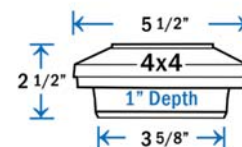

(*) Requires installation of base adapter - included
THIS CAP IS ALSO AVAILABLE WITH A LIGHT OPTION, PLEASE SEE THE LOW VOLTAGE LIGHTING SECTION FOR MORE INFORMATION