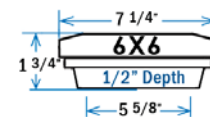

Sold in any quantity.

Accents flat die cast aluminum post cap adapts to many different post sizes.

- Item #: 52500020 - 2-1/16"
- Item #: 52500030 - 3-1/16"
- Item #: 52500350 - 3-9/16"
- Item #: 52500040 - 4-1/8"
- Item #: 52500050 - 5-1/8" and *4-1/2"
*Adapter ring included for 4-1/2" version
- Item #: 52506000 - 6-3/16" and *5-5/8"
*Adapter ring included for 5-5/8" version