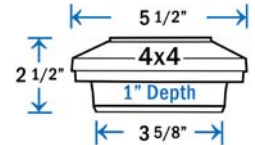

DIMENSIONS ARE ACTUAL OPENING SIZE

DekPro™ EFFEX Plateau Post Cap - White (Textured)

Sold in any quantity.

Aluminum flat top post cap with fine textured powder coat finish.
 (Fasteners Included)

- Item # DPPC3FDWT - 3-1/16"
- Item # DPPC358FDWT - 3-5/8" (*)
- Item # DPPC4FDWT - 4-1/16"