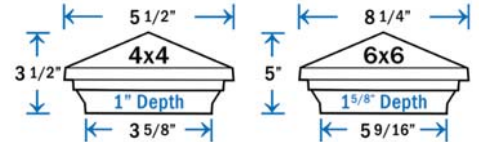

- Item #: PCA-5065 - 3-5/8"
- Item #: **RLAC-6055** - 4-1/16"
- Item #: PCA-8065 - 5-9/16"

THIS CAP IS ALSO AVAILABLE WITH A LIGHT OPTION, PLEASE SEE THE LOW VOLTAGE LIGHTING SECTION FOR MORE INFORMATION