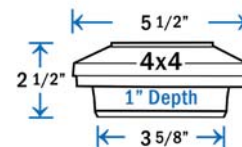

(*) Requires installation of base adapter - included