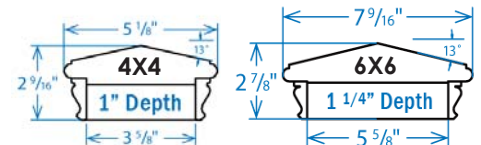

Woodway™ Wood Flat Top Post Cap

Wood flat top with wood skirt.

Item #: WW1382 - Cedar - 3-5/8"
Item #: WW1642 - Cedar - 5-5/8"

Sold in any quantity.