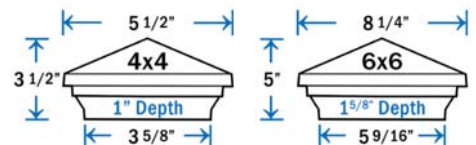

- Item #: PCA-5068 - 3-5/8"
- Item #: **RLAC-6058** - 4-1/16"
- Item #: **CLAC-6058** - 4-3/8"
- Item #: **TLAC-6058** - 4-5/8"
- Item #: **FLAC-6058** - 5-1/16"
- Item #: PCA-8068 - 5-9/16"

THIS CAP IS ALSO AVAILABLE WITH A LIGHT OPTION, PLEASE SEE THE LOW VOLTAGE LIGHTING SECTION FOR MORE INFORMATION