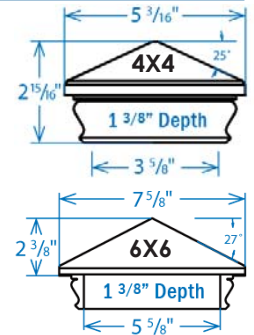

Woodway™ Pyramid Post Cap - Copper

Copper pyramid top with wood skirt.

Item #: WW1384 - Cedar - 3-5/8"
Item #: WW1669 - Cedar - 5-5/8"

Sold in any quantity.

Post Point - Copper

Pyramid post cap made from 100% solid high quality copper. Has a natural look that will patina to a green color over time.

Item #: WW1845 - Copper - 3-9/16"
Item #: CT558XL - Copper - 5-1/2"

Sold in any quantity.