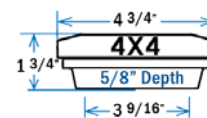

THIS CAP IS ALSO AVAILABLE WITH A LIGHT OPTION, PLEASE SEE THE LOW VOLTAGE LIGHTING SECTION FOR MORE INFORMATION