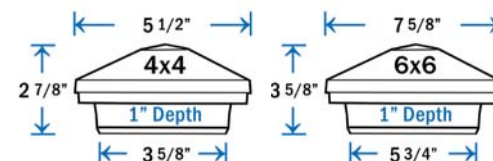

(*) Requires installation of base adapter - included