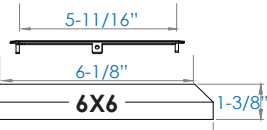

FortressAccents™ Post Skirt - Antique Bronze (Textured)

Sold in any quantity.

Two piece aluminum post base skirt to match FortressAccents post caps.
Comes pre-assembled, screws included.

- Item #: **52535016** - 3-9/16" Skirt
- Item #: **52504016** - 4-1/16" Skirt
- Item #: **52505016** - 5-1/8" Skirt (4-9/16" Adaptor included)
- Item #: **52506016** - 6-1/8" Skirt (5-11/16" Adaptor included)