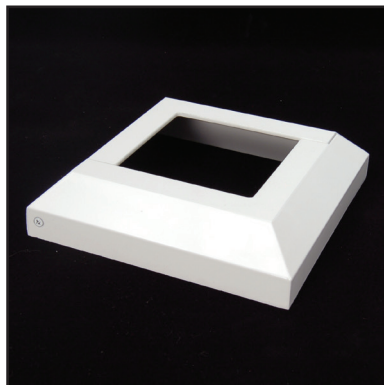

DIMENSIONS ARE ACTUAL OPENING SIZE

FortressAccents™ Post Skirt - Black Sand (Textured)

Sold in any quantity.

Two piece aluminum post base skirt to match FortressAccents post caps.
Comes pre-assembled, screws included.

FortressAccents™ Post Skirt - Gloss Black

Sold in any quantity.

Two piece aluminum post base skirt to match FortressAccents post caps.
Comes pre-assembled, screws included.

- Item #: **51500030** - 3-1/16 Skirt
- Item #: **52535010** - 3-9/16" Skirt
- Item #: **52504010** - 4-1/16" Skirt
- Item #: **52505010** - 5-1/8" Skirt (4-9/16" Adaptor included)
- Item #: **52506010** - 6-1/8" Skirt (5-11/16" Adaptor included)

FortressAccents™ Post Skirt - Antique Bronze (Textured)

Sold in any quantity.

Two piece aluminum post base skirt to match FortressAccents post caps.
Comes pre-assembled, screws included.

- Item #: **52535016** - 3-9/16" Skirt
- Item #: **52504016** - 4-1/16" Skirt
- Item #: **52505016** - 5-1/8" Skirt (4-9/16" Adaptor included)
- Item #: **52506016** - 6-1/8" Skirt (5-11/16" Adaptor included)

FortressAccents™ Post Skirt - White

Sold in any quantity.

Two piece aluminum post base skirt to match FortressAccents post caps.
Comes pre-assembled, screws included.

- Item #: **51500031** - 3-1/16" Skirt
- Item #: **52535011** - 3-9/16" Skirt
- Item #: **52504011** - 4-1/16 " Skirt
- Item #: **52505011** - 5-1/8" Skirt (4-9/16" Adaptor included)
- Item #: **52506011** - 6-1/8" Skirt (5-11/16" Adaptor included)