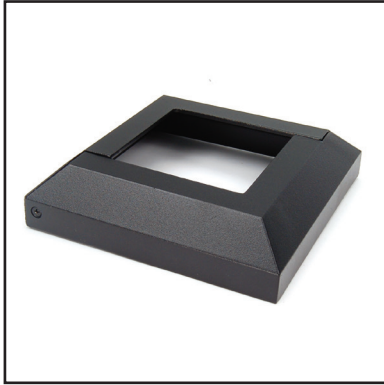

DIMENSIONS ARE ACTUAL OPENING SIZE

FortressAccents™ Post Skirt - Black Sand (Textured)

Sold in any quantity.

Two piece aluminum post base skirt to match FortressAccents post caps.
Comes pre-assembled, screws included.

- Item #: **51500038** - 3-1/16" Skirt
- Item #: **52535018** - 3-9/16" Skirt
- Item #: **52504018** - 4-1/16" Skirt
- Item #: **52505018** - 5-1/8" Skirt (4-9/16" Adaptor included)
- Item #: **52506018** - 6-1/8" Skirt (5-11/16" Adaptor included)

FortressAccents™ Post Skirt - Gloss Black

Sold in any quantity.

Two piece aluminum post base skirt to match FortressAccents post caps.
Comes pre-assembled, screws included.

- Item #: **51500030** - 3-1/16 Skirt
- Item #: **52535010** - 3-9/16" Skirt
- Item #: **52504010** - 4-1/16" Skirt
- Item #: **52505010** - 5-1/8" Skirt (4-9/16" Adaptor included)
- Item #: **52506010** - 6-1/8" Skirt (5-11/16" Adaptor included)

FortressAccents™ Post Skirt - Antique Bronze (Textured)

Sold in any quantity.

Two piece aluminum post base skirt to match FortressAccents post caps.
Comes pre-assembled, screws included.

- Item #: **52535016** - 3-9/16" Skirt
- Item #: **52504016** - 4-1/16" Skirt
- Item #: **52505016** - 5-1/8" Skirt (4-9/16" Adaptor included)
- Item #: **52506016** - 6-1/8" Skirt (5-11/16" Adaptor included)