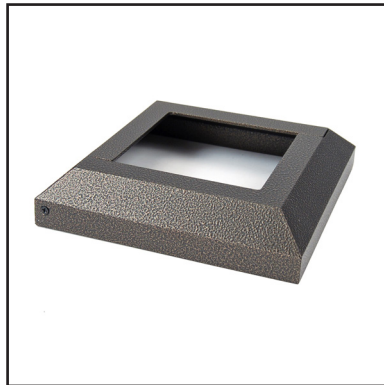

DIMENSIONS ARE ACTUAL OPENING SIZE

FortressAccents™ Post Skirt - Black Sand (Textured)

Sold in any quantity.

Two piece aluminum post base skirt to match FortressAccents post caps.
Comes pre-assembled, screws included.

- Item #: **51500038** - 3-1/16" Skirt
- Item #: **52535018** - 3-9/16" Skirt
- Item #: **52504018** - 4-1/16" Skirt
- Item #: **52505018** - 5-1/8" Skirt (4-9/16" Adaptor included)
- Item #: **52506018** - 6-1/8" Skirt (5-11/16" Adaptor included)

FortressAccents™ Post Skirt - Gloss Black

Sold in any quantity.

Two piece aluminum post base skirt to match FortressAccents post caps.
Comes pre-assembled, screws included.

- Item #: **51500030** - 3-1/16 Skirt
- Item #: **52535010** - 3-9/16" Skirt
- Item #: **52504010** - 4-1/16" Skirt
- Item #: **52505010** - 5-1/8" Skirt (4-9/16" Adaptor included)
- Item #: **52506010** - 6-1/8" Skirt (5-11/16" Adaptor included)

FortressAccents™ Post Skirt - Antique Bronze (Textured)

Sold in any quantity.

Two piece aluminum post base skirt to match FortressAccents post caps.
Comes pre-assembled, screws included.

- Item #: **52535016** - 3-9/16" Skirt
- Item #: **52504016** - 4-1/16" Skirt
- Item #: **52505016** - 5-1/8" Skirt (4-9/16" Adaptor included)
- Item #: **52506016** - 6-1/8" Skirt (5-11/16" Adaptor included)