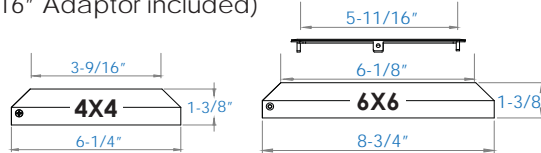

FortressAccents™ Post Skirt - Antique Bronze (Textured)

Sold in any quantity.

Two piece aluminum post base skirt to match FortressAccents post caps.
Comes pre-assembled, screws included.

- Item #: 52535016 - 3-9/16" Skirt
- Item #: 52504016 - 4-1/16" Skirt
- Item #: 52505016 - 5-1/8" Skirt (4-9/16" Adaptor included)
- Item #: 52506016 - 6-1/8" Skirt (5-11/16" Adaptor included)