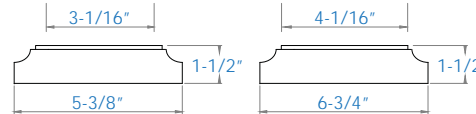

Prestige Post Skirt - Absolute Black (Textured)

Sold in any quantity.

2 piece post skirt designed to fit the Prestige 3" post or 4" post sleeve. Skirt will fit any 3" or 4" post. Snaps together for finished look with no exposed fasteners.

Item #: PR3SKIRTABT - 3-1/16" Skirt
Item #: PR4SKIRTABT2PC - 4-1/16" Skirt