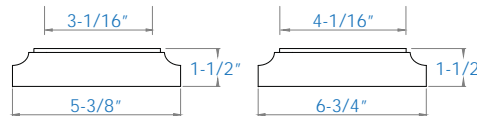

DIMENSIONS ARE ACTUAL OPENING SIZE

Prestige Post Skirt - Absolute Black (Textured)

Sold in any quantity.

2 piece post skirt designed to fit the Prestige 3" post or 4" post sleeve. Skirt will fit any 3" or 4" post. Snaps together for finished look with no exposed fasteners.

Item #: PR3SKIRTABT - 3-1/16" Skirt
 Item #: PR4SKIRTABT2PC - 4-1/16" Skirt

Prestige Post Skirt - Cocoa Bronze (Textured)

Sold in any quantity.

2 piece post skirt designed to fit the Prestige 3" post or 4" post sleeve. Skirt will fit any 3" or 4" post. Snaps together for finished look with no exposed fasteners.

Item #: PR3SKIRTCBT - 3-1/16" Skirt
 Item #: PR4SKIRTCBT2PC - 4-1/16" Skirt

Prestige Post Skirt - Dream White (Textured)

Sold in any quantity.

2 piece post skirt designed to fit the Prestige 3" post or 4" post sleeve. Skirt will fit any 3" or 4" post. Snaps together for finished look with no exposed fasteners.