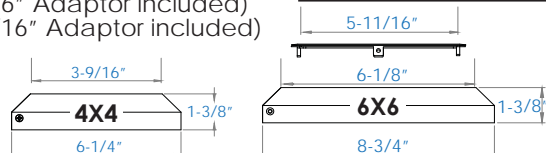

FortressAccents™ Post Skirt - Gloss Black

Sold in any quantity.

Two piece aluminum post base skirt to match FortressAccents post caps.
Comes pre-assembled, screws included.

- Item #: 51500030 - 3-1/16" Skirt
- Item #: 52535010 - 3-9/16" Skirt
- Item #: 52504010 - 4-1/16" Skirt
- Item #: 52505010 - 5-1/8" Skirt (4-9/16" Adaptor included)
- Item #: 52506010 - 6-1/8" Skirt (5-11/16" Adaptor included)