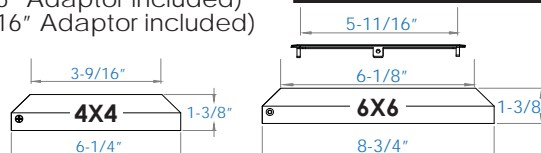

- Item #: 51500038 - 3-1/16" Skirt
- Item #: 52535018 - 3-9/16" Skirt
- Item #: 52504018 - 4-1/16" Skirt
- Item #: 52505018 - 5-1/8" Skirt (4-9/16" Adaptor included)
- Item #: 52506018 - 6-1/8" Skirt (5-11/16" Adaptor included)