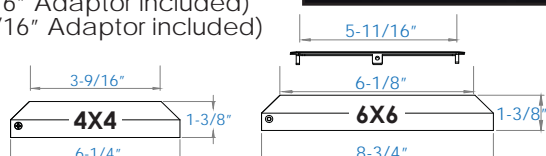

FortressAccents™ Post Skirt - White

Sold in any quantity.

Two piece aluminum post base skirt to match FortressAccents post caps.
Comes pre-assembled, screws included.

- Item #: 51500031 - 3-1/16" Skirt
- Item #: 52535011 - 3-9/16" Skirt
- Item #: 52504011 - 4-1/16" Skirt
- Item #: 52505011 - 5-1/8" Skirt (4-9/16" Adaptor included)
- Item #: 52506011 - 6-1/8" Skirt (5-11/16" Adaptor included)