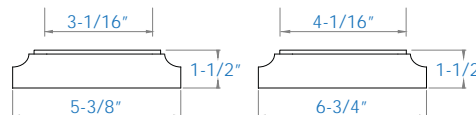

Item #: PR3SKIRTCBT - 3-1/16" Skirt
 Item #: PR4SKIRTCBT2PC - 4-1/16" Skirt

Prestige Post Skirt - Dream White (Textured)

Sold in any quantity.

2 piece post skirt designed to fit the Prestige 3" post or 4" post sleeve. Skirt will fit any 3" or 4" post. Snaps together for finished look with no exposed fasteners.

Item #: PR3SKIRTDWT - 3-1/16" Skirt
 Item #: PR4SKIRTDWT2PC - 4-1/16" Skirt

Fortress 2" Post Skirt

Sold in any quantity.

2 piece post skirt designed to fit 2" posts. Comes pre-assembled, screws included.