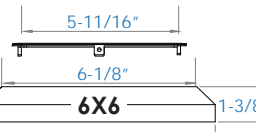

FortressAccents™ Post Skirt - Antique Bronze (Textured)

Sold in any quantity.

Two piece aluminum post base skirt to match FortressAccents post caps.
Comes pre-assembled, screws included.

- Item #: 52535016 - 3-9/16" Skirt
- Item #: 52504016 - 4-1/16" Skirt
- Item #: 52505016 - 5-1/8" Skirt (4-9/16" Adaptor included)
- Item #: 52506016 - 6-1/8" Skirt (5-11/16" Adaptor included)