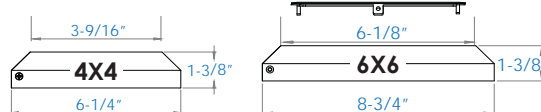

FortressAccents™ Post Skirt - Antique Bronze (Textured)

Sold in any quantity.

Two piece aluminum post base skirt to match FortressAccents post caps.
Comes pre-assembled, screws included.

- Item #: 52535016 - 3-9/16" Skirt
- Item #: 52504016 - 4-1/16" Skirt
- Item #: 52505016 - 5-1/8" Skirt (4-9/16" Adaptor included)
- Item #: 52506016 - 6-1/8" Skirt (5-11/16" Adaptor included)