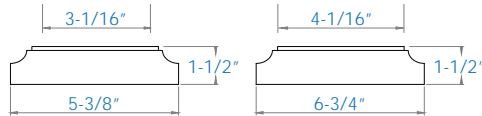

**DIMENSIONS ARE ACTUAL OPENING SIZE**

**Prestige Post Skirt - Absolute Black (Textured)**

Sold in any quantity.

2 piece post skirt designed to fit the Prestige 3" post or 4" post sleeve. Skirt will fit any 3" or 4" post. Snaps together for finished look with no exposed fasteners.

Item #: PR3SKIRTABT - 3-1/16" Skirt  
Item #: PR4SKIRTABT2PC - 4-1/16" Skirt

**Prestige Post Skirt - Cocoa Bronze (Textured)**

Sold in any quantity.

2 piece post skirt designed to fit the Prestige 3" post or 4" post sleeve. Skirt will fit any 3" or 4" post. Snaps together for finished look with no exposed fasteners.

Item #: PR3SKIRTCBT - 3-1/16" Skirt  
Item #: PR4SKIRTCBT2PC - 4-1/16" Skirt

**Prestige Post Skirt - Dream White (Textured)**

Sold in any quantity.

2 piece post skirt designed to fit the Prestige 3" post or 4" post sleeve. Skirt will fit any 3" or 4" post. Snaps together for finished look with no exposed fasteners.

6" post skirt measures 7-3/8" W x 1-3/4" H with 6-1/16" opening.

8" post skirt measures 9-3/8" W x 1-3/4" H with 8-1/16" opening.

**6" Post Skirt (2 piece)**

Item # PR6SKIRTABT2PC - Absolute Black  
Item # PR6SKIRTCBT2PC - Cocoa Bronze  
Item # PR6SKIRTDWT2PC - Dream White