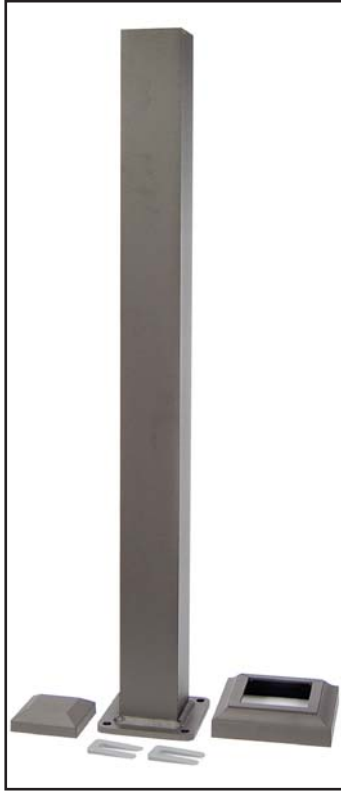

4" Flanged Posts

DekProTM Prestige 4" Post

- 4" Post with Welded Base
- Larger Post Option for Prestige
- Matches DekPro Prestige Rail
- Black, Bronze & White Finishes
- 40", 44", & 54" Length Options
- Includes Post Cap & 2 pc. Skirt
- Heavy Duty 1/8" Wall Thickness
- Now In-Stock!

Absolute Black

Cocoa Bronze

Dream White

DekPro Prestige 4" Post

Available in:

 Absolute Black
 Cocoa Bronze
 Dream White
 Maple Cream

4" Aluminum Post w/ Post Cap and Skirt

Sold in any quantity.

4" Welded flange post includes post cap, 2 piece skirt and shims.

Residential

4" x 40"

Item # PR4040POSTABT - Absolute Black
 Item # PR4040POSTCBT - Cocoa Bronze
 Item # PR4040POSTDWT - Dream White
 Item # PR4040POSTMCT - Maple Cream

4" x 44"

Item # PR4044POSTABT - Absolute Black
 Item # PR4044POSTCBT - Cocoa Bronze
 Item # PR4044POSTDWT - Dream White
 Item # PR4044POSTMCT - Maple Cream

4" x 54"

Item # PR4054POSTABT - Absolute Black
 Item # PR4054POSTCBT - Cocoa Bronze
 Item # PR4054POSTDWT - Dream White
 Item # PR4054POSTMCT - Maple Cream