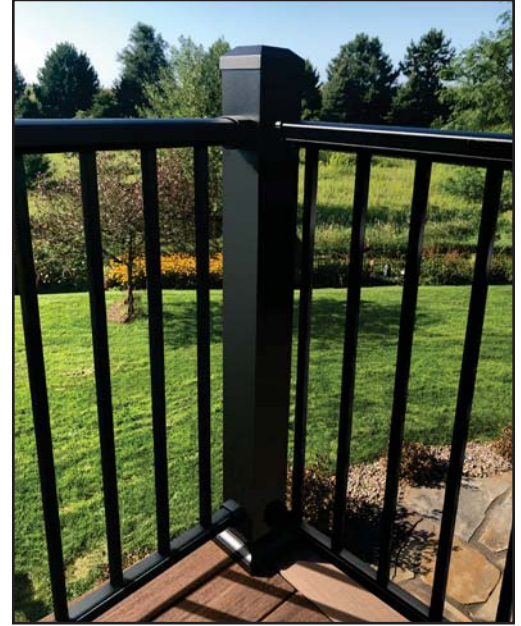

4" Flanged Posts

DekProTM Prestige 4" Post

- 4" Post with Welded Base
- Larger Post Option for Prestige
- Matches DekPro Prestige Rail
- Black, Bronze & White Finishes
- 40", 44", & 54" Length Options
- Includes Post Cap & 2 pc. Skirt
- Heavy Duty 1/8" Wall Thickness
- Now In-Stock!

Absolute Black

Cocoa Bronze

Dream White

DekPro Prestige 4" Post

Available in:

 Absolute Black
 Cocoa Bronze
 Dream White
 Maple Cream

4" Aluminum Post w/ Post Cap and Skirt

Sold in any quantity.

4" Welded flange post includes post cap, 2 piece skirt and shims.

Residential

4" x 40"

Item # PR4040POSTABT - Absolute Black
 Item # PR4040POSTCBT - Cocoa Bronze
 Item # PR4040POSTDWT - Dream White
 Item # PR4040POSTMCT - Maple Cream