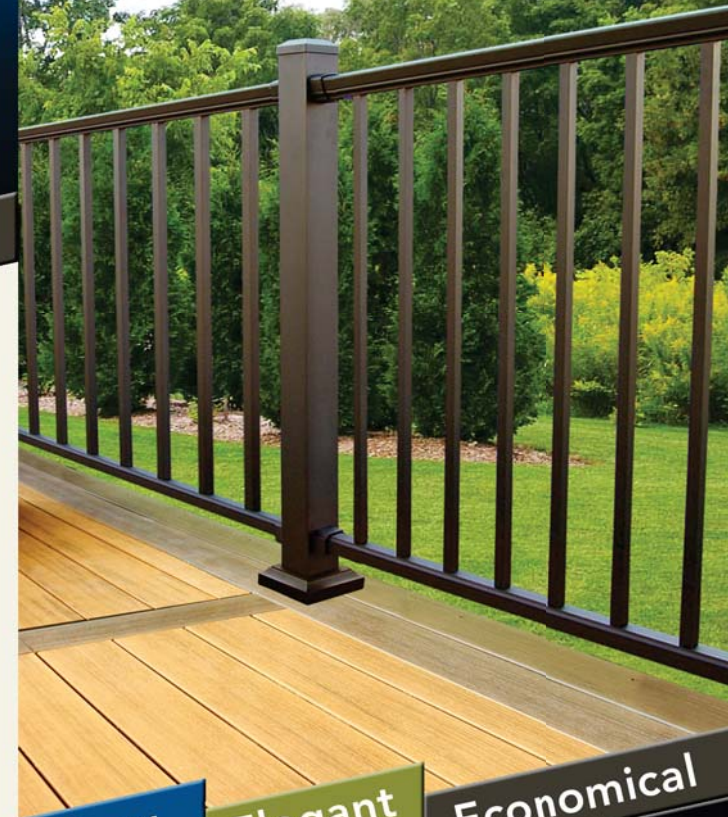

Easy Elegant Economical

Textured Aluminum Railing Systems
Residential • Commercial