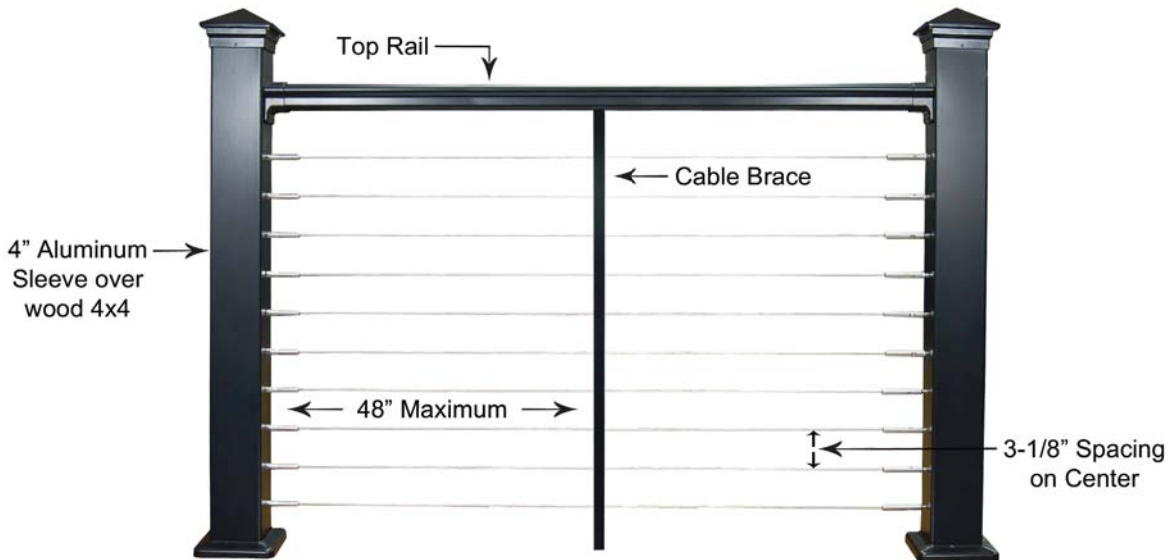

# Sleeved Posts w/ Cable Overview

### Guidelines for proper installation of the ADI™ cable railing system by Ultra-tec:

- Use 4" aluminum sleeve with a 4x4 wood post for structural support.
- Top rail is required to support posts. (Bottom rail is optional)
- Cables are to be spaced at 3-1/8" on center.
- Cable must be supported every 48" to keep the cable from deflecting over 4" to pass code.
- Cables are to be tensioned to 225 lbs of tension minimum.
- 36" Rail height typically uses 10 runs of cable, 42" rail height typically uses 12 runs of cable.
- Lag style cable fittings are required for cable used with sleeved posts.
- Cable kits must terminate at corner posts, or posts where the cable is at an angle.

#### For level runs using wood posts with aluminum sleeves.

**(Outside diameter 4" or less)**

300 Series (inside to inside)

Adjust-a-Body® with Hanger Bolt to Push-Lock® Lag.

#### For stairs using wood posts with aluminum sleeves:

**(Outside diameter 4" or less)**

500W Series (inside to inside)

Adjust-a-Body® with Threaded Eye and Standard Lag Eye to Push-Lock® with Threaded Eye and Standard Lag Eye.