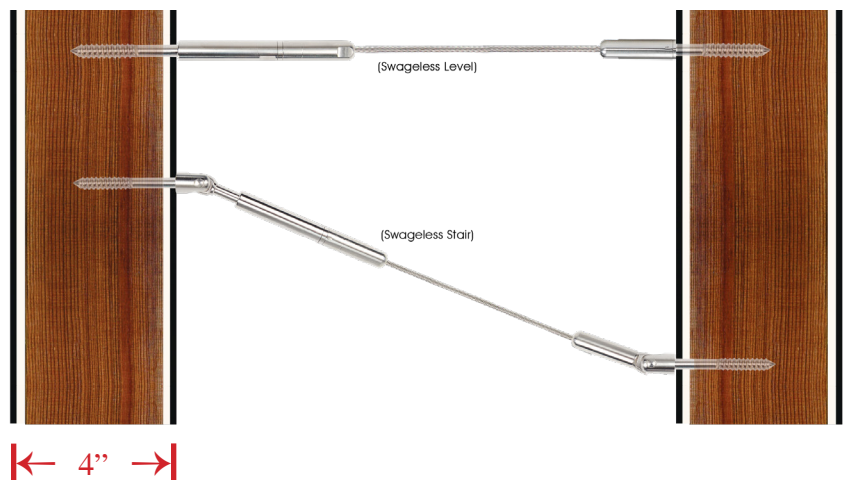

Sleeved Posts w/ Cable Overview

Framework For Aluminum Sleeved Wood Posts

Guidelines for proper installation of the ADI™ cable railing system by RailFX®:

- Use 4" aluminum sleeve with a 4x4 wood post for structural support.
- Top rail is required to support posts. (Bottom rail is optional)
- Cables are to be spaced at 3-1/8" on center.
- Cable must be supported every 48" to keep the cable from deflecting over 4" to pass code.
- Cables are to be tensioned to 225 lbs of tension minimum.
- 36" Rail height typically uses 11 runs of cable, 42" rail height typically uses 12 runs of cable.
- Lag style cable fittings are required for cable used with sleeved posts.
- Cable kits must terminate at corner posts, or posts where the cable is at an angle.

For level runs using wood posts with aluminum sleeves.

(Outside diameter 4" or less)

RFXWLT - Tensioner Fitting
RFXWLN - Non-Tensioner Fitting
and Bulk Cable (100' or 500')

For stairs using wood posts with aluminum sleeves:

(Outside diameter 4" or less)

RFXWST - Stair Tensioner Fitting
RFXWSN - Stair Non-Tensioner Fitting
and Bulk Cable (100' or 500')

* If using sleeves over 4" in diameter - Use cable kits for composite sleeves. Reference pages 118 - 119

FlexFXTM - Cable Fittings for Sleeves over Wood

Sold in any quantity.

Cable railing and fittings made from high quality 316 grade stainless steel. Designed to work for aluminum sleeved wood posts. Pre-drill using 7/32" drill bit.