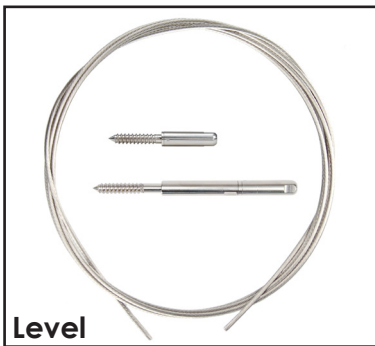

Cable Railing for DekPro^{TM} Prestige 4" Sleeves

Level

FlexFX^{TM} - Cable Fittings for Sleeves over Wood

Sold in any quantity.

Cable railing and fittings made from high quality 316 grade stainless steel. Designed to work for aluminum sleeved wood posts. Pre-drill using 7/32" drill bit.

Level Cable Fittings

- Item #: RFXWLN1/8 - 1/8" Non-Tensioner
- Item #: RFXWLN1/8-10 - 1/8" Non-Tensioner (10 Pack)

- Item #: RFXWLT1/8 - 1/8" Tensioner
- Item #: RFXWLT1/8-10 - 1/8" Tensioner (10 Pack)