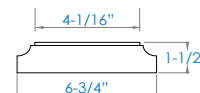

Available in:

- Absolute Black
- Cocoa Bronze
- Dream White
- Maple Cream

Aluminum Top Rail

Sold in any quantity.

Architectural style, textured powder coated aluminum top rail.

6' Top Rail (70")

- Item # PRTR70ABT - Absolute Black
- Item # PRTR70CBT - Cocoa Bronze
- Item # PRTR70DWT - Dream White
- Item # PRTR70MCT - Maple Cream

8' Top Rail (96-3/4")

- Item # PRTR96ABT - Absolute Black
- Item # PRTR96CBT - Cocoa Bronze
- Item # PRTR96DWT - Dream White
- Item # PRTR96MCT - Maple Cream