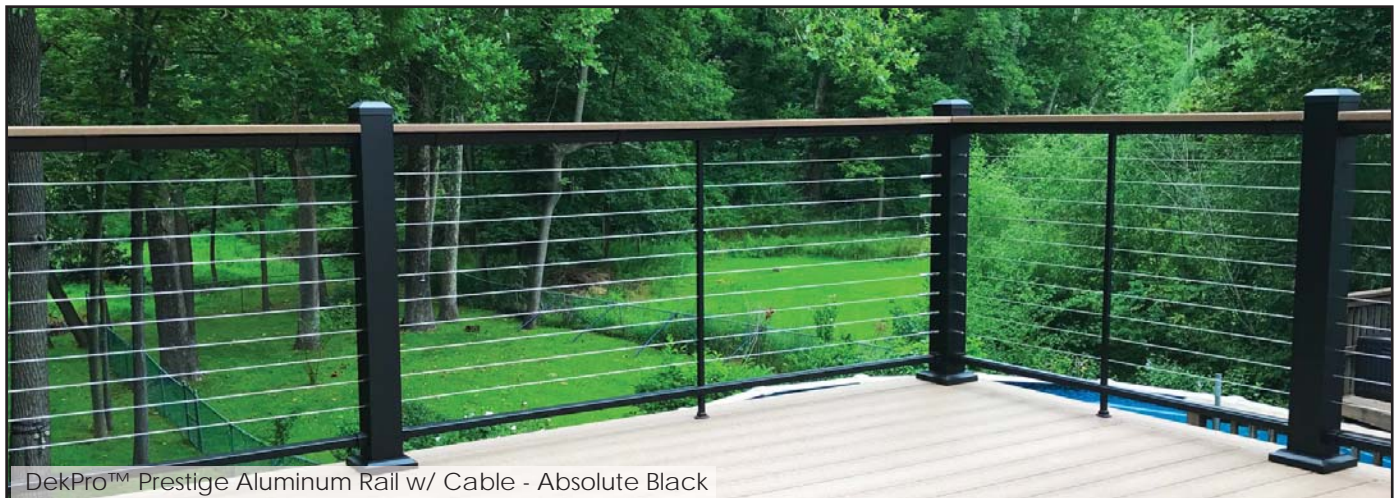

DekPro™ Prestige Aluminum Rail w/ Cable - Absolute Black