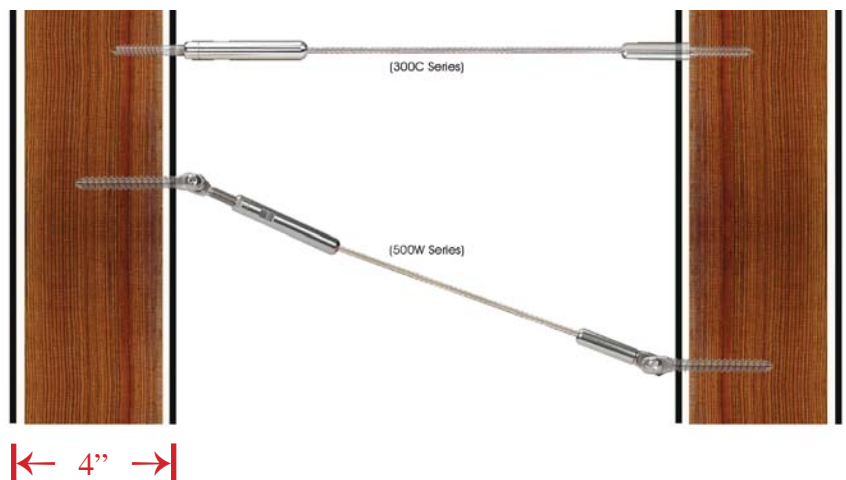

### Guidelines for proper installation of the ADI™ cable railing system by Ultra-tec:

- Use 4" aluminum sleeve with a 4x4 wood post for structural support.
- Top rail is required to support posts. (Bottom rail is optional)
- Cables are to be spaced at 3-1/8" on center.
- Cable must be supported every 48" to keep the cable from deflecting over 4" to pass code.
- Cables are to be tensioned to 225 lbs of tension minimum.
- 36" Rail height typically uses 10 runs of cable, 42" rail height typically uses 12 runs of cable.
- Lag style cable fittings are required for cable used with sleeved posts.
- Cable kits must terminate at corner posts, or posts where the cable is at an angle.

#### For level runs using wood posts with aluminum sleeves.

**(Outside diameter 4" or less)**

300 Series (inside to inside)

Adjust-a-Body® with Hanger Bolt to Push-Lock® Lag.

#### For stairs using wood posts with aluminum sleeves:

**(Outside diameter 4" or less)**

500W Series (inside to inside)

Adjust-a-Body® with Threaded Eye and Standard Lag Eye to Push-Lock® with Threaded Eye and Standard Lag Eye.

**Cable Railing Kits for DekPro<sup>TM</sup> Prestige 4" Sleeves (Textured)**

**Inside of Post to Inside of Post Rail Kit for 4" Sleeves**

Sold in kits.

Cable railing kit, made in USA from 1/8" high quality 316 grade stainless steel includes 1 strand of cable with one swaged end, Adjust-a-body<sup>®</sup> w/hanger bolt, Push-Lock<sup>TM</sup> lag. Lags pass through the aluminum sleeve and anchor into wood post.