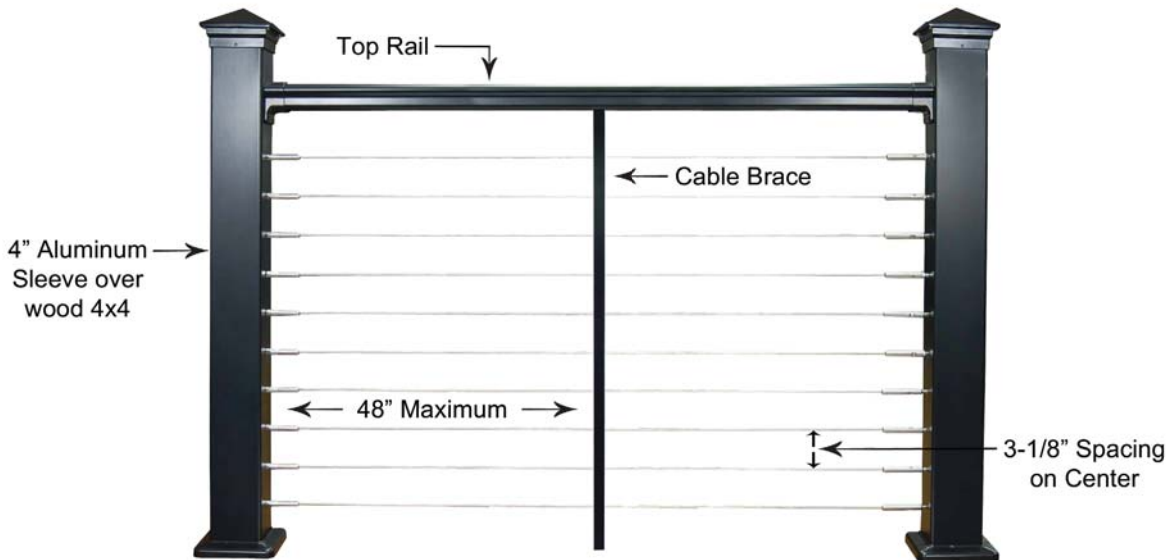

Sleeved Posts w/ Cable Overview

Framework For Aluminum Sleeved Wood Posts

Guidelines for proper installation of the ADI™ cable railing system by Ultra-tec:

- Use 4" aluminum sleeve with a 4x4 wood post for structural support.
- Top rail is required to support posts. (Bottom rail is optional)
- Cables are to be spaced at 3-1/8" on center.
- Cable must be supported every 48" to keep the cable from deflecting over 4" to pass code.
- Cables are to be tensioned to 225 lbs of tension minimum.
- 36" Rail height typically uses 10 runs of cable, 42" rail height typically uses 12 runs of cable.
- Lag style cable fittings are required for cable used with sleeved posts.
- Cable kits must terminate at corner posts, or posts where the cable is at an angle.

For level runs using wood posts with aluminum sleeves.

(Outside diameter 4" or less)

300 Series (inside to inside)

Adjust-a-Body® with Hanger Bolt to Push-Lock® Lag.

For stairs using wood posts with aluminum sleeves:

(Outside diameter 4" or less)

500W Series (inside to inside)

Adjust-a-Body® with Threaded Eye and Standard Lag Eye to Push-Lock® with Threaded Eye and Standard Lag Eye.

* If using sleeves over 4" in diameter - Use cable kits for composite sleeves. Reference pages 127 - 128