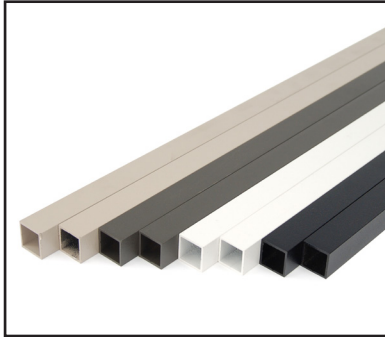

ACTUAL FREIGHT CHARGES APPLY TO DEKPRO™ PRESTIGE RAIL ORDERS

Cable Brace

1. Available in:
2. Absolute Black
   - Cocoa Bronze
   - Dream White
   - Maple Cream

Square Cable Brace - Undrilled

Sold in any quantity.

3/4" Square undrilled balusters to be used as intermediate cable supports to match DekPro Prestige railing colors. Must be drilled on site. Requires connectors, see below.

38" Baluster (Level)

- Item # PR38SABT - Absolute Black
- Item # PR38SCBT - Cocoa Bronze
- Item # PR38SDWT - Dream White
- Item # PR38SMCT - Maple Cream

48" Baluster (Stair)

- Item # PR38SABT - Absolute Black
- Item # PR38SCBT - Cocoa Bronze
- Item # PR38SDWT - Dream White
- Item # PR38SMCT - Maple Cream