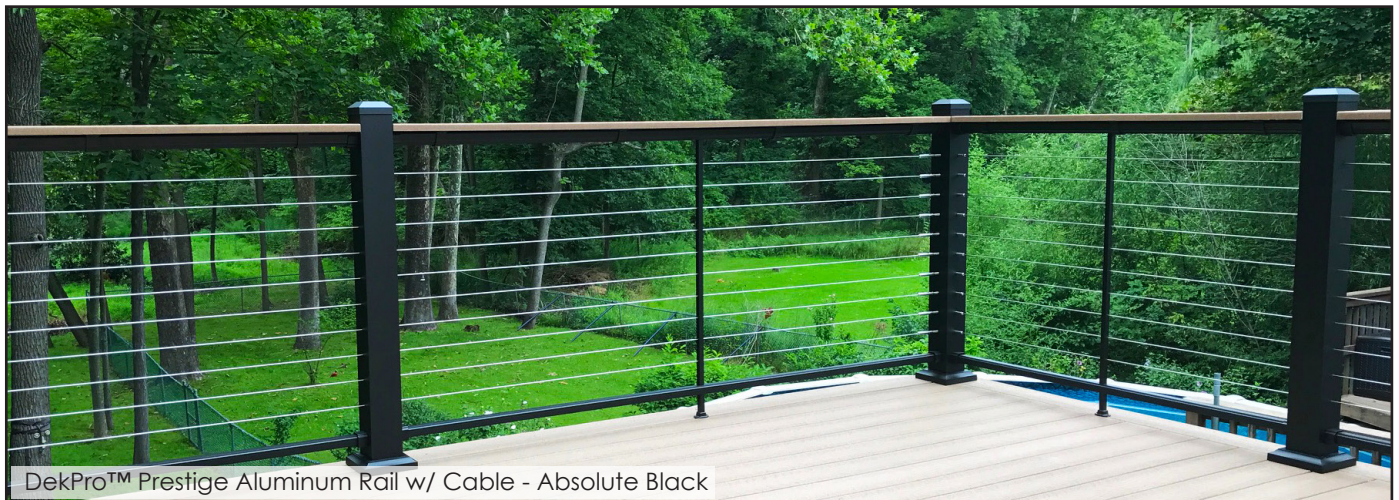

DekPro™ Prestige Aluminum Rail w/ Cable - Absolute Black