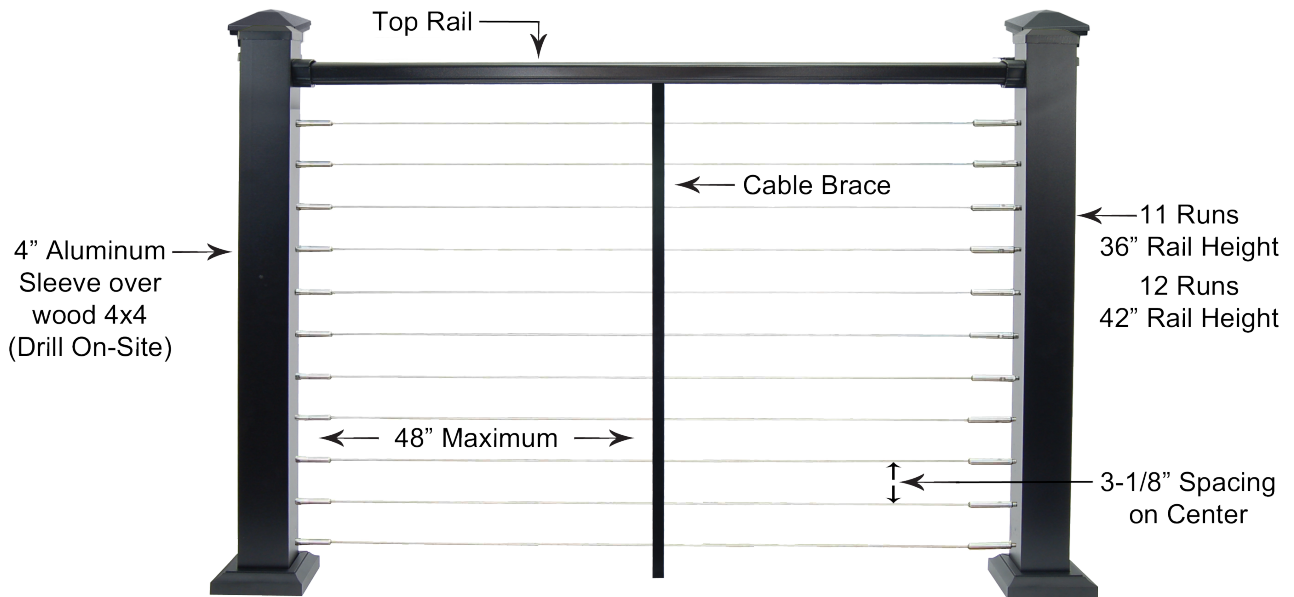

Sleeved Posts w/ Cable Overview

Framework For Aluminum Sleeved Wood Posts

Guidelines for proper installation of the ADI™ cable railing system by RailFX®:

- Use 4" aluminum sleeve with a 4x4 wood post for structural support.
- Top rail is required to support posts. (Bottom rail is optional)
- Cables are to be spaced at 3-1/8" on center.
- Cable must be supported every 48" to keep the cable from deflecting over 4" to pass code.
- Cables are to be tensioned to 225 lbs of tension minimum.
- 36" Rail height typically uses 11 runs of cable, 42" rail height typically uses 12 runs of cable.
- Lag style cable fittings are required for cable used with sleeved posts.
- Cable kits must terminate at corner posts, or posts where the cable is at an angle.

For level runs using wood posts with aluminum sleeves.

(Outside diameter 4" or less)

RFXWLT - Tensioner Fitting
RFXWLN - Non-Tensioner Fitting
and Bulk Cable (100' or 500')

For stairs using wood posts with aluminum sleeves: