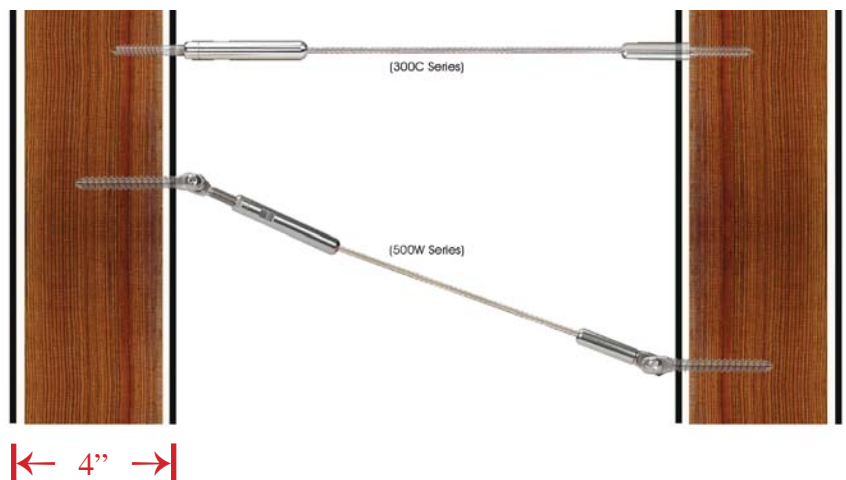

Sleeved Posts w/ Cable Overview

Framework For Aluminum Sleeved Wood Posts

Guidelines for proper installation of the ADI™ cable railing system by Ultra-tec:

- Use 4" aluminum sleeve with a 4x4 wood post for structural support.
- Top rail is required to support posts. (Bottom rail is optional)
- Cables are to be spaced at 3-1/8" on center.
- Cable must be supported every 48" to keep the cable from deflecting over 4" to pass code.
- Cables are to be tensioned to 225 lbs of tension minimum.
- 36" Rail height typically uses 10 runs of cable, 42" rail height typically uses 12 runs of cable.
- Lag style cable fittings are required for cable used with sleeved posts.
- Cable kits must terminate at corner posts, or posts where the cable is at an angle.

For level runs using wood posts with aluminum sleeves.

(Outside diameter 4" or less)

300 Series (inside to inside)

Adjust-a-Body® with Hanger Bolt to Push-Lock® Lag.

For stairs using wood posts with aluminum sleeves:

(Outside diameter 4" or less)

500W Series (inside to inside)

Adjust-a-Body® with Threaded Eye and Standard Lag Eye to Push-Lock® with Threaded Eye and Standard Lag Eye.

* If using sleeves over 4" in diameter - Use cable kits for composite sleeves. Reference pages 127 - 128

Sold in kits.

Cable railing kit, made in USA from 1/8" high quality 316 grade stainless steel includes 1 strand of cable with one swaged end, Adjust-a-body[®] w/hanger bolt, Push-LockTM lag. Lags pass through the aluminum sleeve and anchor into wood post.